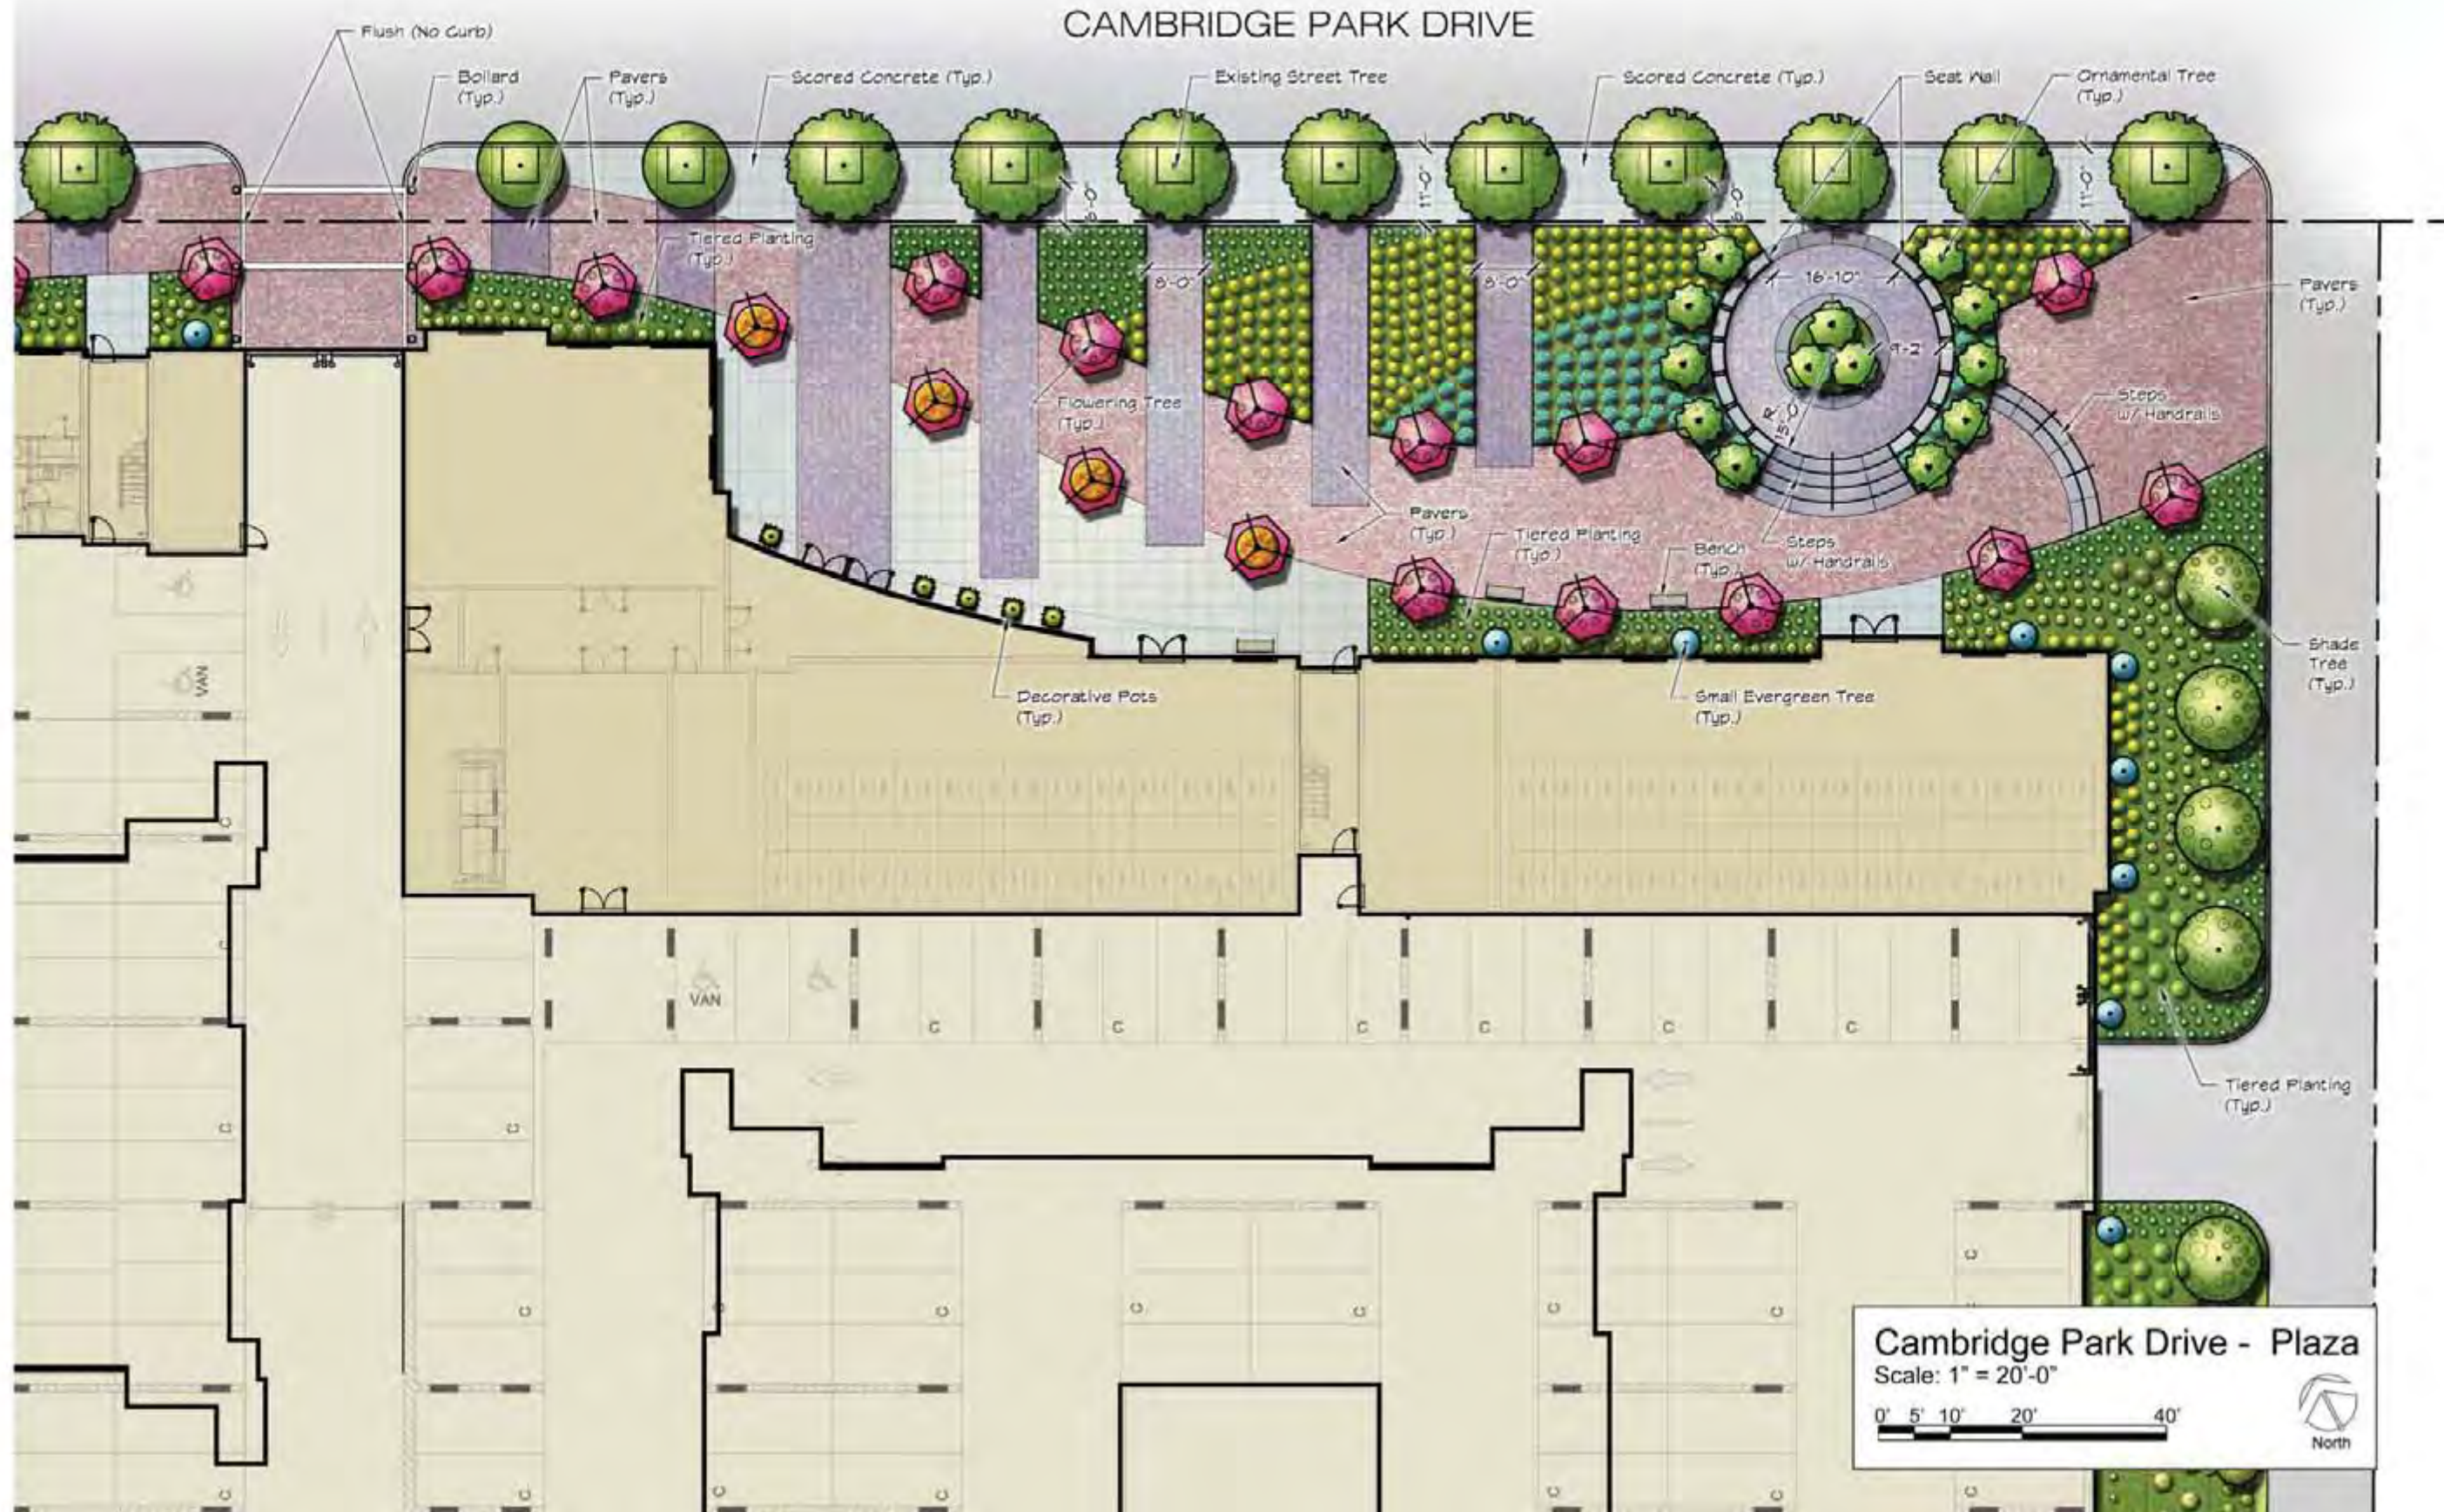

WEST ELEVATION

Interior Courtyards
 Scale: 1" = 20'-0"
 0' 5' 10' 20' 40'
 North

Cambridge Park Drive - West
 Scale: 1" = 20'-0"
 0' 5' 10' 20' 40'
 North

Cambridge Park Drive - Plaza
 Scale: 1" = 20'-0"
 0' 5' 10' 20' 40'
 North

JUNE 9:00 AM

JUNE 3:00 PM

JUNE 12:00 PM

DECEMBER 9:00 AM

DECEMBER 3:00 PM

DECEMBER 12:00 PM