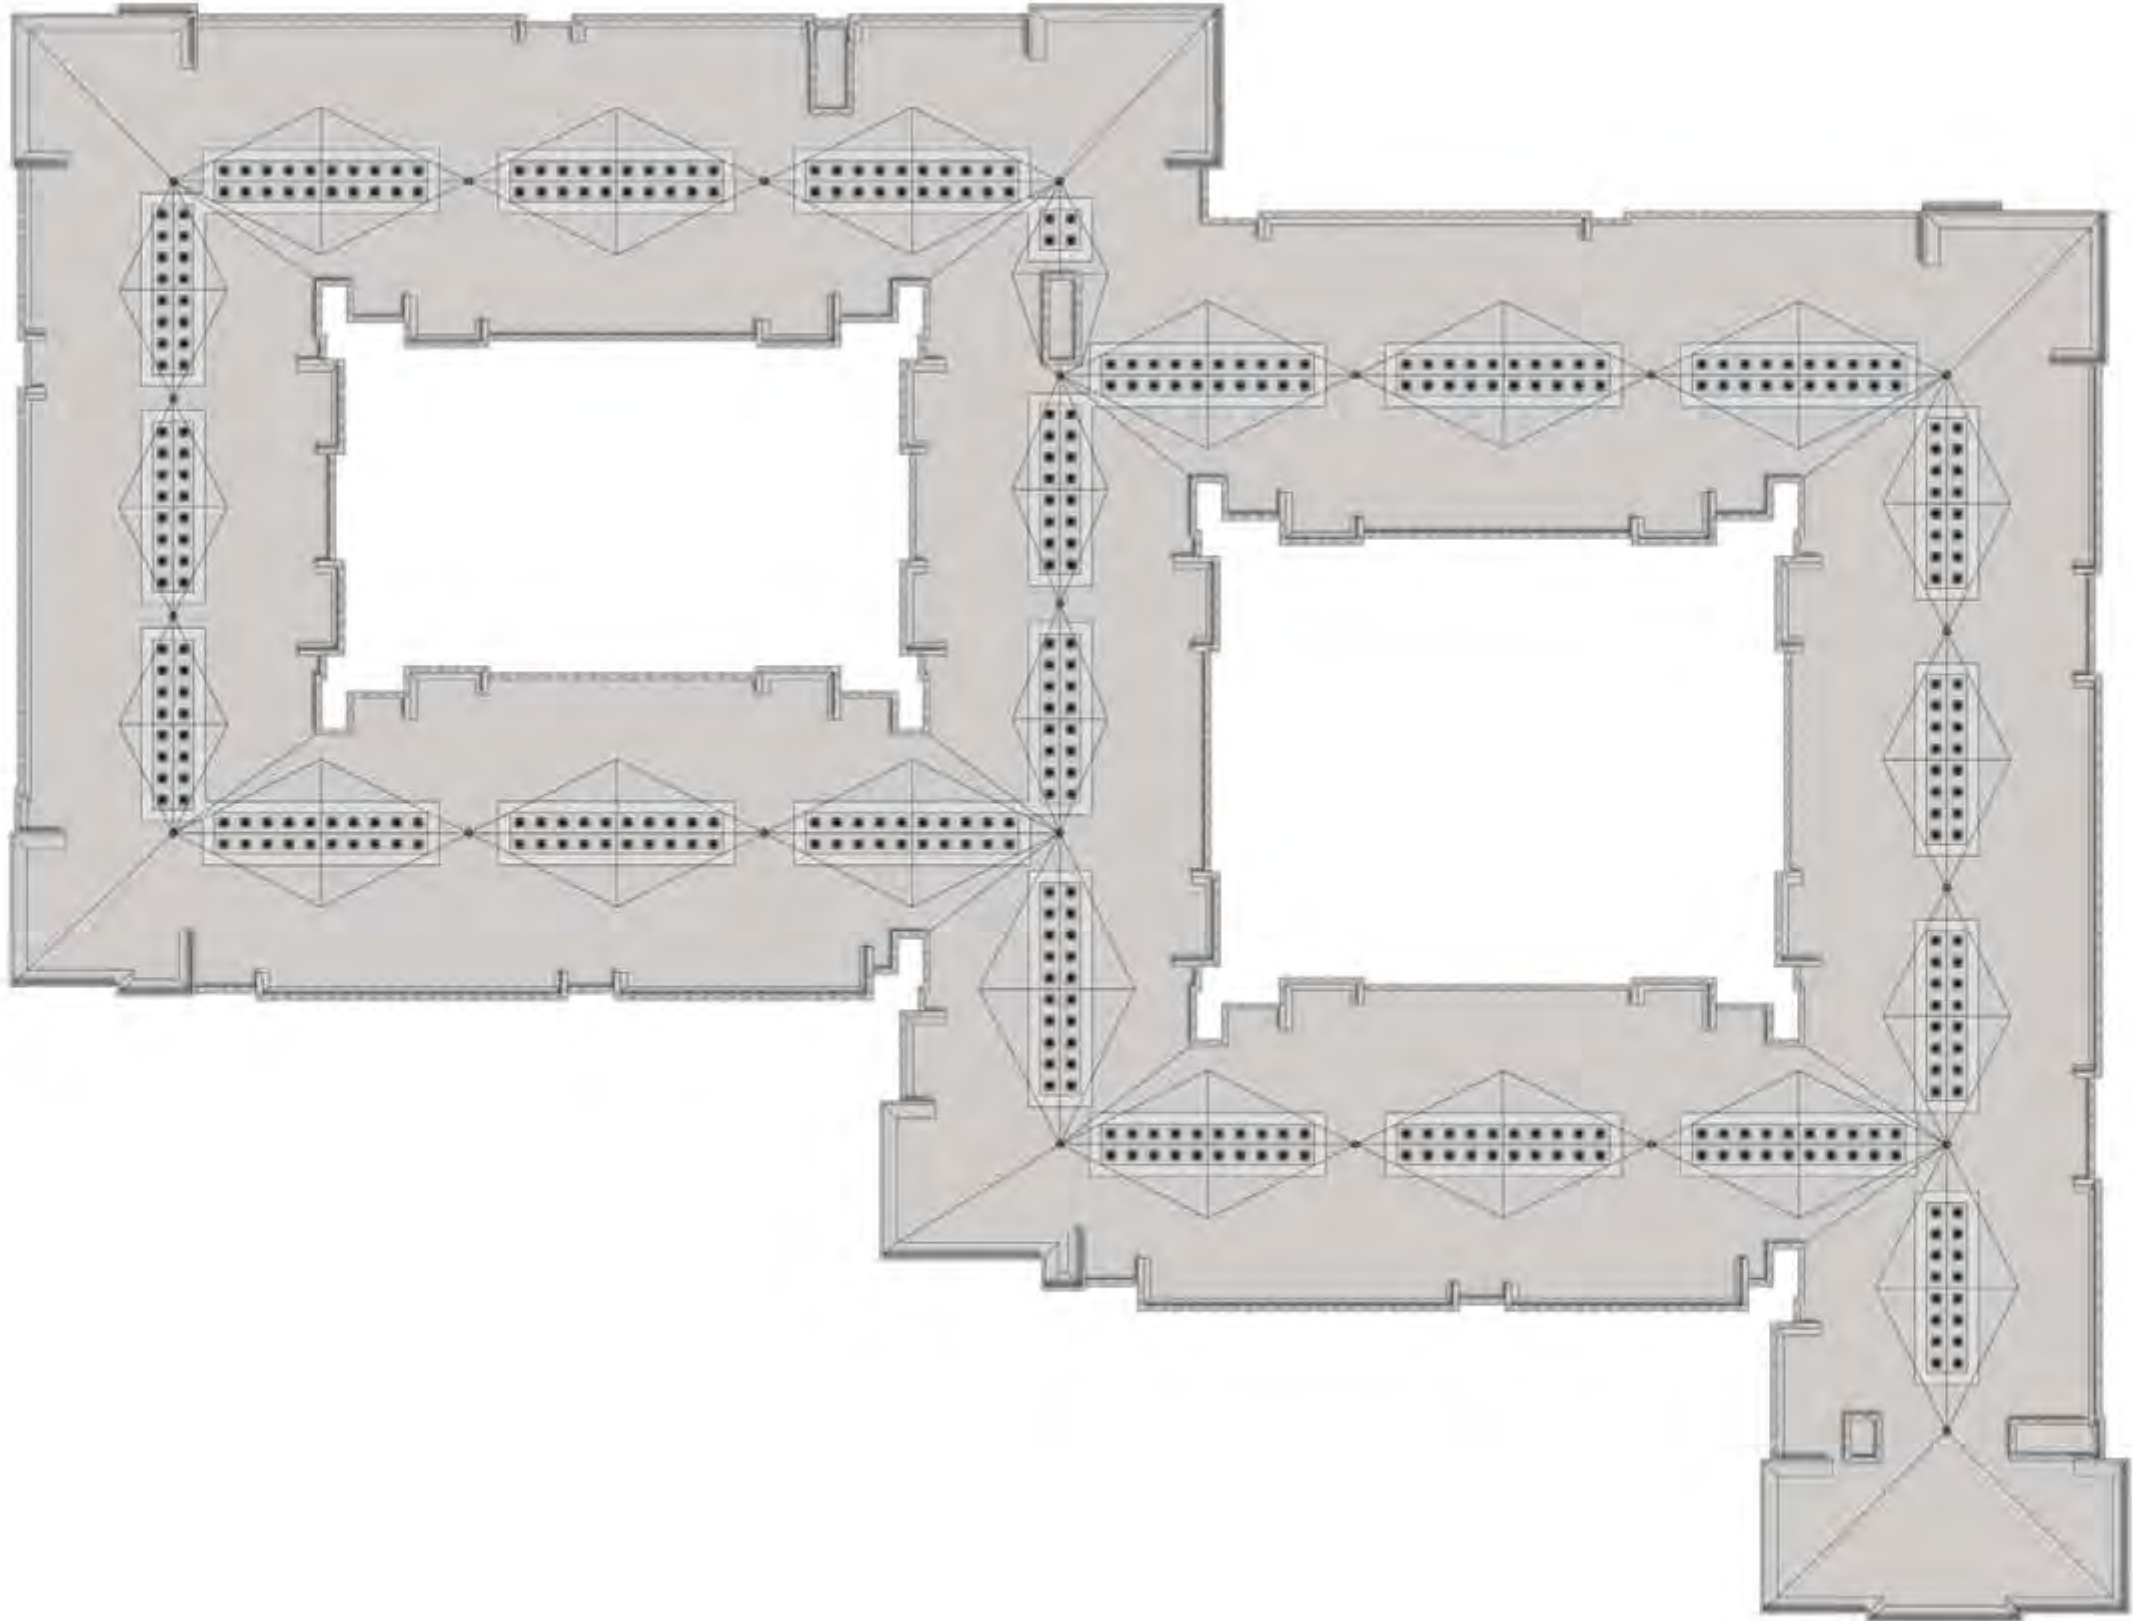

Developer
On Behalf of
BRE/CPD, LLC.
Owner

160 CambridgePark Drive Residences

Cambridge, MA

Special Permit Submission
Volume II
February 27, 2012

NORTH & EAST ELEVATIONS

NORTH ELEVATION

EAST ELEVATION

SOUTH ELEVATION

WEST ELEVATION

Interior Courtyards
 Scale: 1" = 20'-0"
 0' 5' 10' 20' 40'
 North

Cambridge Park Drive - West
 Scale: 1" = 20'-0"
 0' 5' 10' 20' 40'
 North

Cambridge Park Drive - Plaza
 Scale: 1" = 20'-0"
 0' 5' 10' 20' 40'
 North

JUNE 9:00 AM

JUNE 3:00 PM

JUNE 12:00 PM

DECEMBER 9:00 AM

DECEMBER 3:00 PM

DECEMBER 12:00 PM