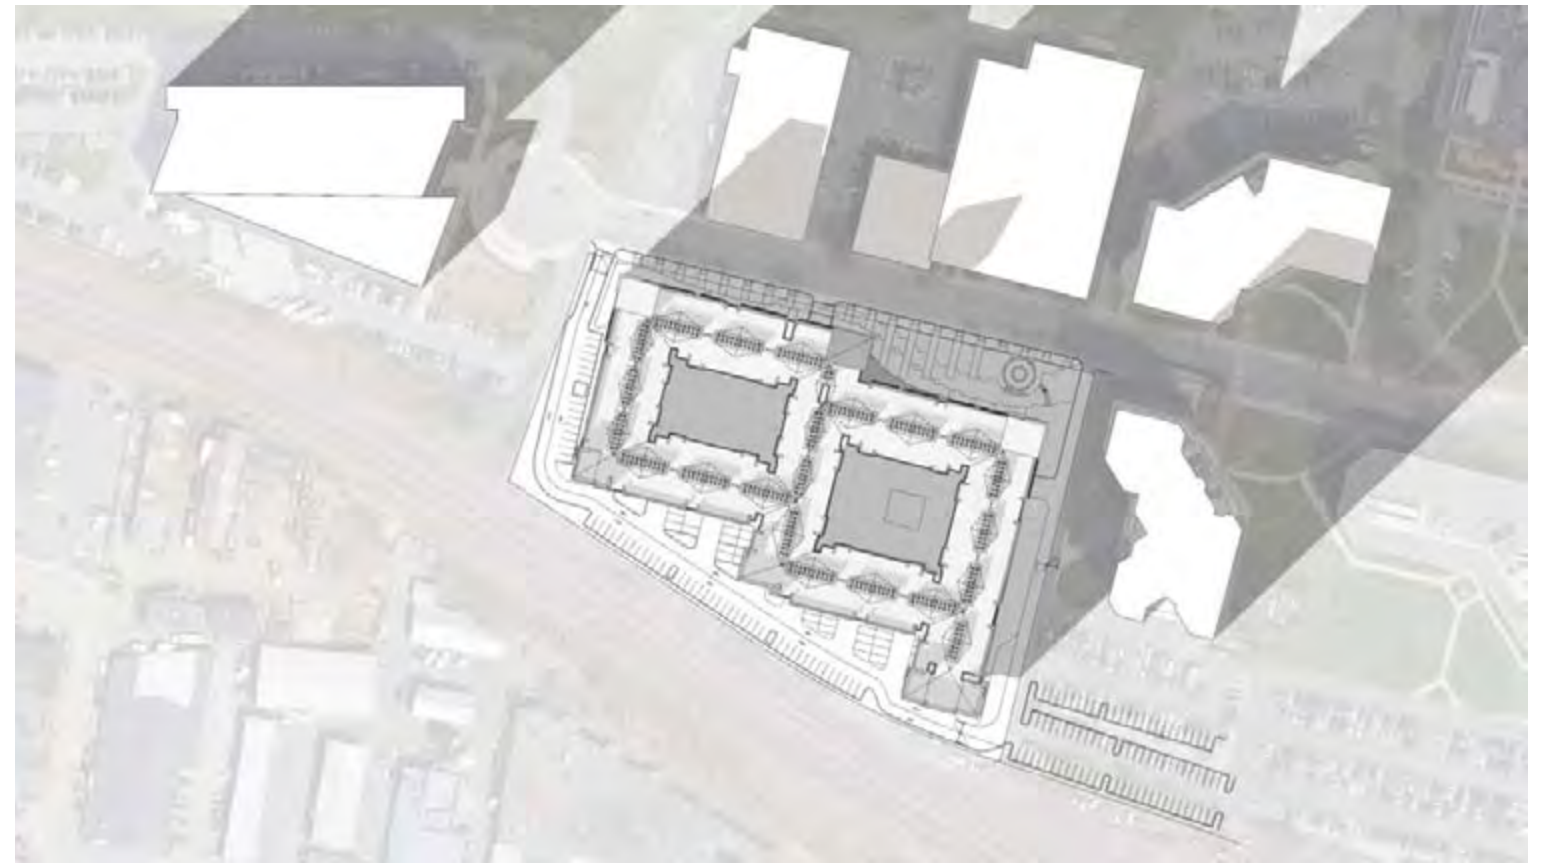

DECEMBER 3:00 PM