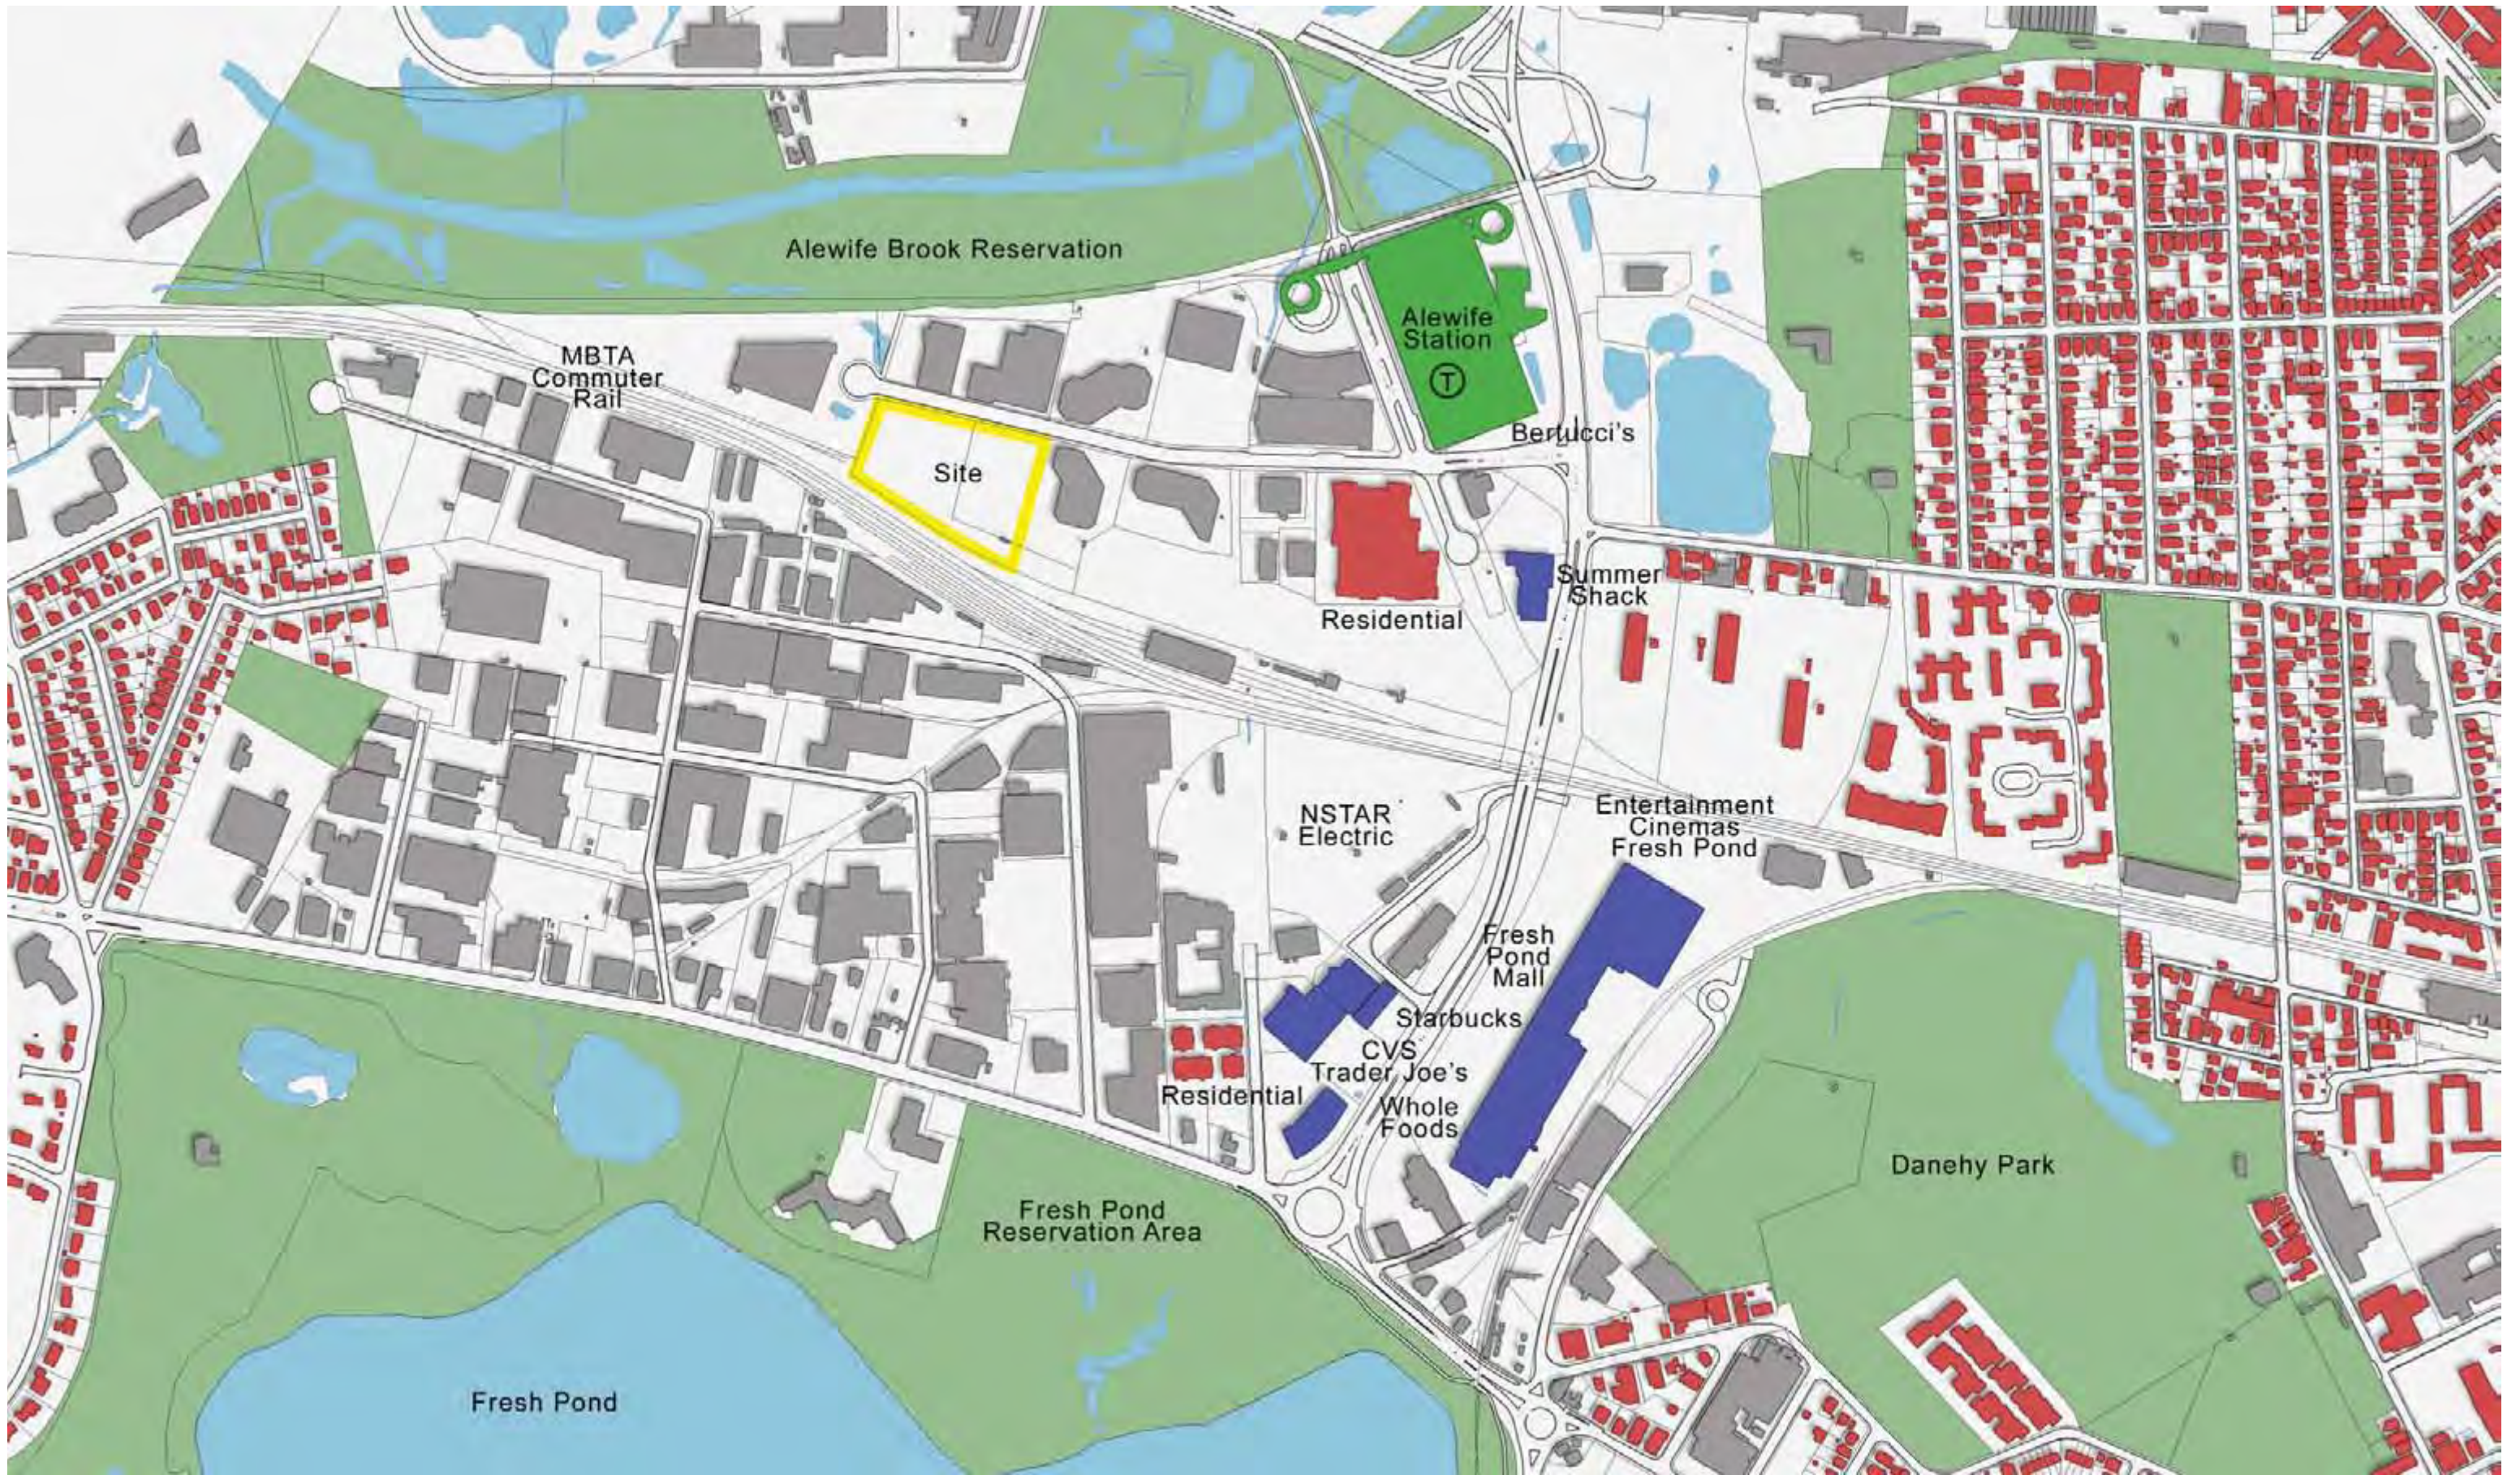

Developer
On Behalf of
BRE/CPD, LLC.
Owner

160 CambridgePark Drive Residences

Cambridge, MA

Special Permit Submission
Volume II
February 27, 2012

NORTH & EAST ELEVATIONS

NORTH ELEVATION

EAST ELEVATION

SOUTH ELEVATION

WEST ELEVATION

Interior Courtyards
 Scale: 1" = 20'-0"
 0' 5' 10' 20' 40'
 North

Cambridge Park Drive - West
 Scale: 1" = 20'-0"
 0' 5' 10' 20' 40'
 North

Cambridge Park Drive - Plaza
 Scale: 1" = 20'-0"
 0' 5' 10' 20' 40'
 North

JUNE 9:00 AM

JUNE 3:00 PM

JUNE 12:00 PM

DECEMBER 9:00 AM

DECEMBER 3:00 PM

DECEMBER 12:00 PM