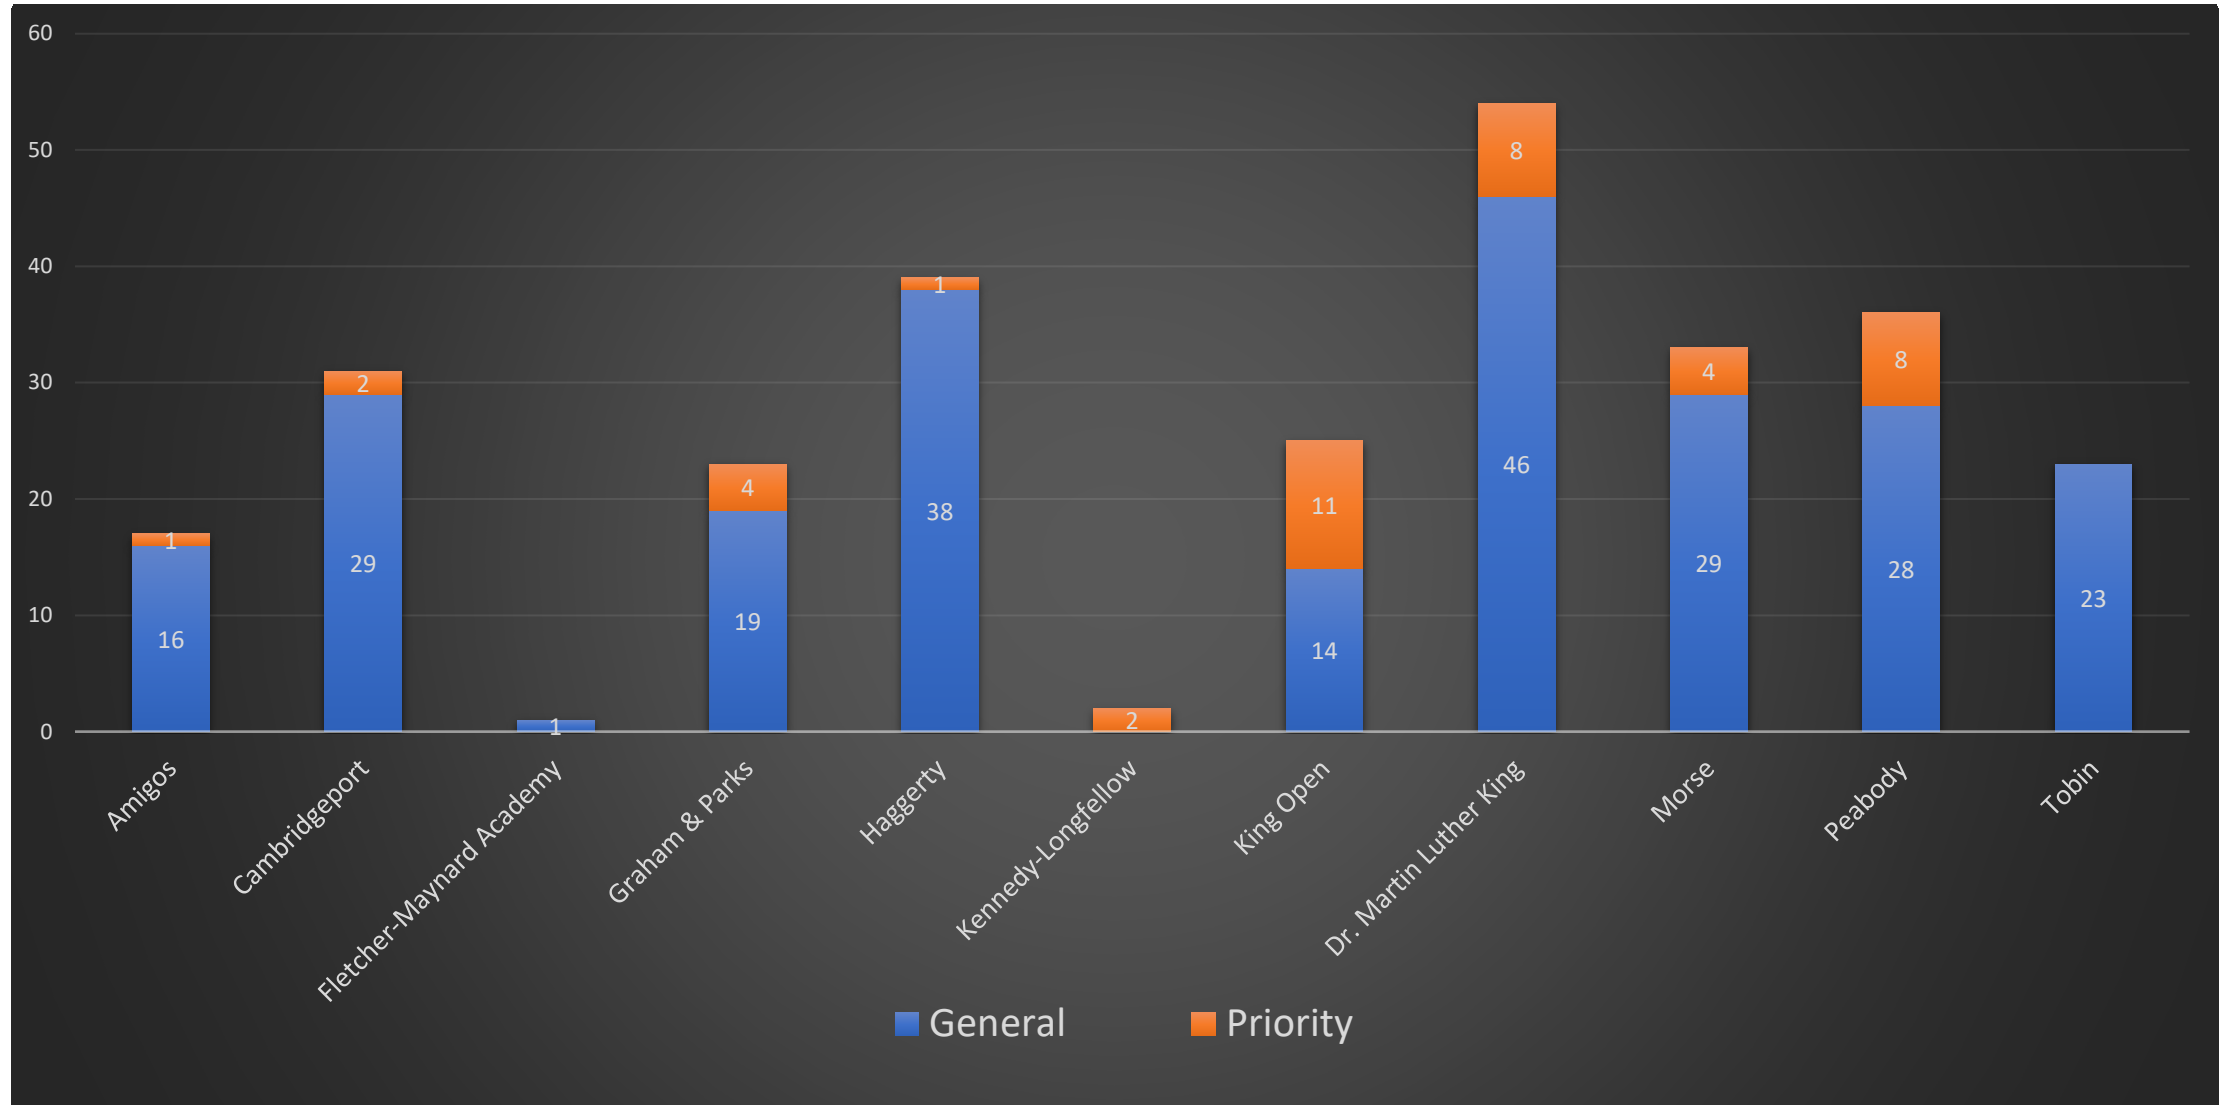

Waiting Pool by 1st Choice Site and Priority Group

(10/30/22)