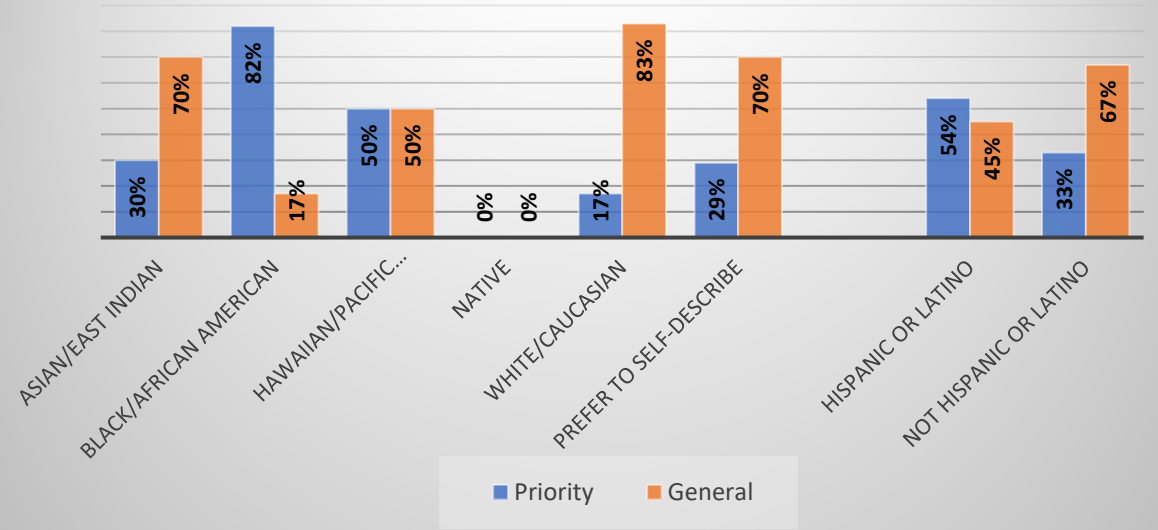

Eligible Applications by Lottery Group

(10/30/22)

All

Race & Ethnicity

Gender

Gender, Ethnicity & Race Metrics for Applicants

(10/30/22)

1062 applicants offered placement

- 1000 whole offers (5/3/2 Day)
- 62 partial offers

Whole and Partial Offers (10/30/22)

Offer Type	Days Requested	Number of Days Offered	Offer Total	Withdrawn	Active
Partial Offer	5 days a week	2 days (Tue/Thu)	26	8	18
		3 days (Mon/Wed/Fri)	36	19	17
Partial Offer Total			62	27	35
Whole Offer	2 days (Tue/Thu)	2 days (Tue/Thu)	134	50	84
	3 days (Mon/Wed/Fri)	3 days (Mon/Wed/Fri)	125	50	75
	5 days a week	5 days a week	741	208	533
Whole Offer Total			1000	308	692
Grand Total			1062	335	727