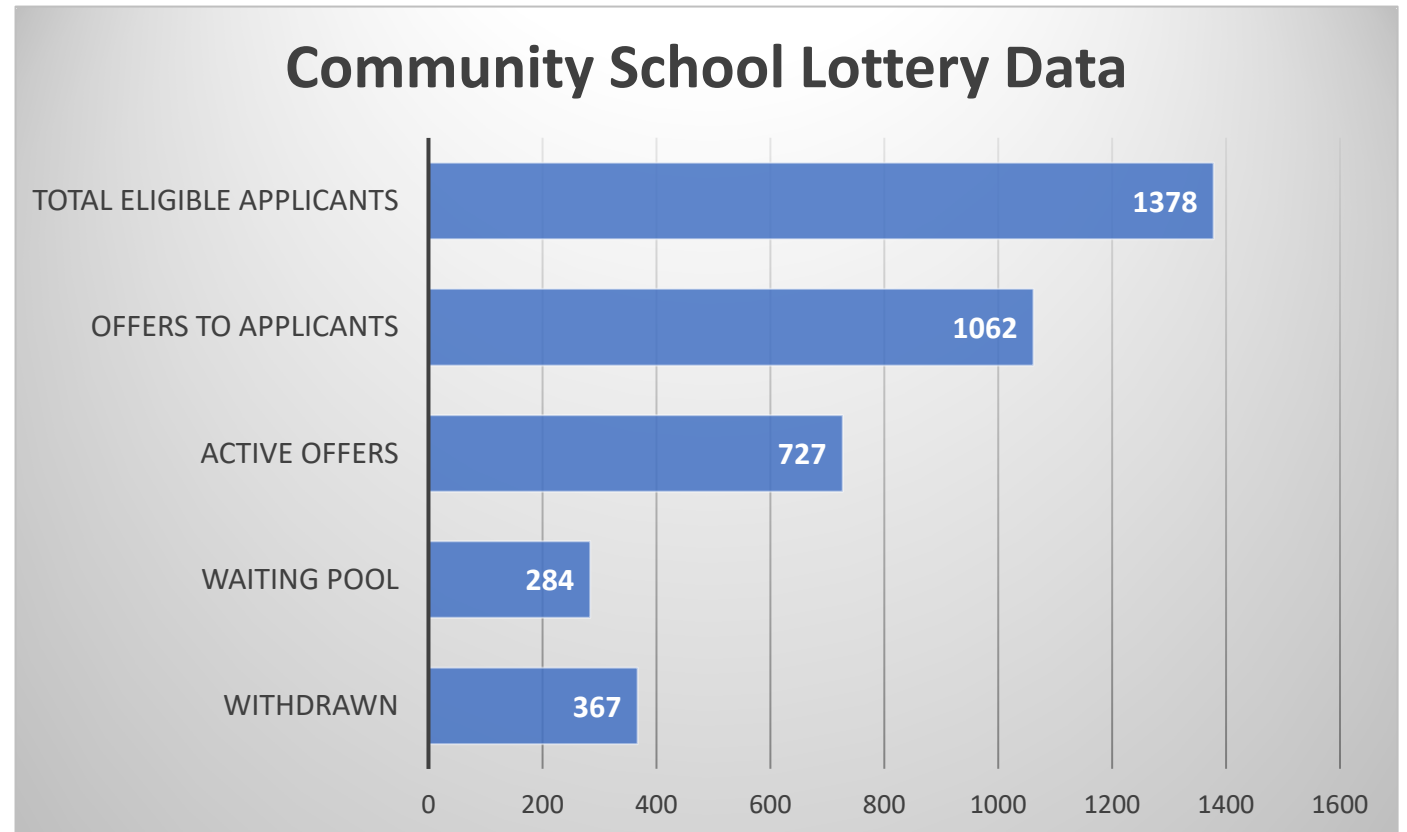

DHSP Community Schools Afterschool Lottery 2022-2023

Data and Update to Families

November 7, 2022

Community Schools Fall Lottery (10/30/22)

1378 Eligible Applicants

- 1550 total applicants including duplicates & ineligible

1062 Applicants Offered Placement

727 Applicants with Active Offer

- 710 accepted

284 Applicants in Waiting Pool

- Includes 40 applicants offered placement & opted to wait for preferred choice

367 Applicants Withdrawn

- 32 withdrew from waiting pool
- 335 withdrew after placement offer

Timeline of Lottery Updates

	Applicants			Waiting Pool			Offers		
Date	Total	Declined	Active	Total	Declined	Active	Total	Declined	Active
7/18/2022	1255	100	1155	457	3	454	798	97	701
8/17/2022	1295	183	1112	395	8	387	900	175	725
9/23/2022	1371	248	1123	395	12	383	976	236	740
10/30/2022	1378	367	1011	316	32	284	1062	335	727

- 1000 whole offers (5/3/2 Day)
- 62 partial offers

Whole and Partial Offers (10/30/22)

Offer Type	Days Requested	Number of Days Offered	Offer Total	Withdrawn	Active
Partial Offer	5 days a week	2 days (Tue/Thu)	26	8	18
		3 days (Mon/Wed/Fri)	36	19	17
Partial Offer Total			62	27	35
Whole Offer	2 days (Tue/Thu)	2 days (Tue/Thu)	134	50	84
	3 days (Mon/Wed/Fri)	3 days (Mon/Wed/Fri)	125	50	75
	5 days a week	5 days a week	741	208	533
Whole Offer Total			1000	308	692
Grand Total			1062	335	727