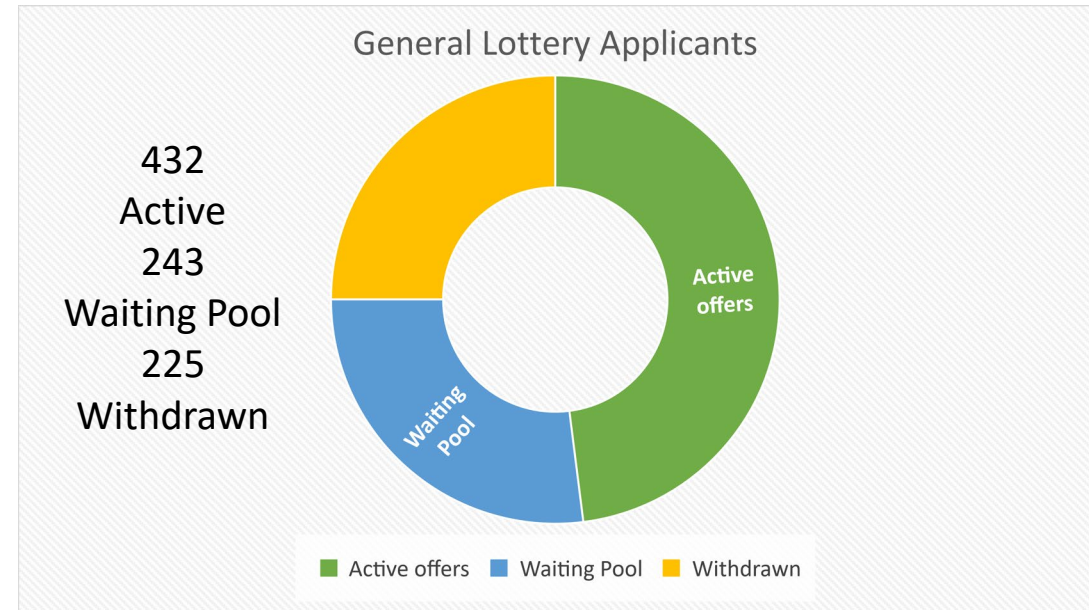

1062 Applicants Offered Placement

727 Applicants with Active Offer

- 710 accepted

284 Applicants in Waiting Pool

- Includes 40 applicants offered placement & opted to wait for preferred choice

367 Applicants Withdrawn

- 32 withdrew from waiting pool
- 335 withdrew after placement offer

Timeline of Lottery Updates

	Applicants			Waiting Pool			Offers		
Date	Total	Declined	Active	Total	Declined	Active	Total	Declined	Active
7/18/2022	1255	100	1155	457	3	454	798	97	701
8/17/2022	1295	183	1112	395	8	387	900	175	725
9/23/2022	1371	248	1123	395	12	383	976	236	740
10/30/2022	1378	367	1011	316	32	284	1062	335	727

Eligible Applications by Lottery Group

(10/30/22)

All

Race & Ethnicity

Gender

Gender, Ethnicity & Race Metrics for Applicants

(10/30/22)

1062 applicants offered placement

- 1000 whole offers (5/3/2 Day)
- 62 partial offers

Whole and Partial Offers (10/30/22)

Offer Type	Days Requested	Number of Days Offered	Offer Total	Withdrawn	Active
Partial Offer	5 days a week	2 days (Tue/Thu)	26	8	18
		3 days (Mon/Wed/Fri)	36	19	17
Partial Offer Total			62	27	35
Whole Offer	2 days (Tue/Thu)	2 days (Tue/Thu)	134	50	84
	3 days (Mon/Wed/Fri)	3 days (Mon/Wed/Fri)	125	50	75
	5 days a week	5 days a week	741	208	533
Whole Offer Total			1000	308	692
Grand Total			1062	335	727