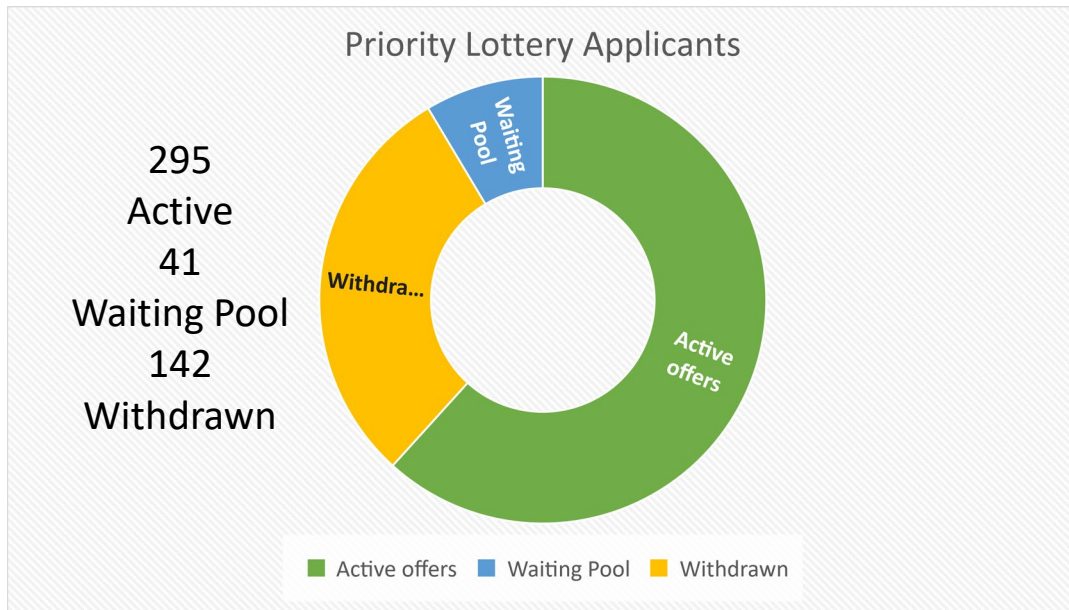

1062 Applicants Offered Placement

727 Applicants with Active Offer

- 710 accepted

284 Applicants in Waiting Pool

- Includes 40 applicants offered placement & opted to wait for preferred choice

367 Applicants Withdrawn

- 32 withdrew from waiting pool
- 335 withdrew after placement offer

Timeline of Lottery Updates

	Applicants			Waiting Pool			Offers		
Date	Total	Declined	Active	Total	Declined	Active	Total	Declined	Active
7/18/2022	1255	100	1155	457	3	454	798	97	701
8/17/2022	1295	183	1112	395	8	387	900	175	725
9/23/2022	1371	248	1123	395	12	383	976	236	740
10/30/2022	1378	367	1011	316	32	284	1062	335	727

Eligible Applications by Lottery Group

(10/30/22)

All

Race & Ethnicity

Gender

Gender, Ethnicity & Race Metrics for Applicants

(10/30/22)

1062 applicants offered placement

- 1000 whole offers (5/3/2 Day)
- 62 partial offers

Whole and Partial Offers (10/30/22)

Offer Type	Days Requested	Number of Days Offered	Offer Total	Withdrawn	Active
Partial Offer	5 days a week	2 days (Tue/Thu)	26	8	18
		3 days (Mon/Wed/Fri)	36	19	17
Partial Offer Total			62	27	35
Whole Offer	2 days (Tue/Thu)	2 days (Tue/Thu)	134	50	84
	3 days (Mon/Wed/Fri)	3 days (Mon/Wed/Fri)	125	50	75
	5 days a week	5 days a week	741	208	533
Whole Offer Total			1000	308	692
Grand Total			1062	335	727