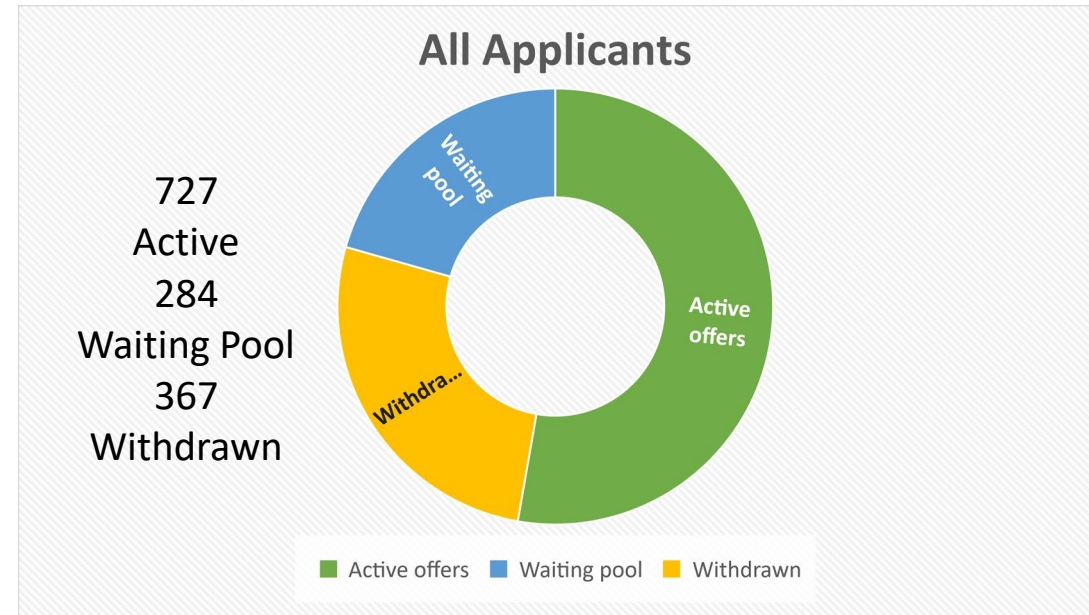

1062 Applicants Offered Placement

727 Applicants with Active Offer

- 710 accepted

284 Applicants in Waiting Pool

- Includes 40 applicants offered placement & opted to wait for preferred choice

367 Applicants Withdrawn

- 32 withdrew from waiting pool
- 335 withdrew after placement offer

Timeline of Lottery Updates

	Applicants			Waiting Pool			Offers		
Date	Total	Declined	Active	Total	Declined	Active	Total	Declined	Active
7/18/2022	1255	100	1155	457	3	454	798	97	701
8/17/2022	1295	183	1112	395	8	387	900	175	725
9/23/2022	1371	248	1123	395	12	383	976	236	740
10/30/2022	1378	367	1011	316	32	284	1062	335	727

Eligible Applications by Lottery Group

(10/30/22)

All

Race & Ethnicity

Gender

Gender, Ethnicity & Race Metrics for Applicants

(10/30/22)

1062 applicants offered placement

- 1000 whole offers (5/3/2 Day)
- 62 partial offers

Whole and Partial Offers (10/30/22)

Offer Type	Days Requested	Number of Days Offered	Offer Total	Withdrawn	Active
Partial Offer	5 days a week	2 days (Tue/Thu)	26	8	18
		3 days (Mon/Wed/Fri)	36	19	17
Partial Offer Total			62	27	35
Whole Offer	2 days (Tue/Thu)	2 days (Tue/Thu)	134	50	84
	3 days (Mon/Wed/Fri)	3 days (Mon/Wed/Fri)	125	50	75
	5 days a week	5 days a week	741	208	533
Whole Offer Total			1000	308	692
Grand Total			1062	335	727