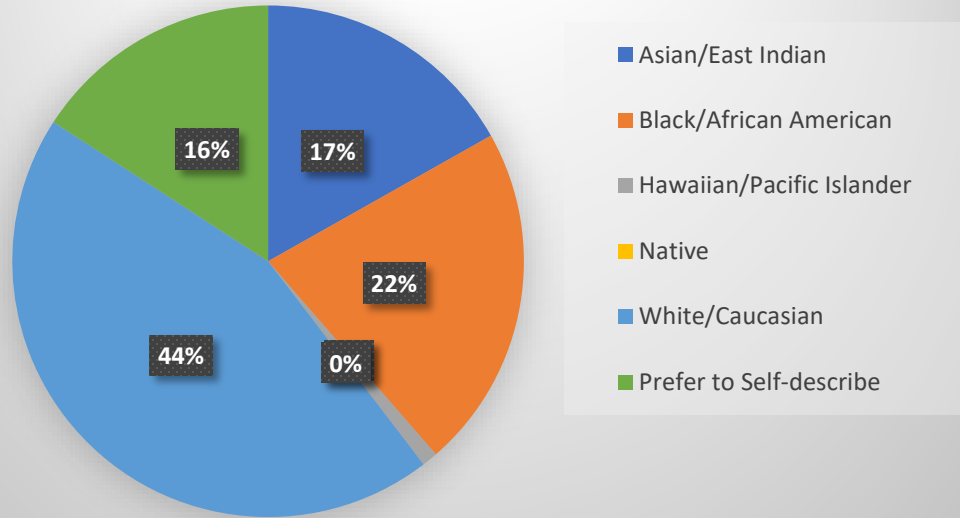

1062 Applicants Offered Placement

727 Applicants with Active Offer

- 710 accepted

284 Applicants in Waiting Pool

- Includes 40 applicants offered placement & opted to wait for preferred choice

367 Applicants Withdrawn

- 32 withdrew from waiting pool
- 335 withdrew after placement offer

Timeline of Lottery Updates

	Applicants			Waiting Pool			Offers		
Date	Total	Declined	Active	Total	Declined	Active	Total	Declined	Active
7/18/2022	1255	100	1155	457	3	454	798	97	701
8/17/2022	1295	183	1112	395	8	387	900	175	725
9/23/2022	1371	248	1123	395	12	383	976	236	740
10/30/2022	1378	367	1011	316	32	284	1062	335	727

Eligible Applications by Lottery Group

(10/30/22)

All

Race & Ethnicity

Gender

Gender, Ethnicity & Race Metrics for Applicants

(10/30/22)

1062 applicants offered placement