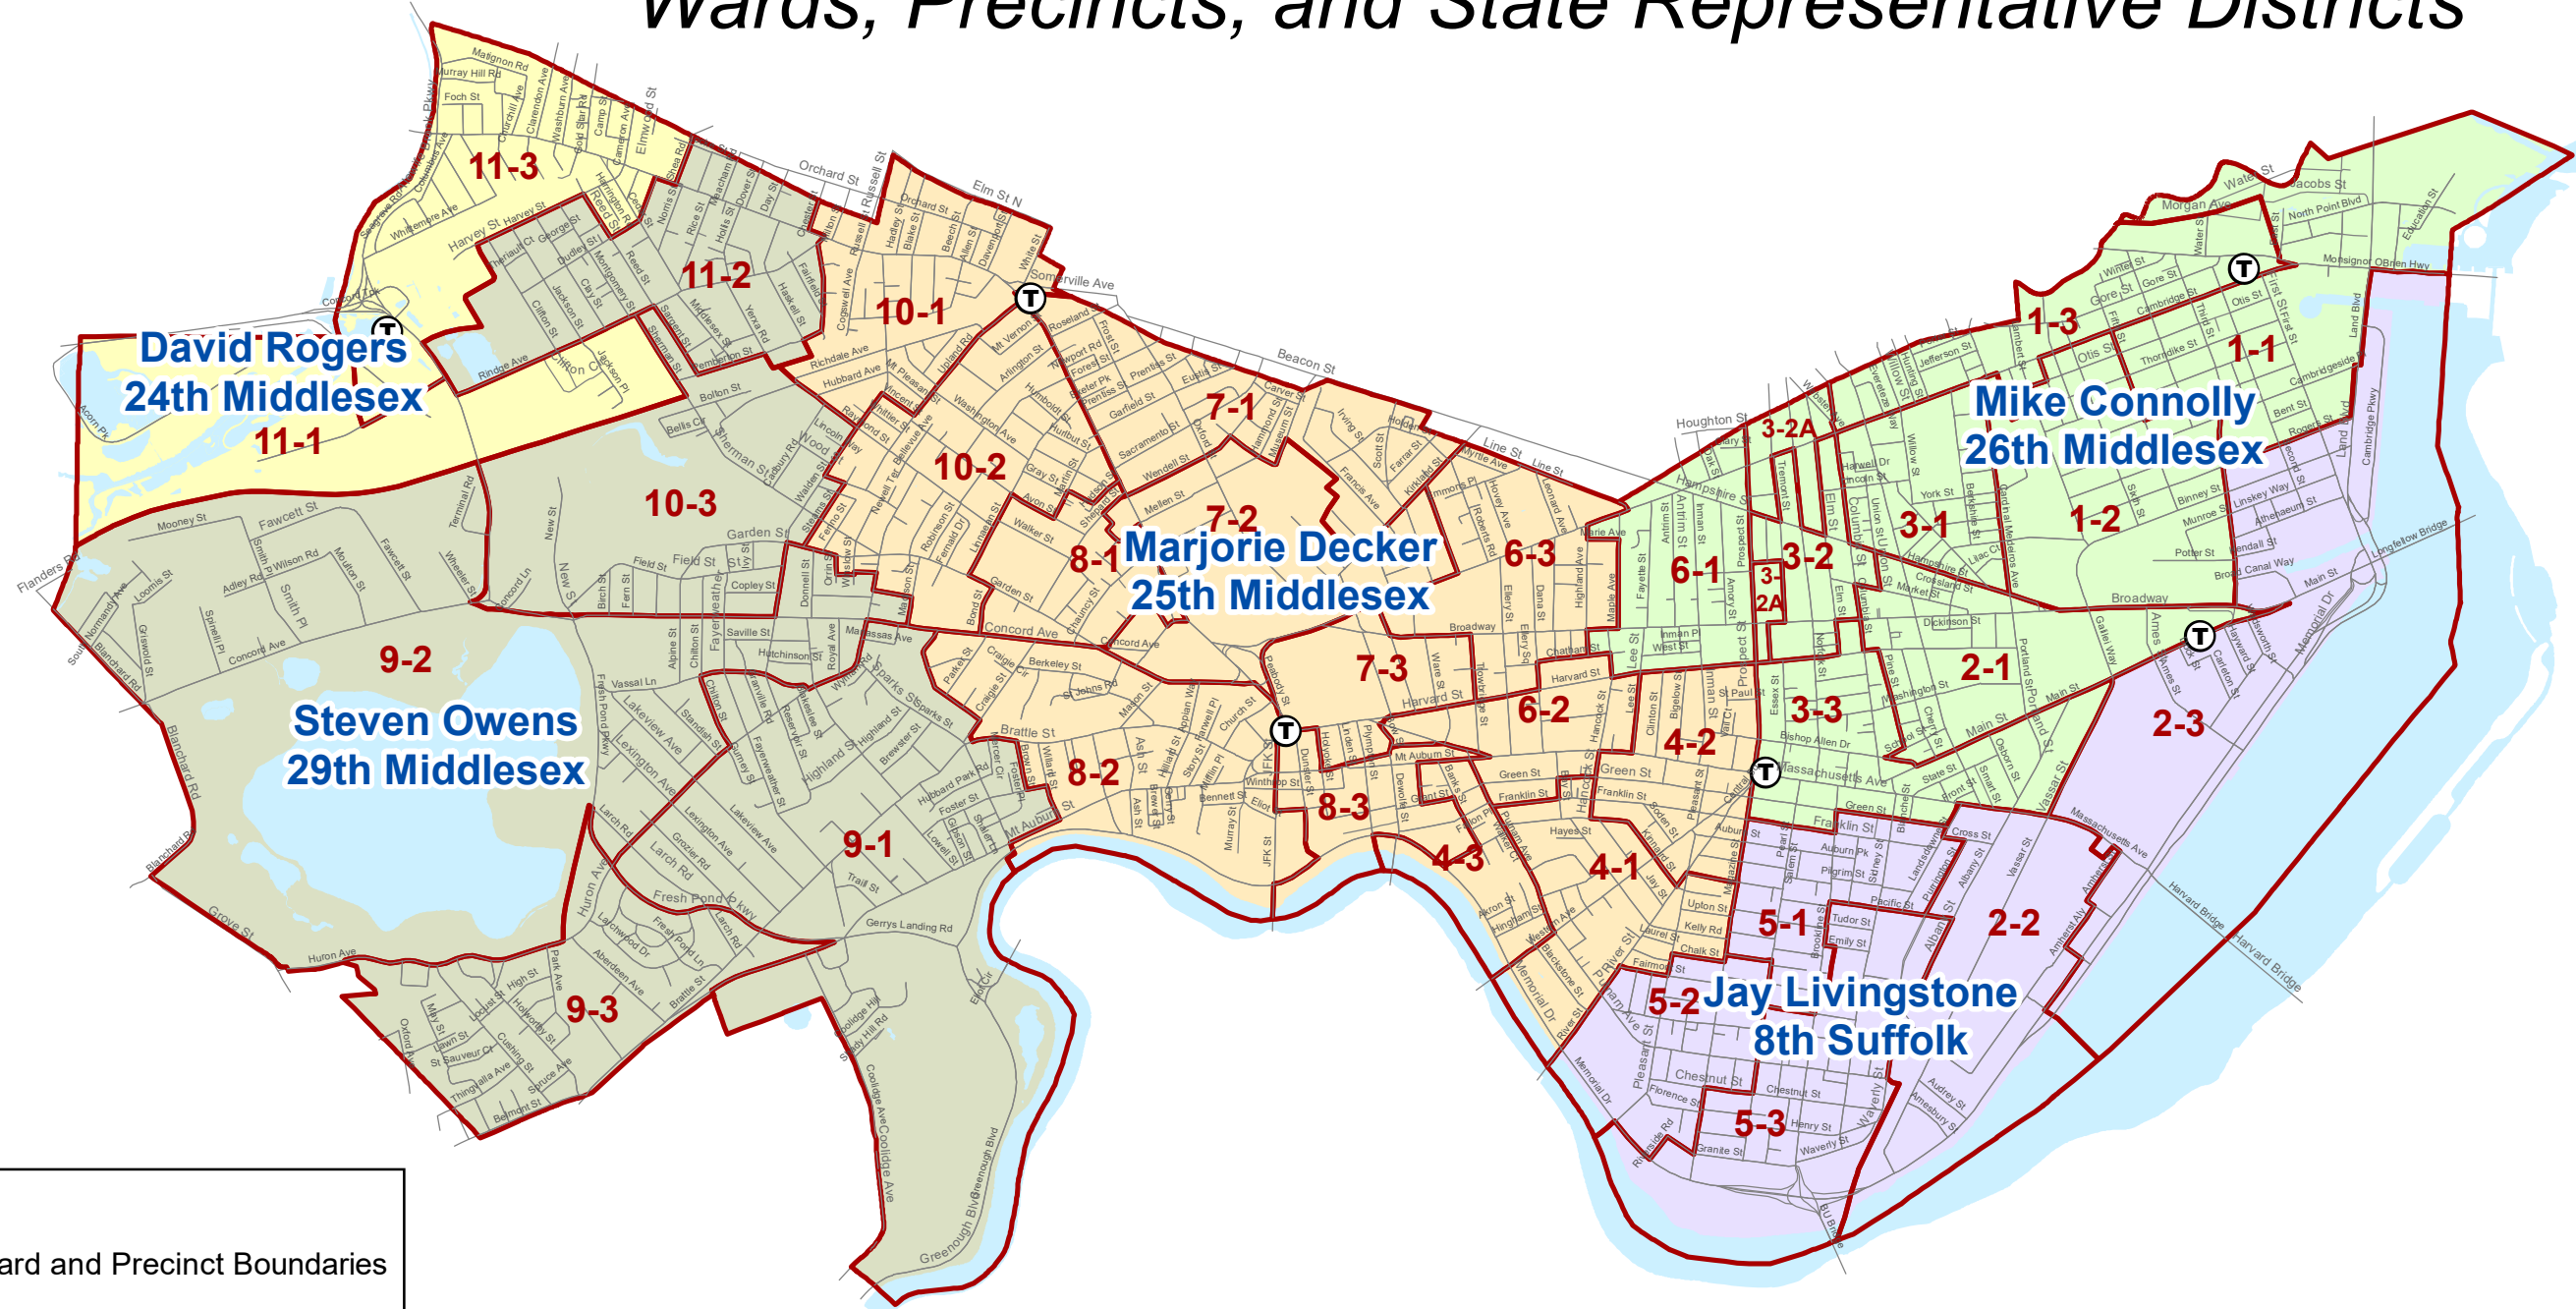

City of Cambridge

Wards, Precincts, and State Representative Districts

David Rogers
24th Middlesex

Mike Connolly
26th Middlesex

Marjorie Decker
25th Middlesex

Steven Owens
29th Middlesex

Jay Livingstone
8th Suffolk

Legend

Ward and Precinct Boundaries

District

- 24th Middlesex
- 25th Middlesex
- 26th Middlesex
- 29th Middlesex
- 8th Suffolk

Cambridge Election Commission
51 Inman Street, First Floor
Cambridge, MA 02139
(617) 349-4361
Elections2@CambridgeMA.gov

11 Wards, 33 Precincts approved by the Cambridge Election Commission on June 15, 2011
and the Local Election District Review Commission (LEDRC) on July 14, 2011.
Wards and Precincts effective December 31, 2011.