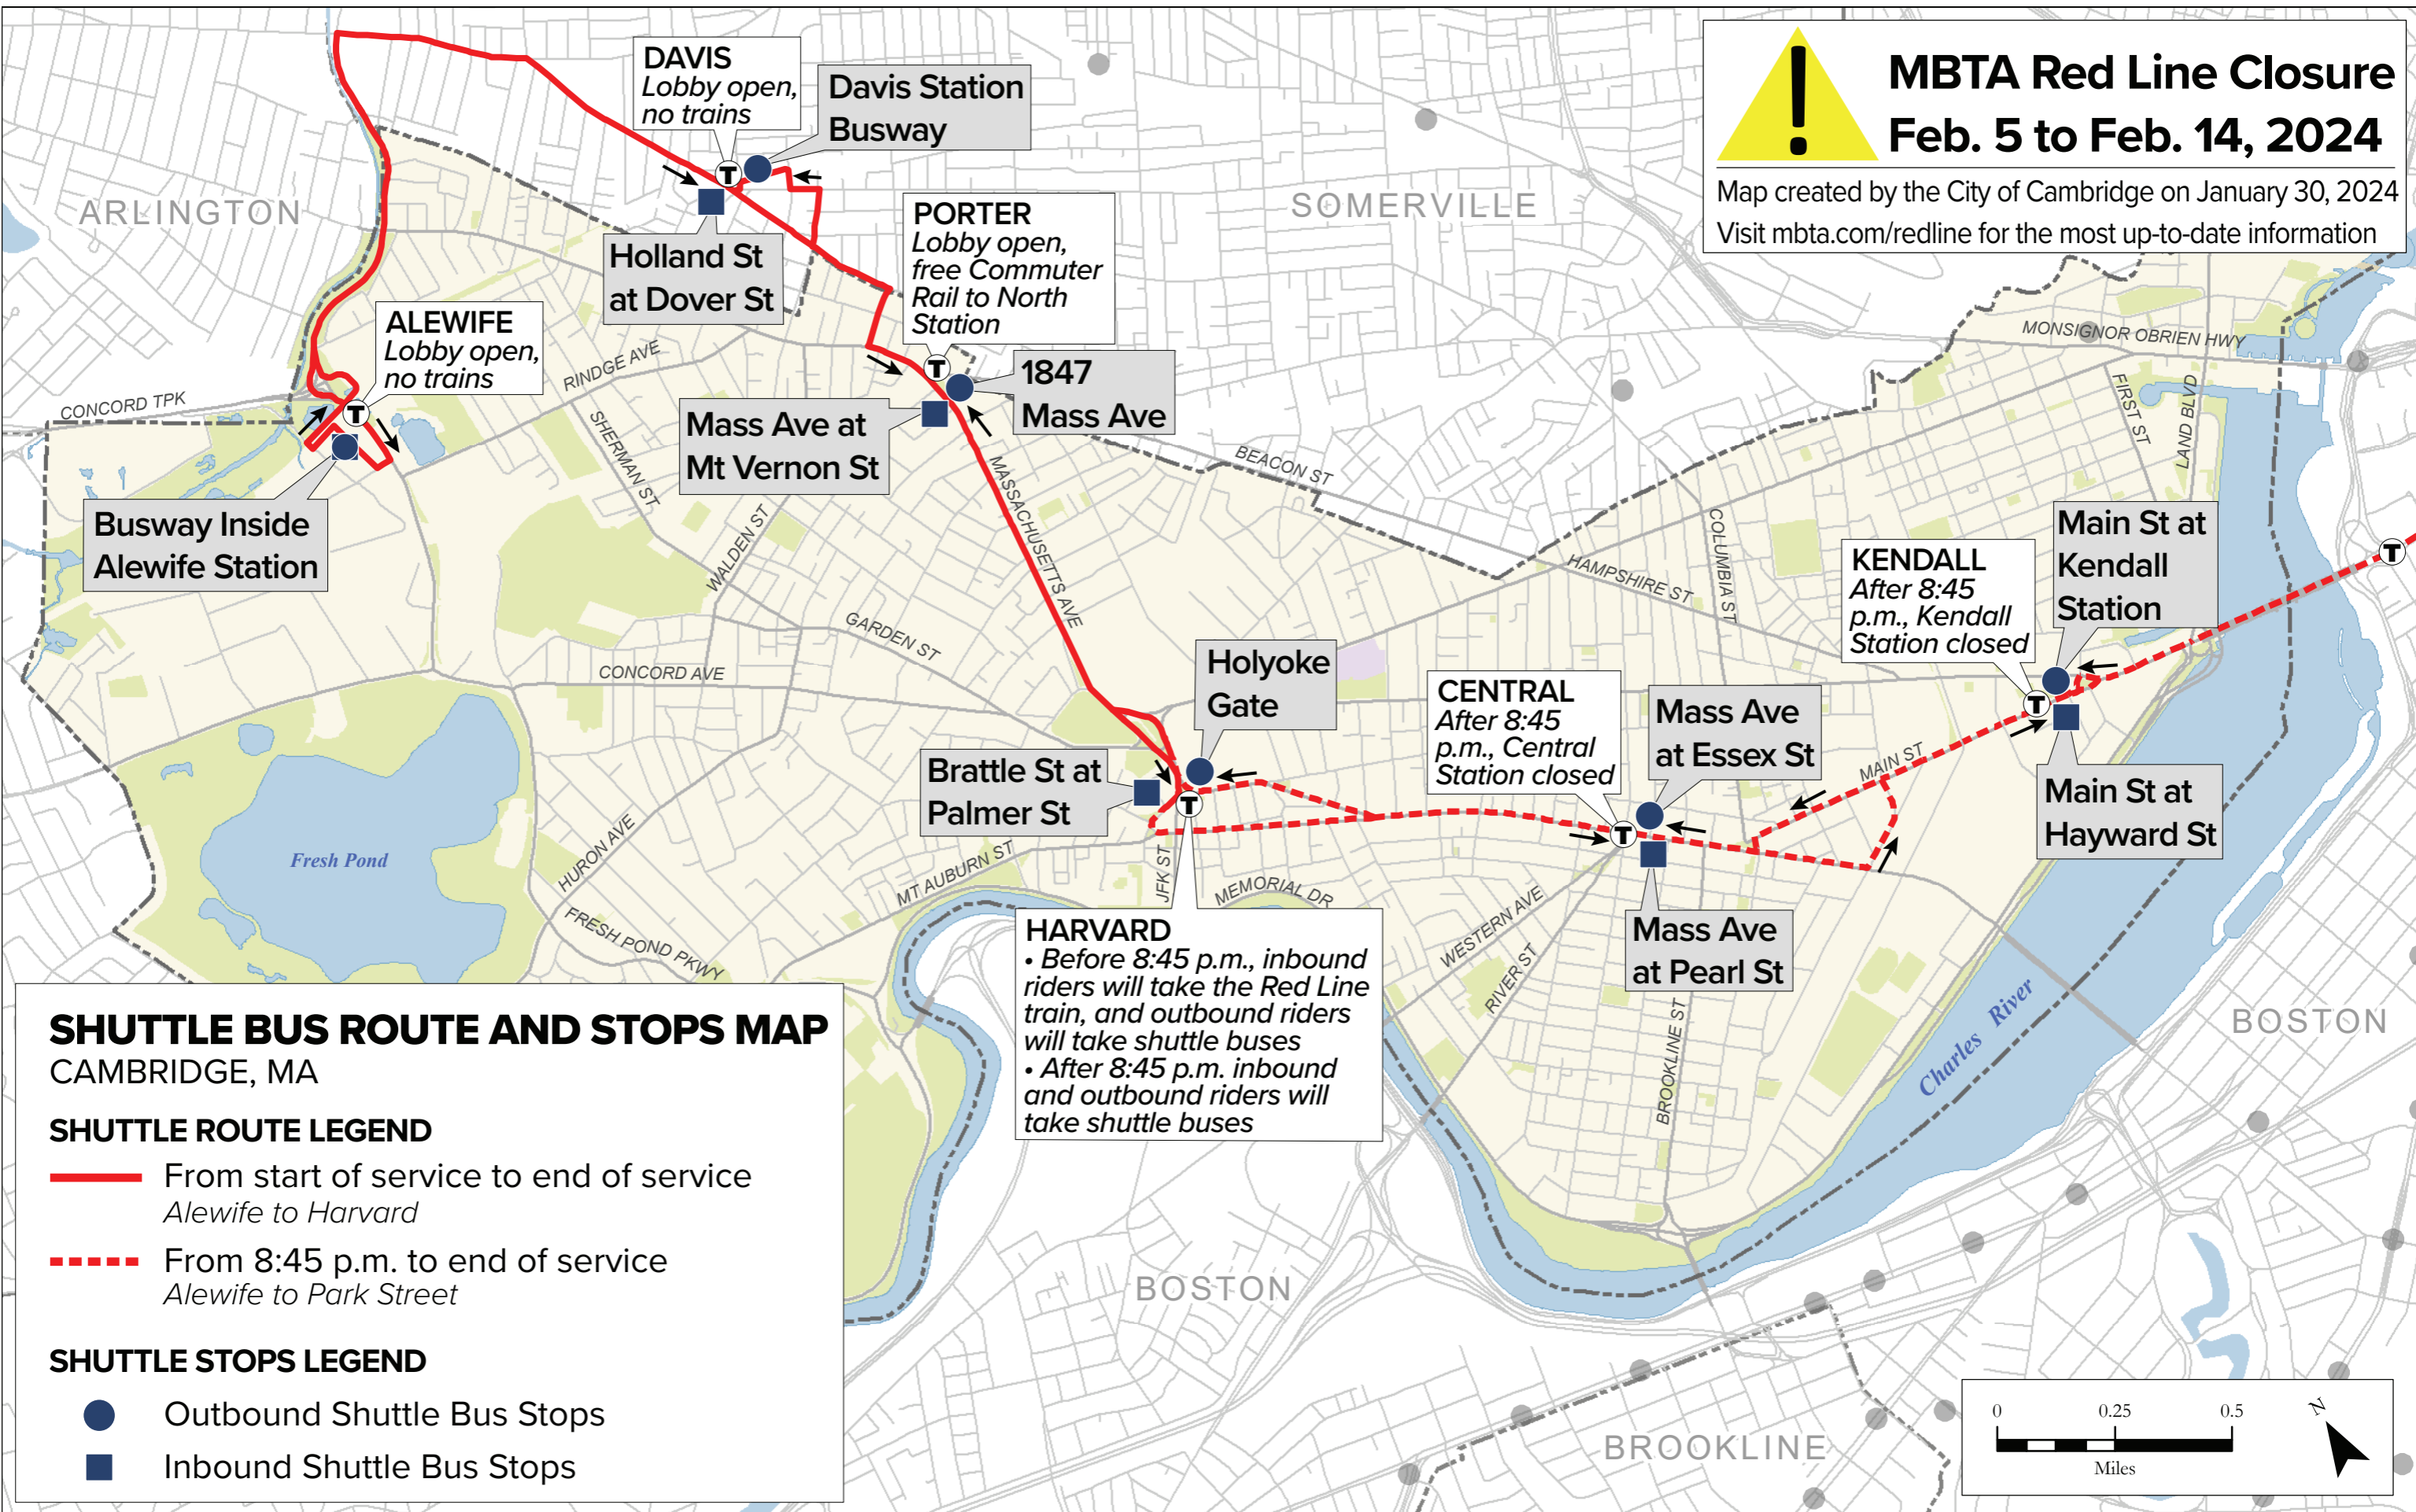

MBTA Red Line Closure
Feb. 5 to Feb. 14, 2024

Map created by the City of Cambridge on January 30, 2024
 Visit mbta.com/redline for the most up-to-date information

SHUTTLE BUS ROUTE AND STOPS MAP
 CAMBRIDGE, MA

SHUTTLE ROUTE LEGEND

- From start of service to end of service
Alewife to Harvard
- - - From 8:45 p.m. to end of service
Alewife to Park Street

SHUTTLE STOPS LEGEND

- Outbound Shuttle Bus Stops
- Inbound Shuttle Bus Stops

HARVARD
 • Before 8:45 p.m., inbound riders will take the Red Line train, and outbound riders will take shuttle buses
 • After 8:45 p.m. inbound and outbound riders will take shuttle buses

CENTRAL
 After 8:45 p.m., Central Station closed

KENDALL
 After 8:45 p.m., Kendall Station closed

Busway Inside Alewife Station

ALEWIFE
 Lobby open, no trains

Holland St at Dover St

Mass Ave at Mt Vernon St

PORTER
 Lobby open, free Commuter Rail to North Station