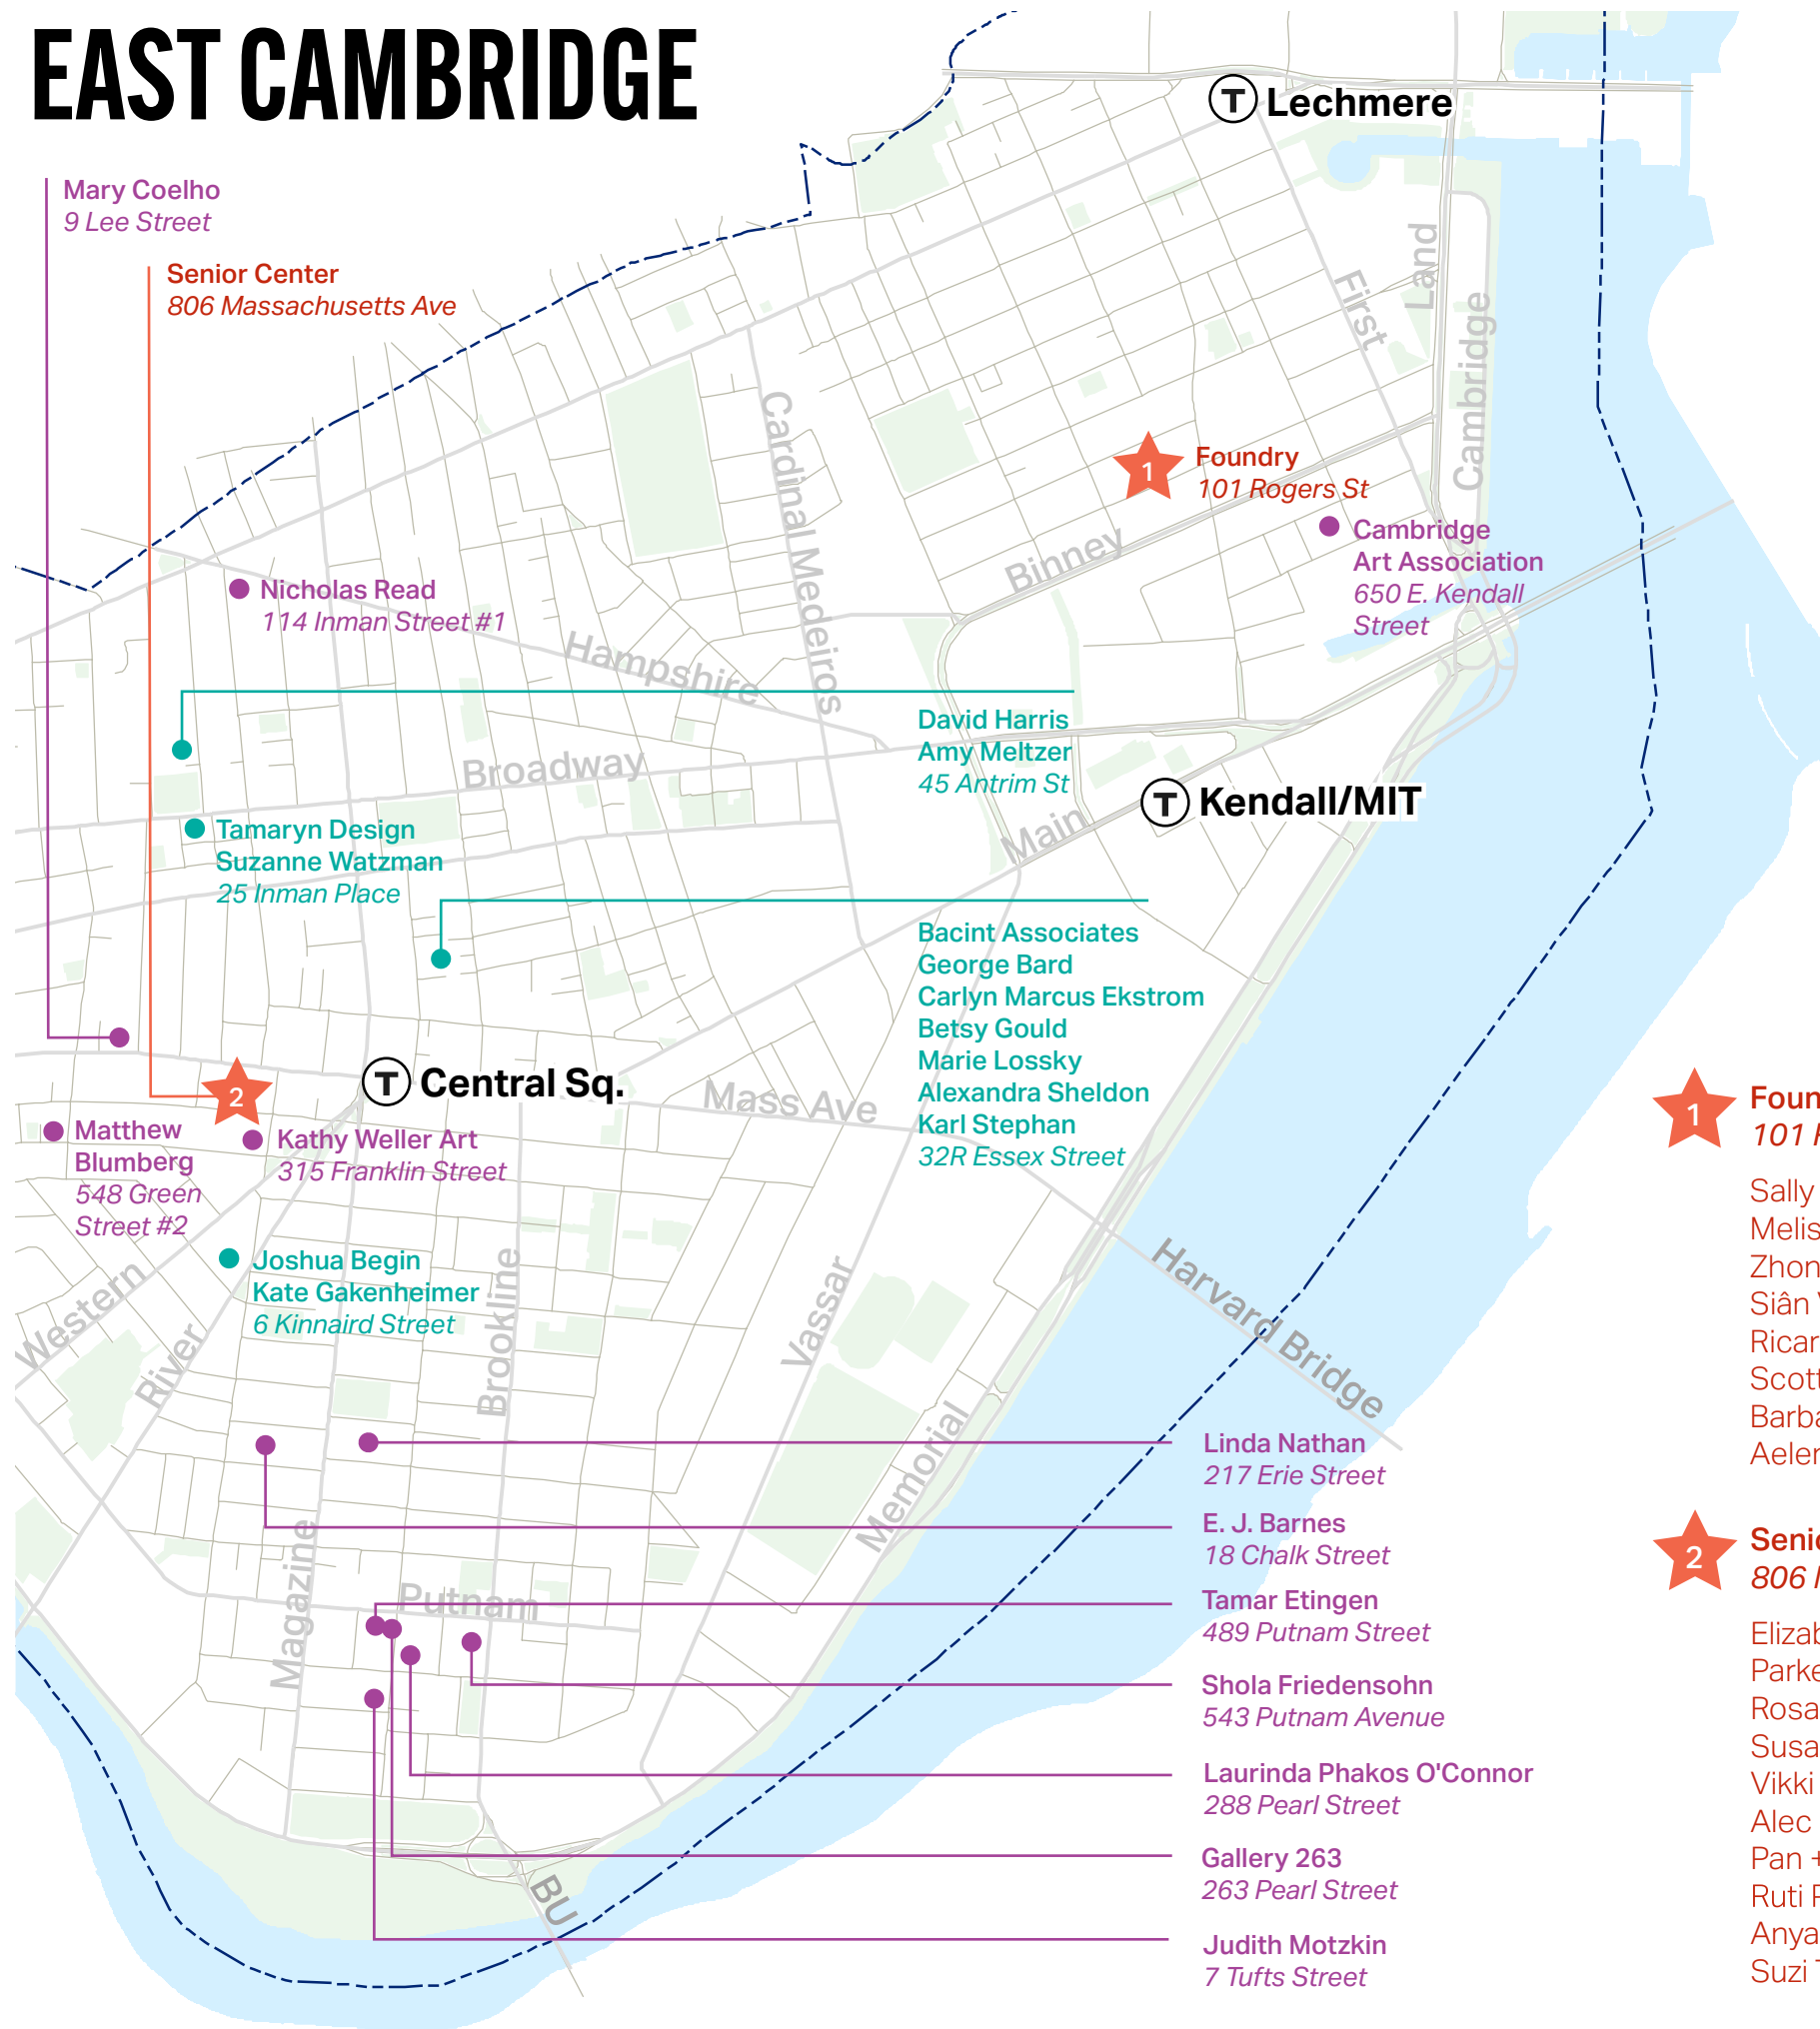

# EAST CAMBRIDGE

### GUIDE MAP September 9-10, 2023

Noon to 6 p.m. each day  
[CambridgeArtsCouncil.org/OpenStudios](http://CambridgeArtsCouncil.org/OpenStudios)

- ★ 1 Foundry**  
101 Rogers St  
Sally Eaton  
Melissa Glick  
Zhonghe (Elena) Li  
Siân Victoria Liu  
Ricardo Maldonado  
Scott Ruescher  
Barbara Thomas  
Aelen Unan

- Linda Nathan  
217 Erie Street
- E. J. Barnes  
18 Chalk Street
- Tamar Etingen  
489 Putnam Street
- Shola Friedensohn  
543 Putnam Avenue
- Laurinda Phakos O'Connor  
288 Pearl Street
- Gallery 263  
263 Pearl Street
- Judith Motzkin  
7 Tufts Street

Joshua Begin  
Kate Gakenheimer  
6 Kinnaird Street

Linda Nathan  
217 Erie Street

E. J. Barnes  
18 Chalk Street

Tamar Etingen  
489 Putnam Street

Shola Friedensohn  
543 Putnam Avenue

Laurinda Phakos O'Connor  
288 Pearl Street