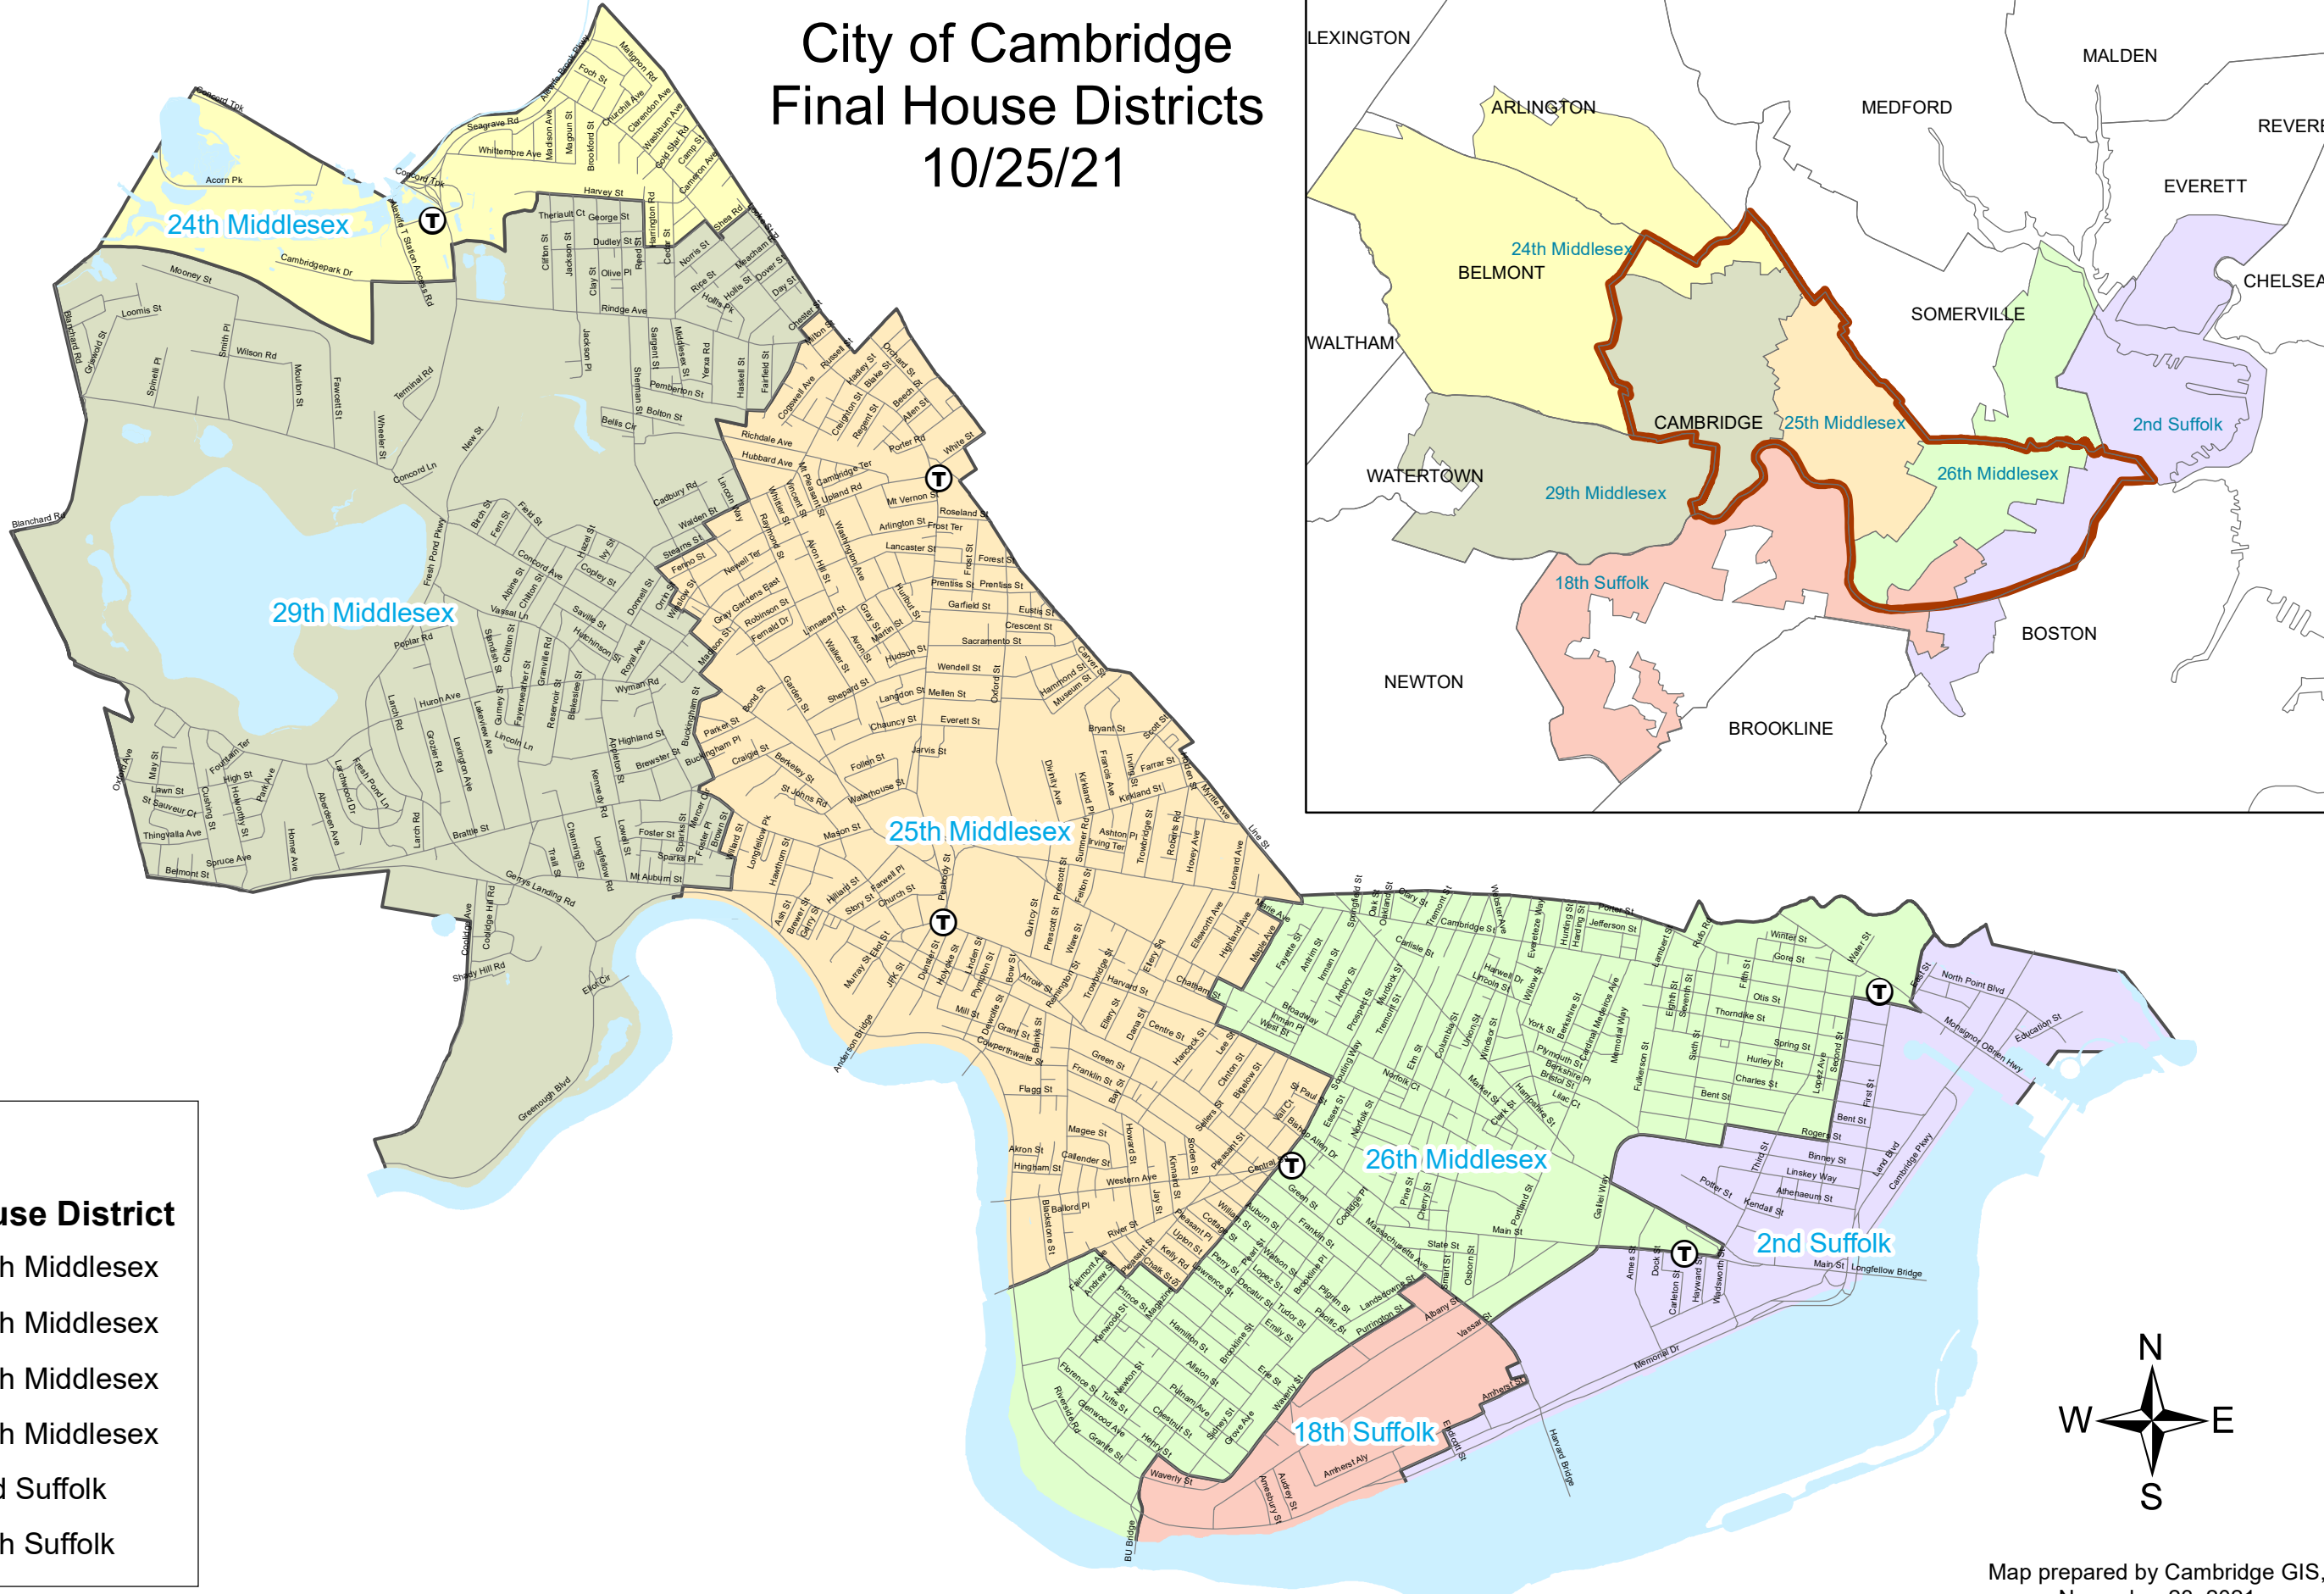

# City of Cambridge Final House Districts 10/25/21

**Legend**

**Final House District**

- 24th Middlesex
- 25th Middlesex
- 26th Middlesex
- 29th Middlesex
- 2nd Suffolk
- 18th Suffolk