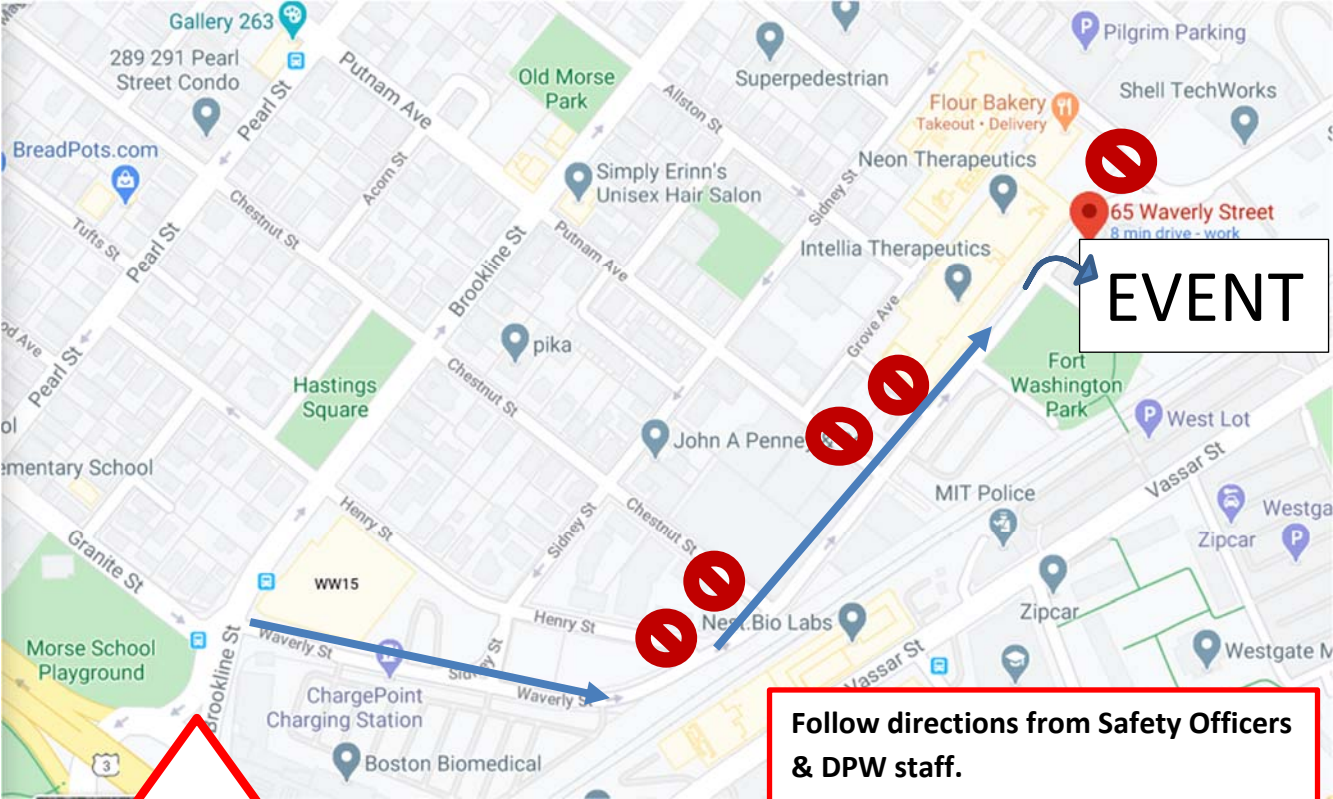

65 Waverly Street HHW Day

EVENT

To access the HHW event, **ENTER from Brookline St**

Follow directions from Safety Officers & DPW staff.

Remain in your car at all times.