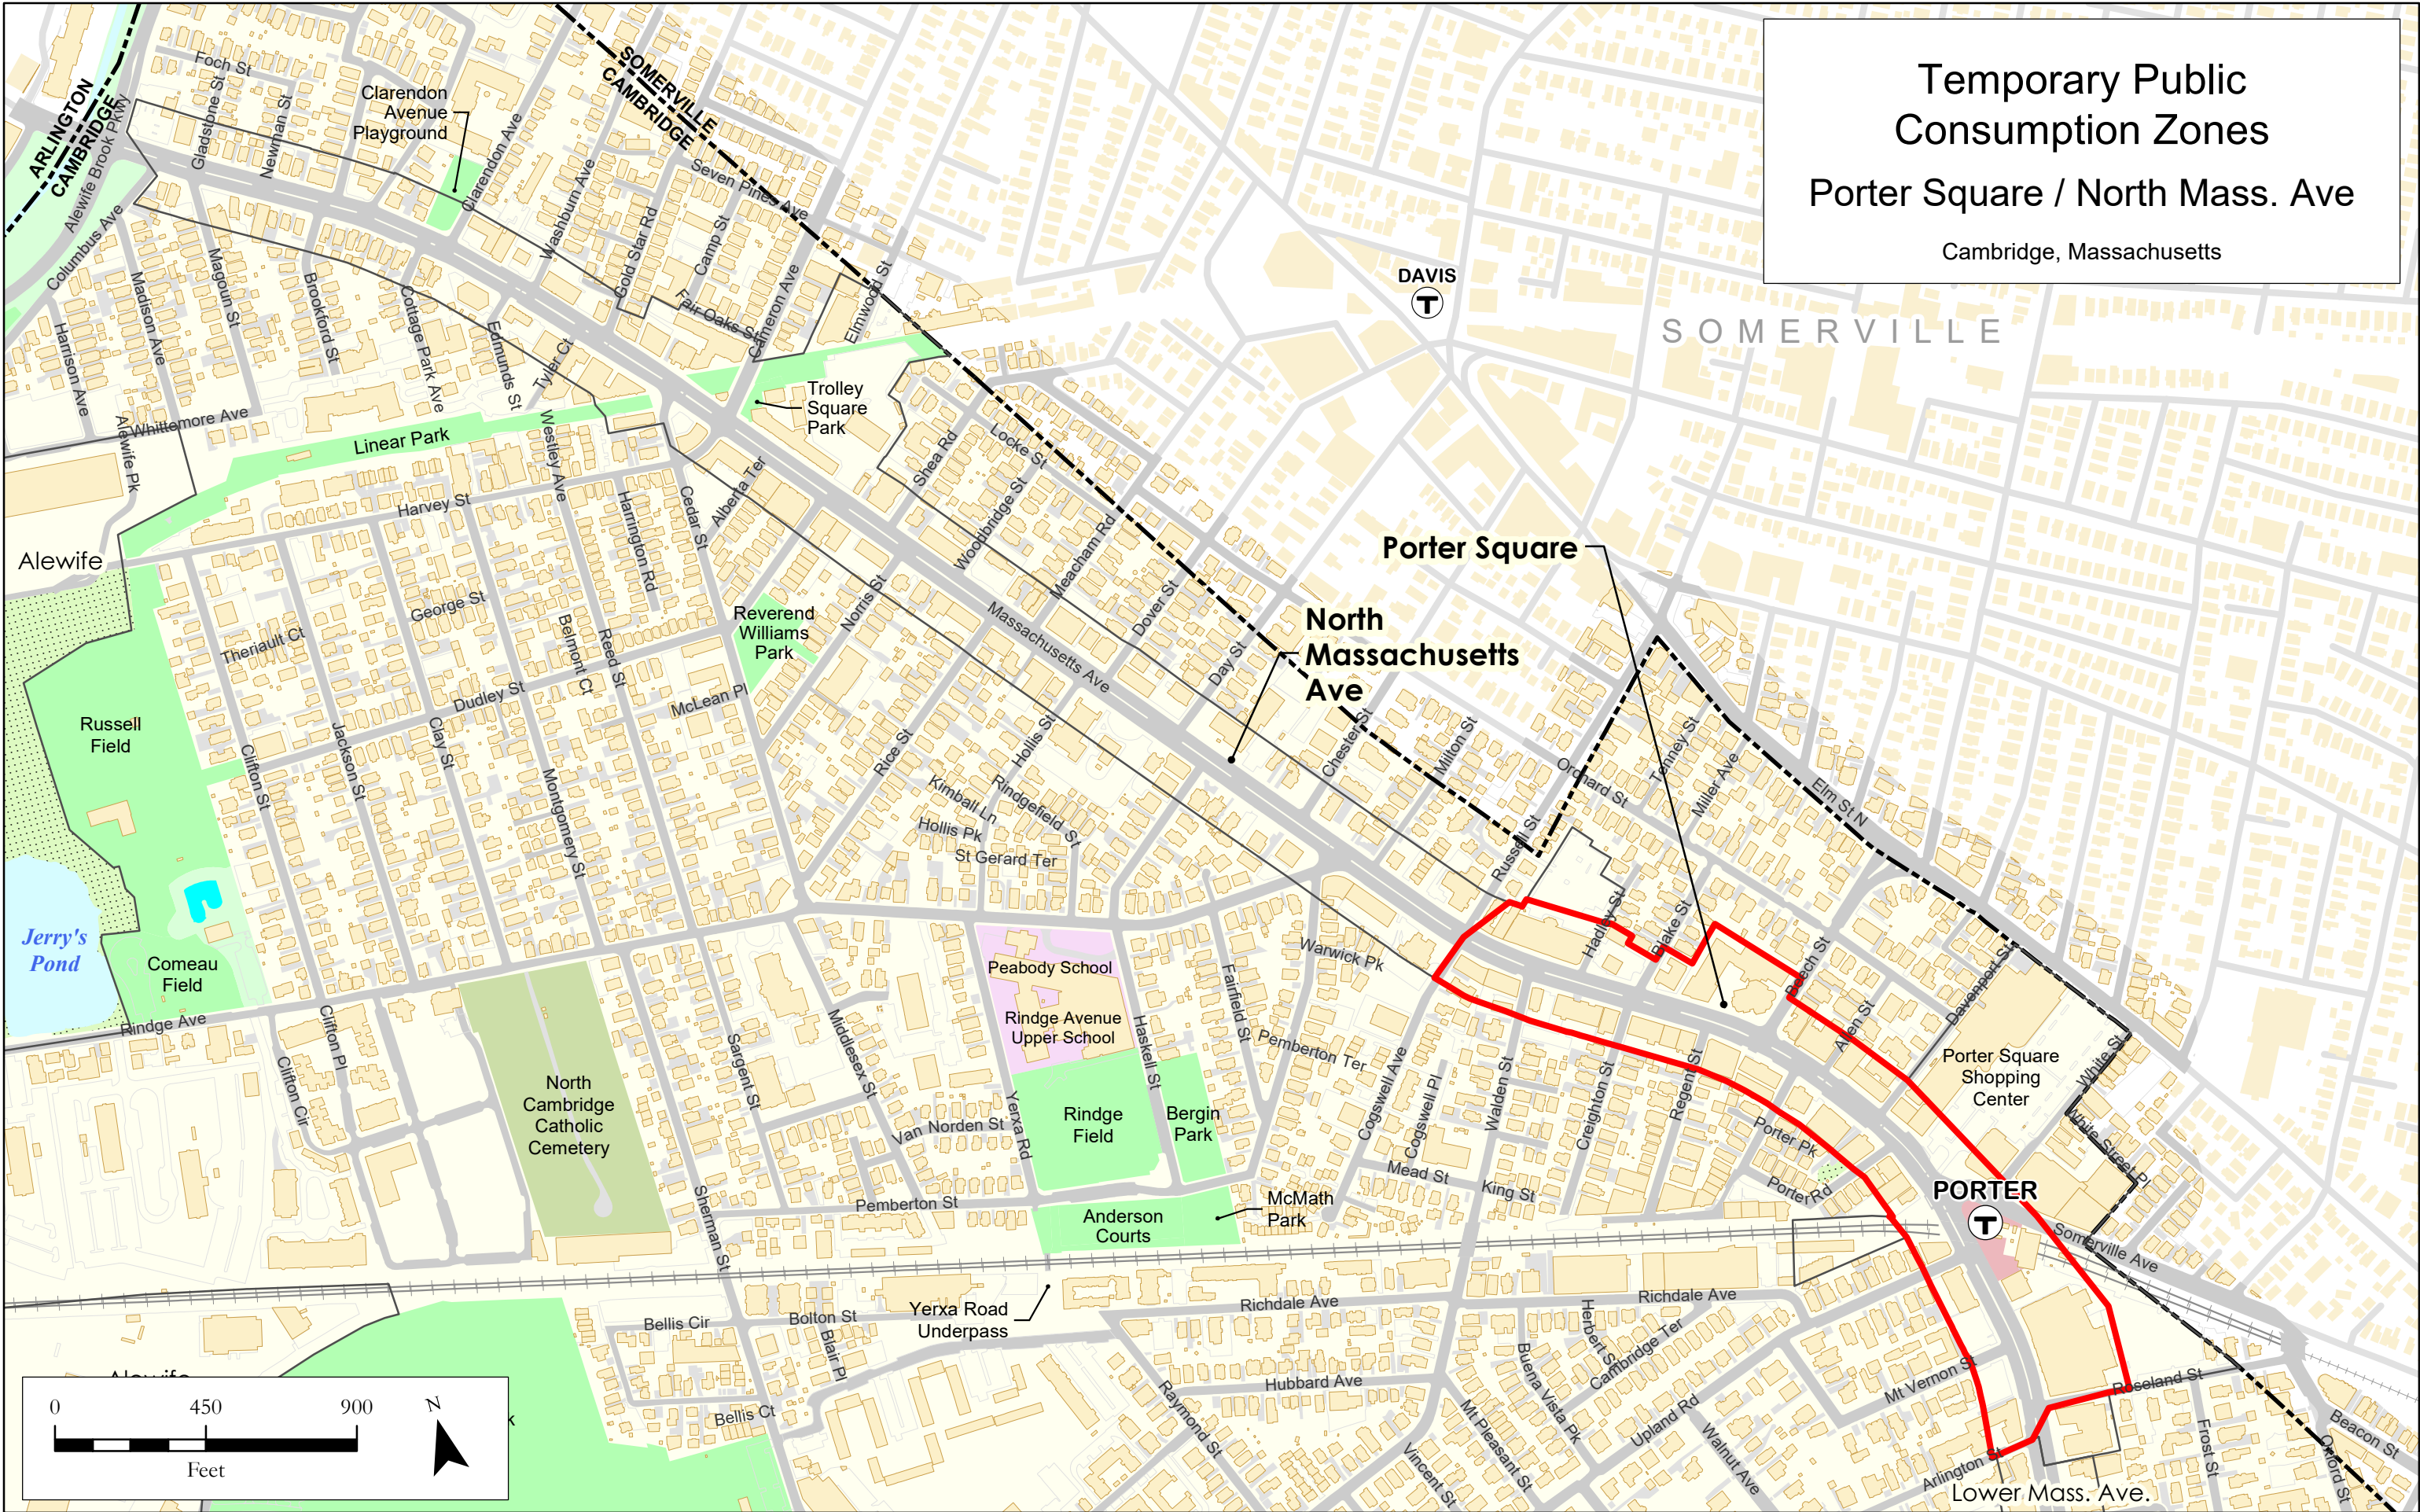

Temporary Public Consumption Zones Central Square Cambridge, Massachusetts

Temporary Public
Consumption Zones
Lower Mass. Ave
Cambridge, Massachusetts

Temporary Public Consumption Zones Kendall Square Cambridge, Massachusetts

Temporary Public Consumption Zones

Inman Square

Cambridge, Massachusetts

Temporary Public Consumption Zones Porter Square / North Mass. Ave

Cambridge, Massachusetts

Temporary Public
Consumption Zones
Harvard Square
Cambridge, Massachusetts

Temporary Public Consumption Zones
Central Square
Cambridge, Massachusetts