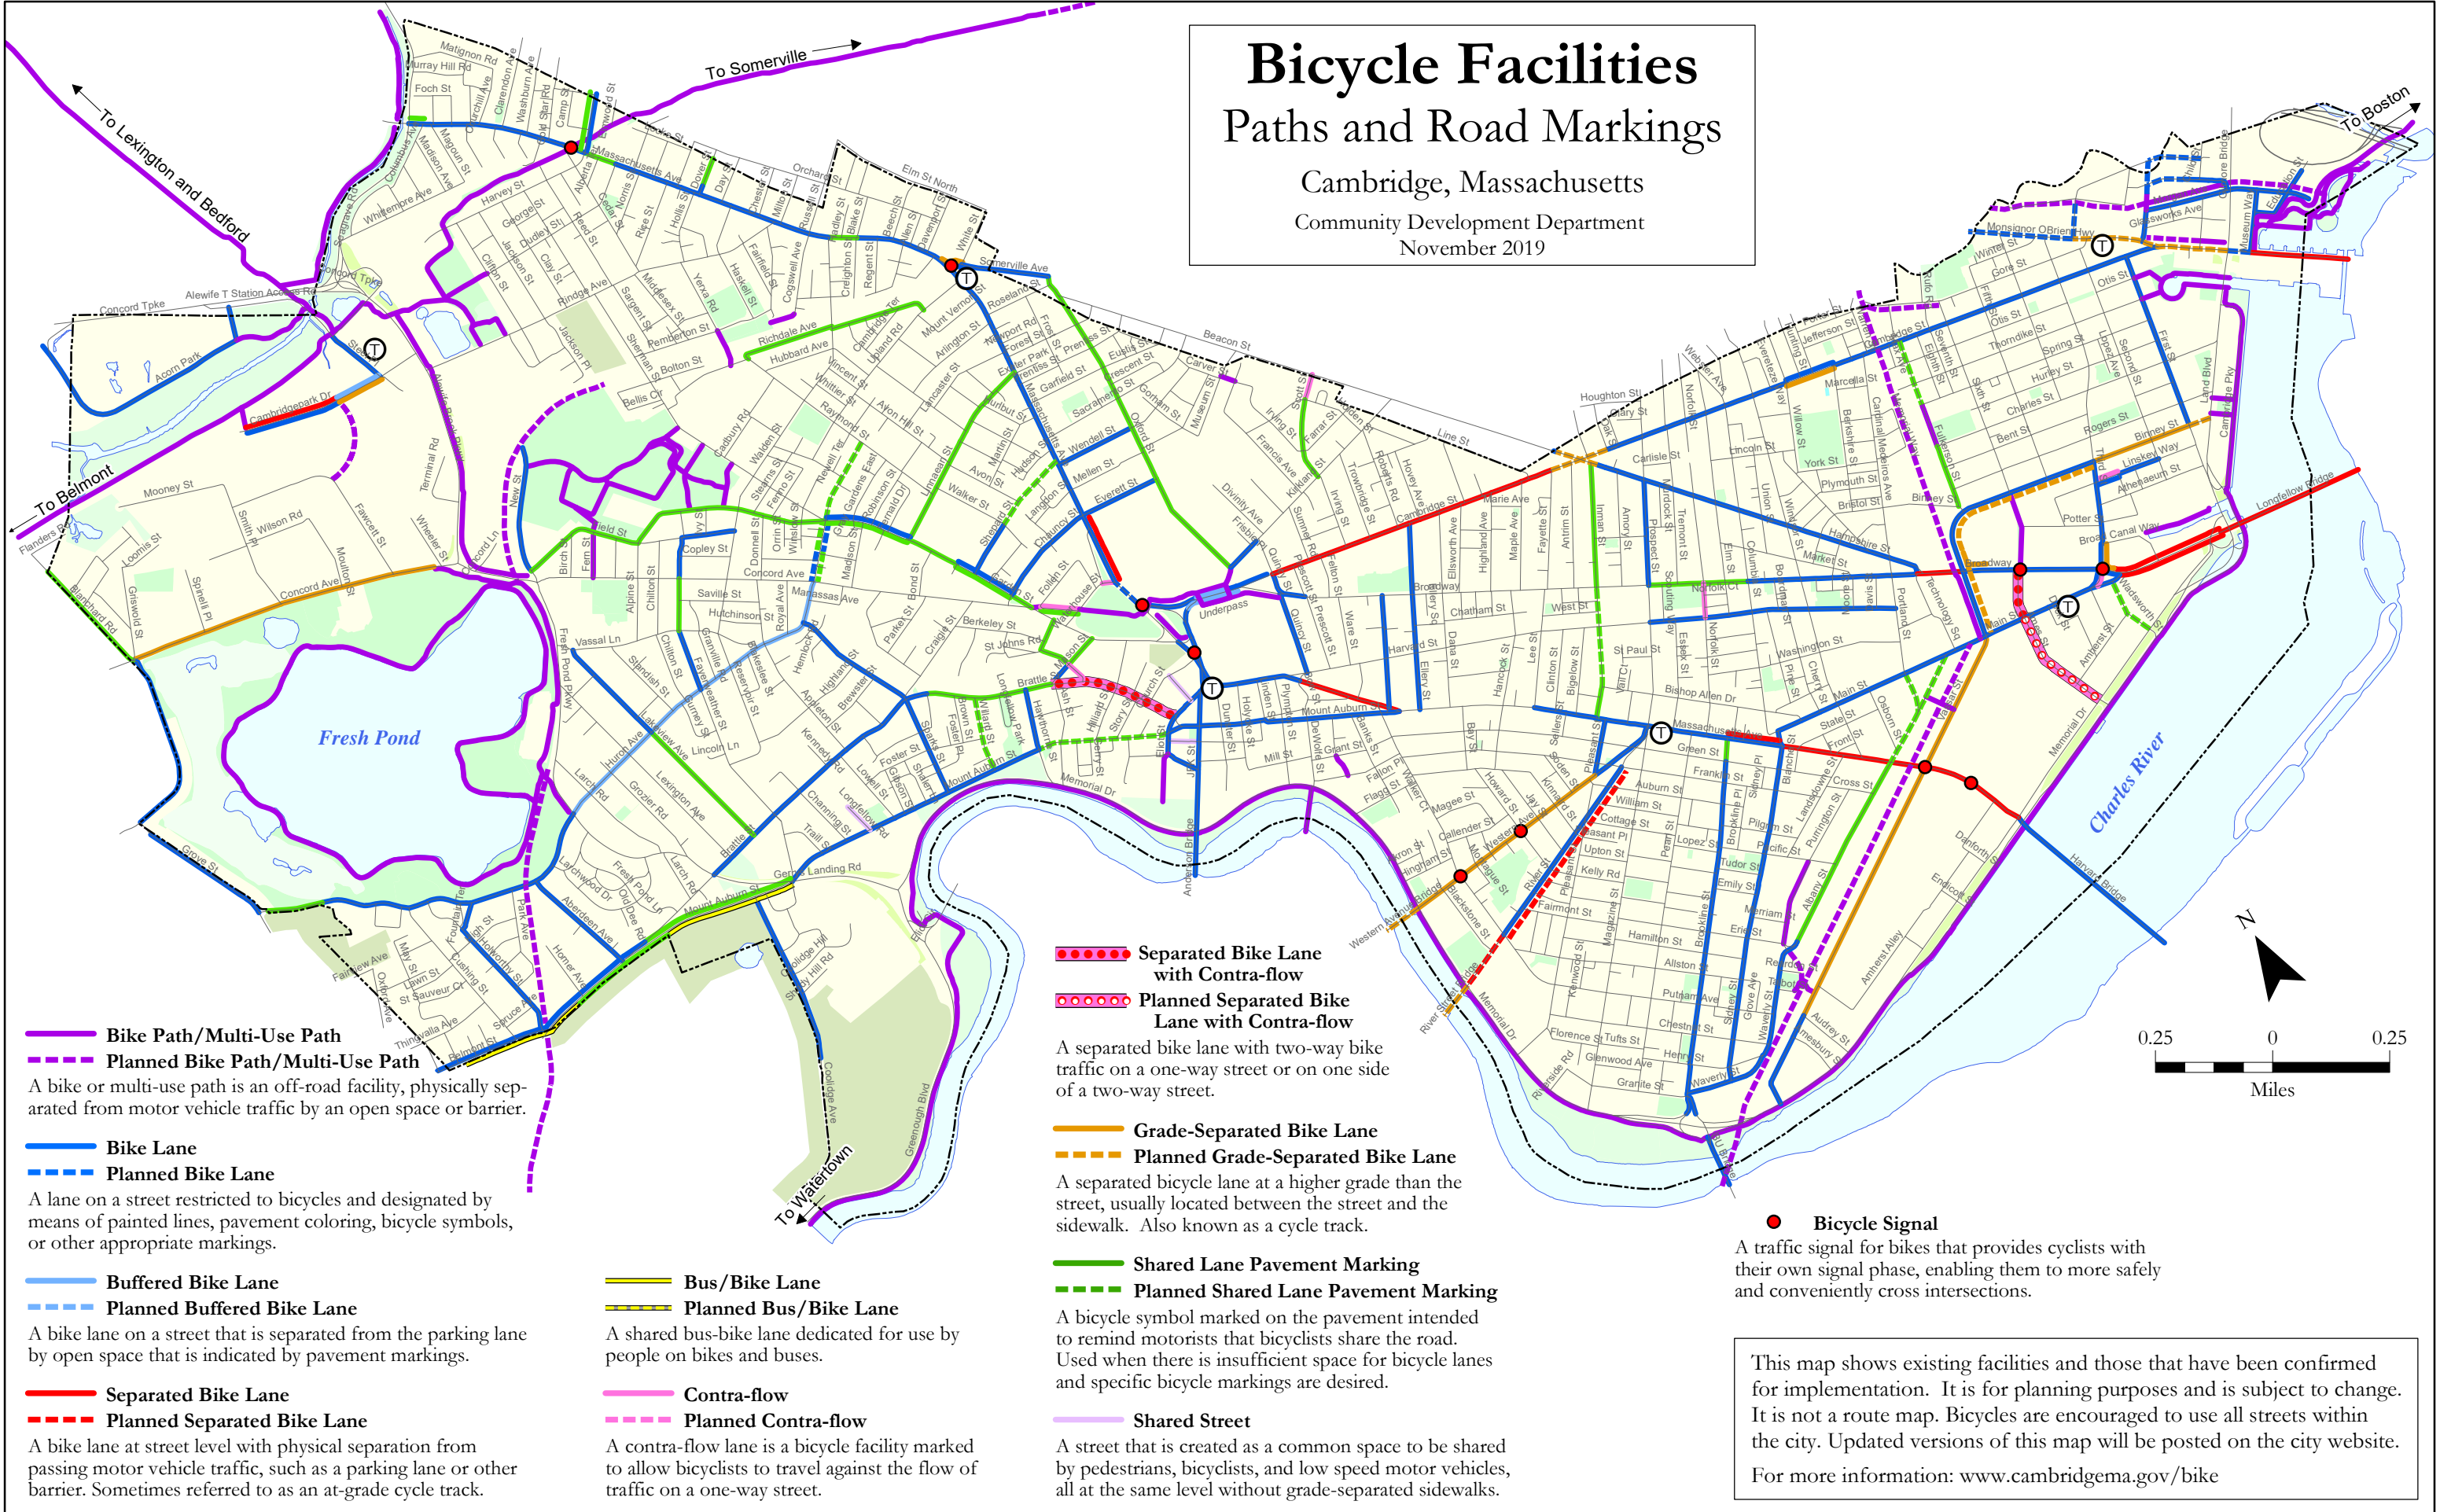

Bicycle Facilities Paths and Road Markings

Cambridge, Massachusetts
Community Development Department
November 2019

This map shows existing facilities and those that have been confirmed for implementation. It is for planning purposes and is subject to change. It is not a route map. Bicycles are encouraged to use all streets within the city. Updated versions of this map will be posted on the city website. For more information: www.cambridgema.gov/bike