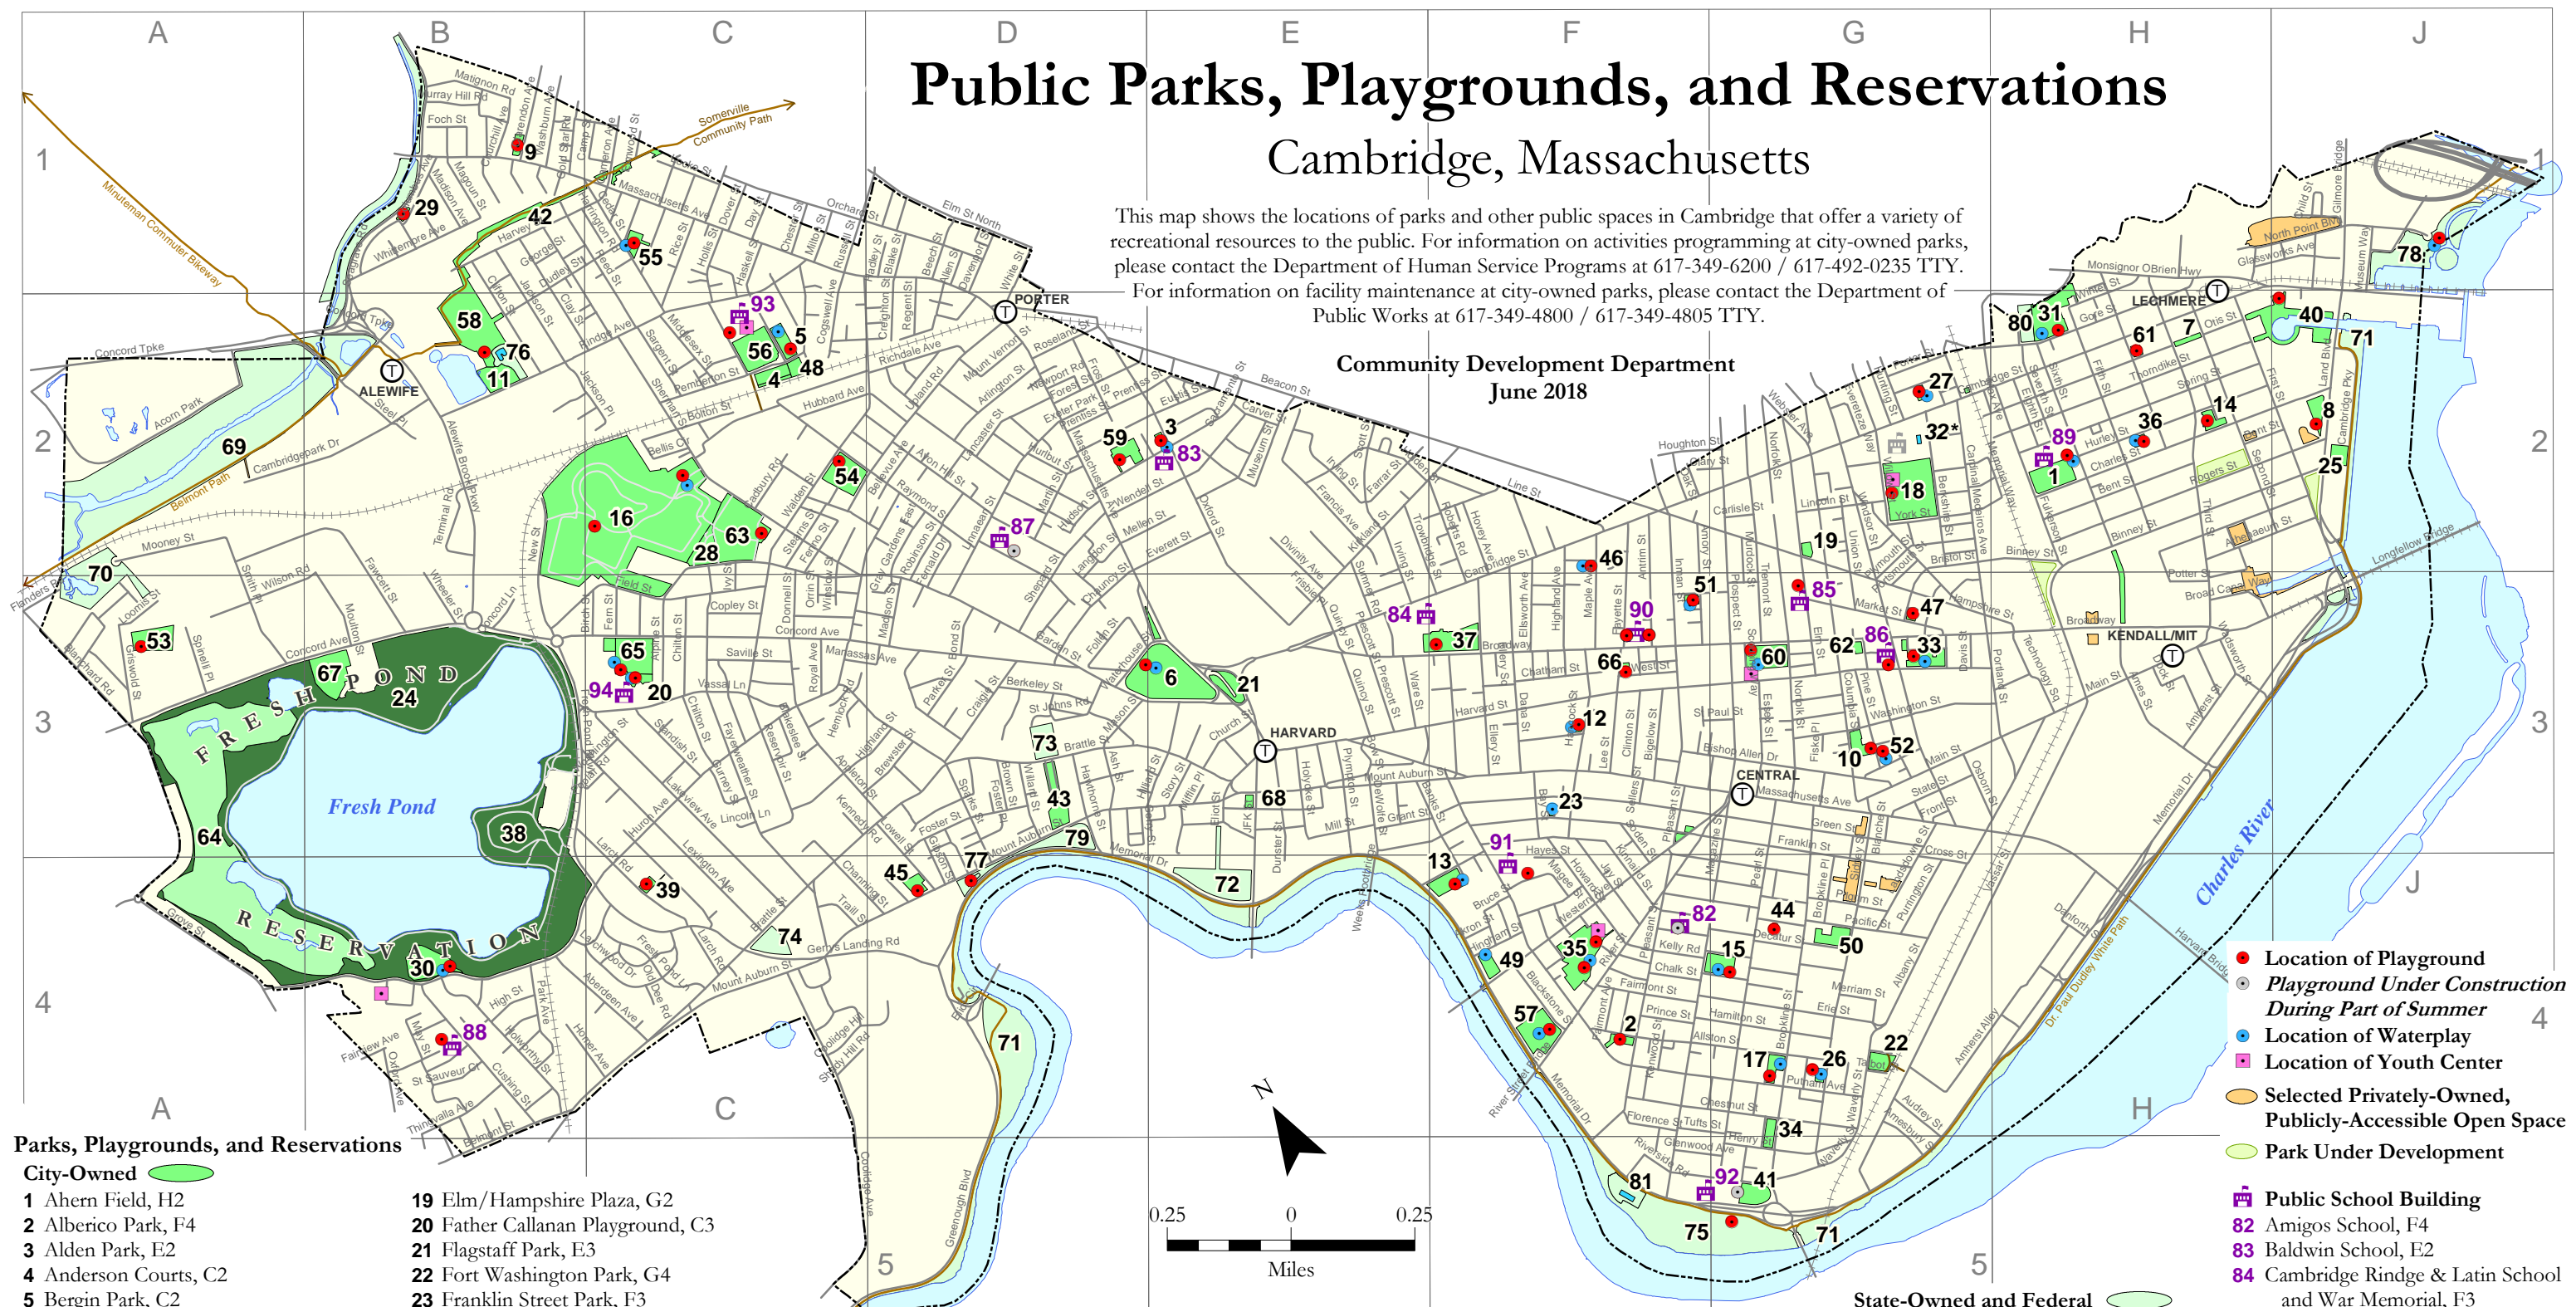

Community Development Department
June 2018

Parks, Playgrounds, and Reservations

City-Owned

- 1 Ahern Field, H2
- 2 Alberico Park, F4
- 3 Alden Park, E2
- 4 Anderson Courts, C2
- 5 Bergin Park, C2
- 6 Cambridge Common, E3
- 7 Centanni Way, H2
- 8 Charles Park, J2
- 9 Clarendon Avenue Playground, B1
- 10 Clement G. Morgan Park, G3
- 11 Comeau Field, B2
- 12 Cooper Park, F3
- 13 Corporal Burns Park, F4
- 14 Costa Lopez Taylor Park, H2
- 15 Dana Park, G4
- 16 Danchy Park, C2
- 17 David Nunes Park, G4
- 18 Donnelly Field, G2
- 19 Elm/Hampshire Plaza, G2
- 20 Father Callanan Playground, C3
- 21 Flagstaff Park, E3
- 22 Fort Washington Park, G4
- 23 Franklin Street Park, F3
- 24 Fresh Pond Reservation, B3
- 25 Front Park, J2
- 26 Fulmore Park, G4
- 27 Gannett/Warren Pals Park, G2
- 28 Garden Street Glen/
Roethlisberger Memorial Park, C3
- 29 Gibbons Park, B1
- 30 Glacken Field, B4
- 31 Gold Star Mothers Park, H2
- 32 *Gold Star Mothers Pool, G2**
- 33 Greene • Rose Heritage Park, G3
- 34 Hastings Square, G5
- 35 Hoyt Field, F4

- 36 Hurley Park, H2
- 37 Joan Lorentz Park, F3
- 38 Kingsley Park, B4
- 39 Larch Road Park, C4
- 40 Lechmere Canal Park, J2
- 41 Lindstrom Field, G5
- 42 Linear Park, B1
- 43 Longfellow Park, D3
- 44 Lopez Street Park, G4
- 45 Lowell School Park, D4
- 46 Maple Avenue Park, F3

State-Owned and Federal

- 69 Alewife Brook Reservation, A2
- 70 Blair Pond, A3
- 71 Charles River Basin, Charles River
- 72 John F. Kennedy Memorial Park, E4
- 73 Longfellow National Historic Site, D3
- 74 Lowell Park, C4
- 75 Magazine Beach, F5
- 76 McCrehan Memorial Pool, B2
- 77 Memorial Drive Tot Lot, D4
- 78 North Point Park, J1
- 79 Riverbend Park, D4
- 80 Simoni Memorial Rink, H2
- 81 Veterans Memorial Pool, F5

- Location of Playground
- Playground Under Construction During Part of Summer
- Location of Waterplay
- Location of Youth Center
- Selected Privately-Owned, Publicly-Accessible Open Space
- Park Under Development