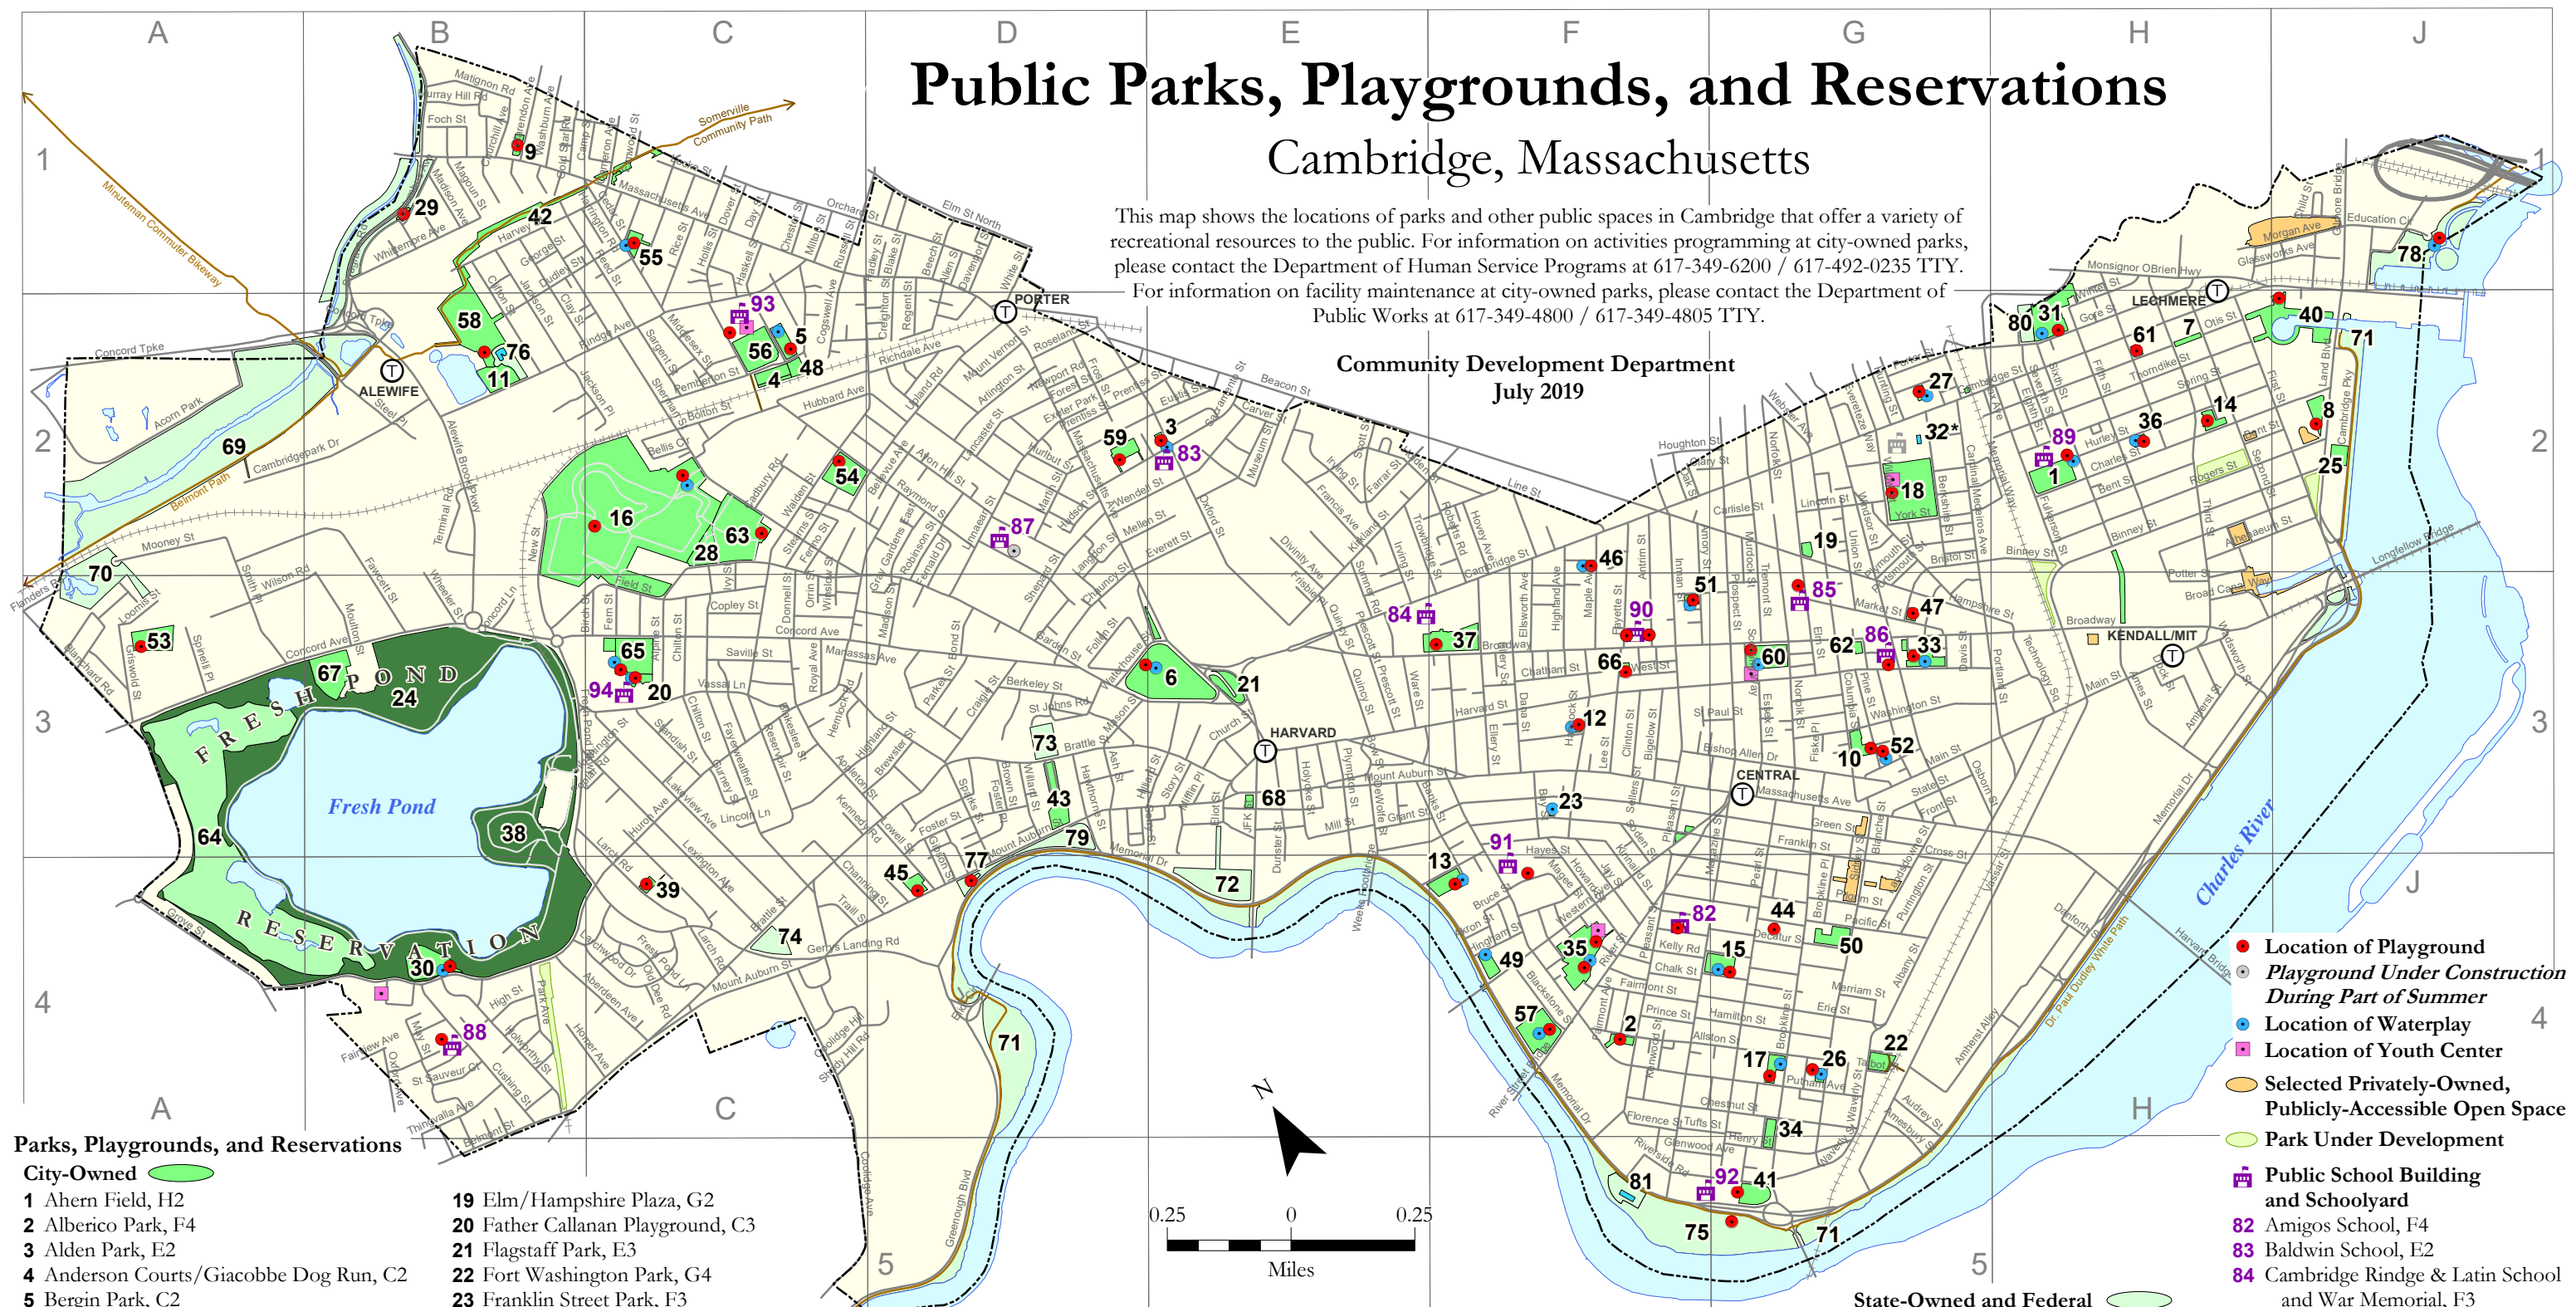

Community Development Department
July 2019

Parks, Playgrounds, and Reservations

City-Owned

- 1 Ahern Field, H2
- 2 Alberico Park, F4
- 3 Alden Park, E2
- 4 Anderson Courts/Giacobbe Dog Run, C2
- 5 Bergin Park, C2
- 6 Cambridge Common, E3
- 7 Centanni Way, H2
- 8 Charles Park, J2
- 9 Clarendon Avenue Playground, B1
- 10 Clement G. Morgan Park, G3
- 11 Comeau Field, B2
- 12 Cooper Park, F3
- 13 Corporal Burns Park, F4
- 14 Costa Lopez Taylor Park, H2
- 15 Dana Park, G4
- 16 Danchy Park, C2
- 17 David Nunes Park, G4
- 18 Donnelly Field, G2
- 19 Elm/Hampshire Plaza, G2
- 20 Father Callanan Playground, C3
- 21 Flagstaff Park, E3
- 22 Fort Washington Park, G4
- 23 Franklin Street Park, F3
- 24 Fresh Pond Reservation, B3
- 25 Front Park, J2
- 26 Fulmore Park, G4
- 27 Gannett/Warren Pals Park, G2
- 28 Garden Street Glen/
Roethlisberger Memorial Park, C3
- 29 Gibbons Park, B1
- 30 Glacken Field, B4
- 31 Gold Star Mothers Park, H2
- 32 *Gold Star Mothers Pool, G2**
- 33 Greene • Rose Heritage Park, G3
- 34 Hastings Square, G5
- 35 Hoyt Field, F4

State-Owned and Federal

- 69 Alewife Brook Reservation, A2
- 70 Blair Pond, A3
- 71 Charles River Basin, Charles River
- 72 John F. Kennedy Memorial Park, E4
- 73 Longfellow National Historic Site, D3
- 74 Lowell Park, C4
- 75 Magazine Beach, F5
- 76 McCrehan Memorial Pool, B2
- 77 Memorial Drive Tot Lot, D4
- 78 North Point Park, J1
- 79 Riverbend Park, D4
- 80 Simoni Memorial Rink, H2
- 81 Veterans Memorial Pool, F5