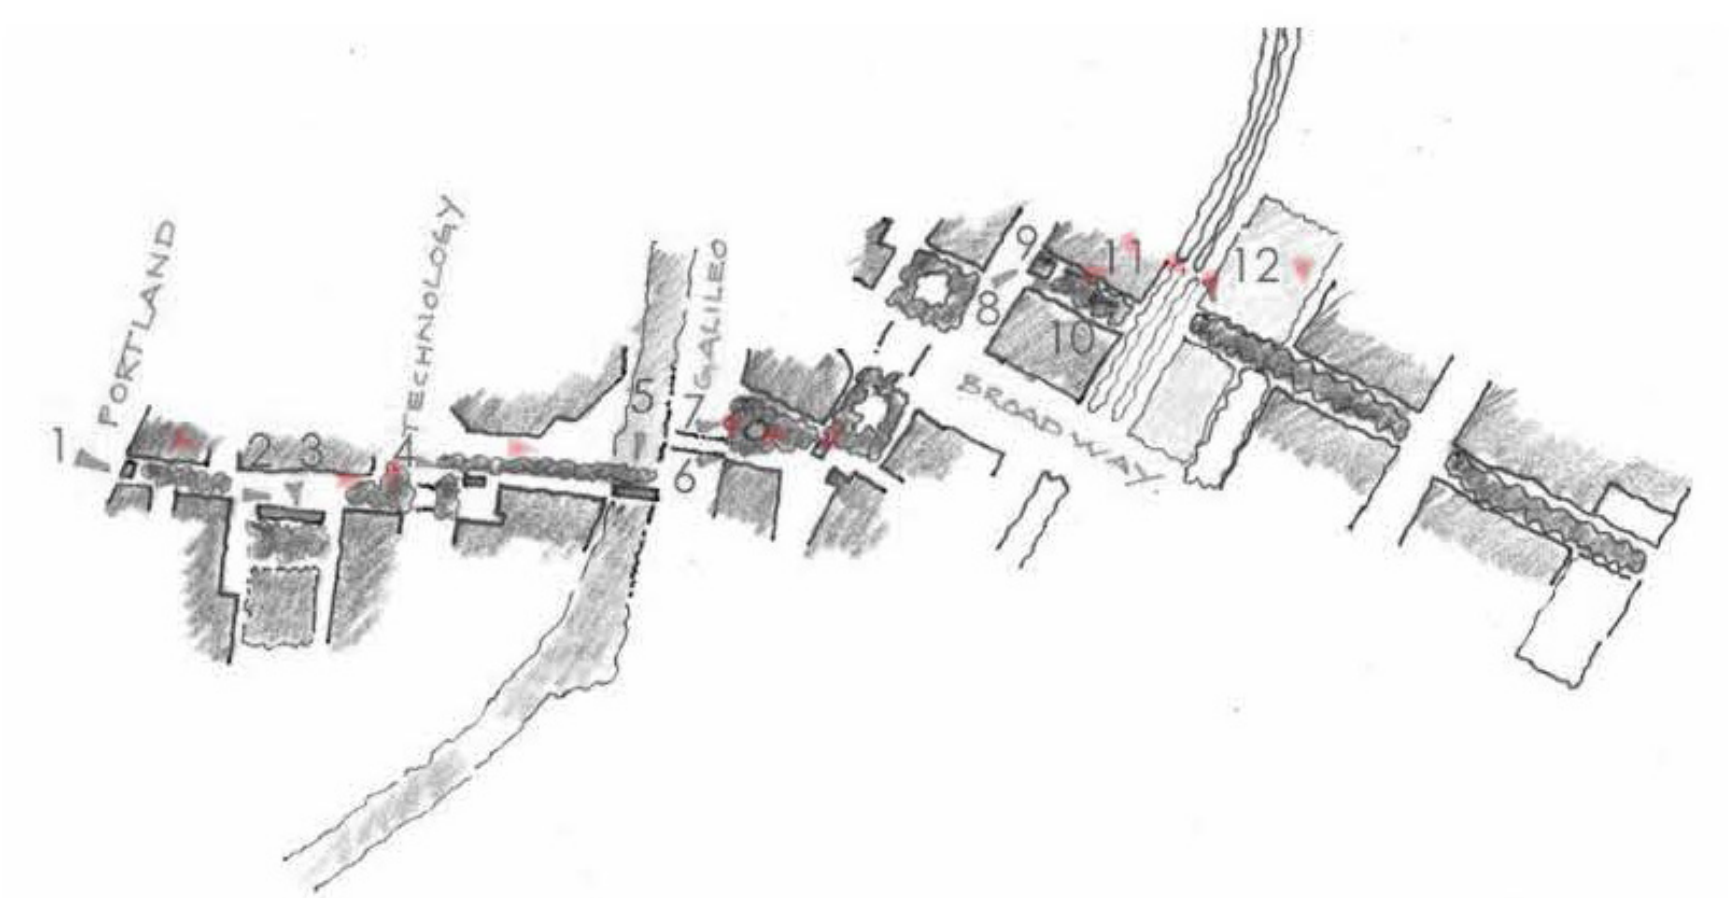

DENDRITIC PATH

CONNECT KENDALL

RICHARD BURCK ASSOCIATES, INC. • SPACE SYNTAX LTD. • BERKELEY INVESTMENTS, INC. • CHARLES RIVER WATERSHED ASSOCIATION • SAMIOTES CONSULTANTS, INC. • HOWARD/STEIN-HUDSON ASSOCIATES, INC. • BARBARA GOLDSTEIN & ASSOCIATES • SITE MASTERS, INC. • PINE & SWALLOW ENVIRONMENTAL SERVICES • TREE SPECIALISTS, INC.