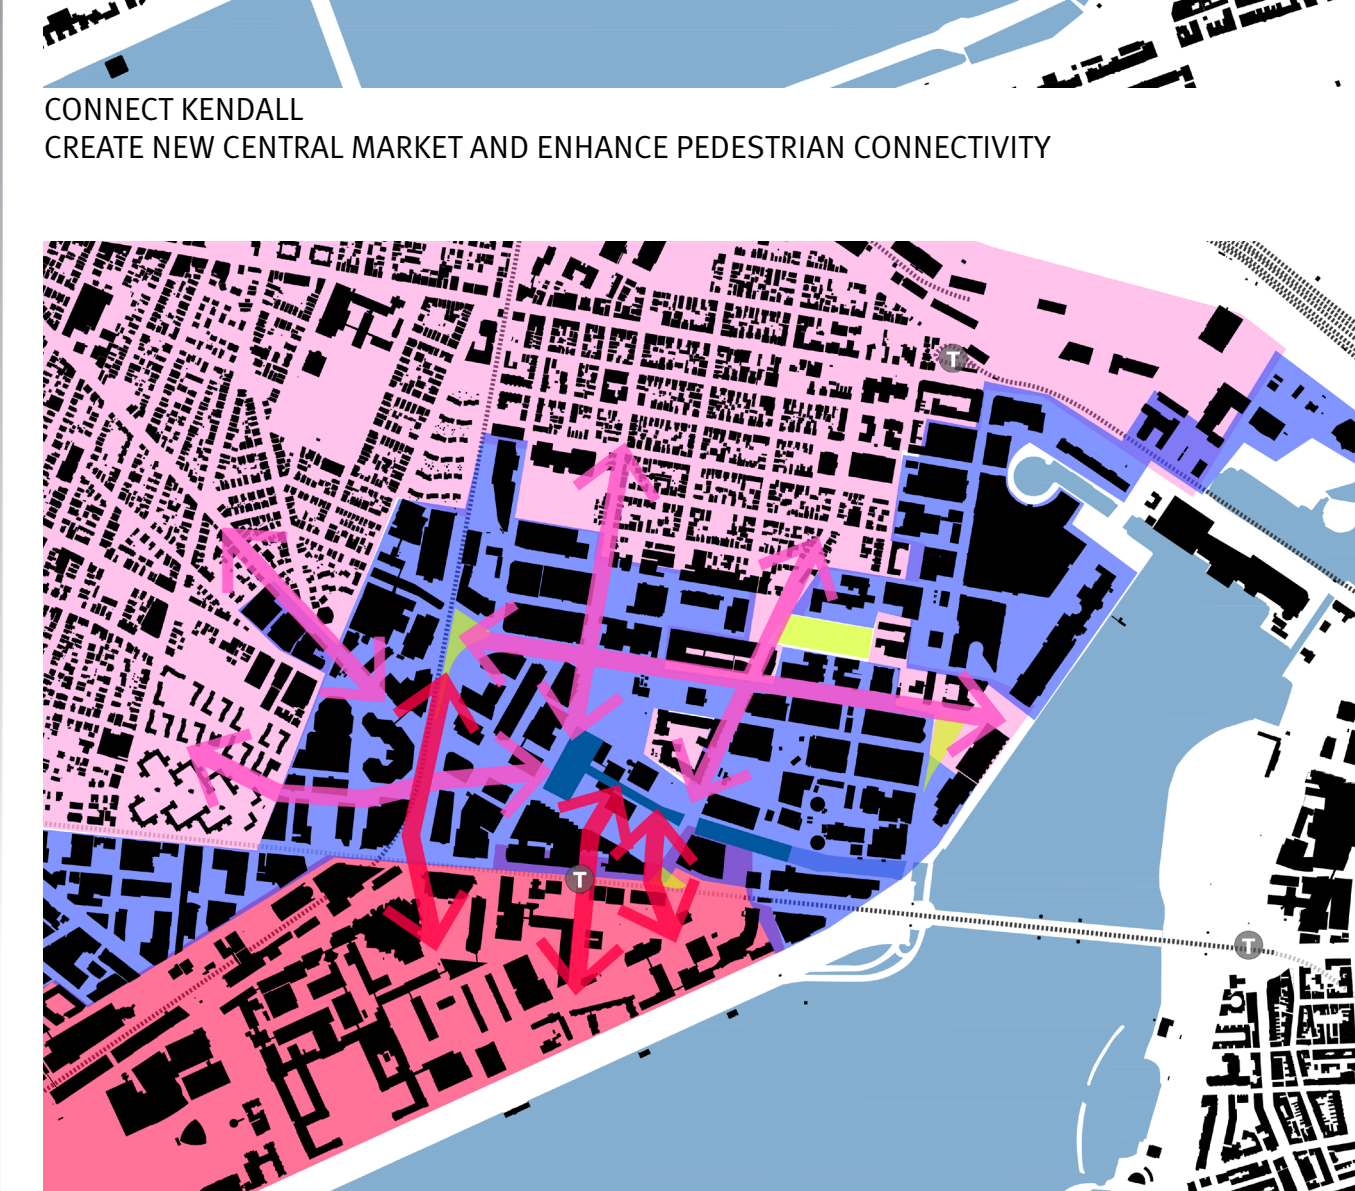

FRAMEWORK PLAN

CONNECT KENDALL

RICHARD BURCK ASSOCIATES, INC. • SPACE SYNTAX LTD. • BERKELEY INVESTMENTS, INC. • CHARLES RIVER WATERSHED ASSOCIATION • SAMIOTES CONSULTANTS, INC. • HOWARD/STEIN-HUDSON ASSOCIATES, INC. • BARBARA GOLDSTEIN & ASSOCIATES • SITE MASTERS, INC. • PINE & SWALLOW ENVIRONMENTAL SERVICES • TREE SPECIALISTS, INC.

SCALE: 1" = 50' 0" 50' 100' N

POINT PLAZA

CONNECT KENDALL

RICHARD BURCK ASSOCIATES, INC. • SPACE SYNTAX LTD. • BERKELEY INVESTMENTS, INC. • CHARLES RIVER WATERSHED ASSOCIATION • SAMIOTES CONSULTANTS, INC. • HOWARD/STEIN-HUDSON ASSOCIATES, INC. • BARBARA GOLDSTEIN & ASSOCIATES • SITE MASTERS, INC. • PINE & SWALLOW ENVIRONMENTAL SERVICES • TREE SPECIALISTS, INC.

1 - ZIP-LINE ALONG GENTLY SLOPING RIDGELINE

2 - TIMBERS ESTABLISH SIGNATURE LANGUAGE AT GRAND JUNCTION PORTAL

3 - THREE POINTS AT NIGHT

4 - THREE POINTS WOONERF FUSES WITH PEDESTRIAN PLAZA

GRAND JUNCTION PORTAL