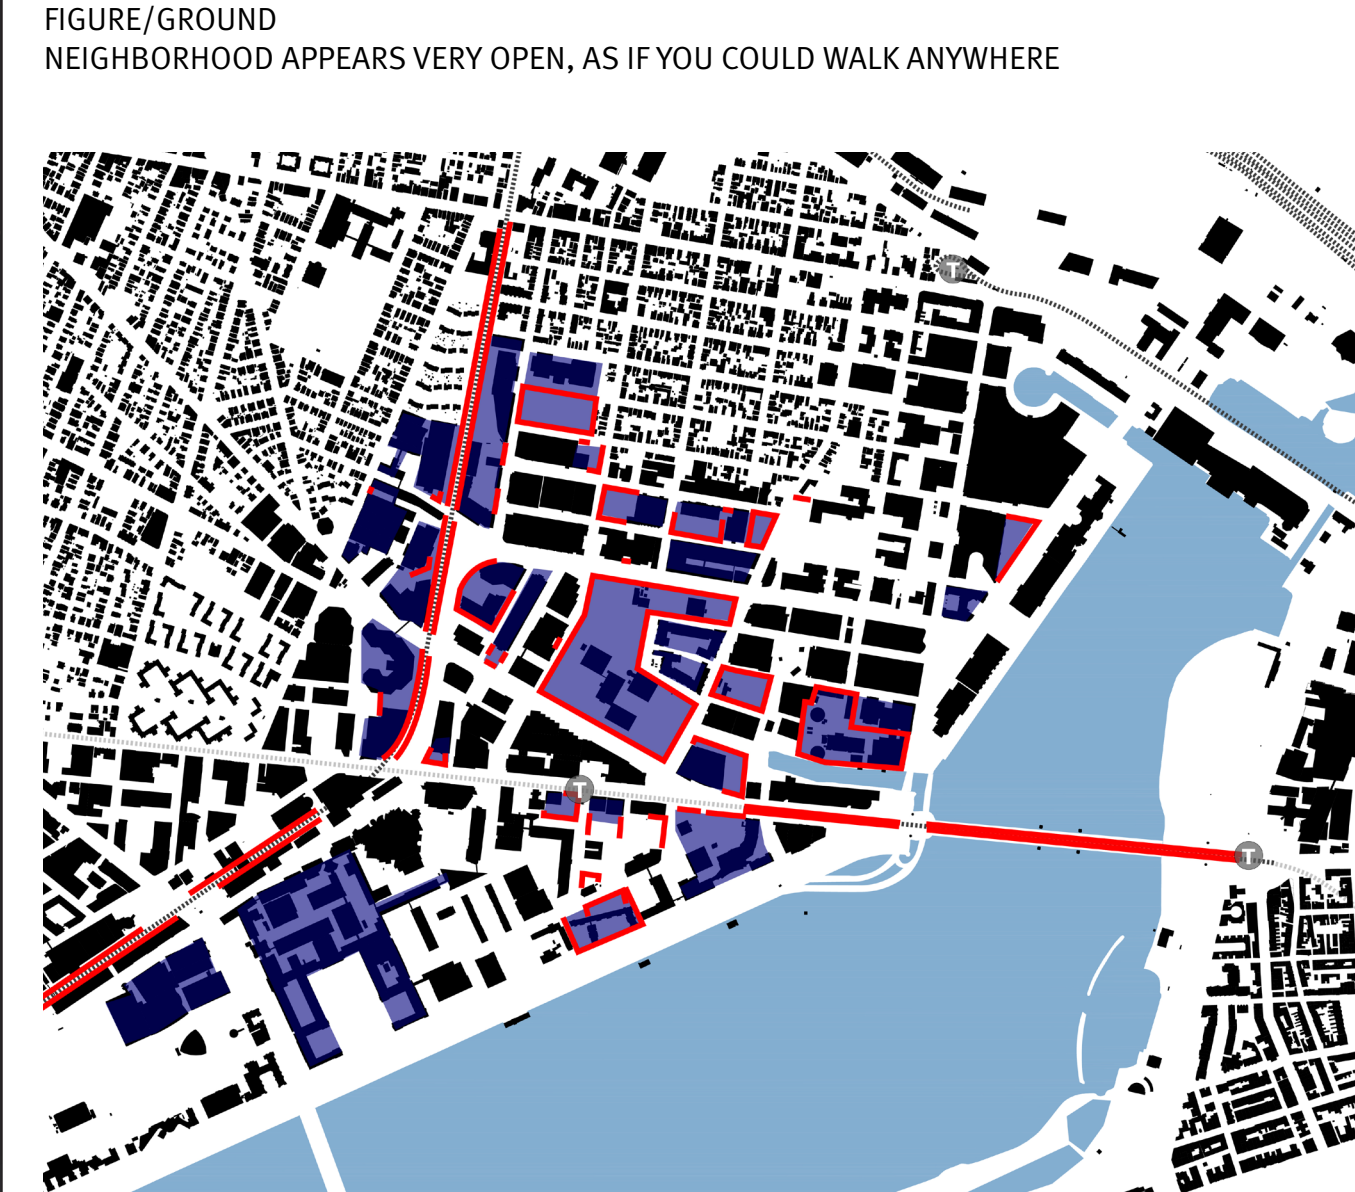

CONNECT KENDALL

RICHARD BURCK ASSOCIATES, INC. • SPACE SYNTAX LTD. • BERKELEY INVESTMENTS, INC. • CHARLES RIVER WATERSHED ASSOCIATION • SAMIOTES CONSULTANTS, INC. • HOWARD/STEIN-HUDSON ASSOCIATES, INC. • BARBARA GOLDSTEIN & ASSOCIATES • SITE MASTERS, INC. • PINE & SWALLOW ENVIRONMENTAL SERVICES • TREE SPECIALISTS, INC.