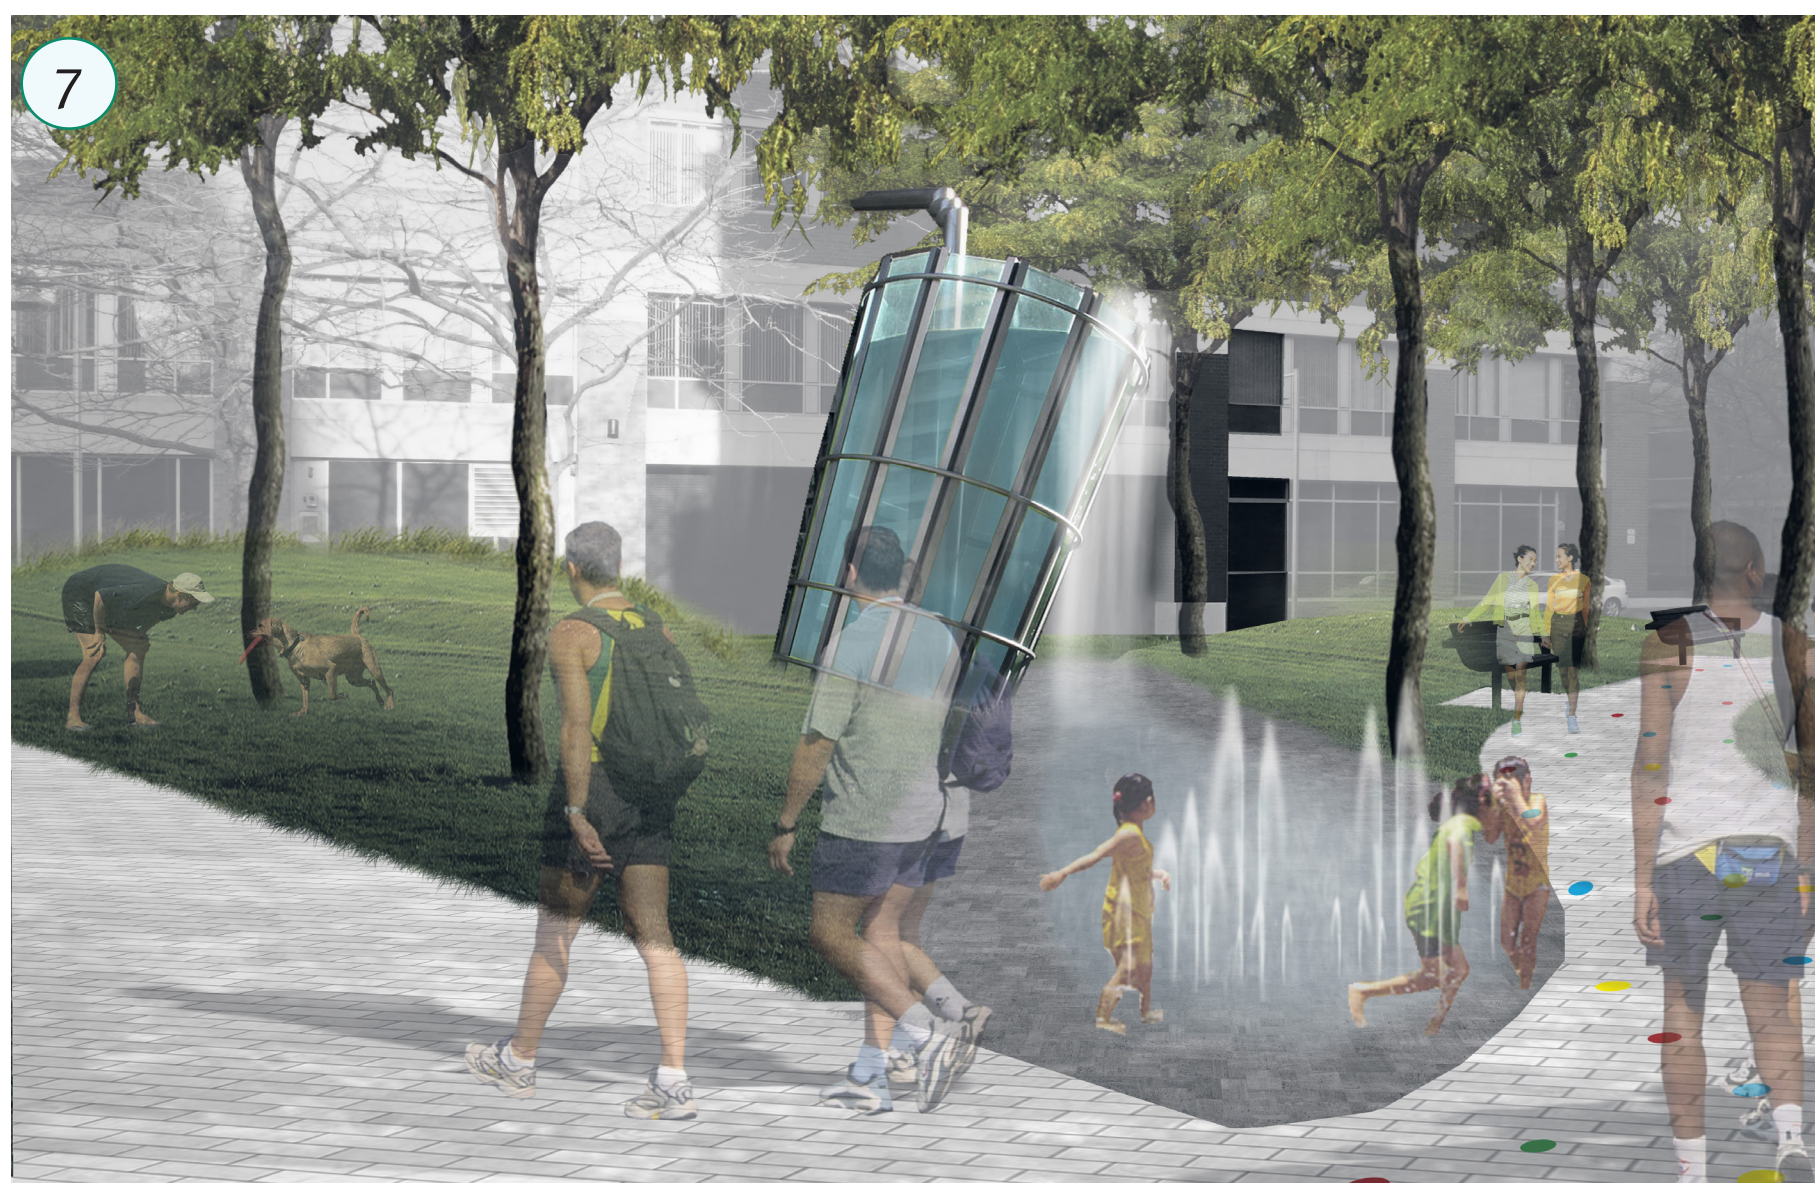

DENDRITIC PATH

CONNECT KENDALL

RICHARD BURCK ASSOCIATES, INC. • SPACE SYNTAX LTD. • BERKELEY INVESTMENTS, INC. • CHARLES RIVER WATERSHED ASSOCIATION • SAMIOTES CONSULTANTS, INC. • HOWARD/STEIN-HUDSON ASSOCIATES, INC. • BARBARA GOLDSTEIN & ASSOCIATES • SITE MASTERS, INC. • PINE & SWALLOW ENVIRONMENTAL SERVICES • TREE SPECIALISTS, INC.