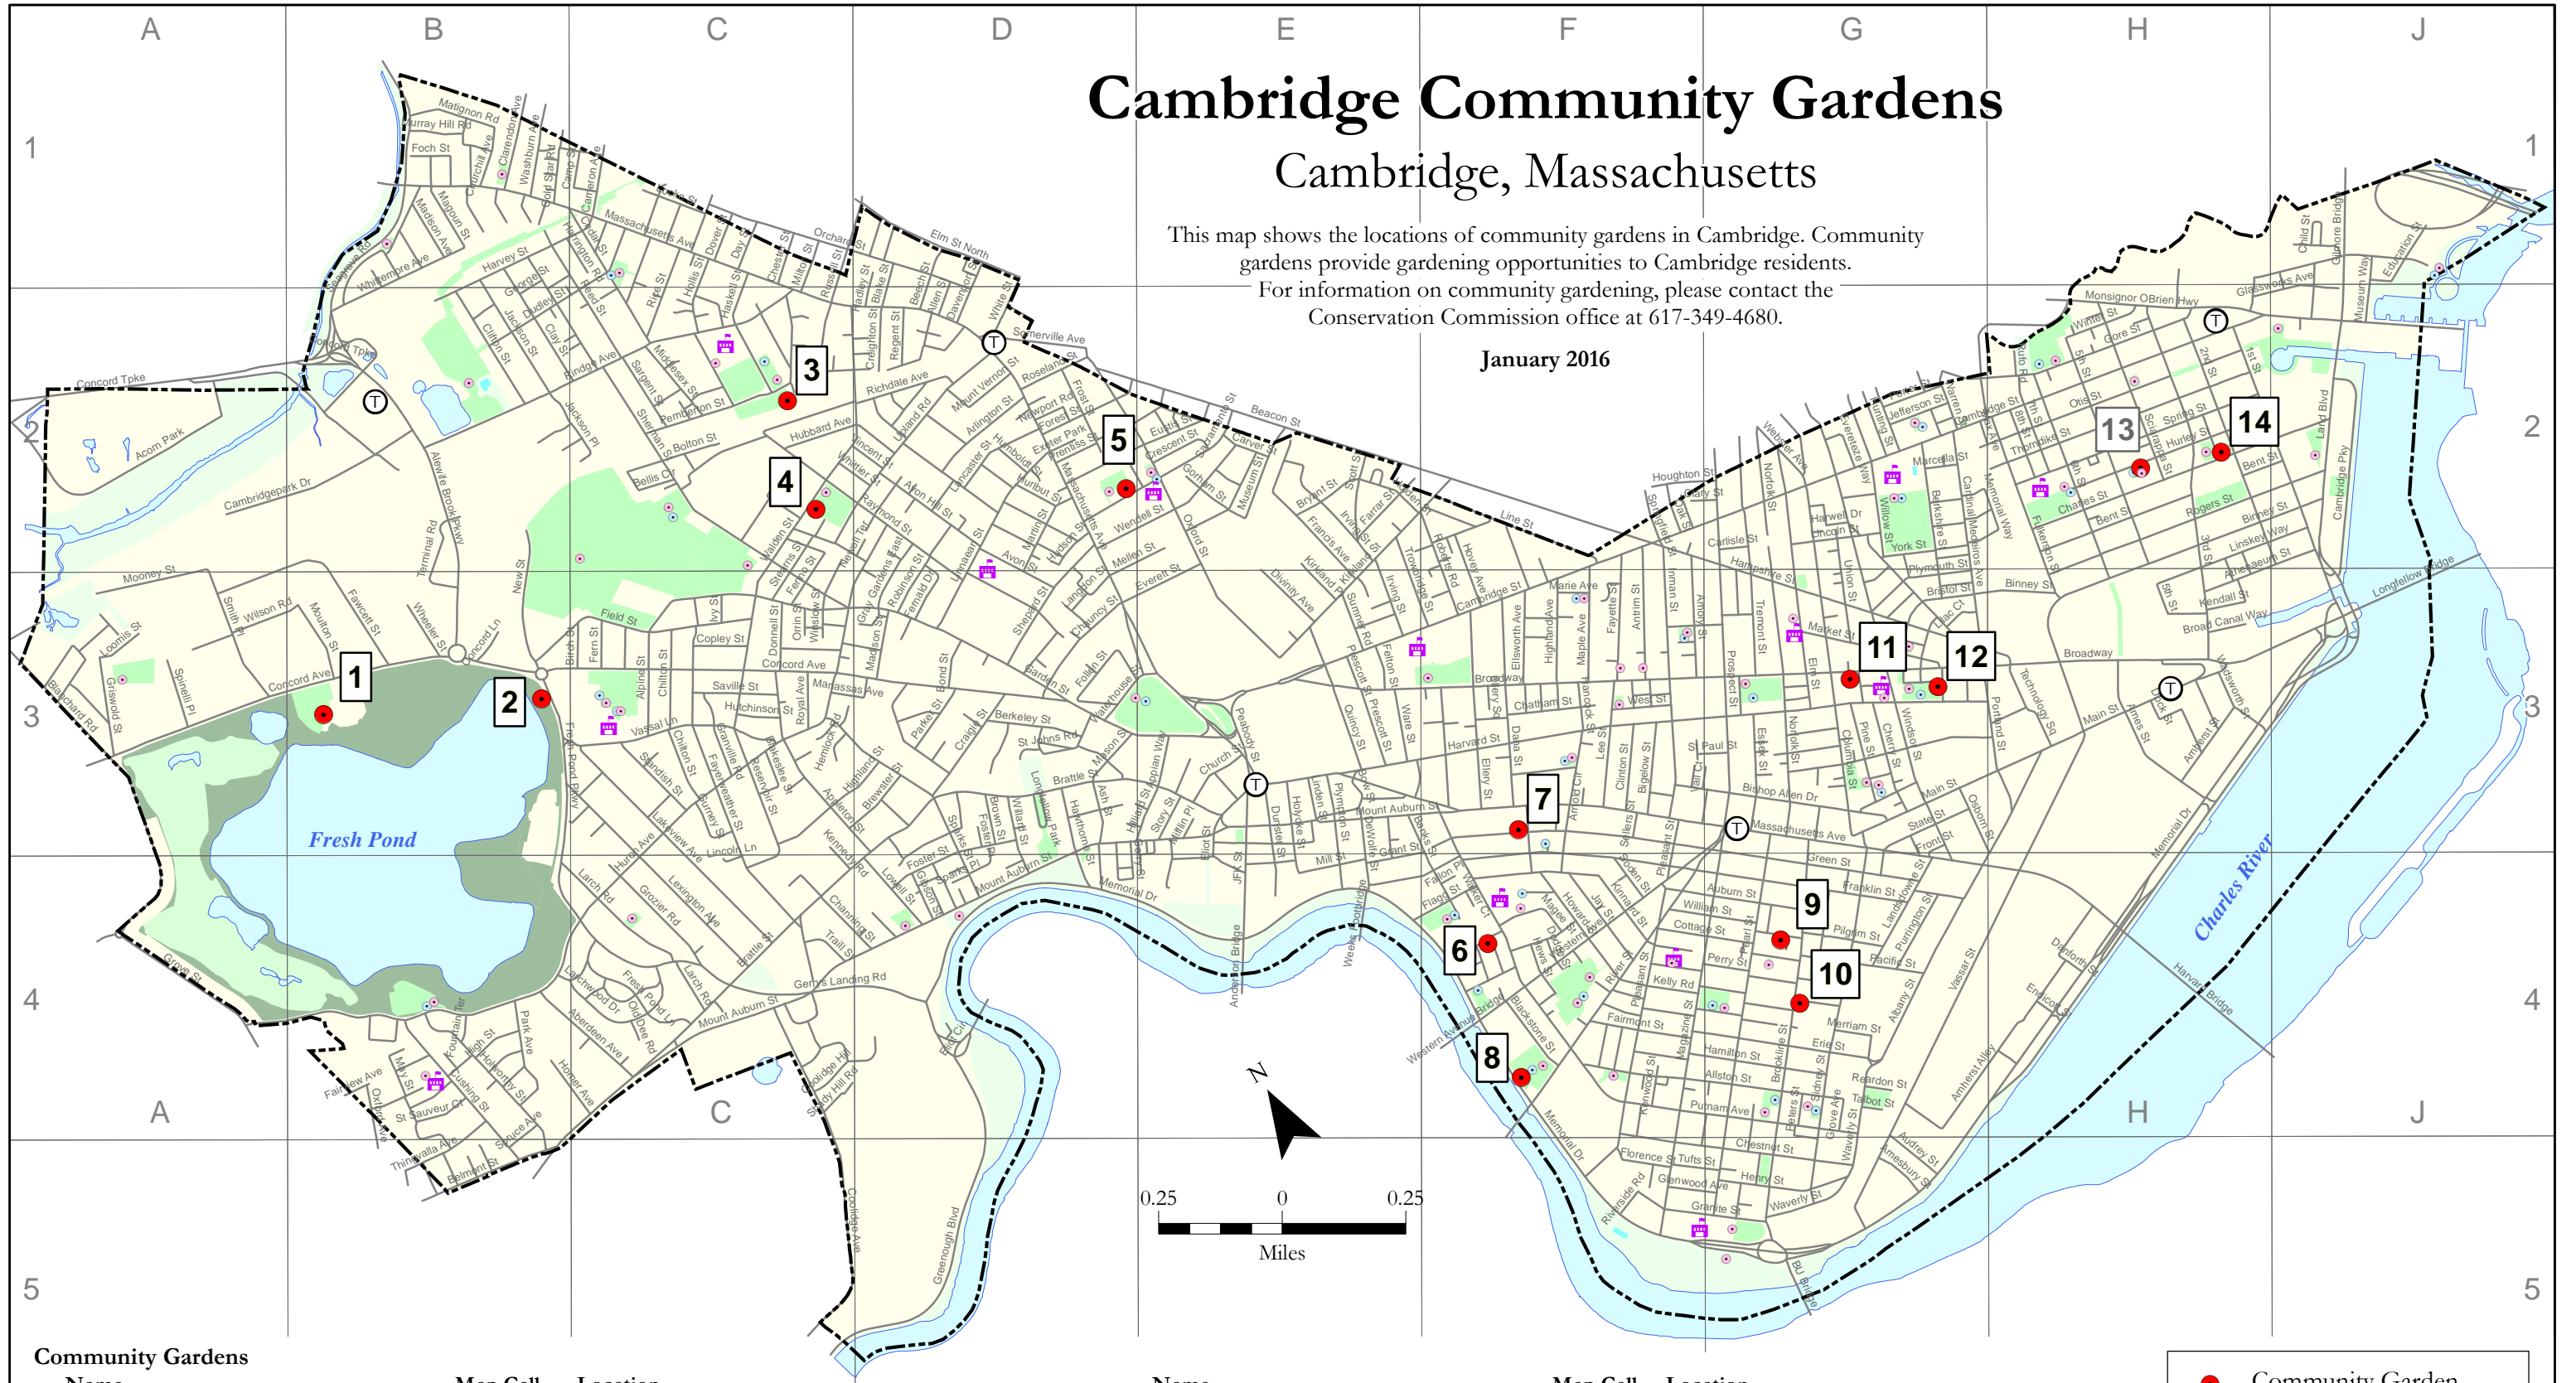

January 2016

Community Gardens

Name	Map Cell	Location
1 William G. Maher Park Community Garden	B3	650 Concord Ave at Neville Manor
2 Fresh Pond Reservation/Parkway Garden	B3	Fresh Pond Parkway
3 McMath Park Community Garden	C2	Pemberton St
4 Corcoran Park Community Garden	C2	Walden St
5 Sacramento Street Community Garden	D2	Sacramento St
6 Field of Dreams Garden	F4	Corner of Elmer St & Banks St
7 Green Street Neighborhood Garden	F3	Corner of Green St & Bay St

Name	Map Cell	Location
8 Riverside Press Community Garden	F4	Memorial Dr
9 Peggy Hayes Memorial Garden	G4	Watson St
10 Emily Garden	G4	Corner of Brookline St & Emily St
11 Squirrel Brand Community Garden	G3	Corner of Broadway & Boardman St
12 Moore Street Community Garden	G3	Moore St
13 Hurley Park Community Garden	H2	Hurley St
14 Costa Lopez Taylor Park Community Garden	H2	Corner of Lopez Ave & Charles St

- Community Garden
- Playground Location
- Waterplay Location
- Public School Building
- T MBTA Subway Station