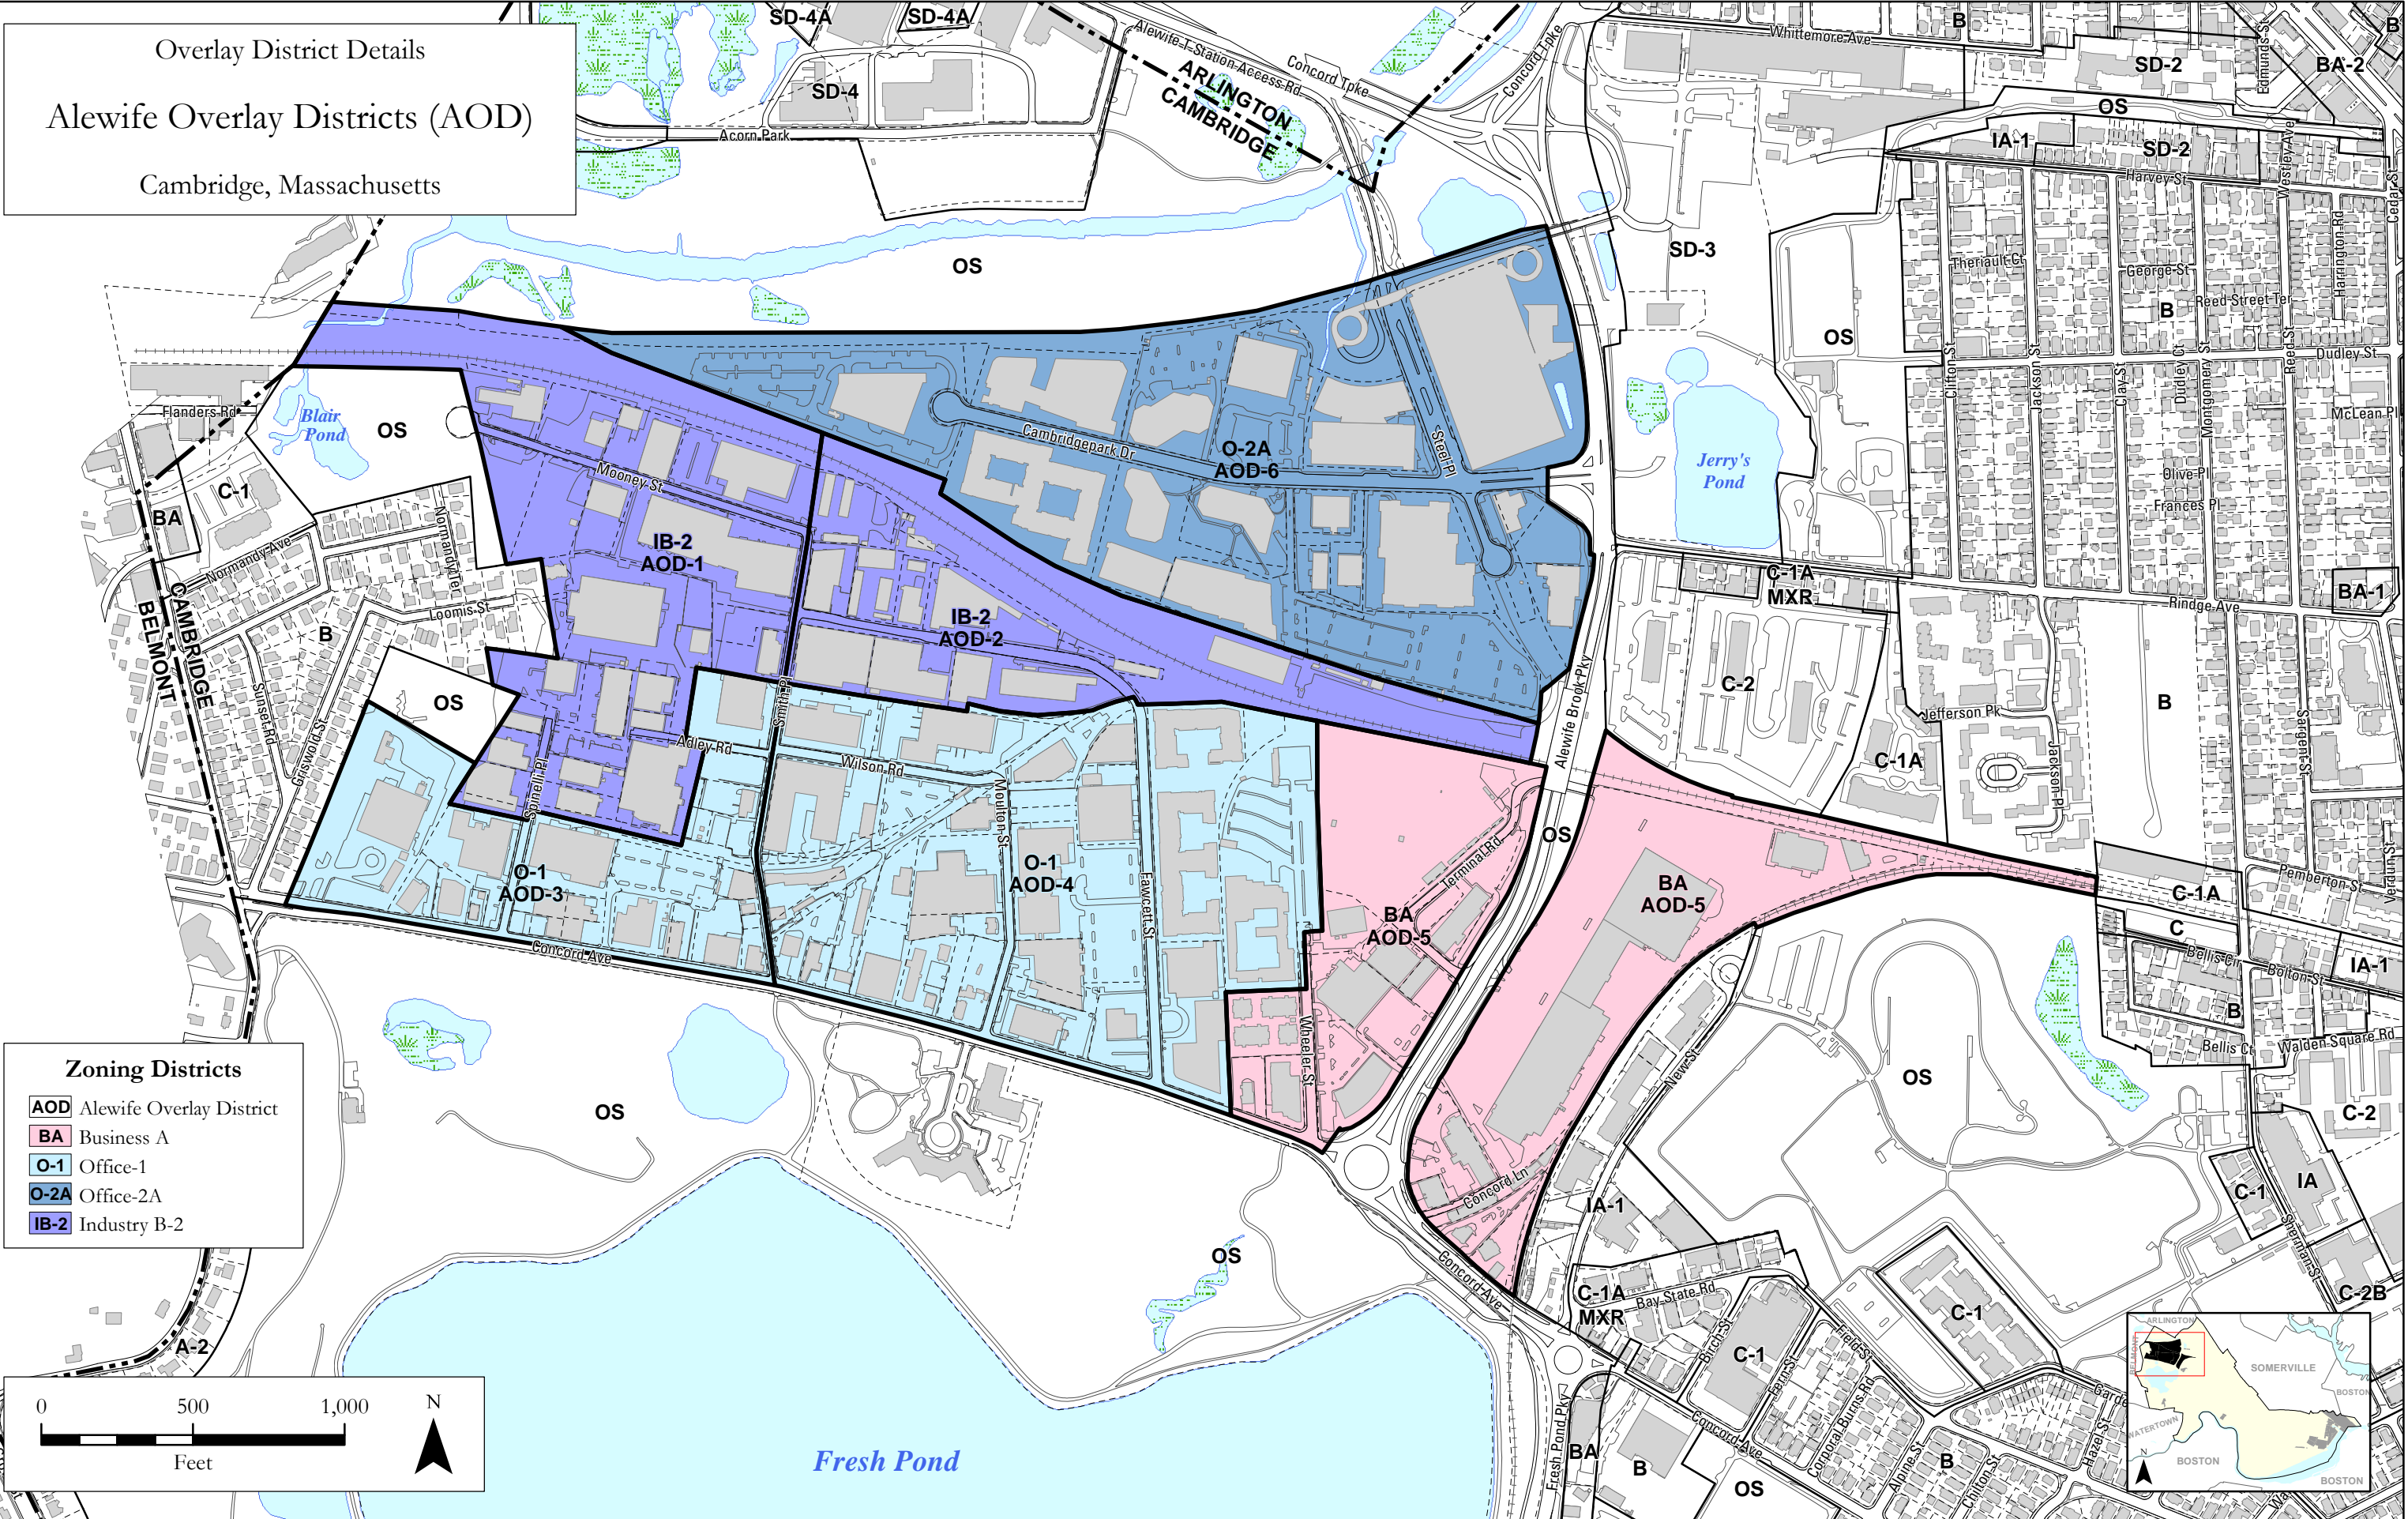

Overlay District Details
 Alewife Overlay Districts (AOD)
 Cambridge, Massachusetts

Zoning Districts

- AOD** Alewife Overlay District
- BA** Business A
- O-1** Office-1
- O-2A** Office-2A
- IB-2** Industry B-2