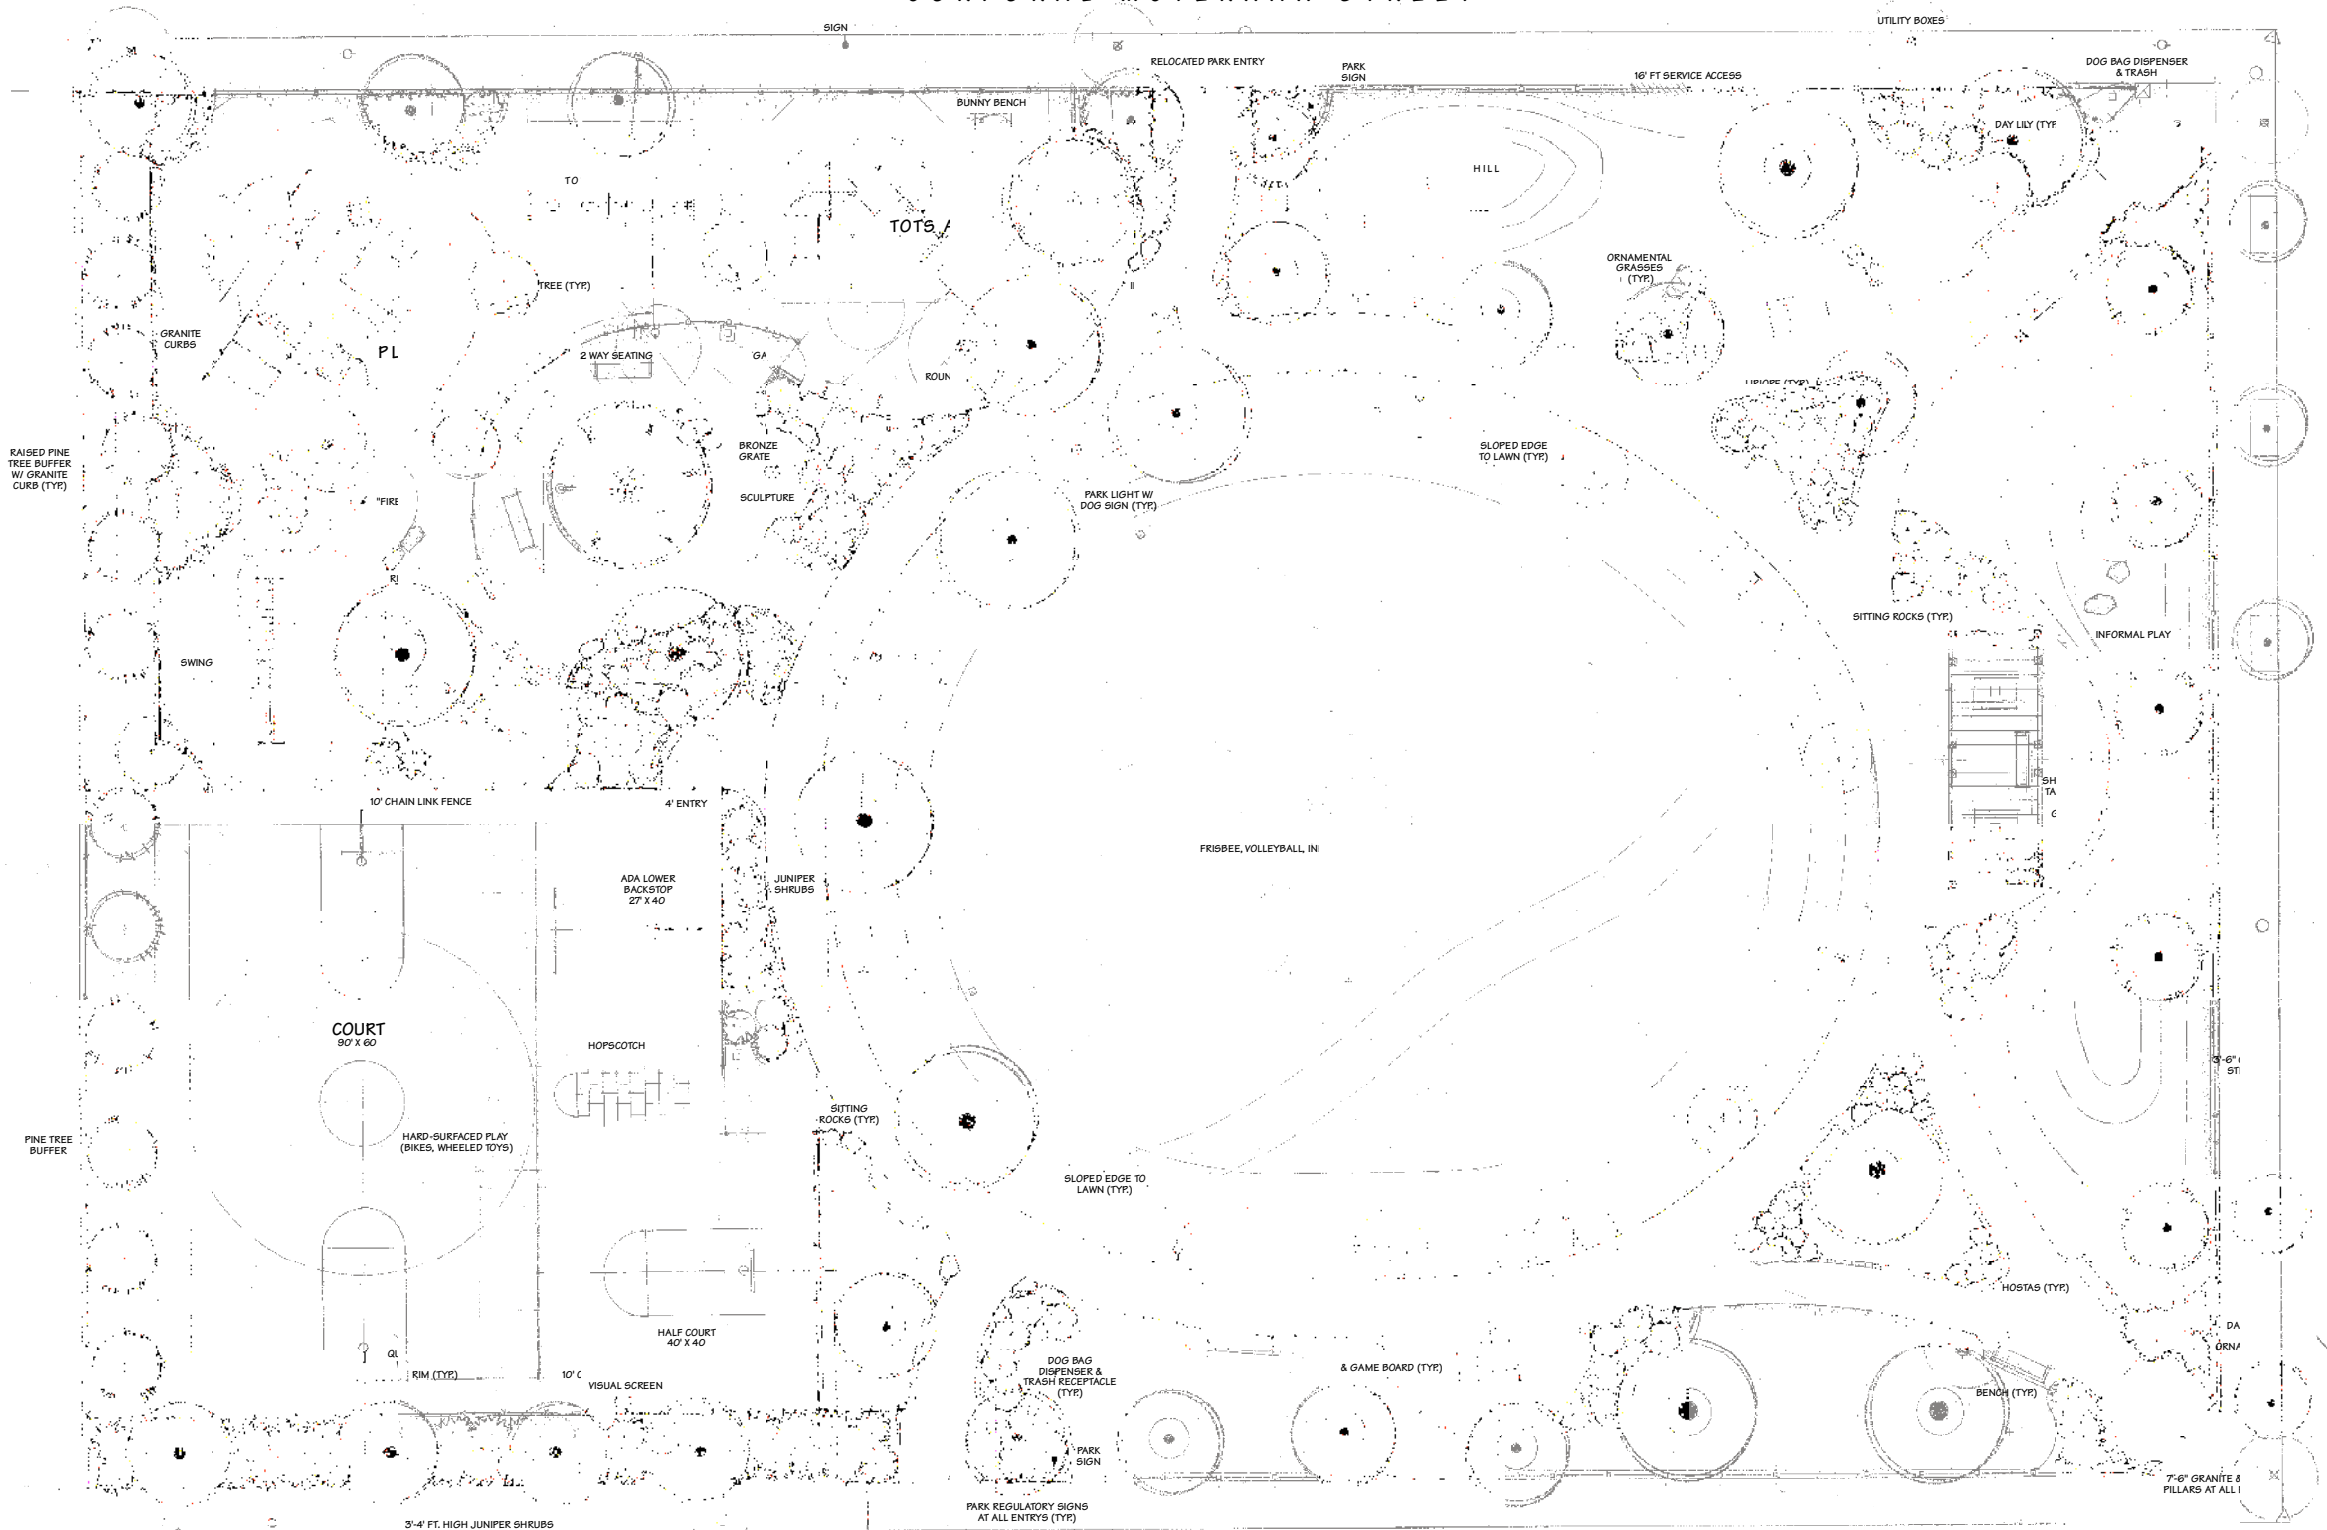

DANA SQUARE CONCEPT PLANS

ESTABLISHED 1856 ~ CITY OF CAMBRIDGE ~ NOVEMBER 2003

PLAN

COMMUNITY DEVELOPMENT DEPARTMENT

SCALE:

CORPORAL MCTERNAN STREET

LAWRENCE STRE