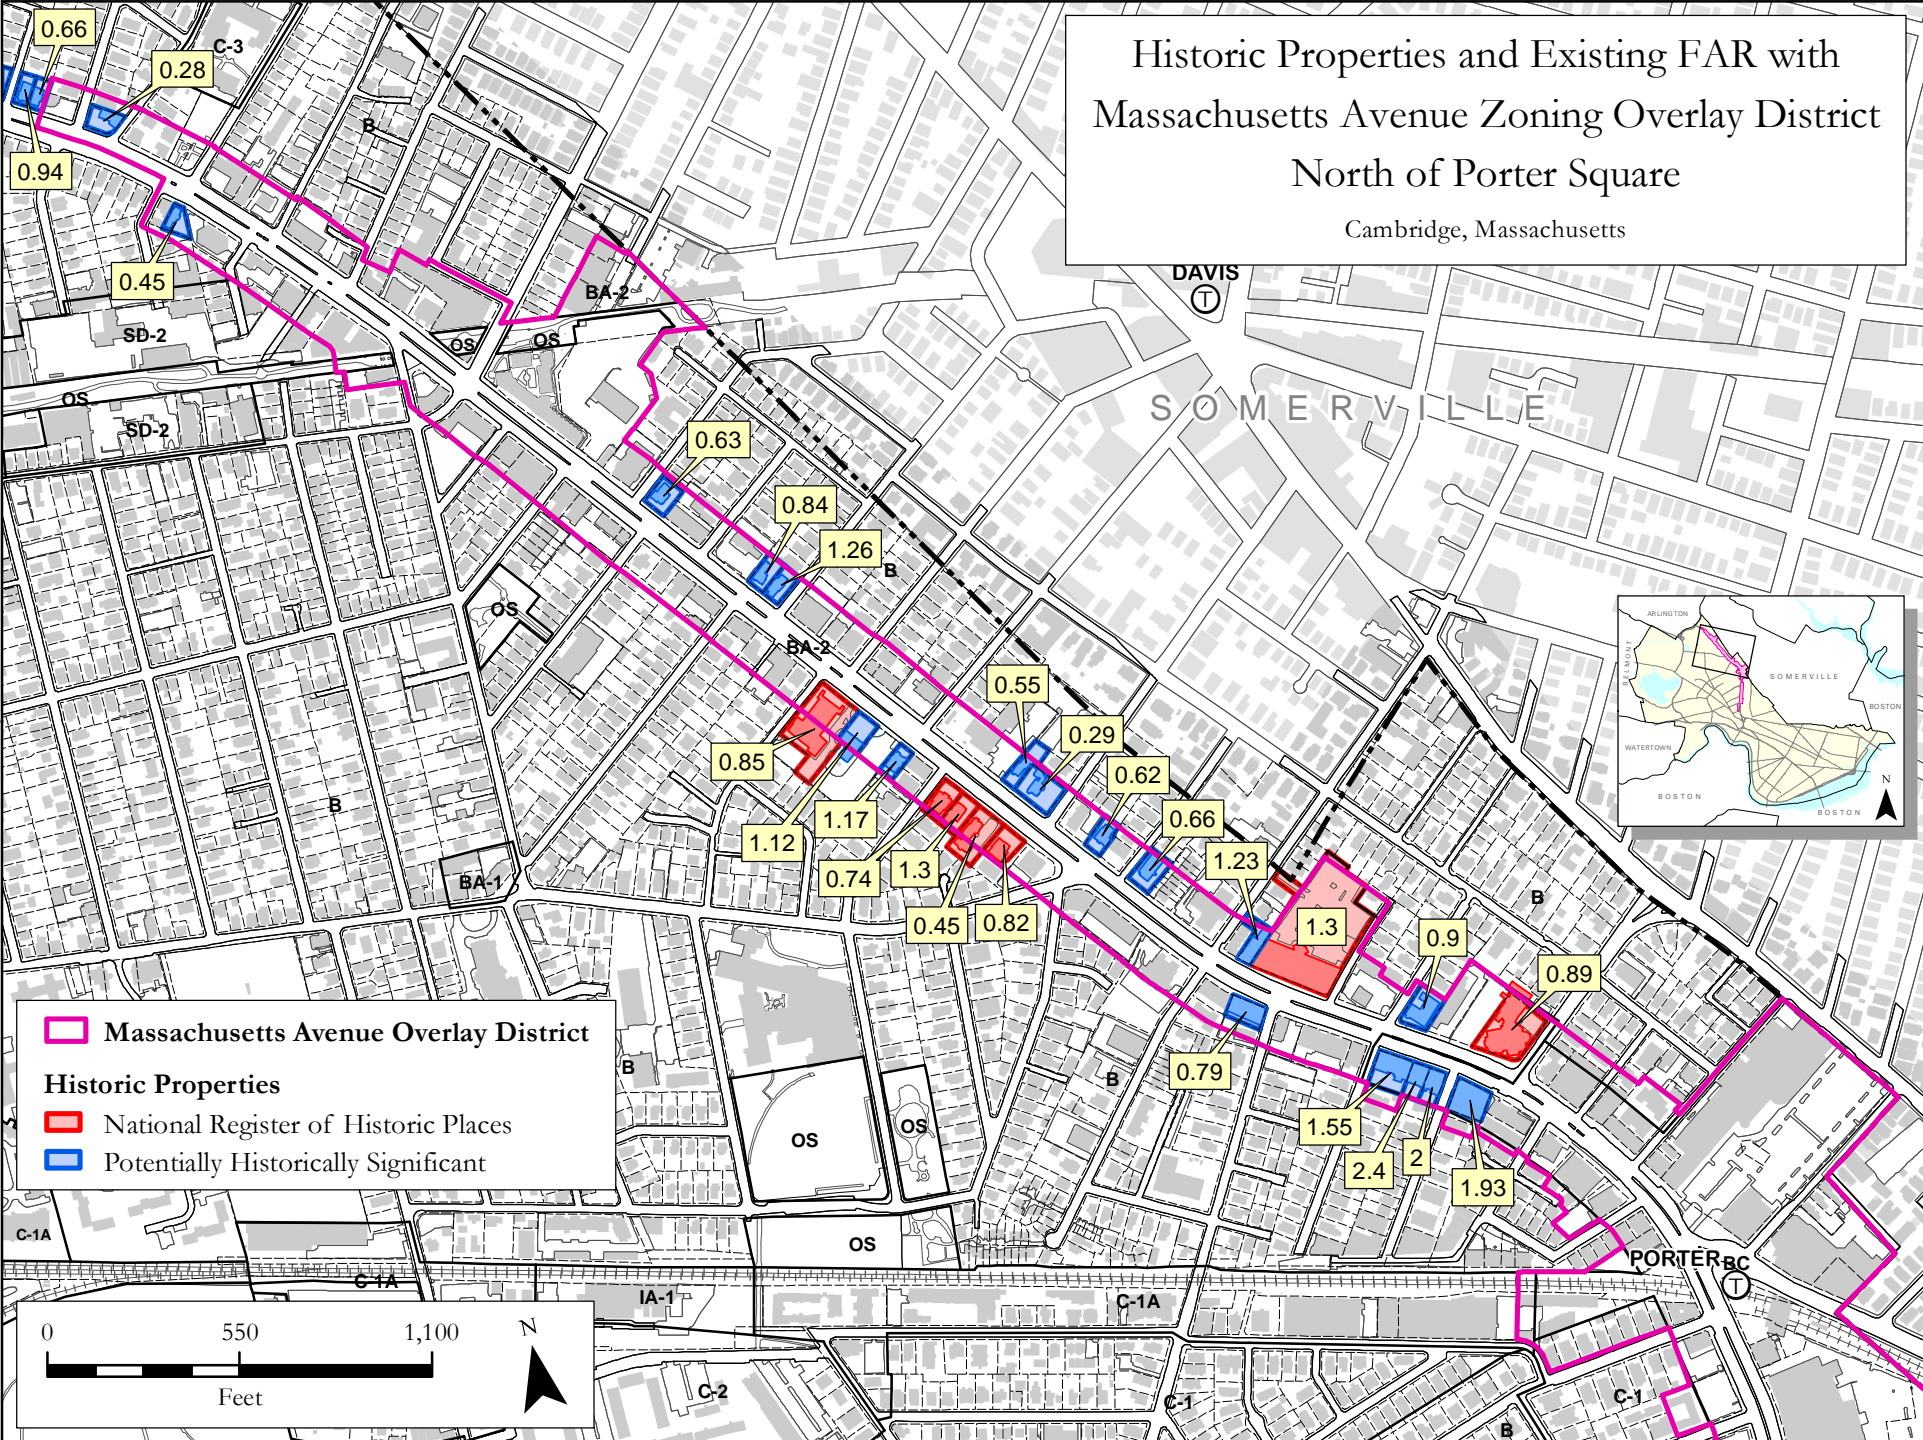

# Historic Properties and Existing FAR with Massachusetts Avenue Zoning Overlay District North of Porter Square

Cambridge, Massachusetts

**Massachusetts Avenue Overlay District**

**Historic Properties**

- National Register of Historic Places
- Potentially Historically Significant