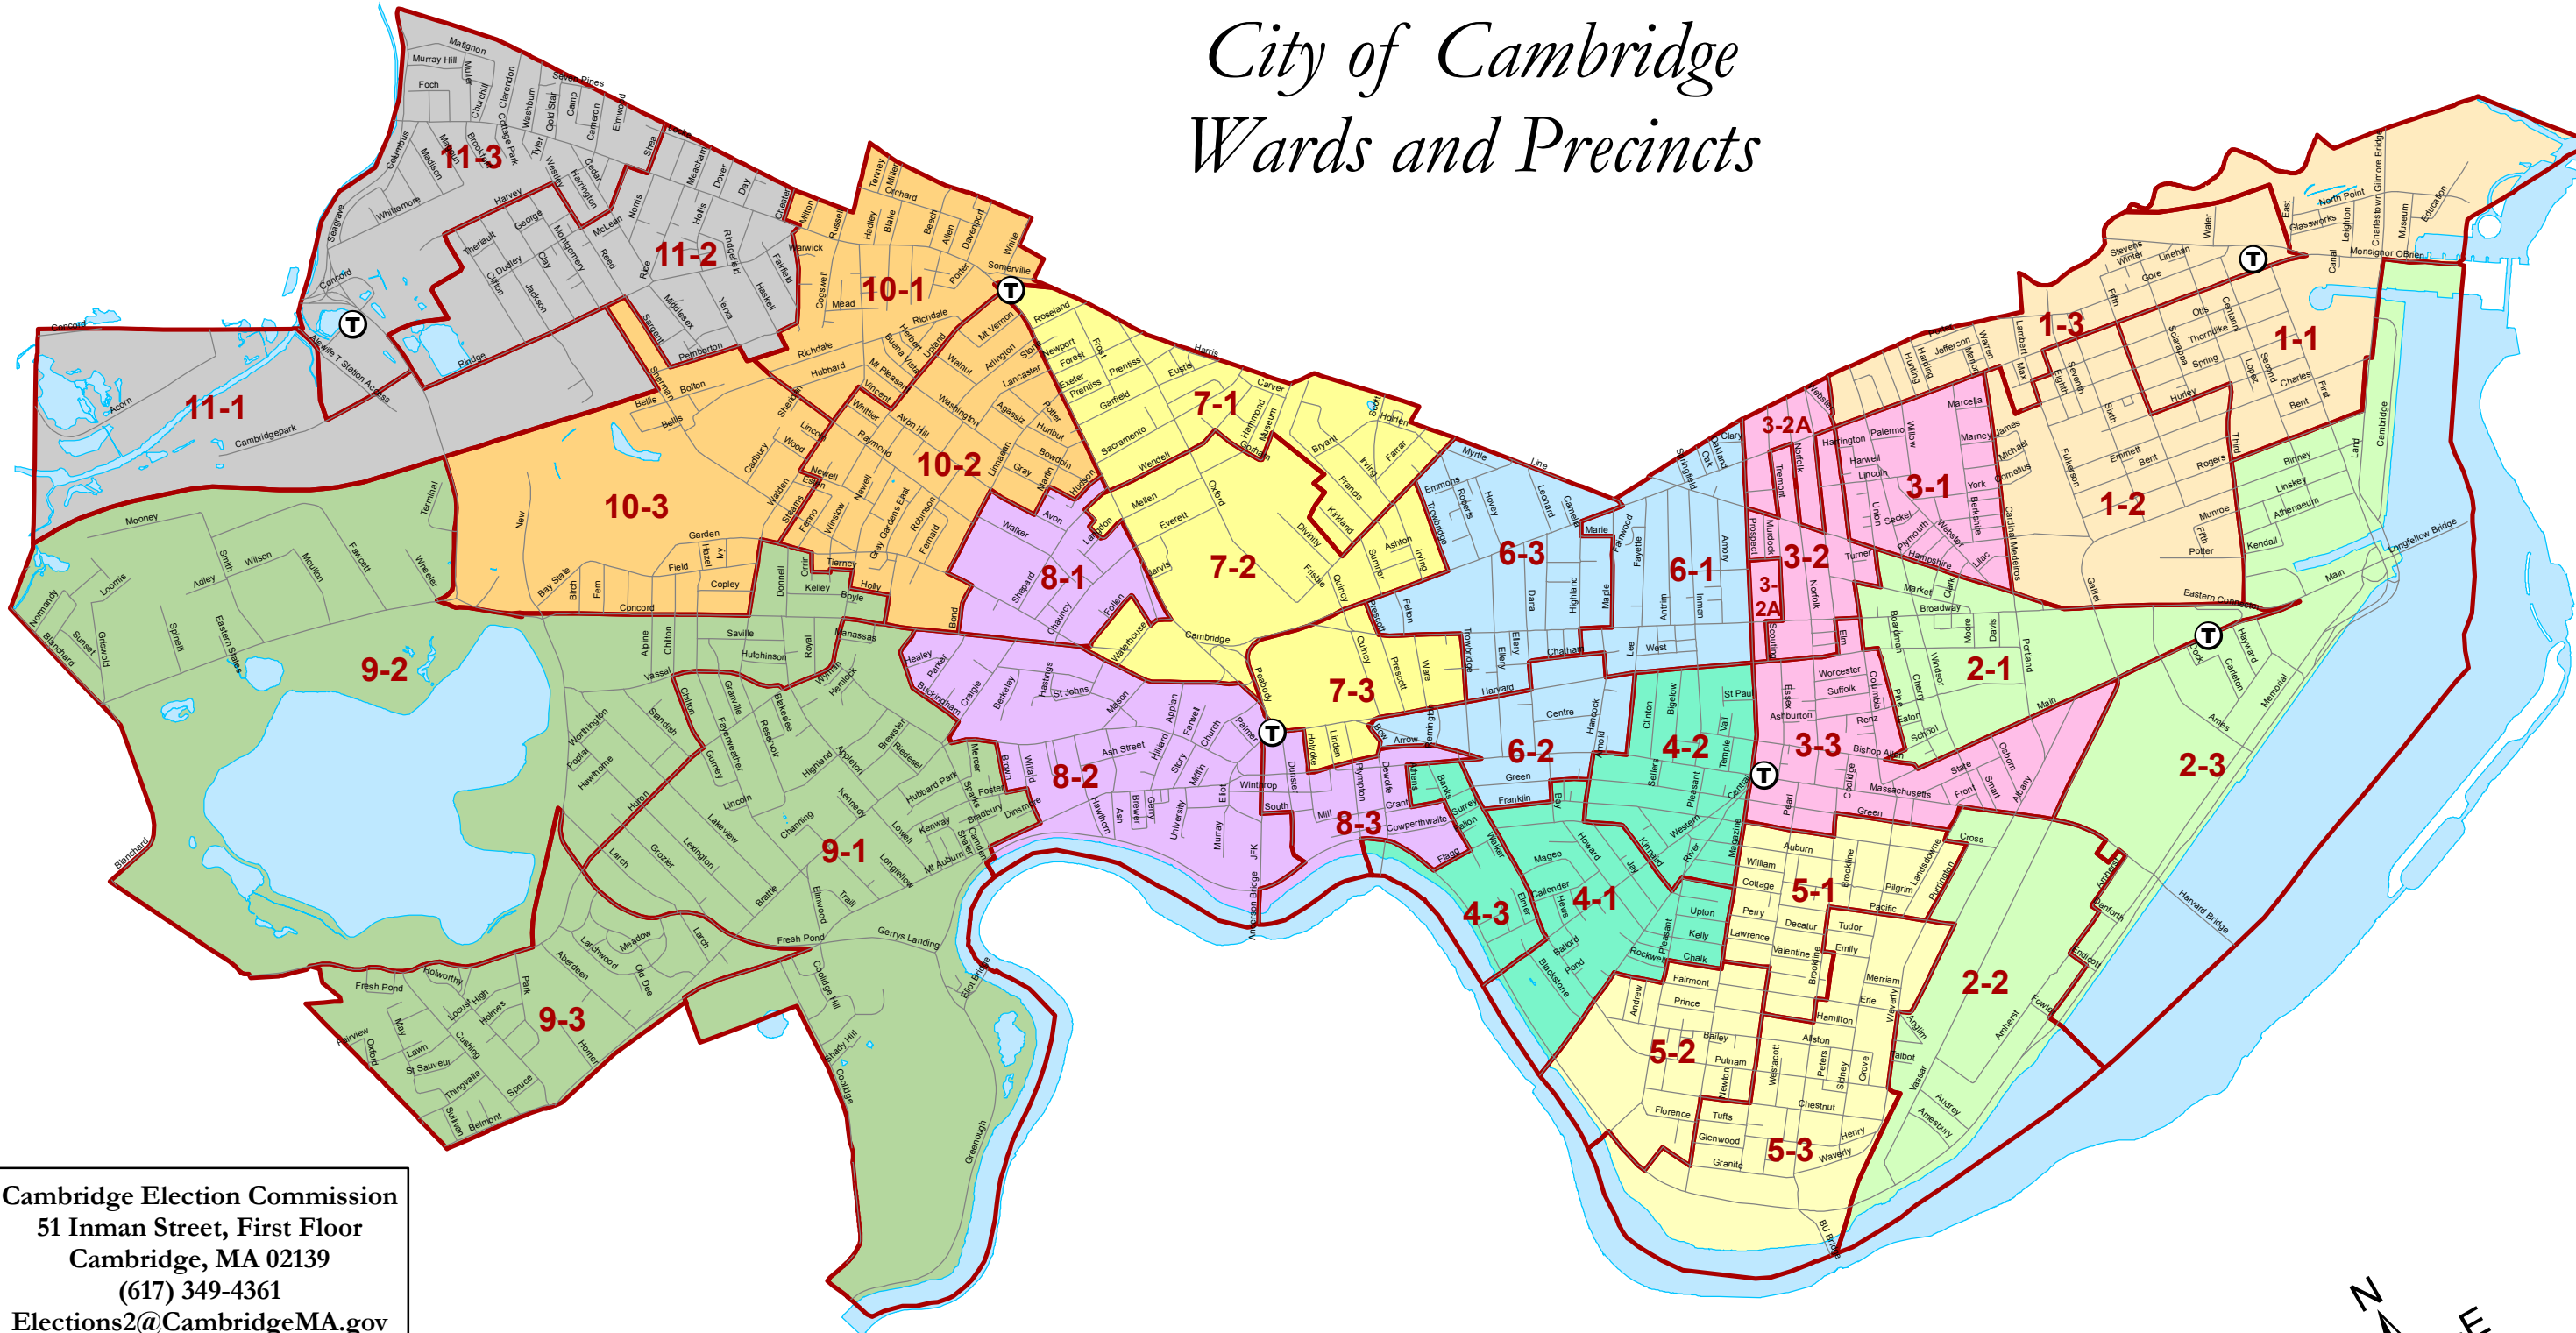

City of Cambridge Wards and Precincts

Cambridge Election Commission
 51 Inman Street, First Floor
 Cambridge, MA 02139
 (617) 349-4361
 Elections2@CambridgeMA.gov

Legend
 Ward and Precinct Boundaries

11 Wards, 33 Precincts approved by the Cambridge Election Commission on June 15, 2011
 and the Local Election District Review Commission (LEDRC) on July 14, 2011.
 Wards and Precincts effective December 31, 2011.