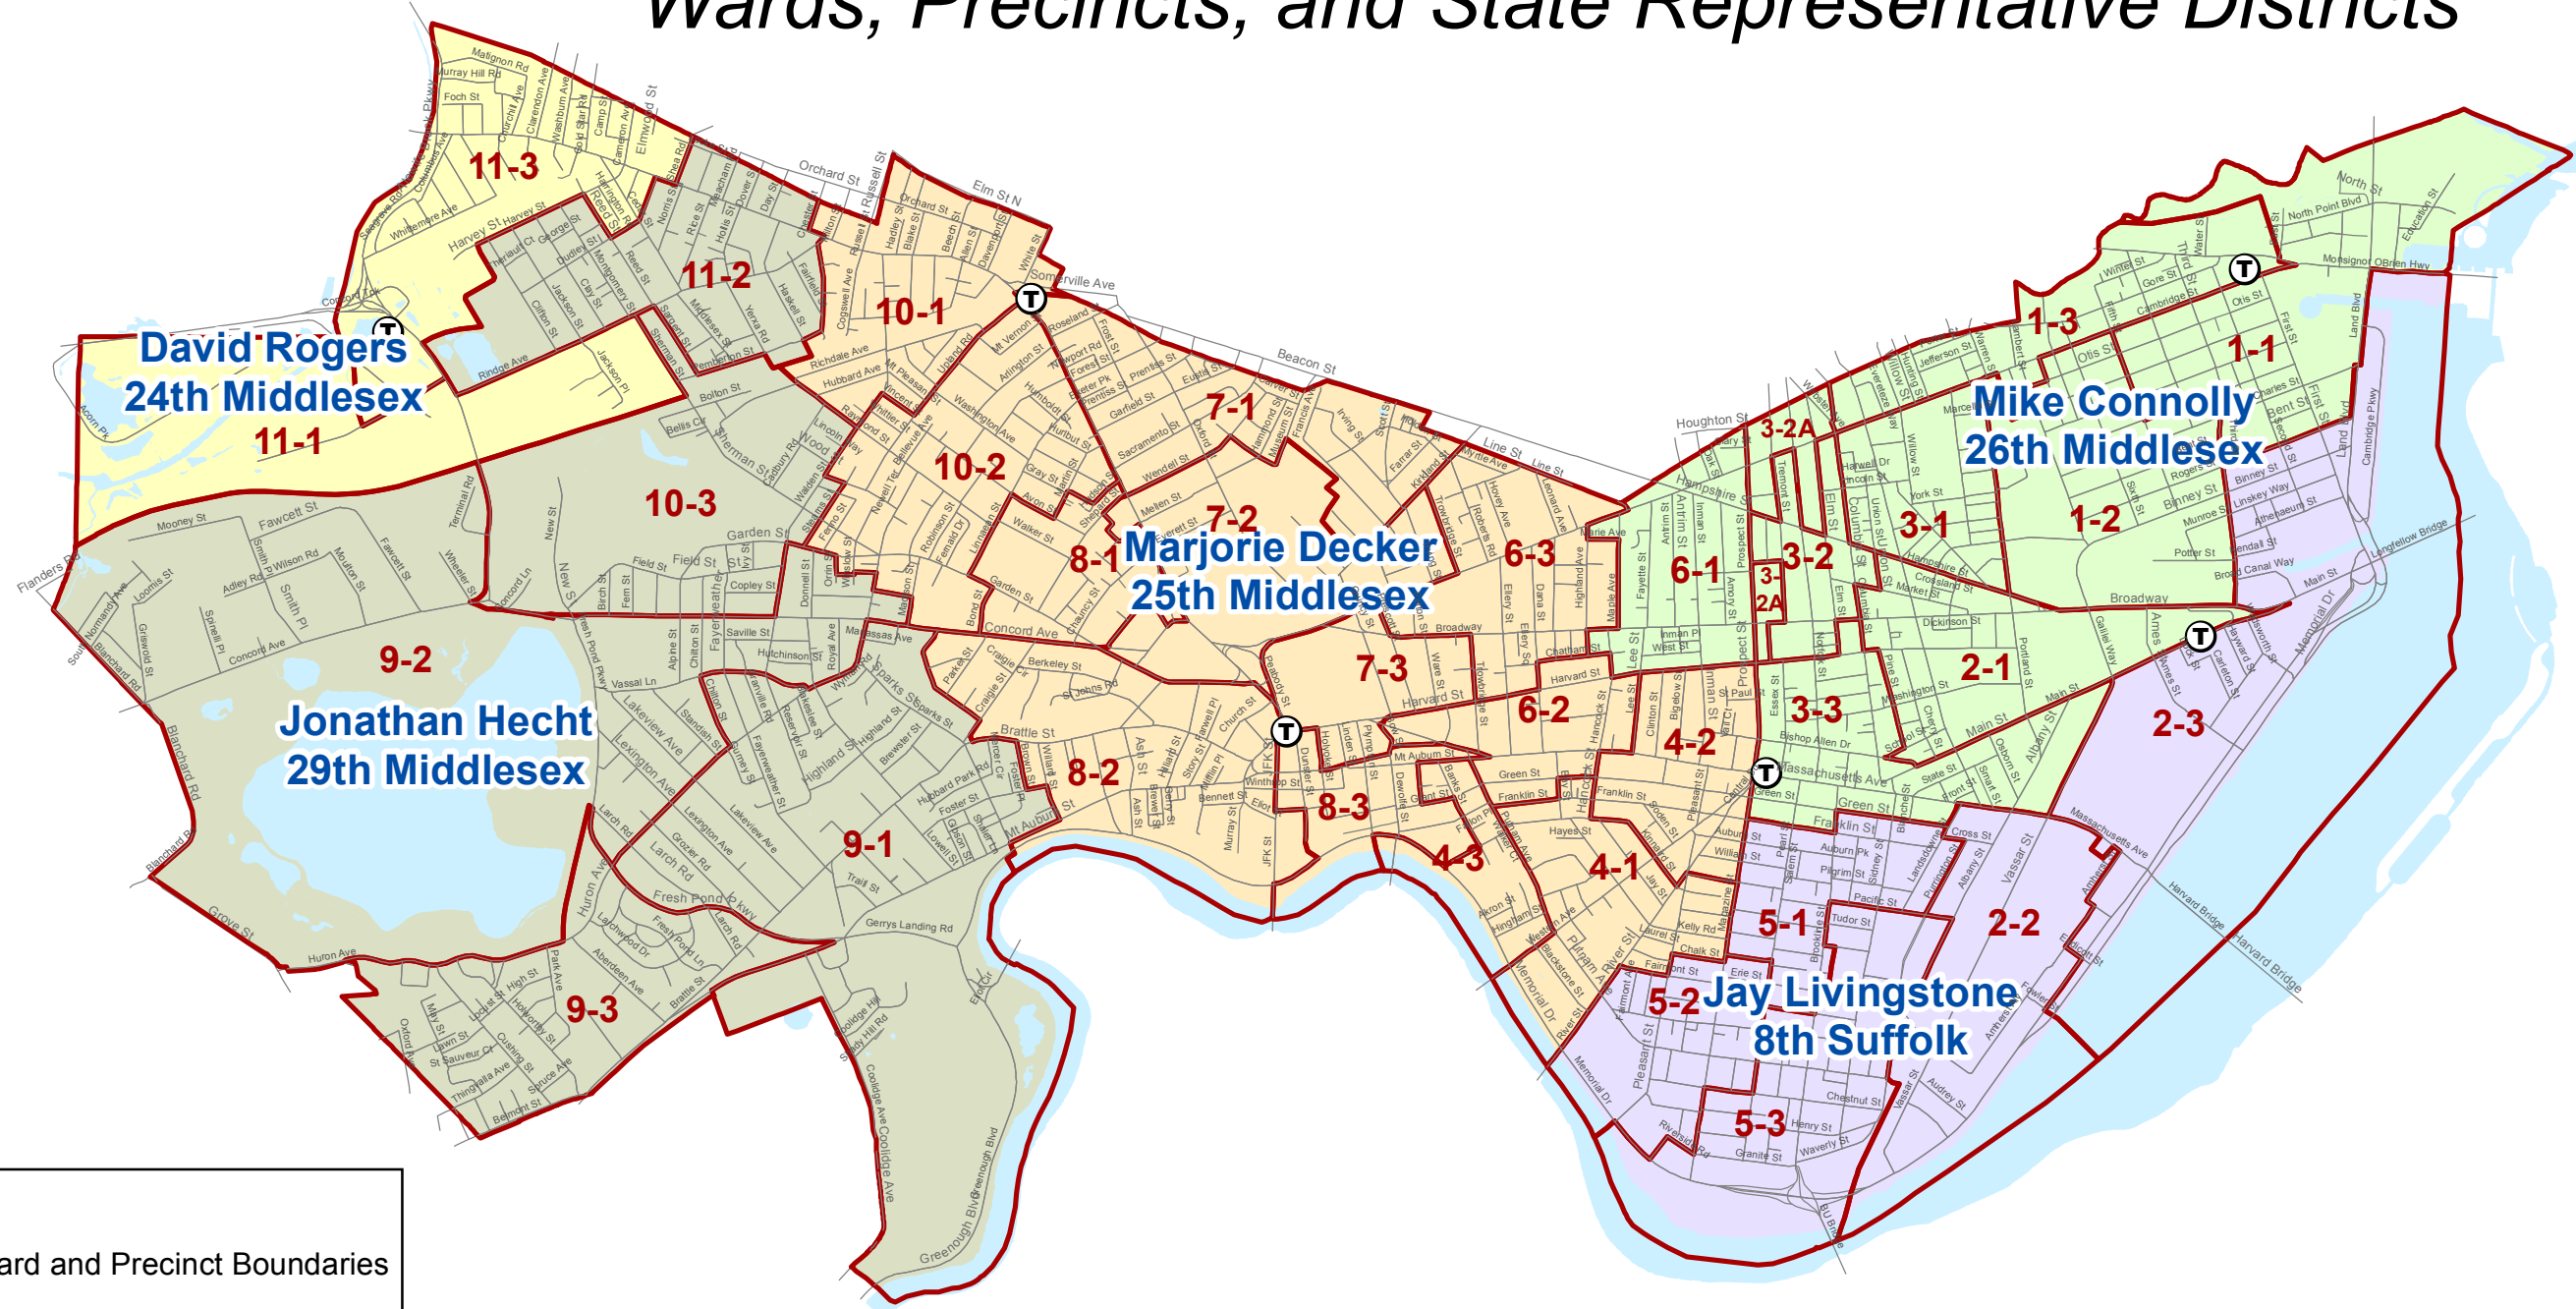

City of Cambridge

Wards, Precincts, and State Representative Districts

David Rogers
24th Middlesex

Mike Connolly
26th Middlesex

Marjorie Decker
25th Middlesex

Jonathan Hecht
29th Middlesex

Jay Livingstone
8th Suffolk

Legend

Ward and Precinct Boundaries

District

- 24th Middlesex
- 25th Middlesex
- 26th Middlesex
- 29th Middlesex
- 8th Suffolk

Cambridge Election Commission
51 Inman Street, First Floor
Cambridge, MA 02139
(617) 349-4361
Elections2@CambridgeMA.gov

11 Wards, 33 Precincts approved by the Cambridge Election Commission on June 15, 2011
and the Local Election District Review Commission (LEDRC) on July 14, 2011.
Wards and Precincts effective December 31, 2011.