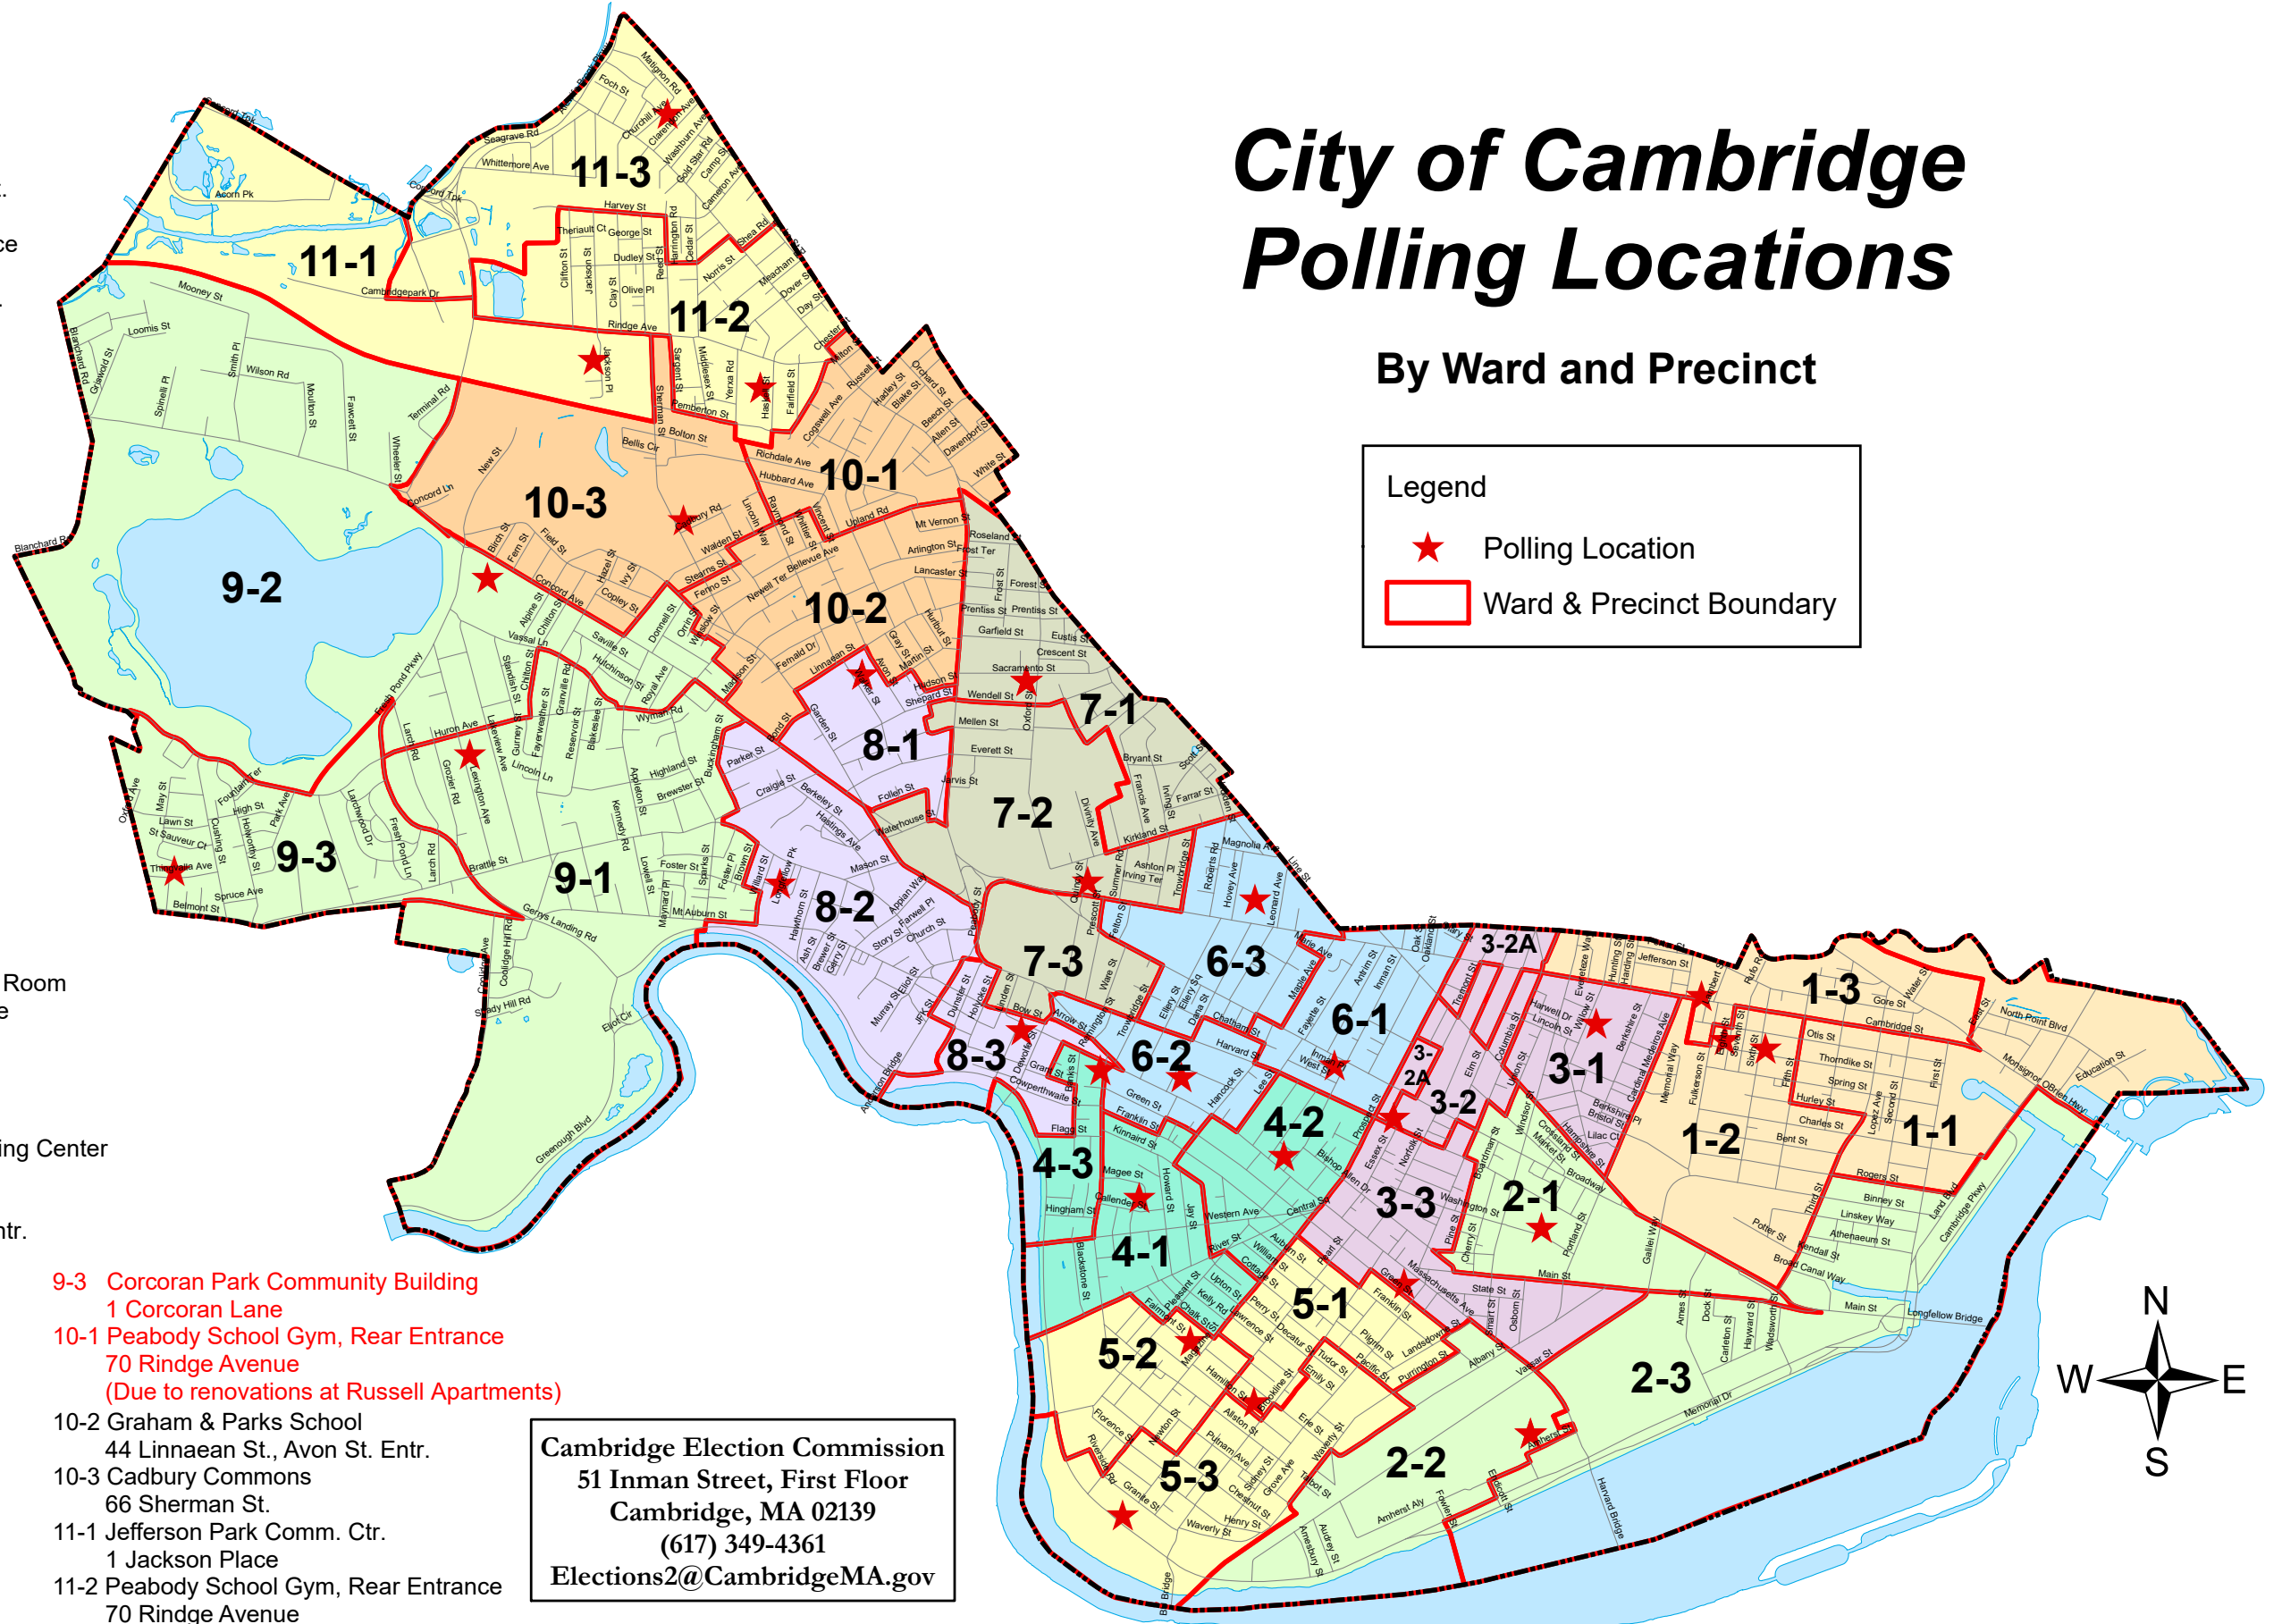

City of Cambridge Polling Locations

By Ward and Precinct

Legend

- ★ Polling Location
- ▭ Ward & Precinct Boundary

Cambridge Election Commission
51 Inman Street, First Floor
Cambridge, MA 02139
(617) 349-4361
Elections2@CambridgeMA.gov