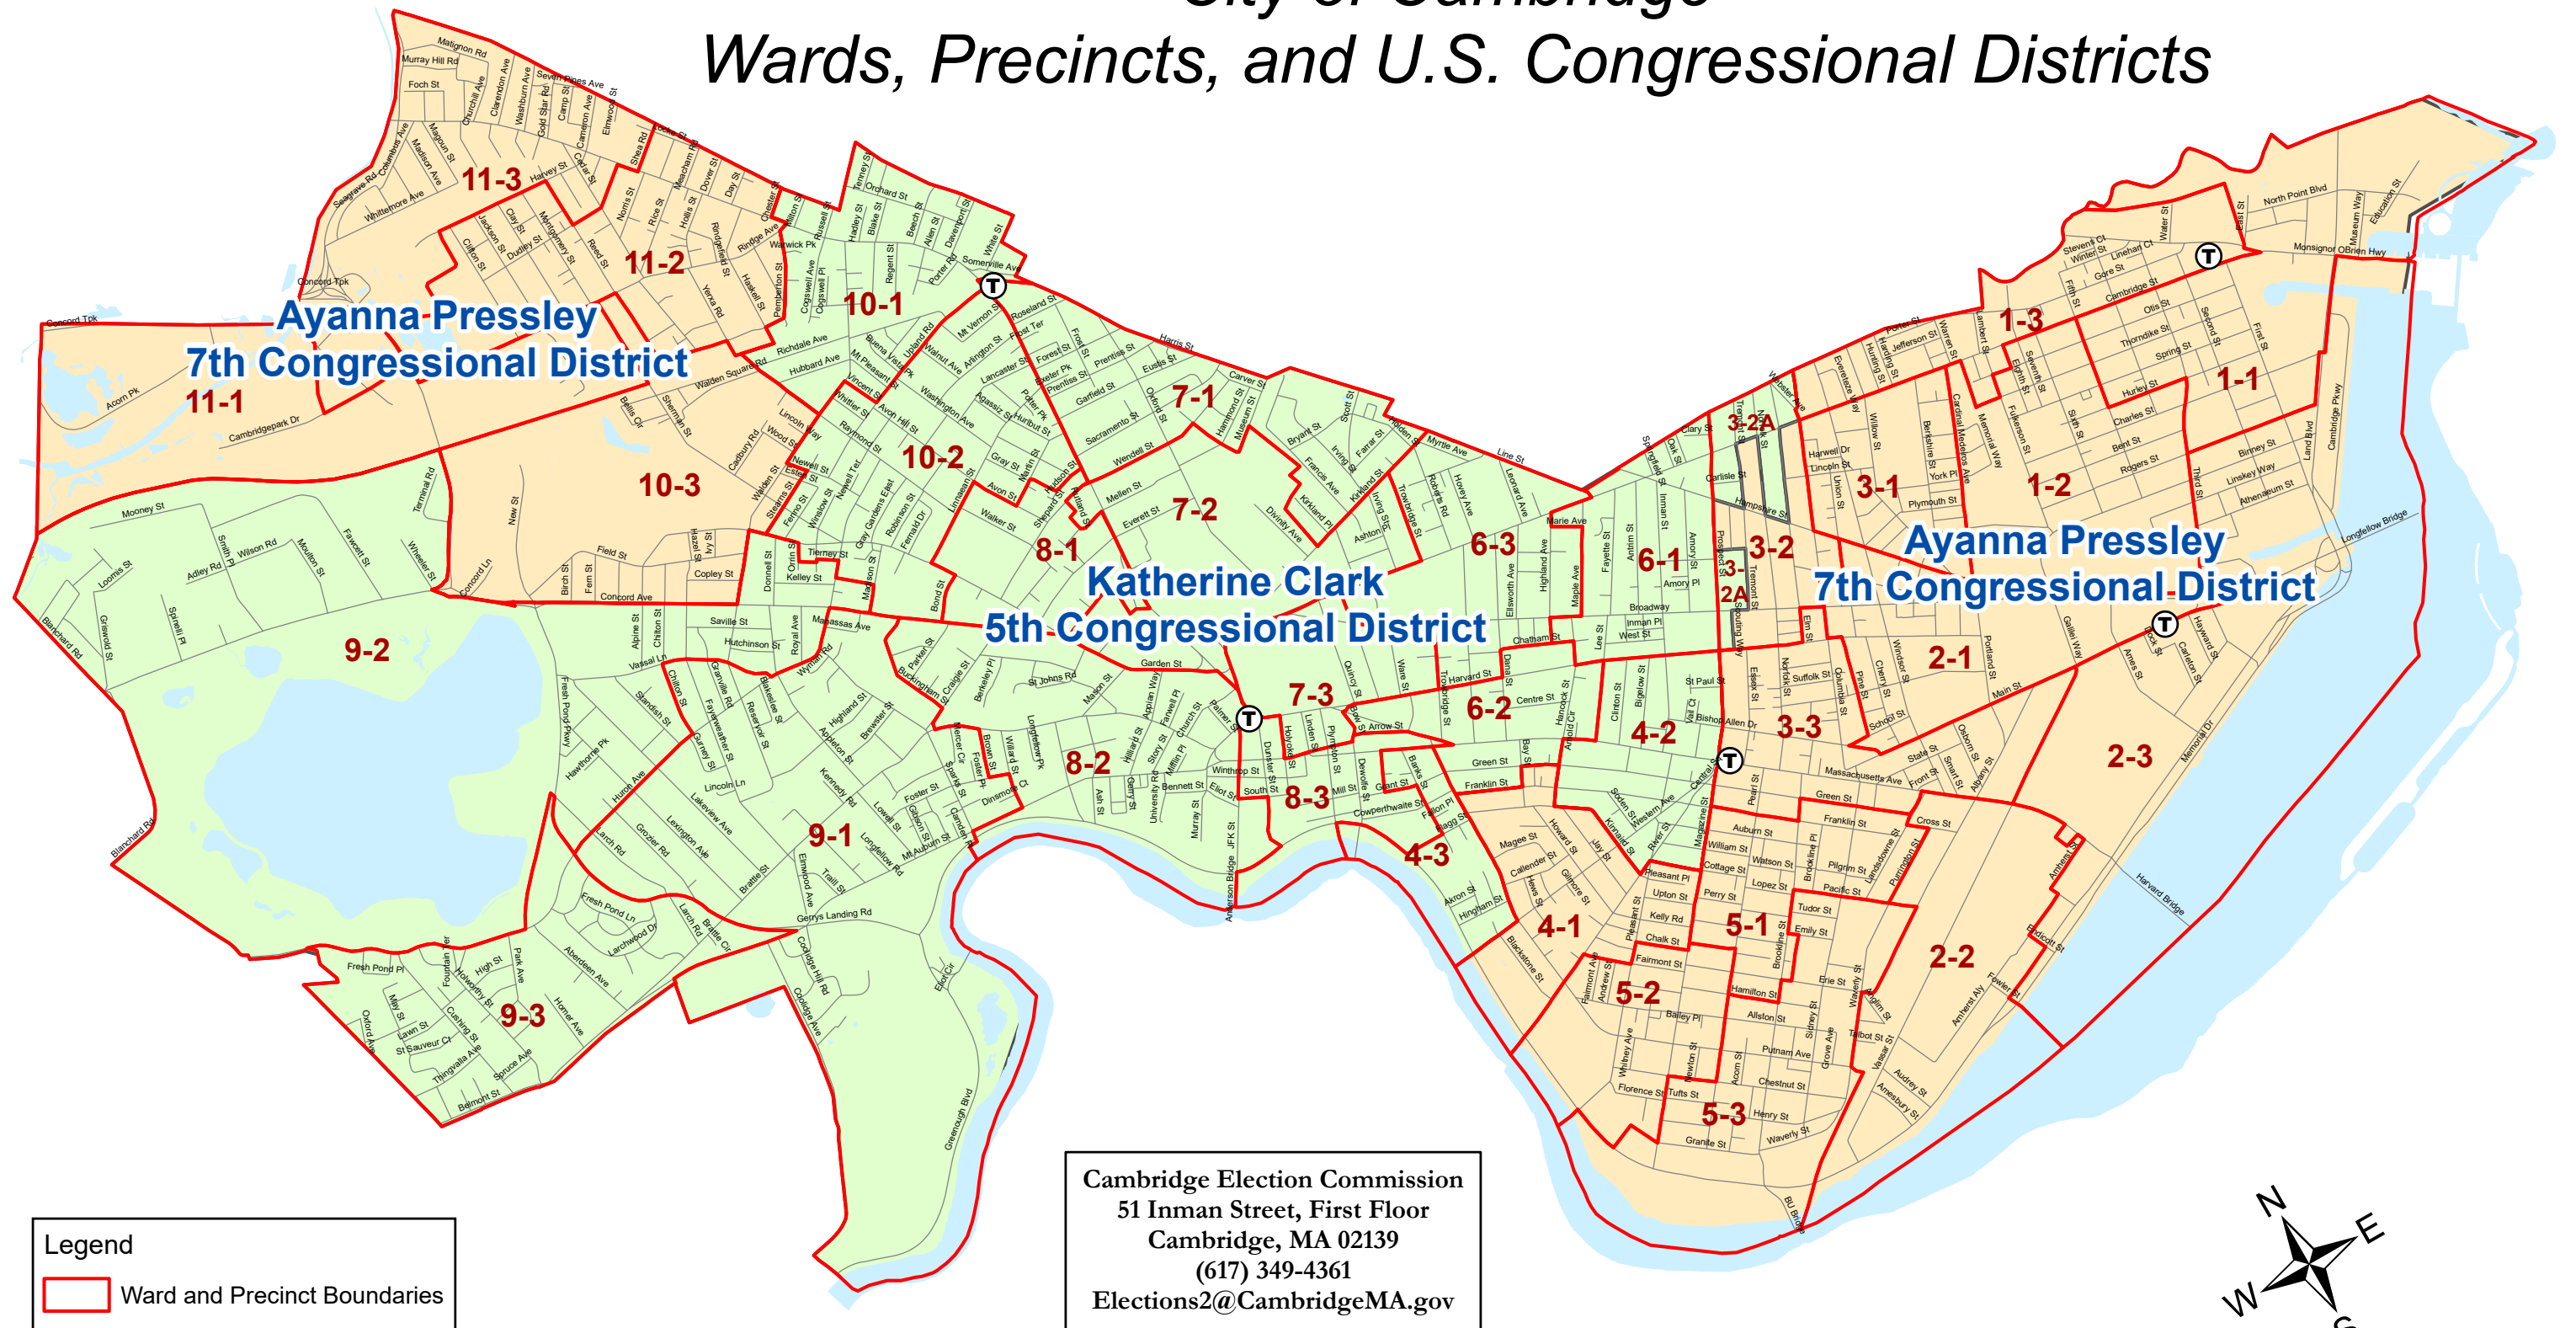

City of Cambridge

Wards, Precincts, and U.S. Congressional Districts

Legend

- Ward and Precinct Boundaries
- District**
- 5th Congressional District
- 7th Congressional District

Cambridge Election Commission
 51 Inman Street, First Floor
 Cambridge, MA 02139
 (617) 349-4361
 Elections2@CambridgeMA.gov

11 Wards, 33 Precincts approved by the Cambridge Election Commission on June 15, 2011
 and the Local Election District Review Commission (LEDRC) on July 14, 2011.
 Wards and Precincts effective December 31, 2011.