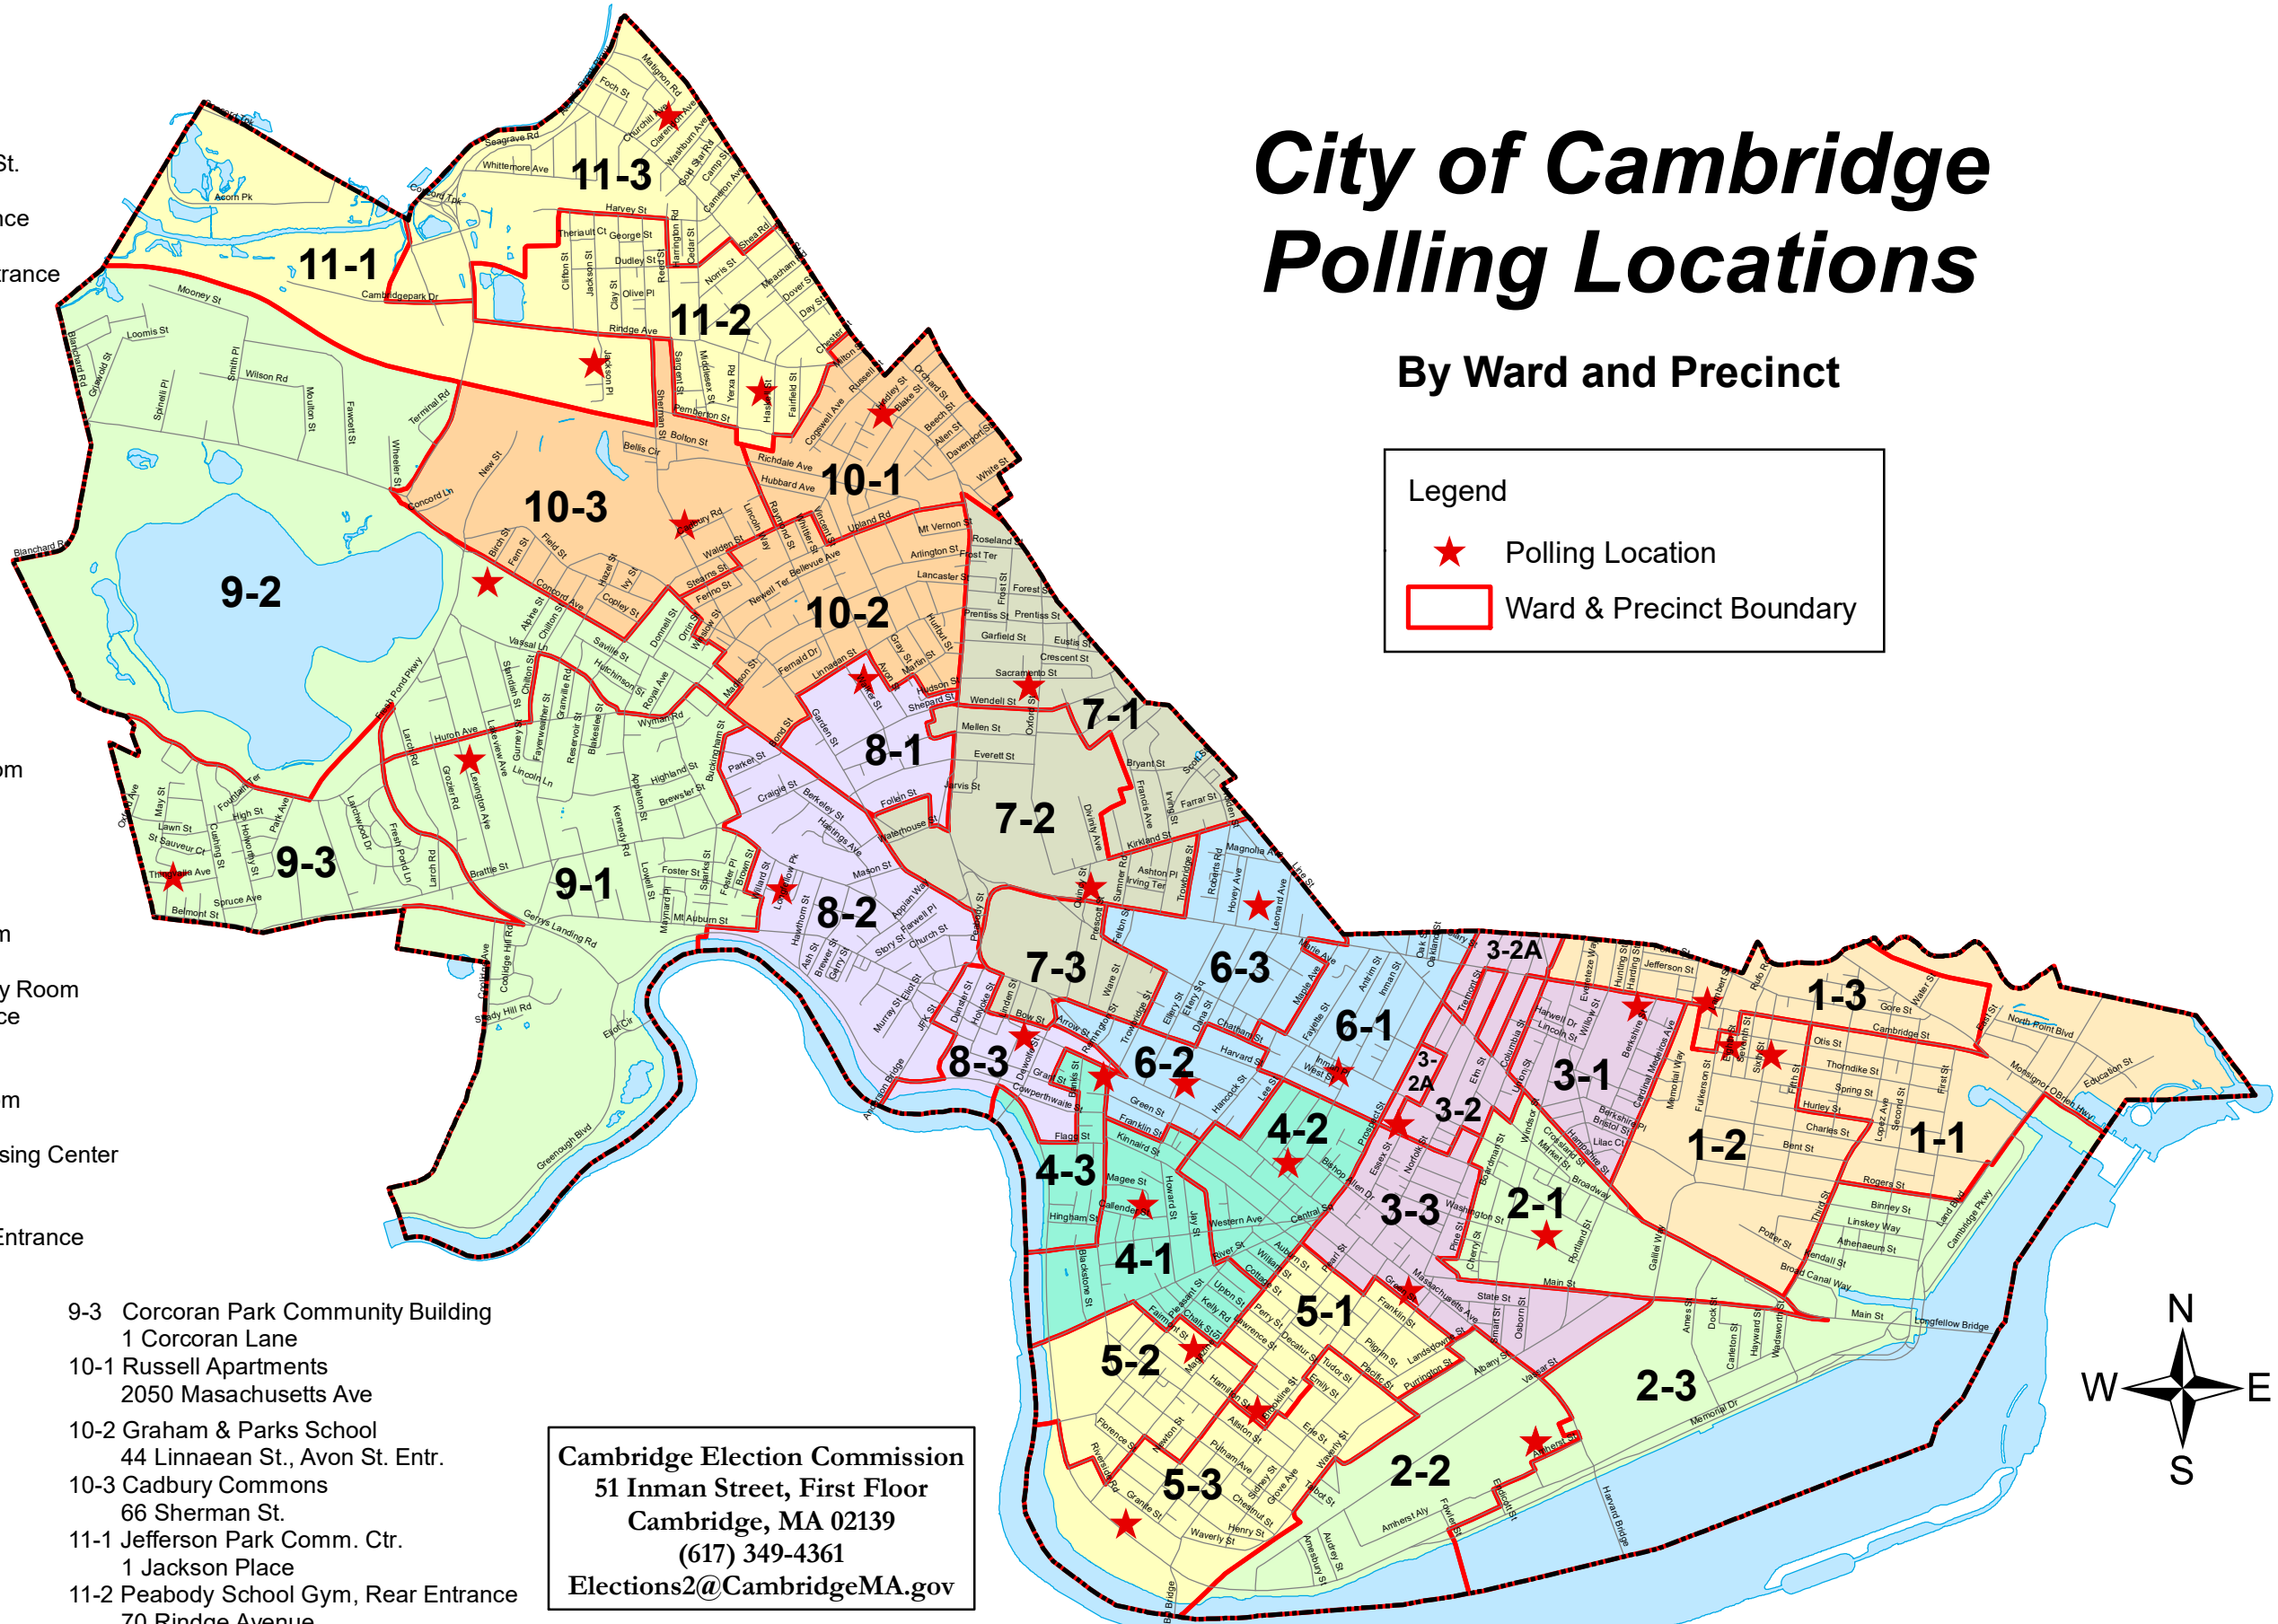

City of Cambridge Polling Locations

By Ward and Precinct

Legend

- ★ Polling Location
- ▭ Ward & Precinct Boundary

Cambridge Election Commission
51 Inman Street, First Floor
Cambridge, MA 02139
(617) 349-4361
Elections2@CambridgeMA.gov