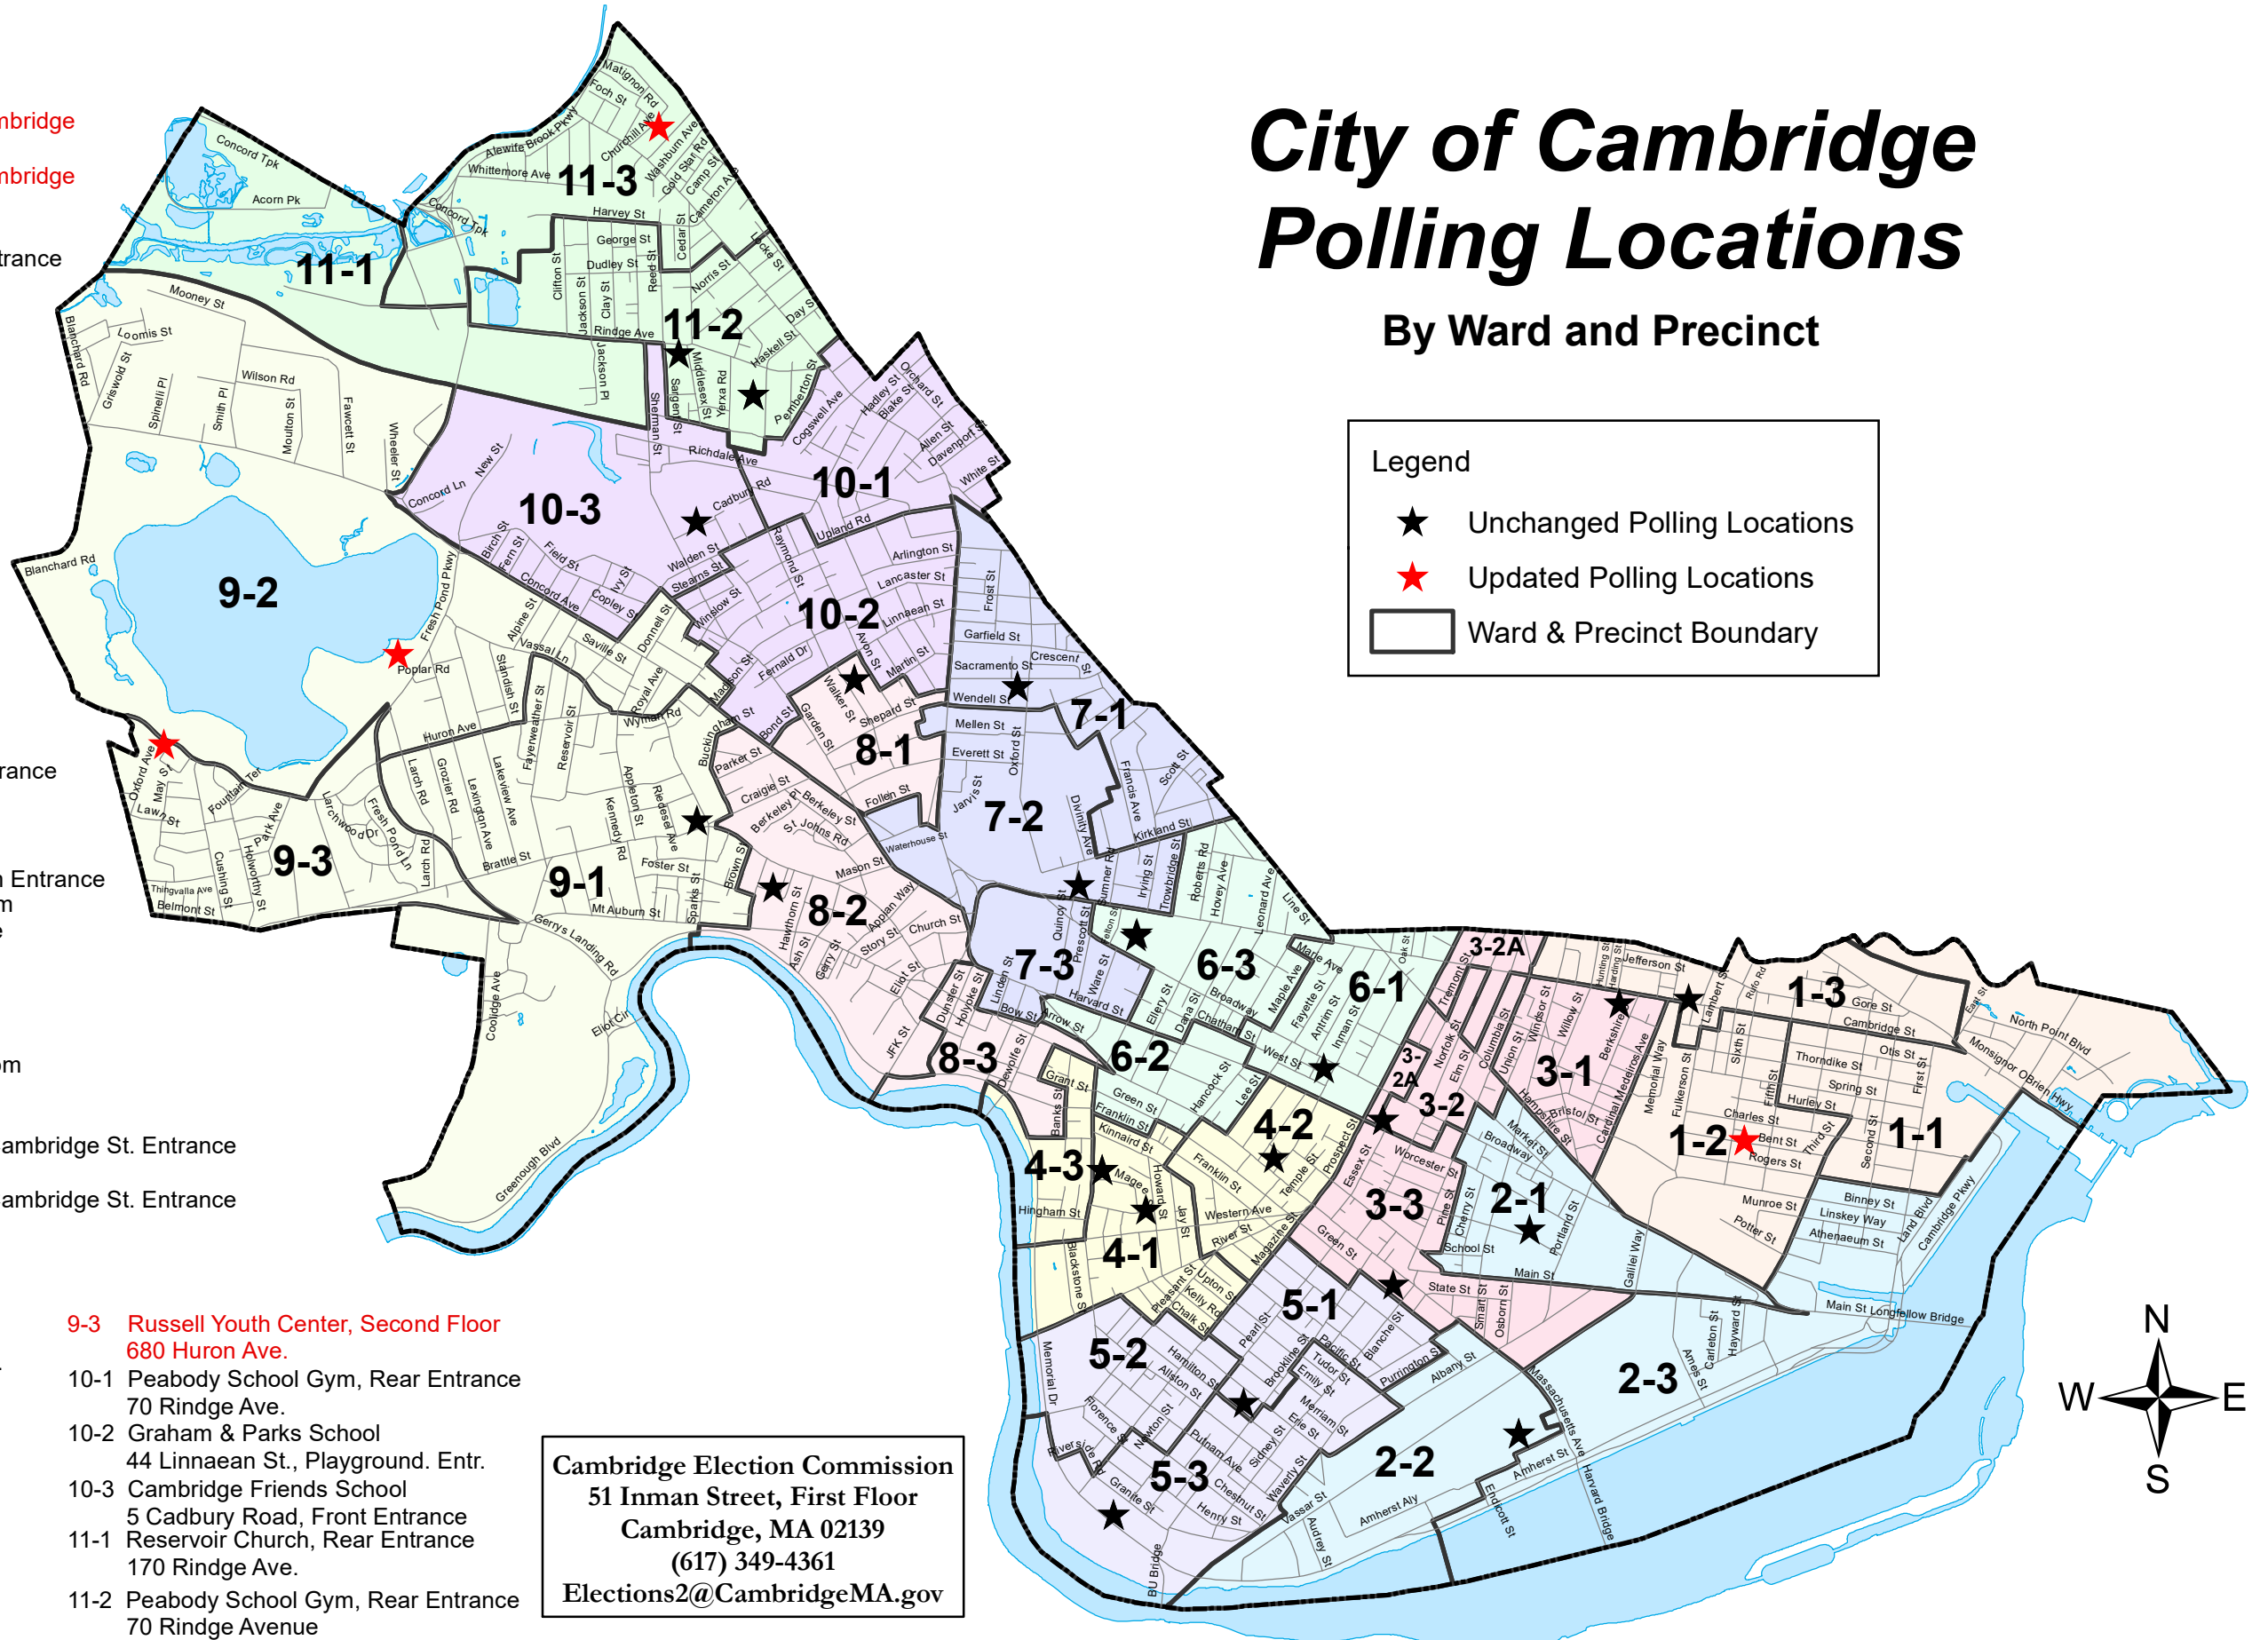

City of Cambridge Polling Locations

By Ward and Precinct

Legend

- ★ Unchanged Polling Locations
- ★ Updated Polling Locations
- Ward & Precinct Boundary

Cambridge Election Commission
51 Inman Street, First Floor
Cambridge, MA 02139
(617) 349-4361
Elections2@CambridgeMA.gov