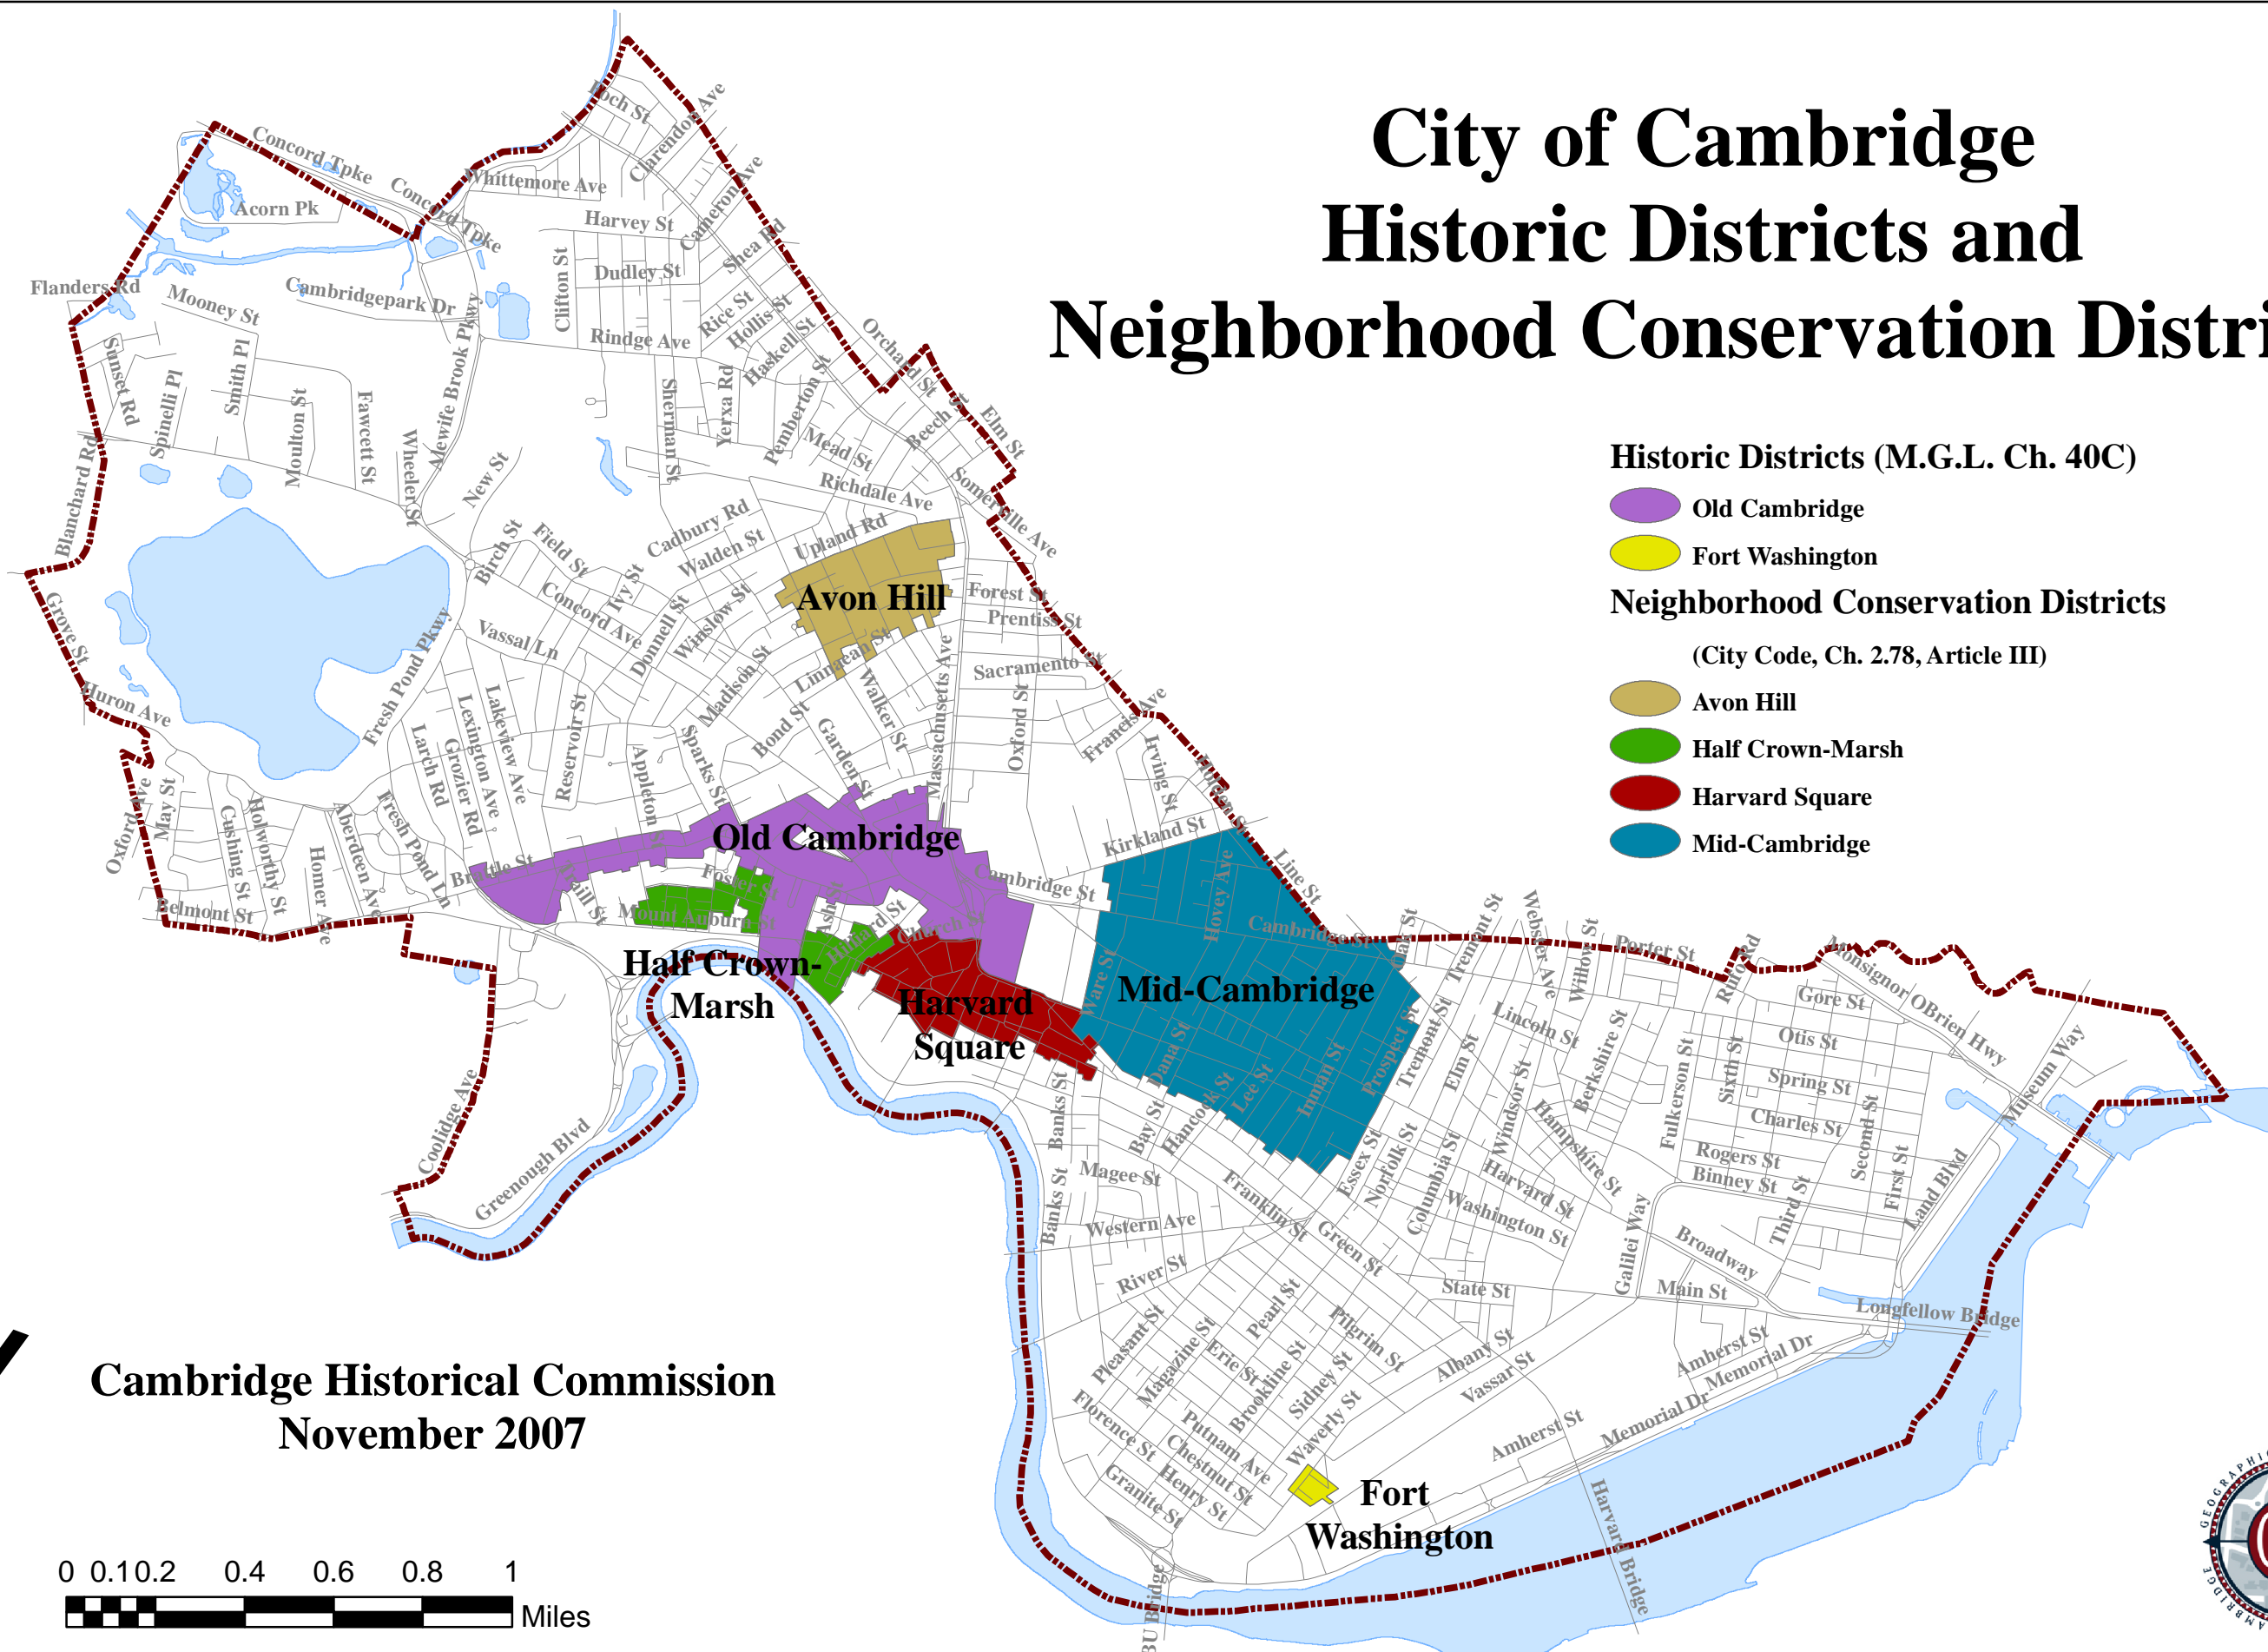

City of Cambridge Historic Districts and Neighborhood Conservation Districts

Cambridge Historical Commission
November 2007