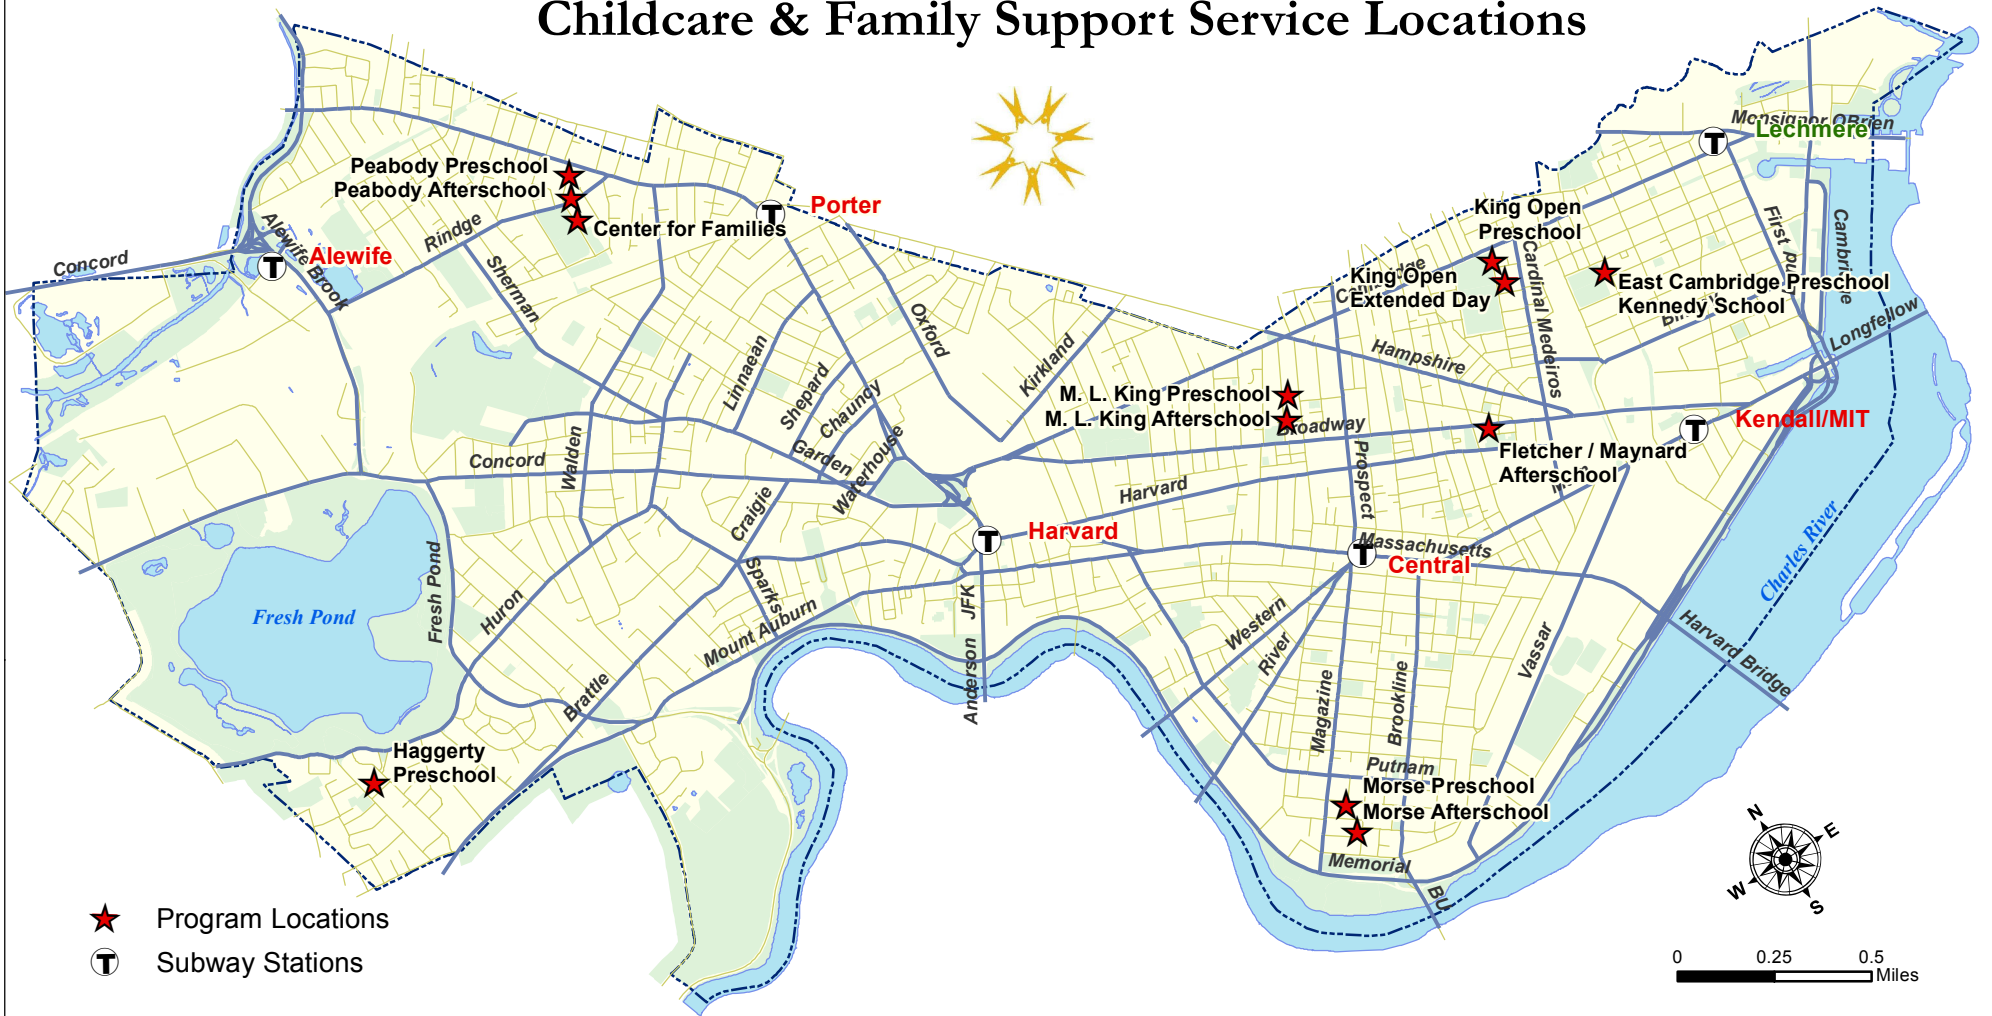

# City of Cambridge Childcare & Family Support Service Locations

- ★ Program Locations
- T Subway Stations

## Afterschool Programs:

Fletcher / Maynard Afterschool  
229 Windsor Street

M. L. King Afterschool  
359 Broadway

Morse Afterschool  
40 Granite Street

Peabody Afterschool  
70 Rindge Avenue

## Center for Families:

Center for Families  
Peabody School  
70 Rindge Avenue

## Preschool Programs:

East Cambridge Preschool  
Kennedy School  
158 Spring Street

Haggerty Preschool  
100 Cushing Street

King Open Preschool  
850 Cambridge Street

M. L. King Preschool  
359 Broadway

Morse Preschool  
40 Granite Street