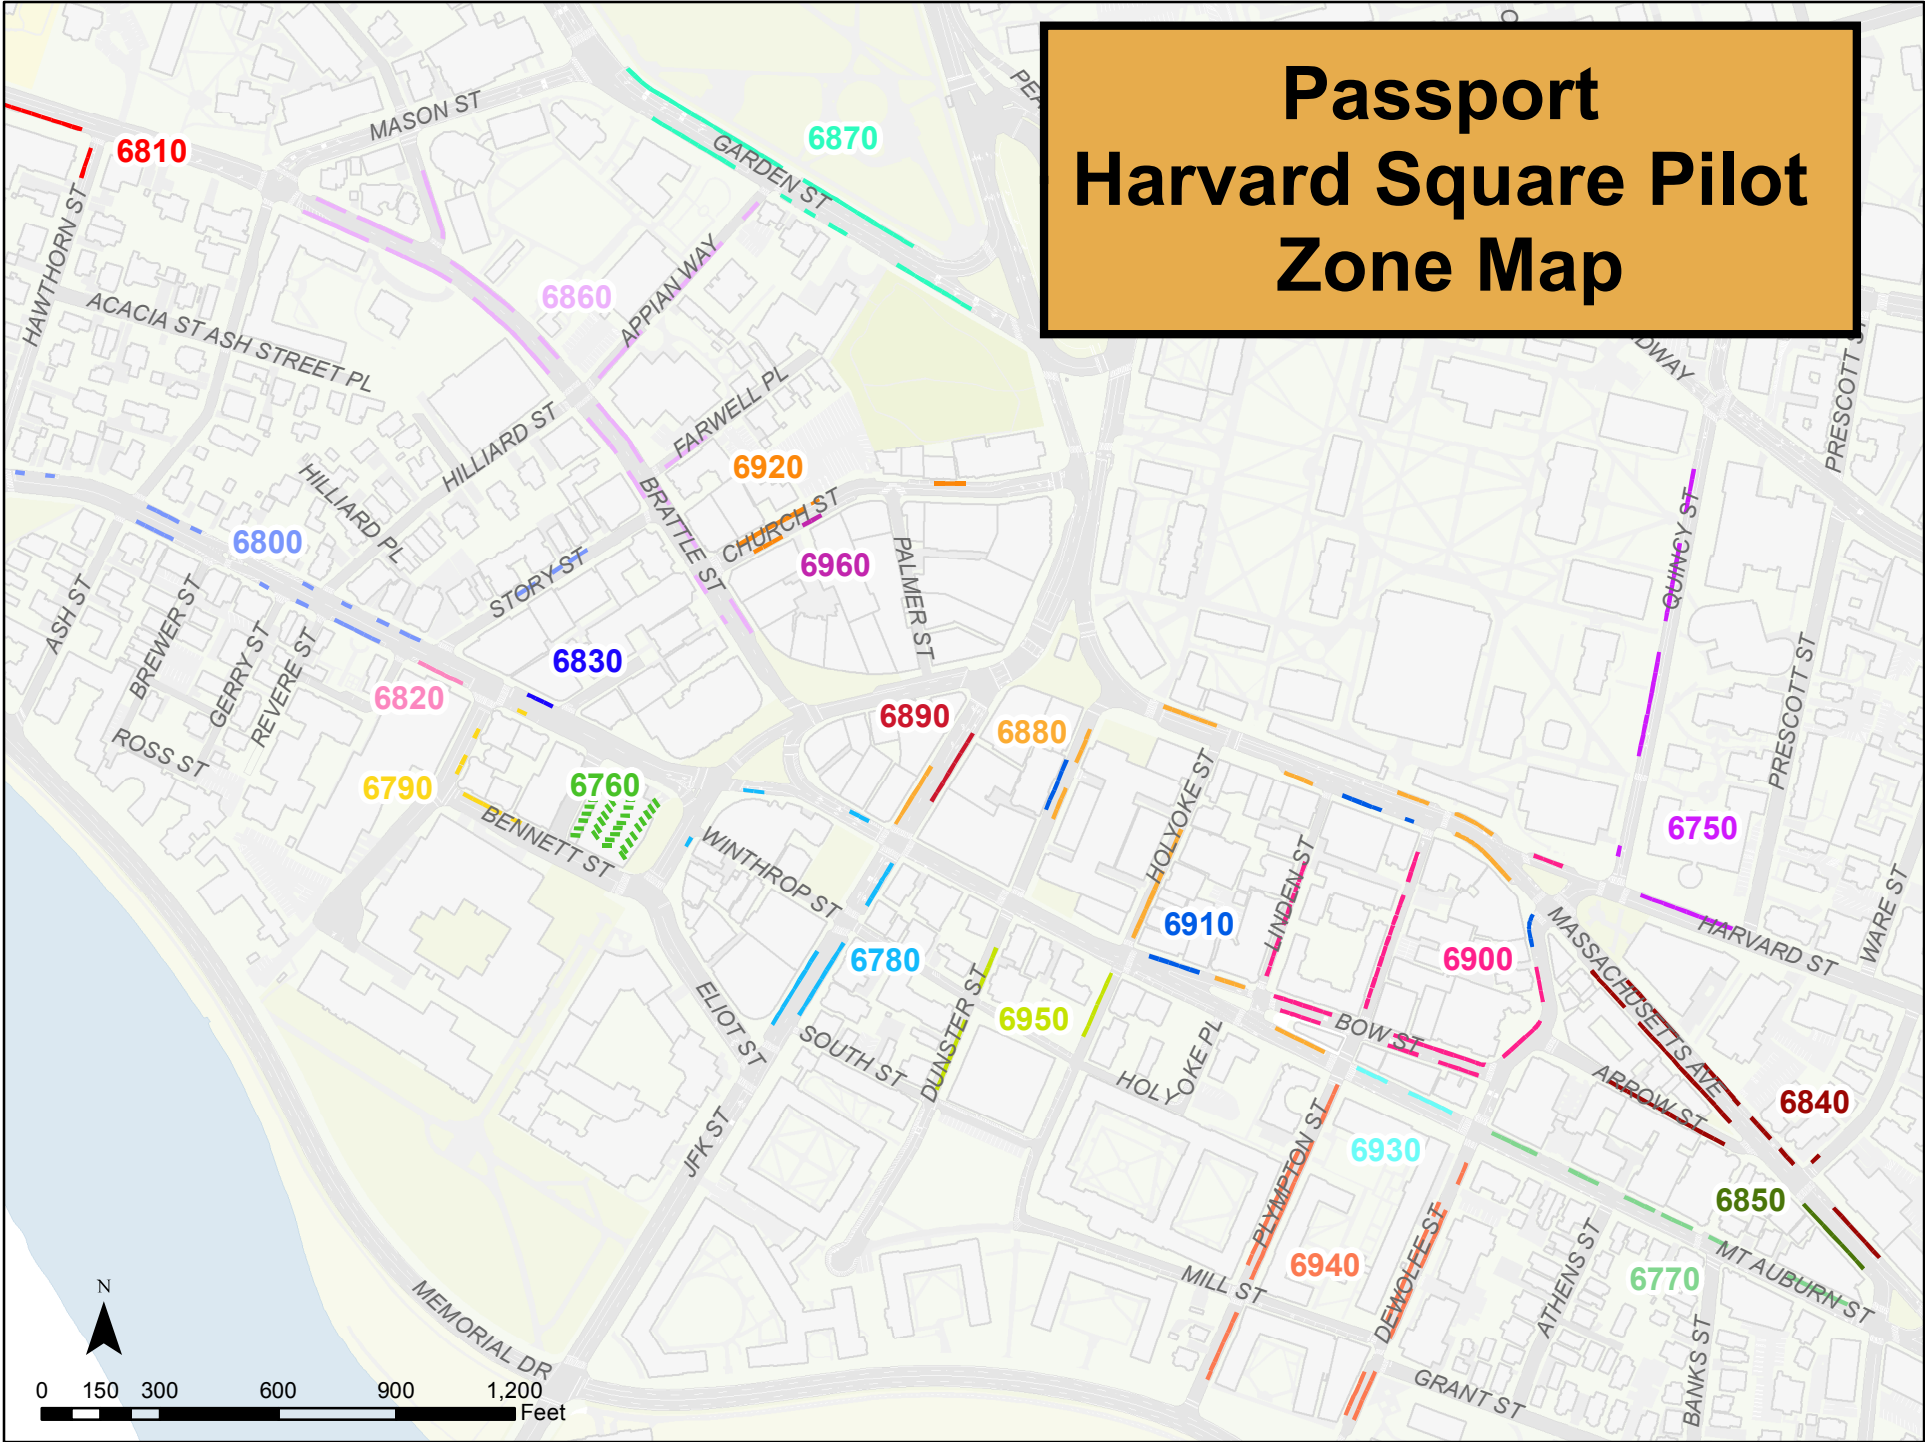

Passport Harvard Square Pilot Zone Map

0 150 300 600 900 1,200 Feet