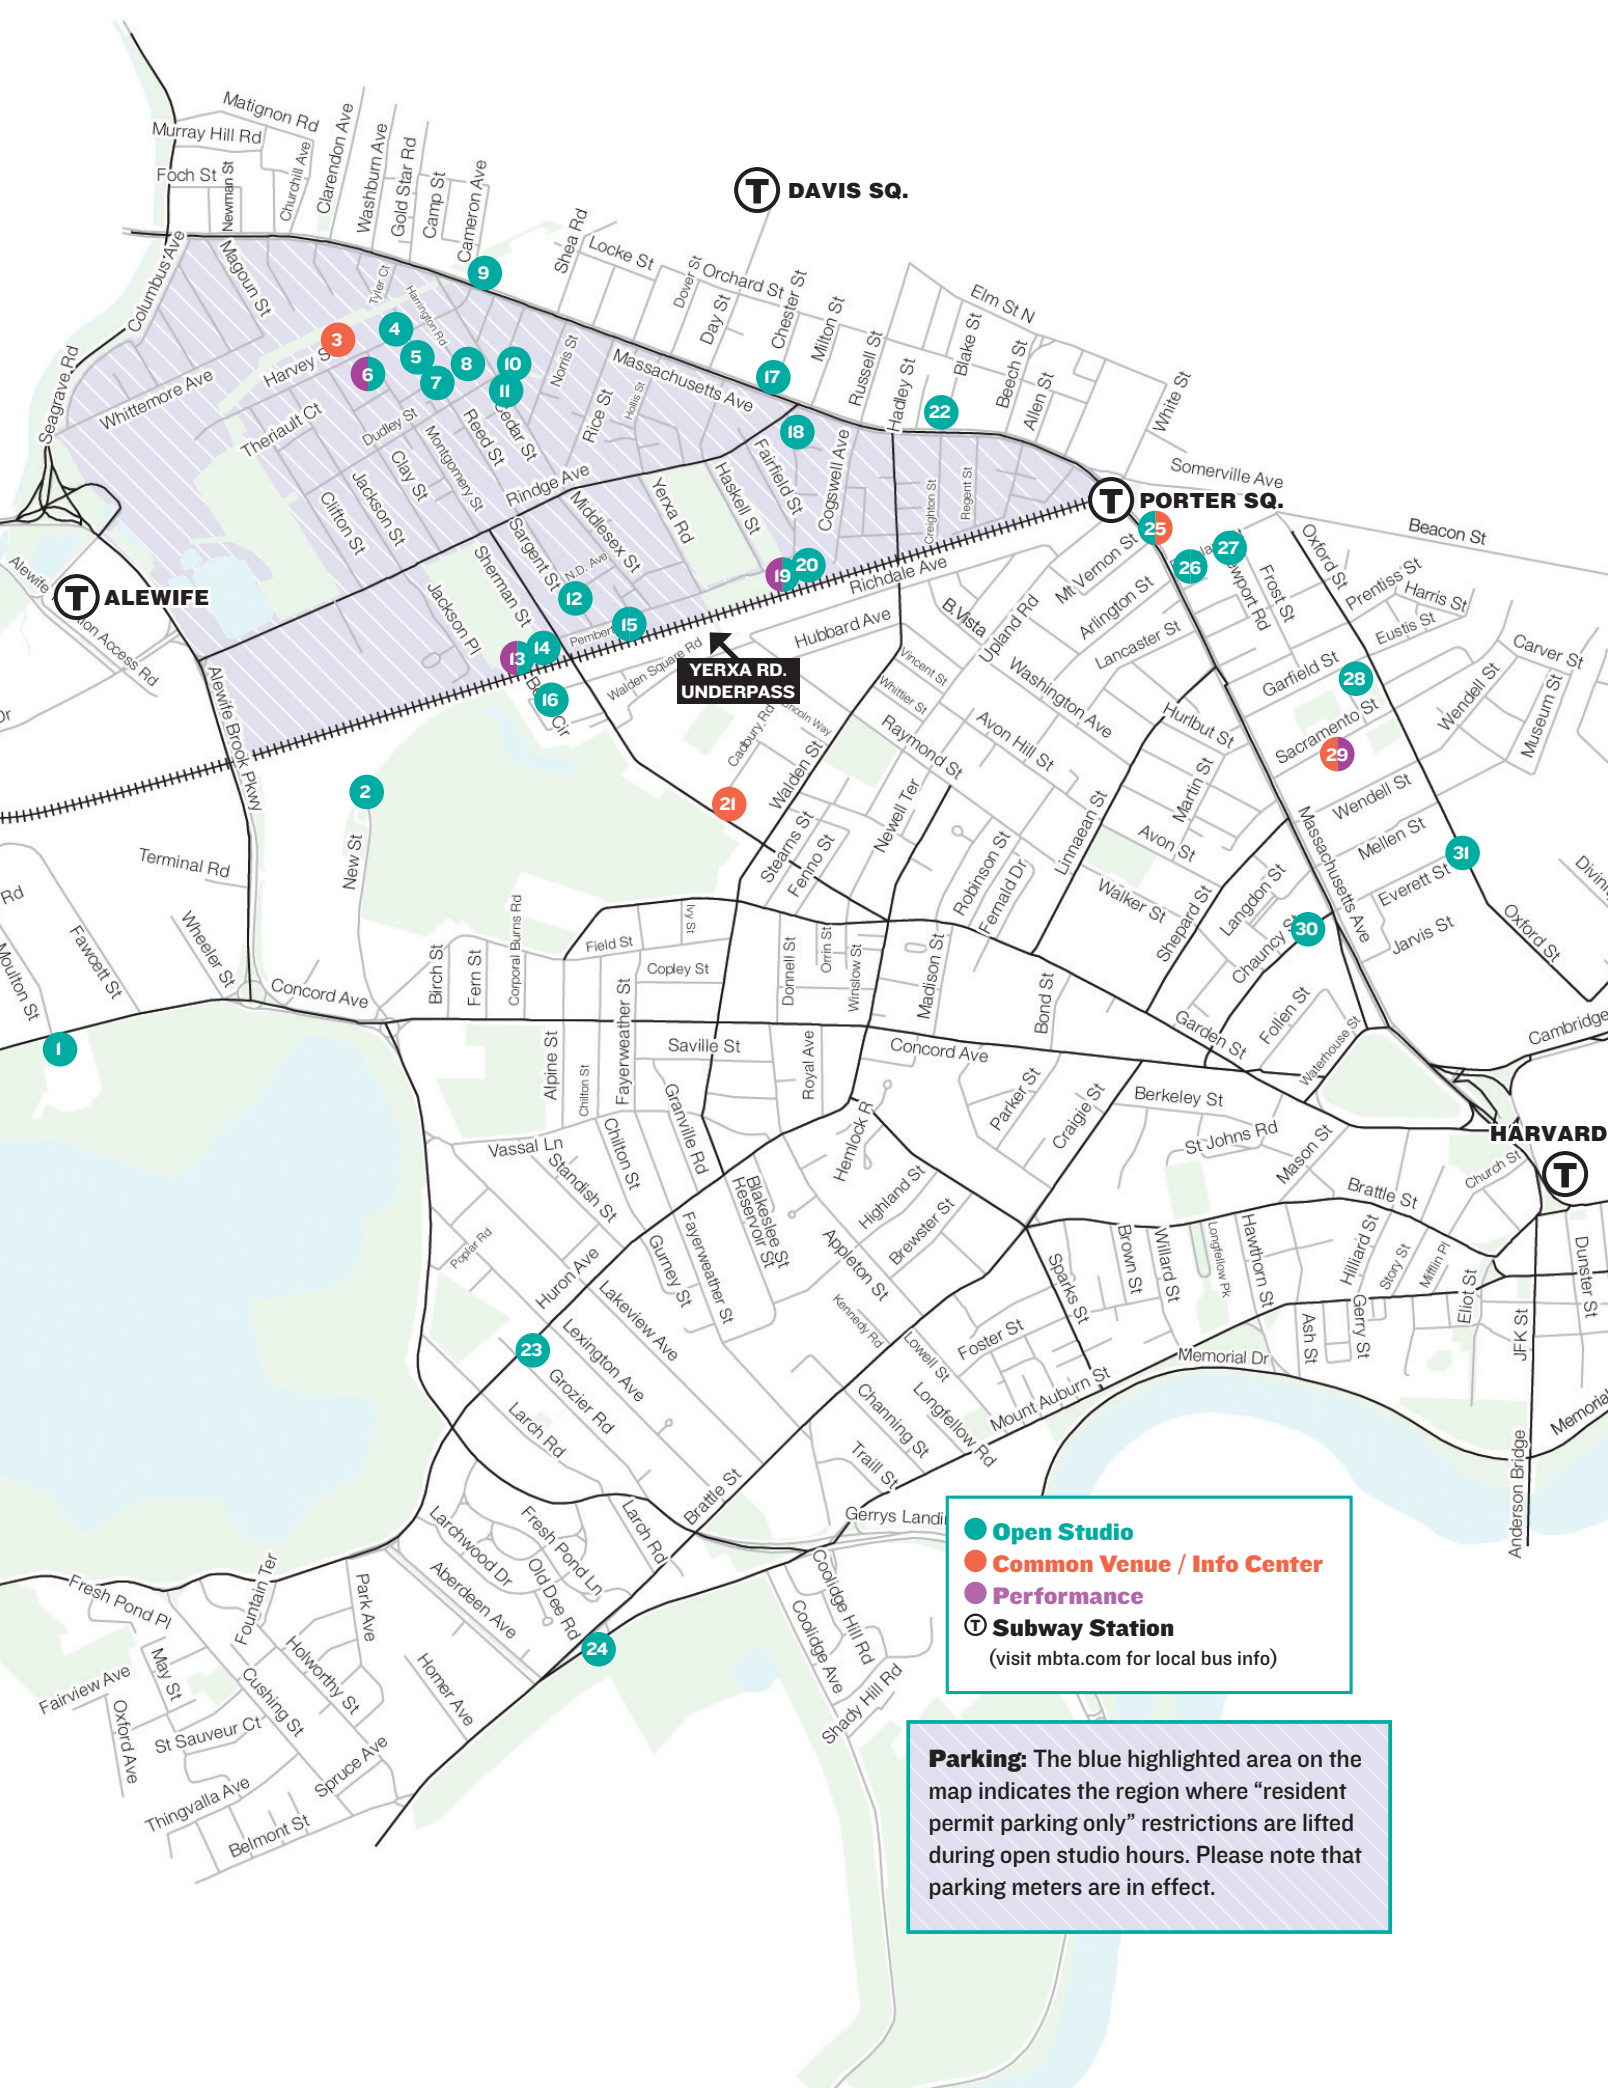

T DAVIS SQ.

T ALEWIFE

T PORTER SQ.

T HARVARD

YERXA RD. UNDERPASS

- **Open Studio**
- **Common Venue / Info Center**
- **Performance**
- **T Subway Station**
  (visit mbta.com for local bus info)

Parking: The blue highlighted area on the map indicates the region where “resident permit parking only” restrictions are lifted during open studio hours. Please note that parking meters are in effect.