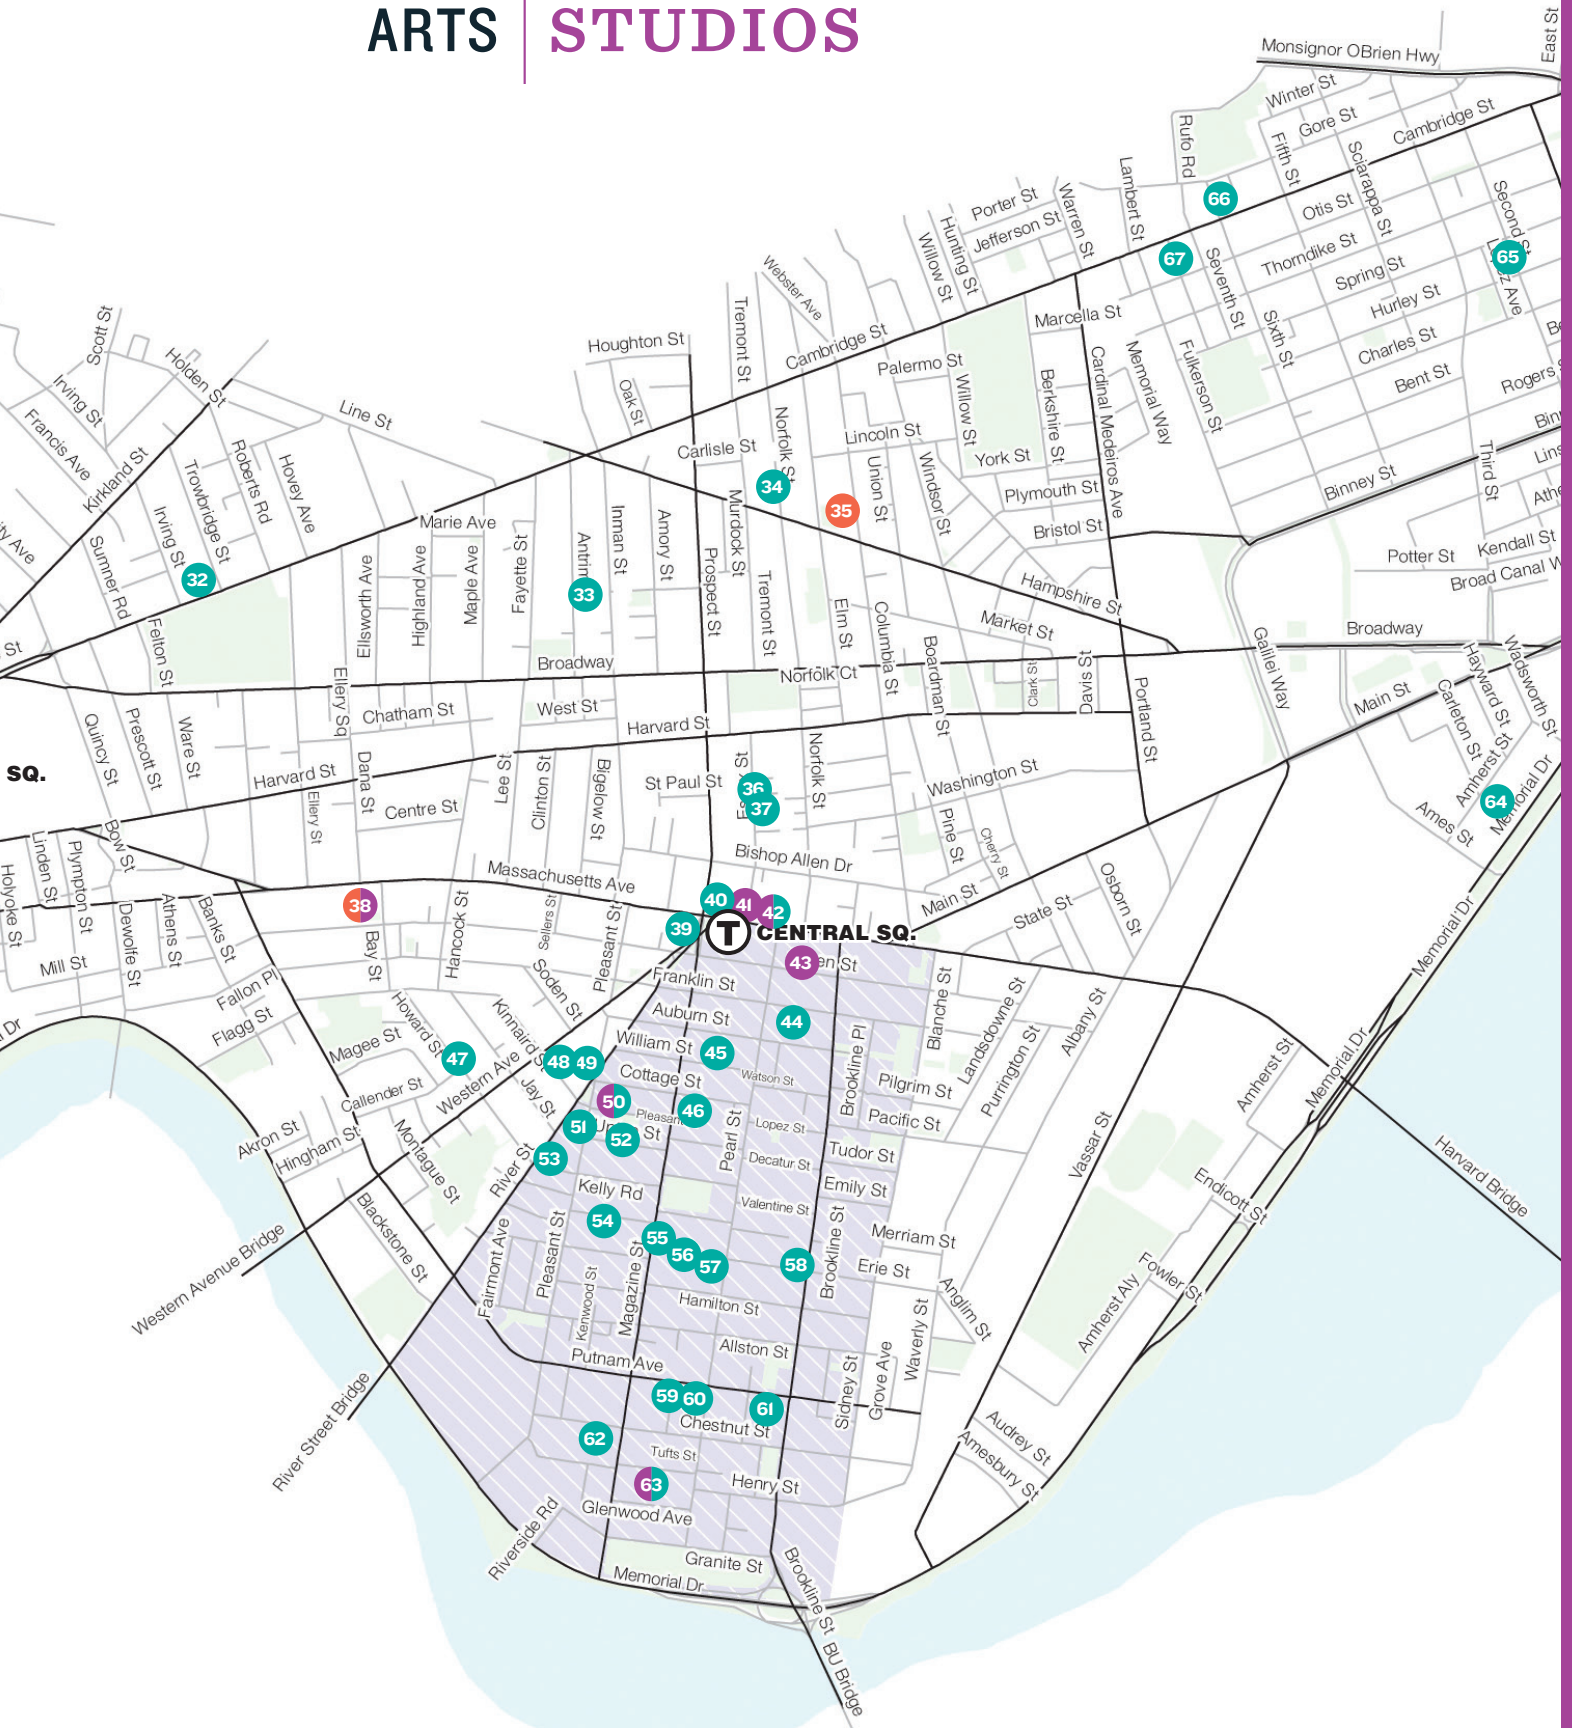

CAMBRIDGE ARTS

OPEN STUDIOS