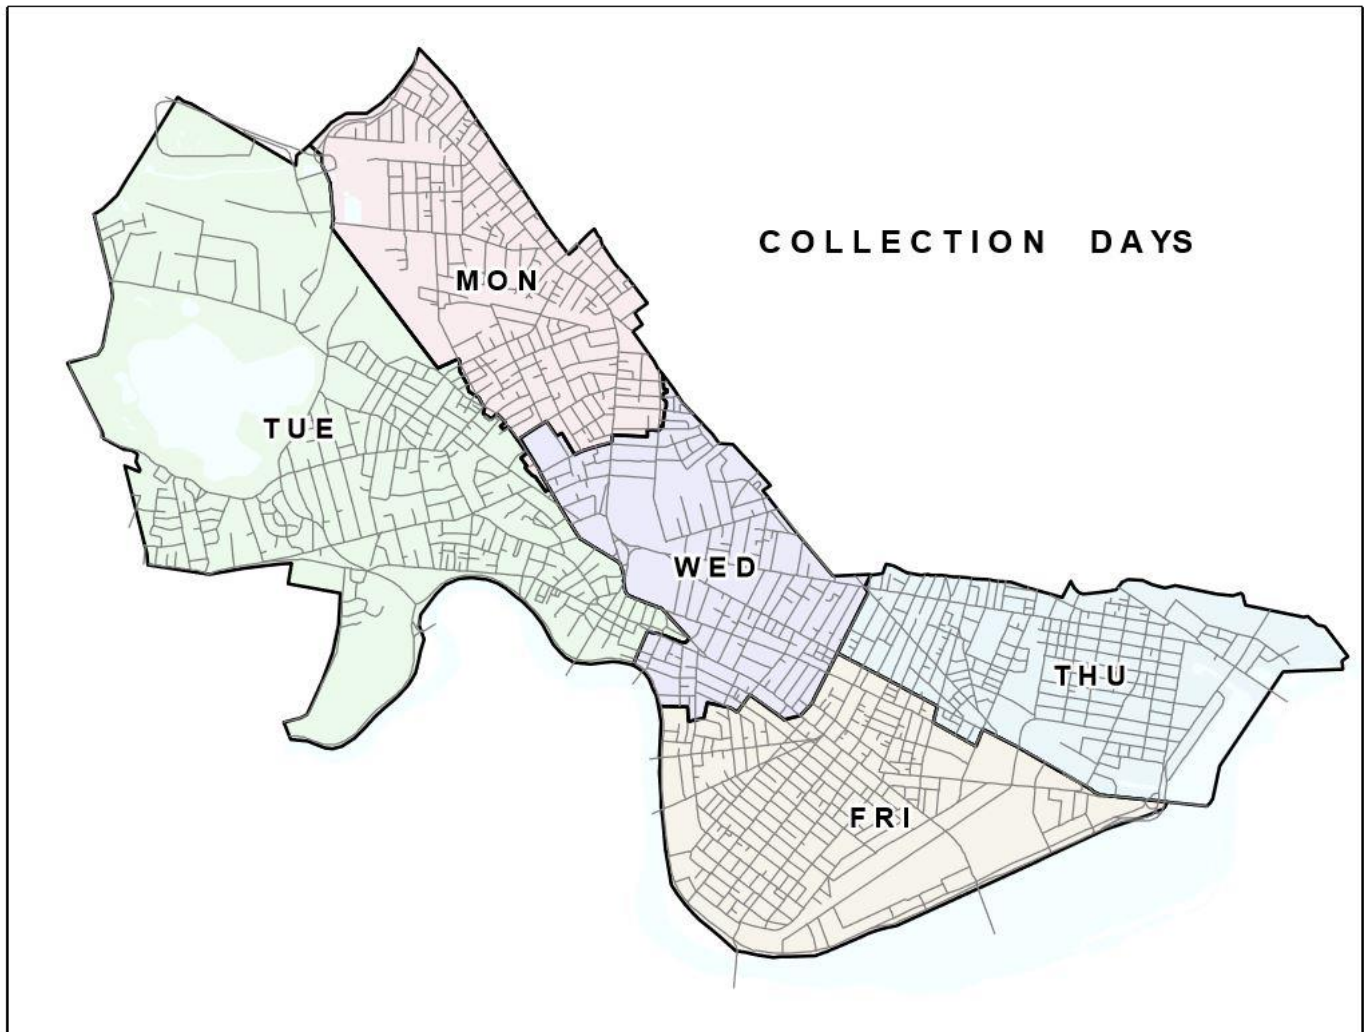

## 2019 Schedules, Routes and Holiday List

Public Works provides weekly curbside trash, recycling, compost and yard waste collection. Only yard waste has limited collection: April 1st through mid-December. The City is divided into five districts, to provide these services throughout the City on a five-day week, Monday through Friday. For route information specific to your address, click on “My Cambridge Schedule” on the [Curbside Collections](#) page.

## 2019 Holiday Week Pickup Schedule

If the holiday is after your collection day, there is no change to your pickup day. If the holiday is on or before your collection day, collection is one day later. For example, if your trash is usually picked up on Wednesday, it will be picked up on Thursday, etc.

2019 Holidays	Date	Holiday	Pick up will be
New Year's	January 1	Tuesday	one day later
MLK Birthday	January 21	Monday	one day later
President's Day	February 18	Monday	one day later
Patriot's Day	April 15	Monday	one day later
Memorial Day	May 27	Monday	one day later
Independence Day	July 4	Thursday	one day later
Labor Day	September 2	Monday	one day later
Indigenous Peoples' Day	October 14	Monday	one day later
Veteran's Day (observed)	November 11	Monday	one day later
Thanksgiving Day	November 28	Thursday	one day later
Christmas Holiday	December 25	Wednesday	one day later
New Year's Day 2020	January 1	Wednesday	one day later