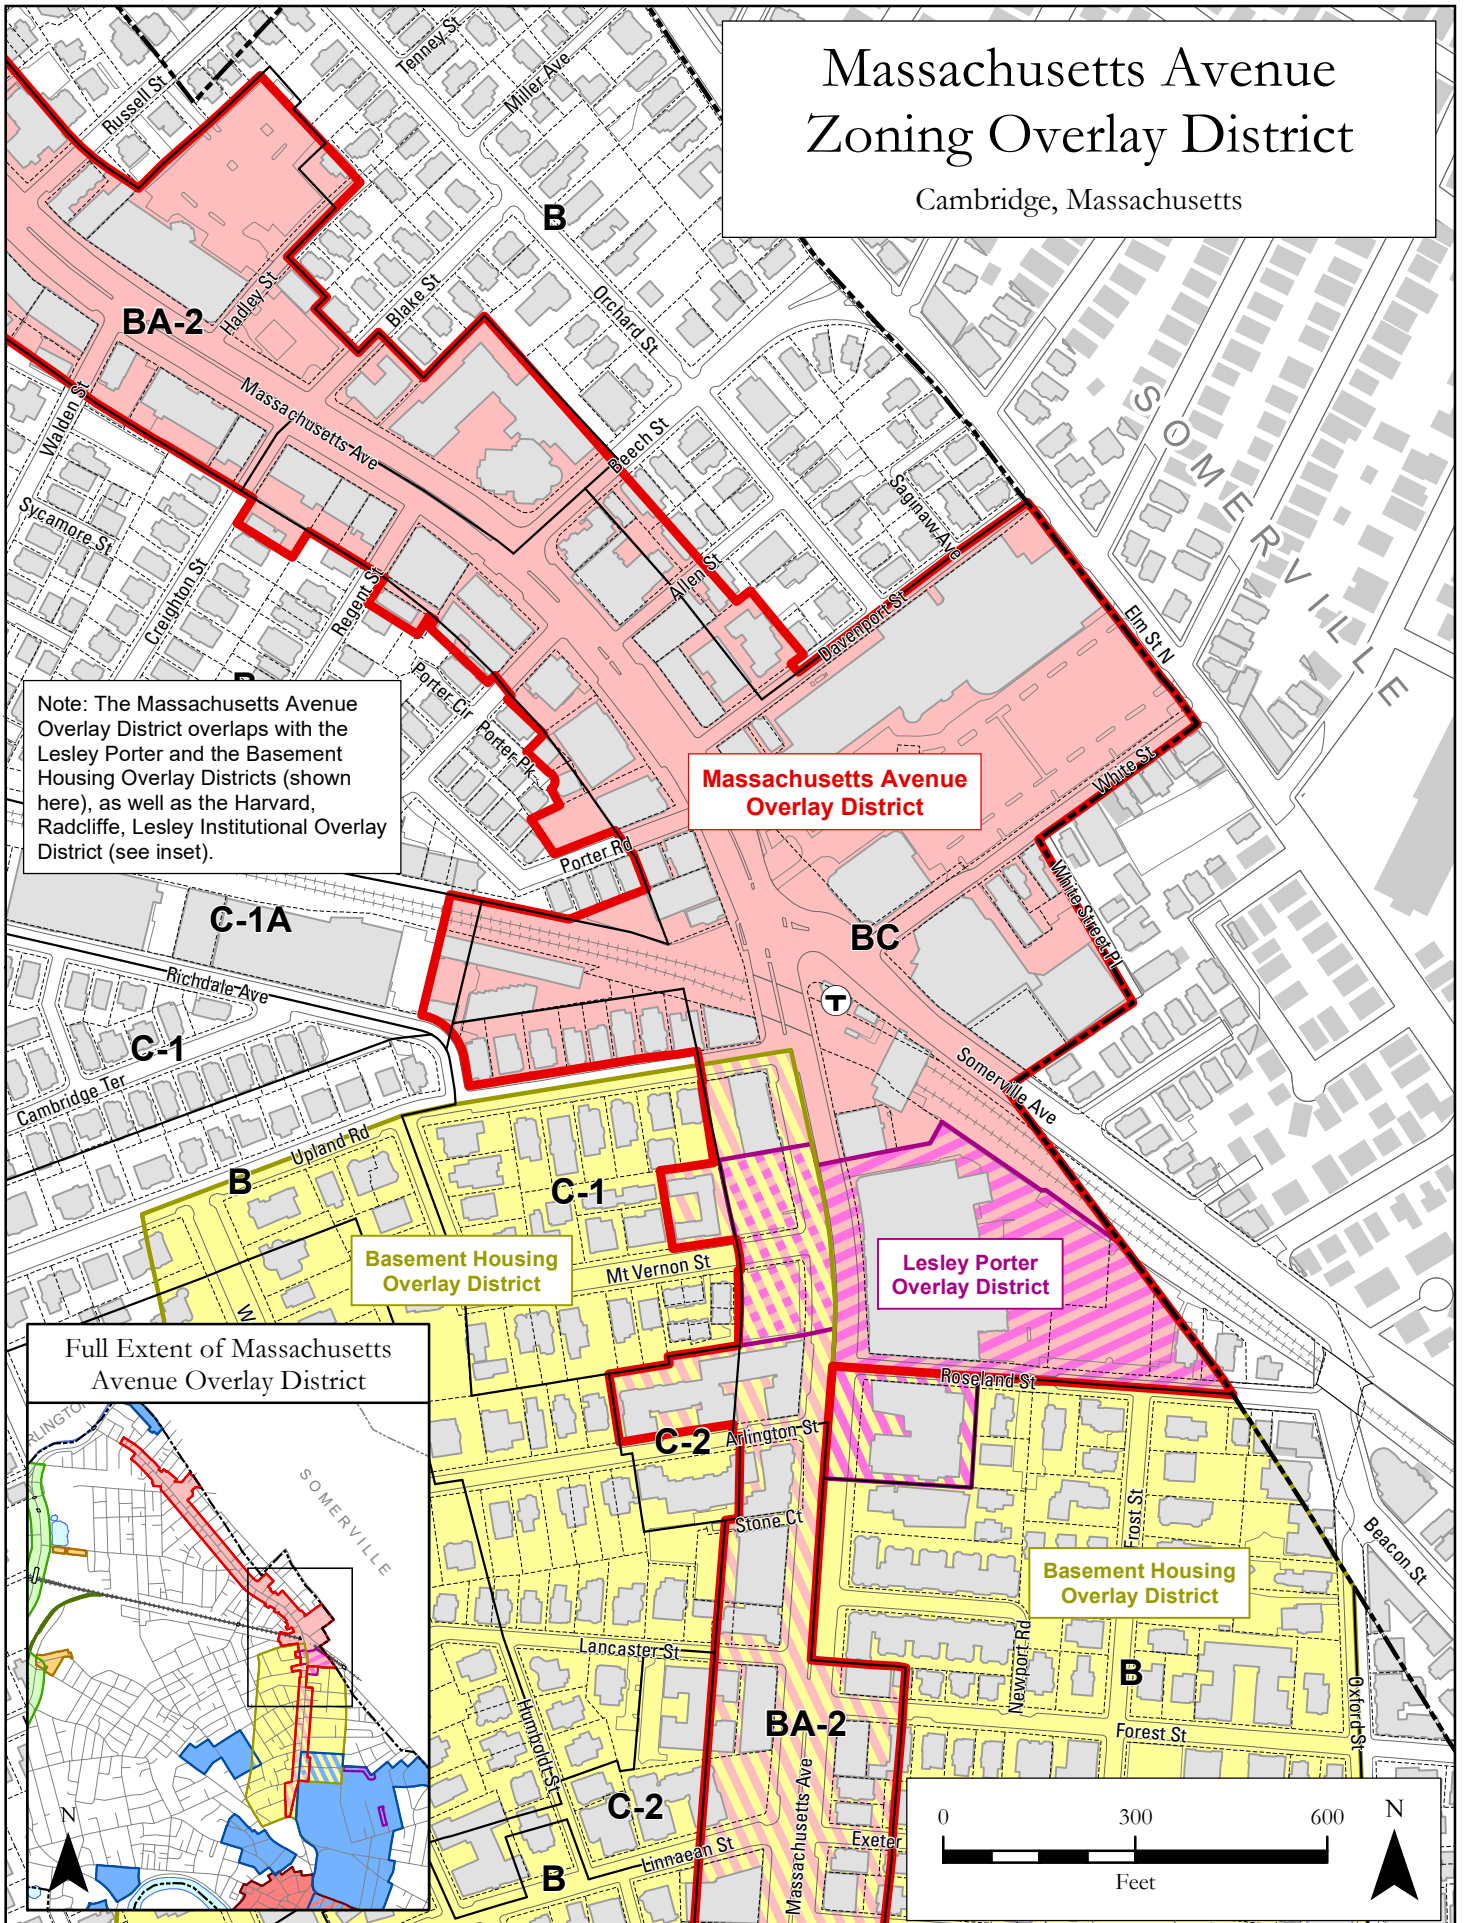

# Massachusetts Avenue Zoning Overlay District

Cambridge, Massachusetts

Note: The Massachusetts Avenue Overlay District overlaps with the Lesley Porter and the Basement Housing Overlay Districts (shown here), as well as the Harvard, Radcliffe, Lesley Institutional Overlay District (see inset).

Massachusetts Avenue Overlay District

Basement Housing Overlay District

Lesley Porter Overlay District

Full Extent of Massachusetts Avenue Overlay District

Basement Housing Overlay District