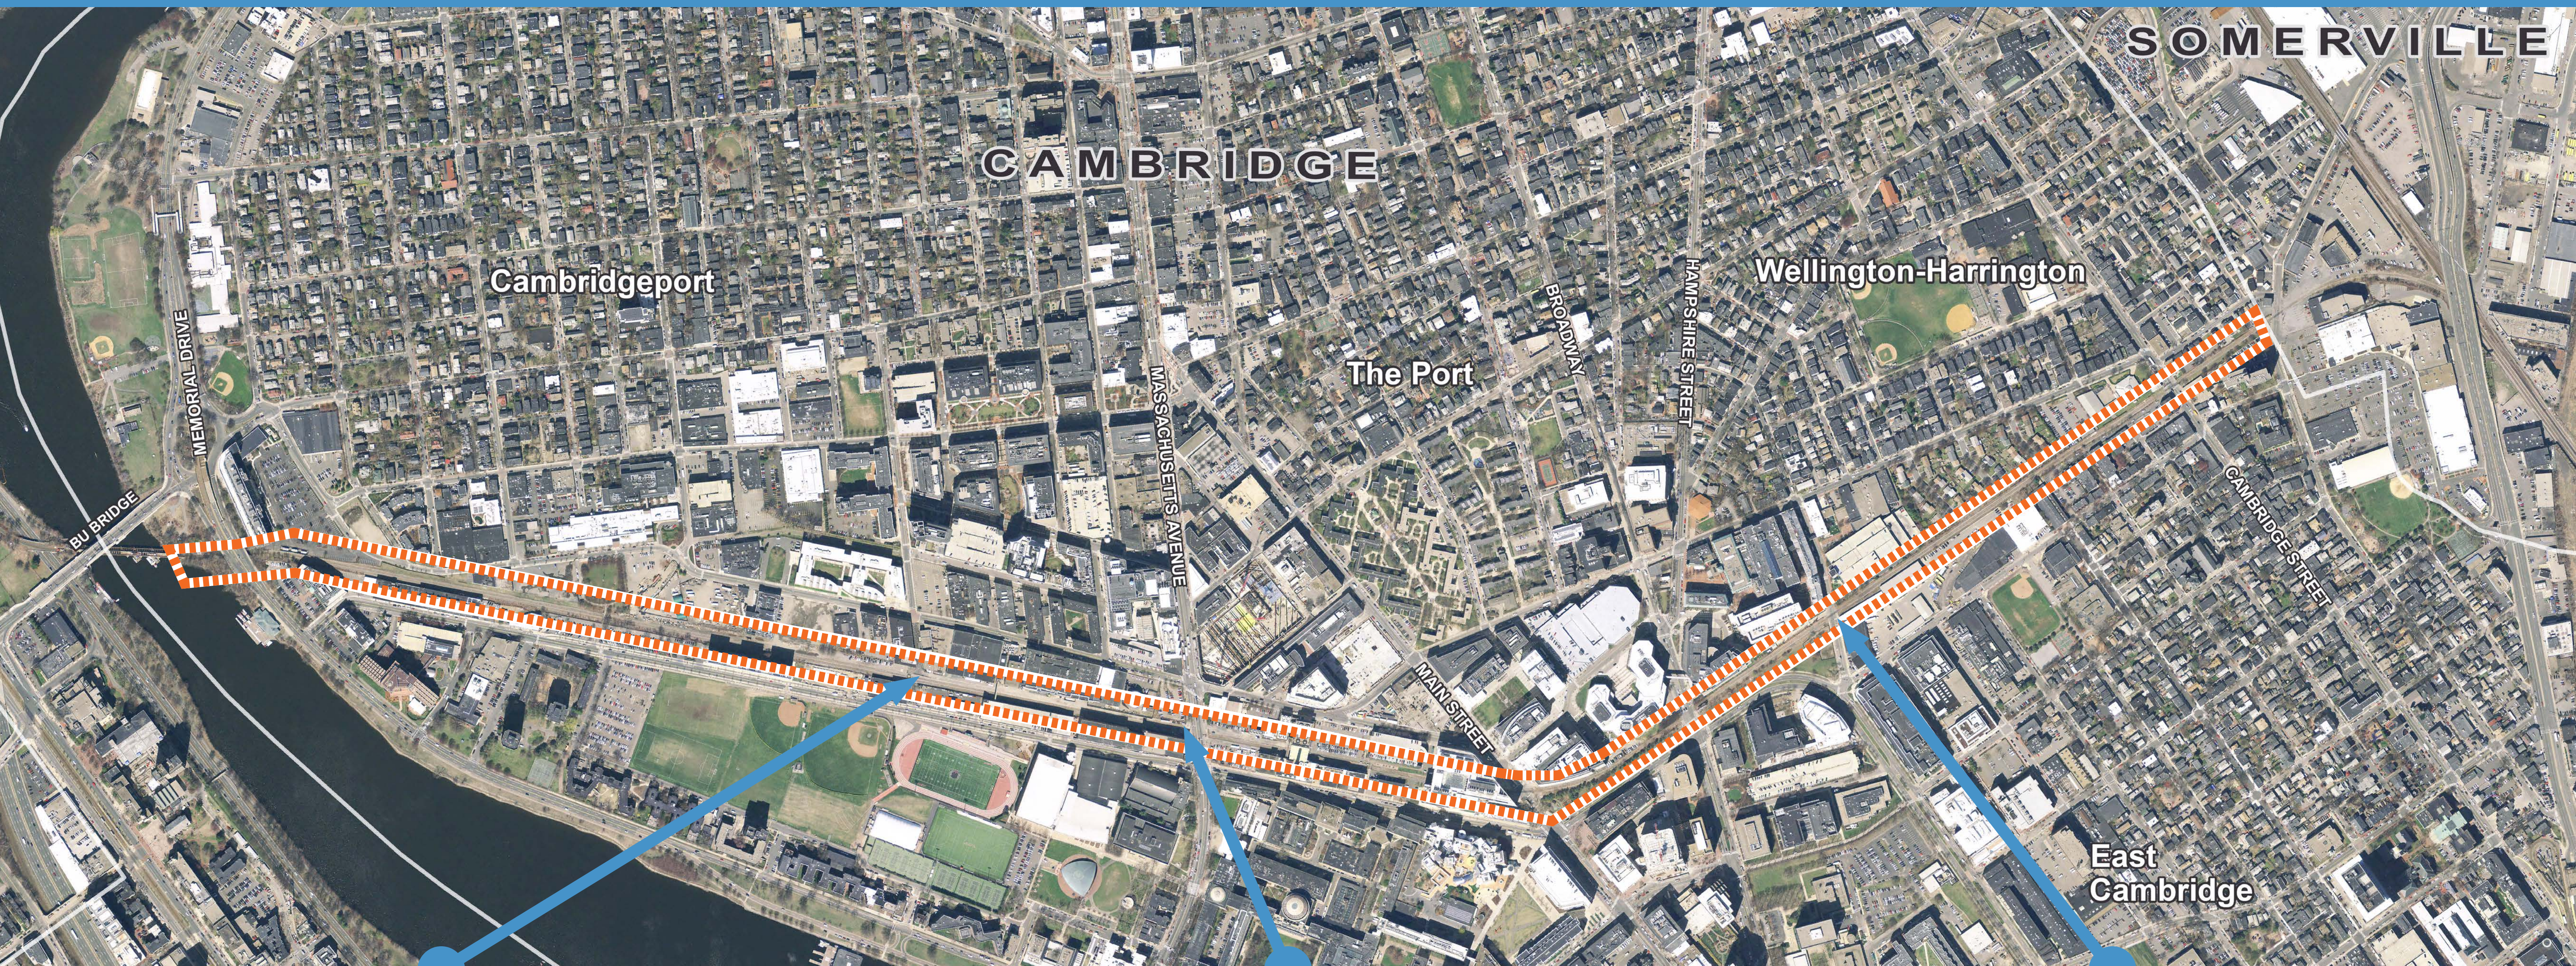

LOCUS MAP

CITY OF CAMBRIDGE GRAND JUNCTION MULTI-USE PATH DESIGN PROJECT

MassDOT owned corridor looking west

MIT owned corridor looking west

MassDOT owned corridor looking north at Binney Street