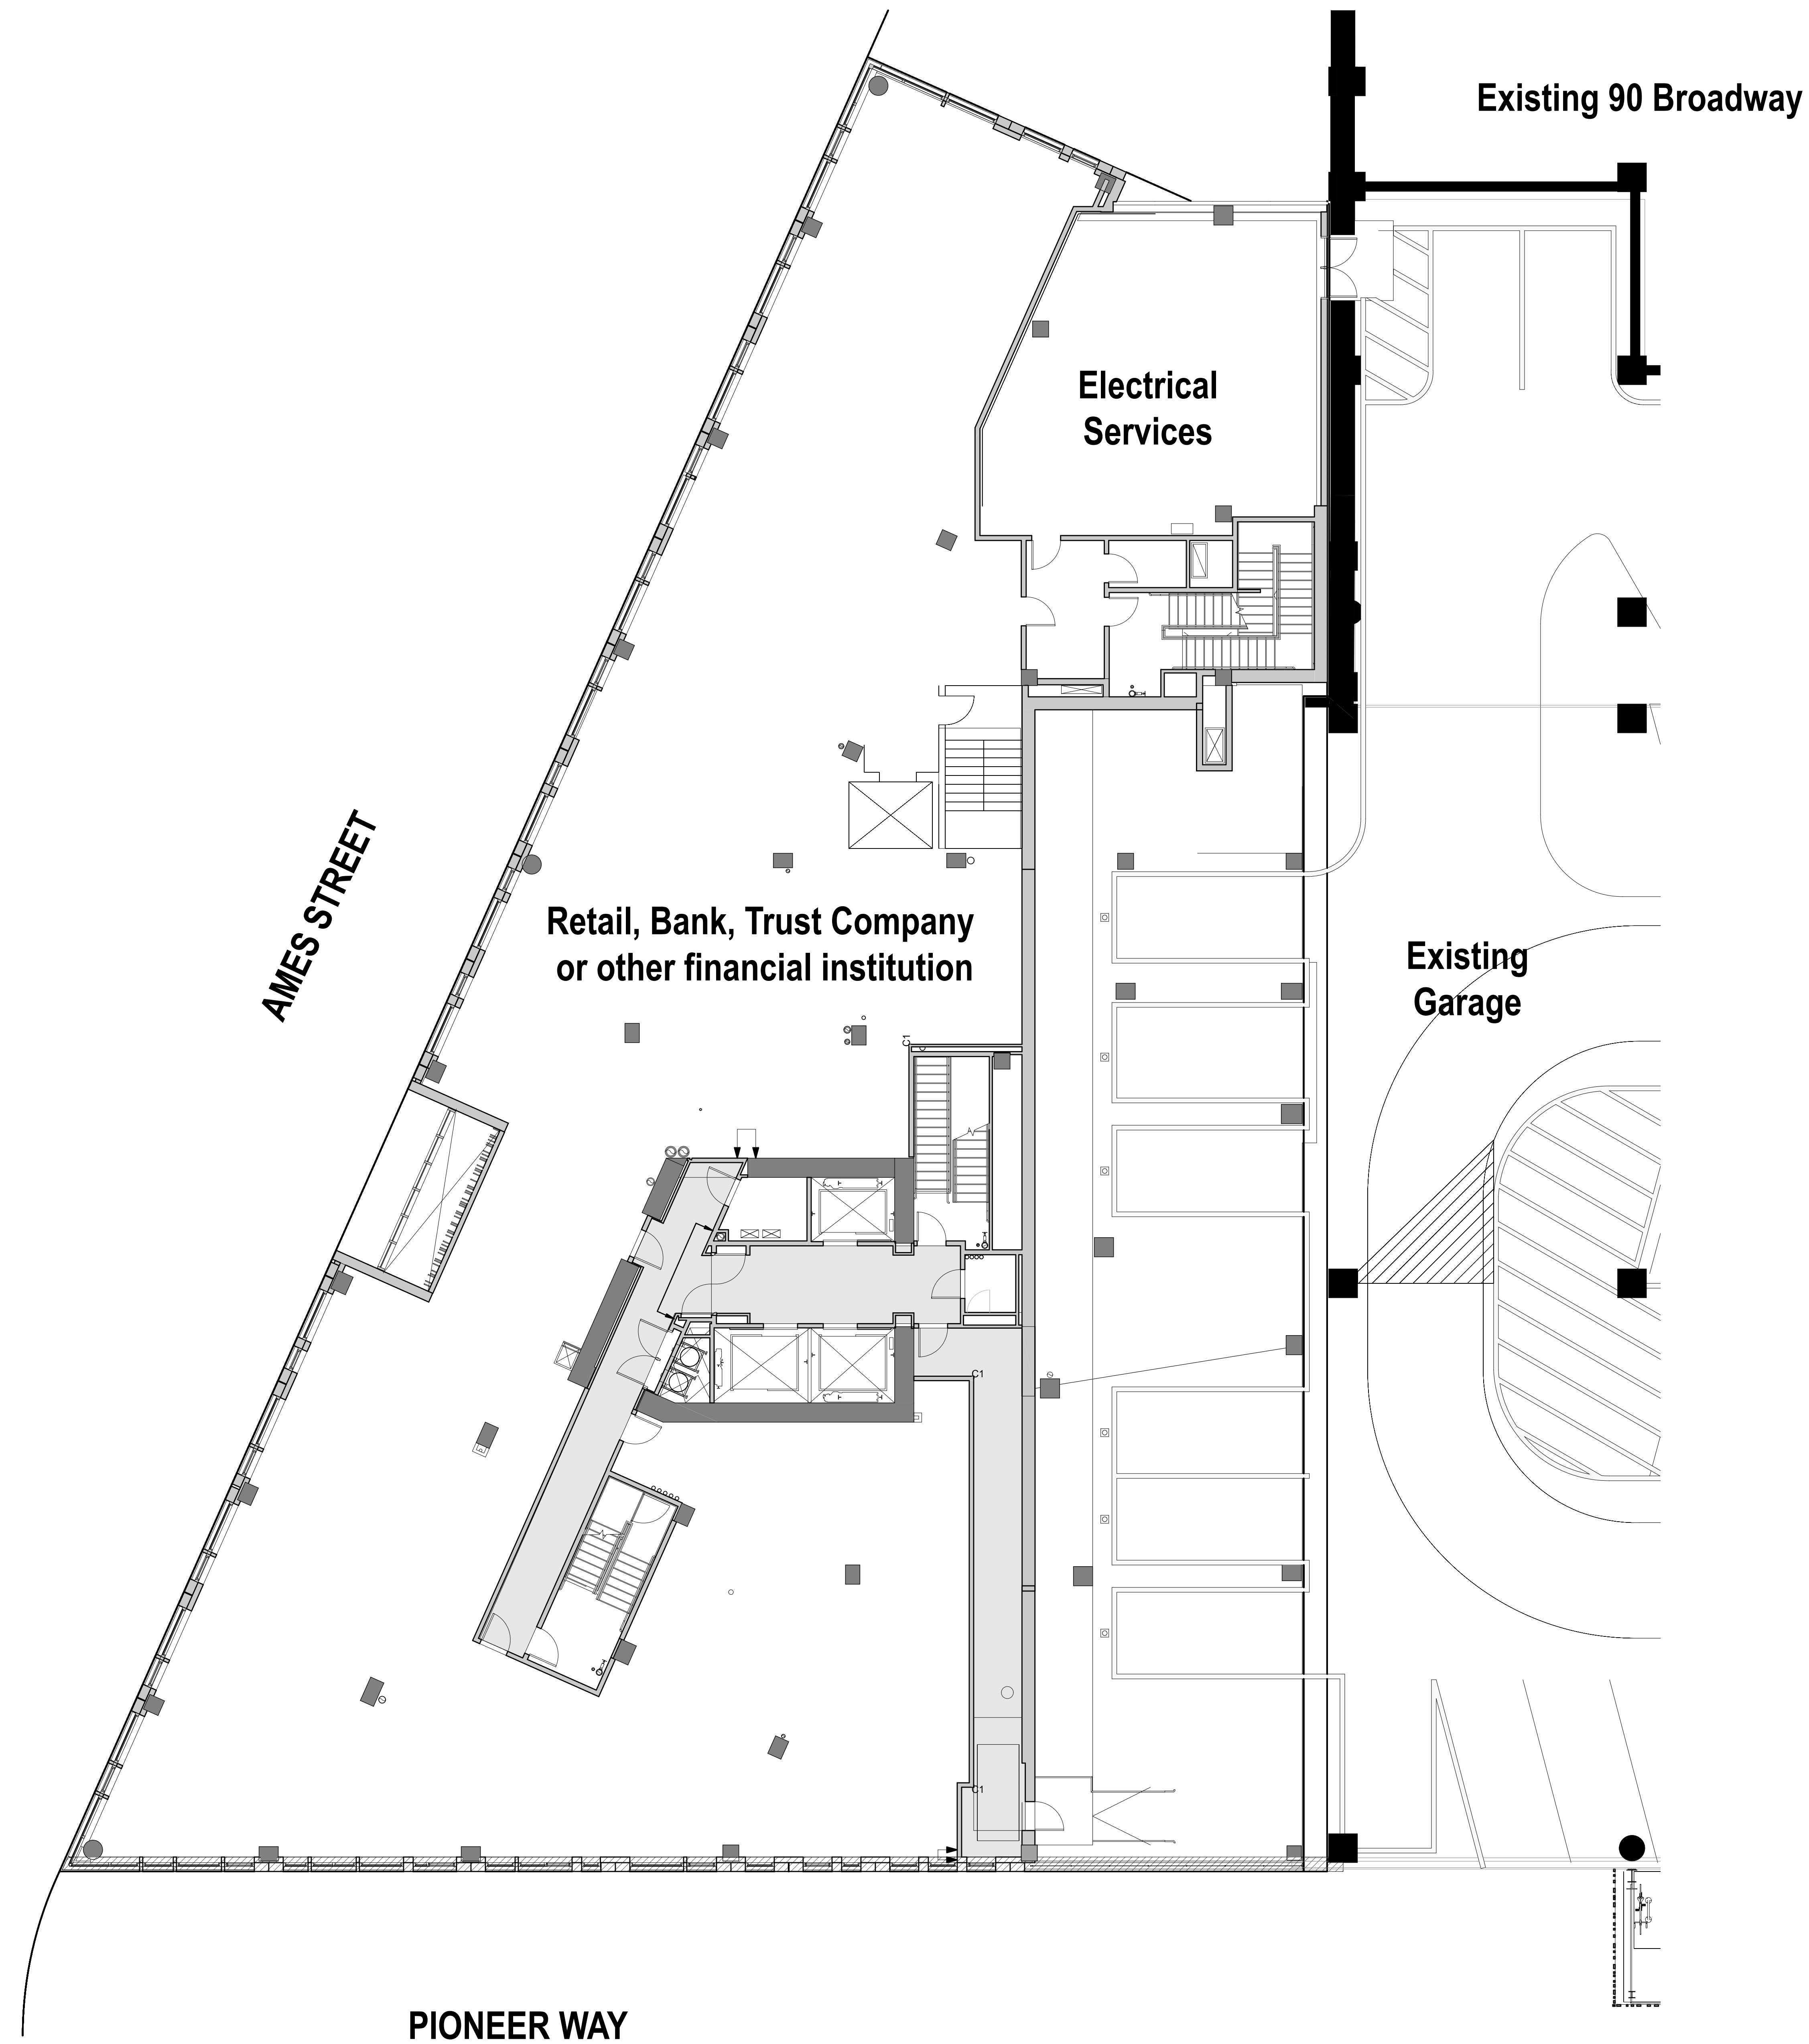

- Full color halo lit logo
- Red awning
- Red flagscape on interior wall at entrance
- Enterprise banners
- Interior ceiling elements

- Full color halo lit logo
- Red awning
- Red flagcape on interior wall at entrance
- Enterprise banners
- Interior ceiling elements

Screens behind glass wrapping corner

Multimedia screen behind glass

**88 Ames Street
Ground Floor Plan
Dec. 2017**

**88 Ames Street
Second Floor Plan
Dec. 2017**