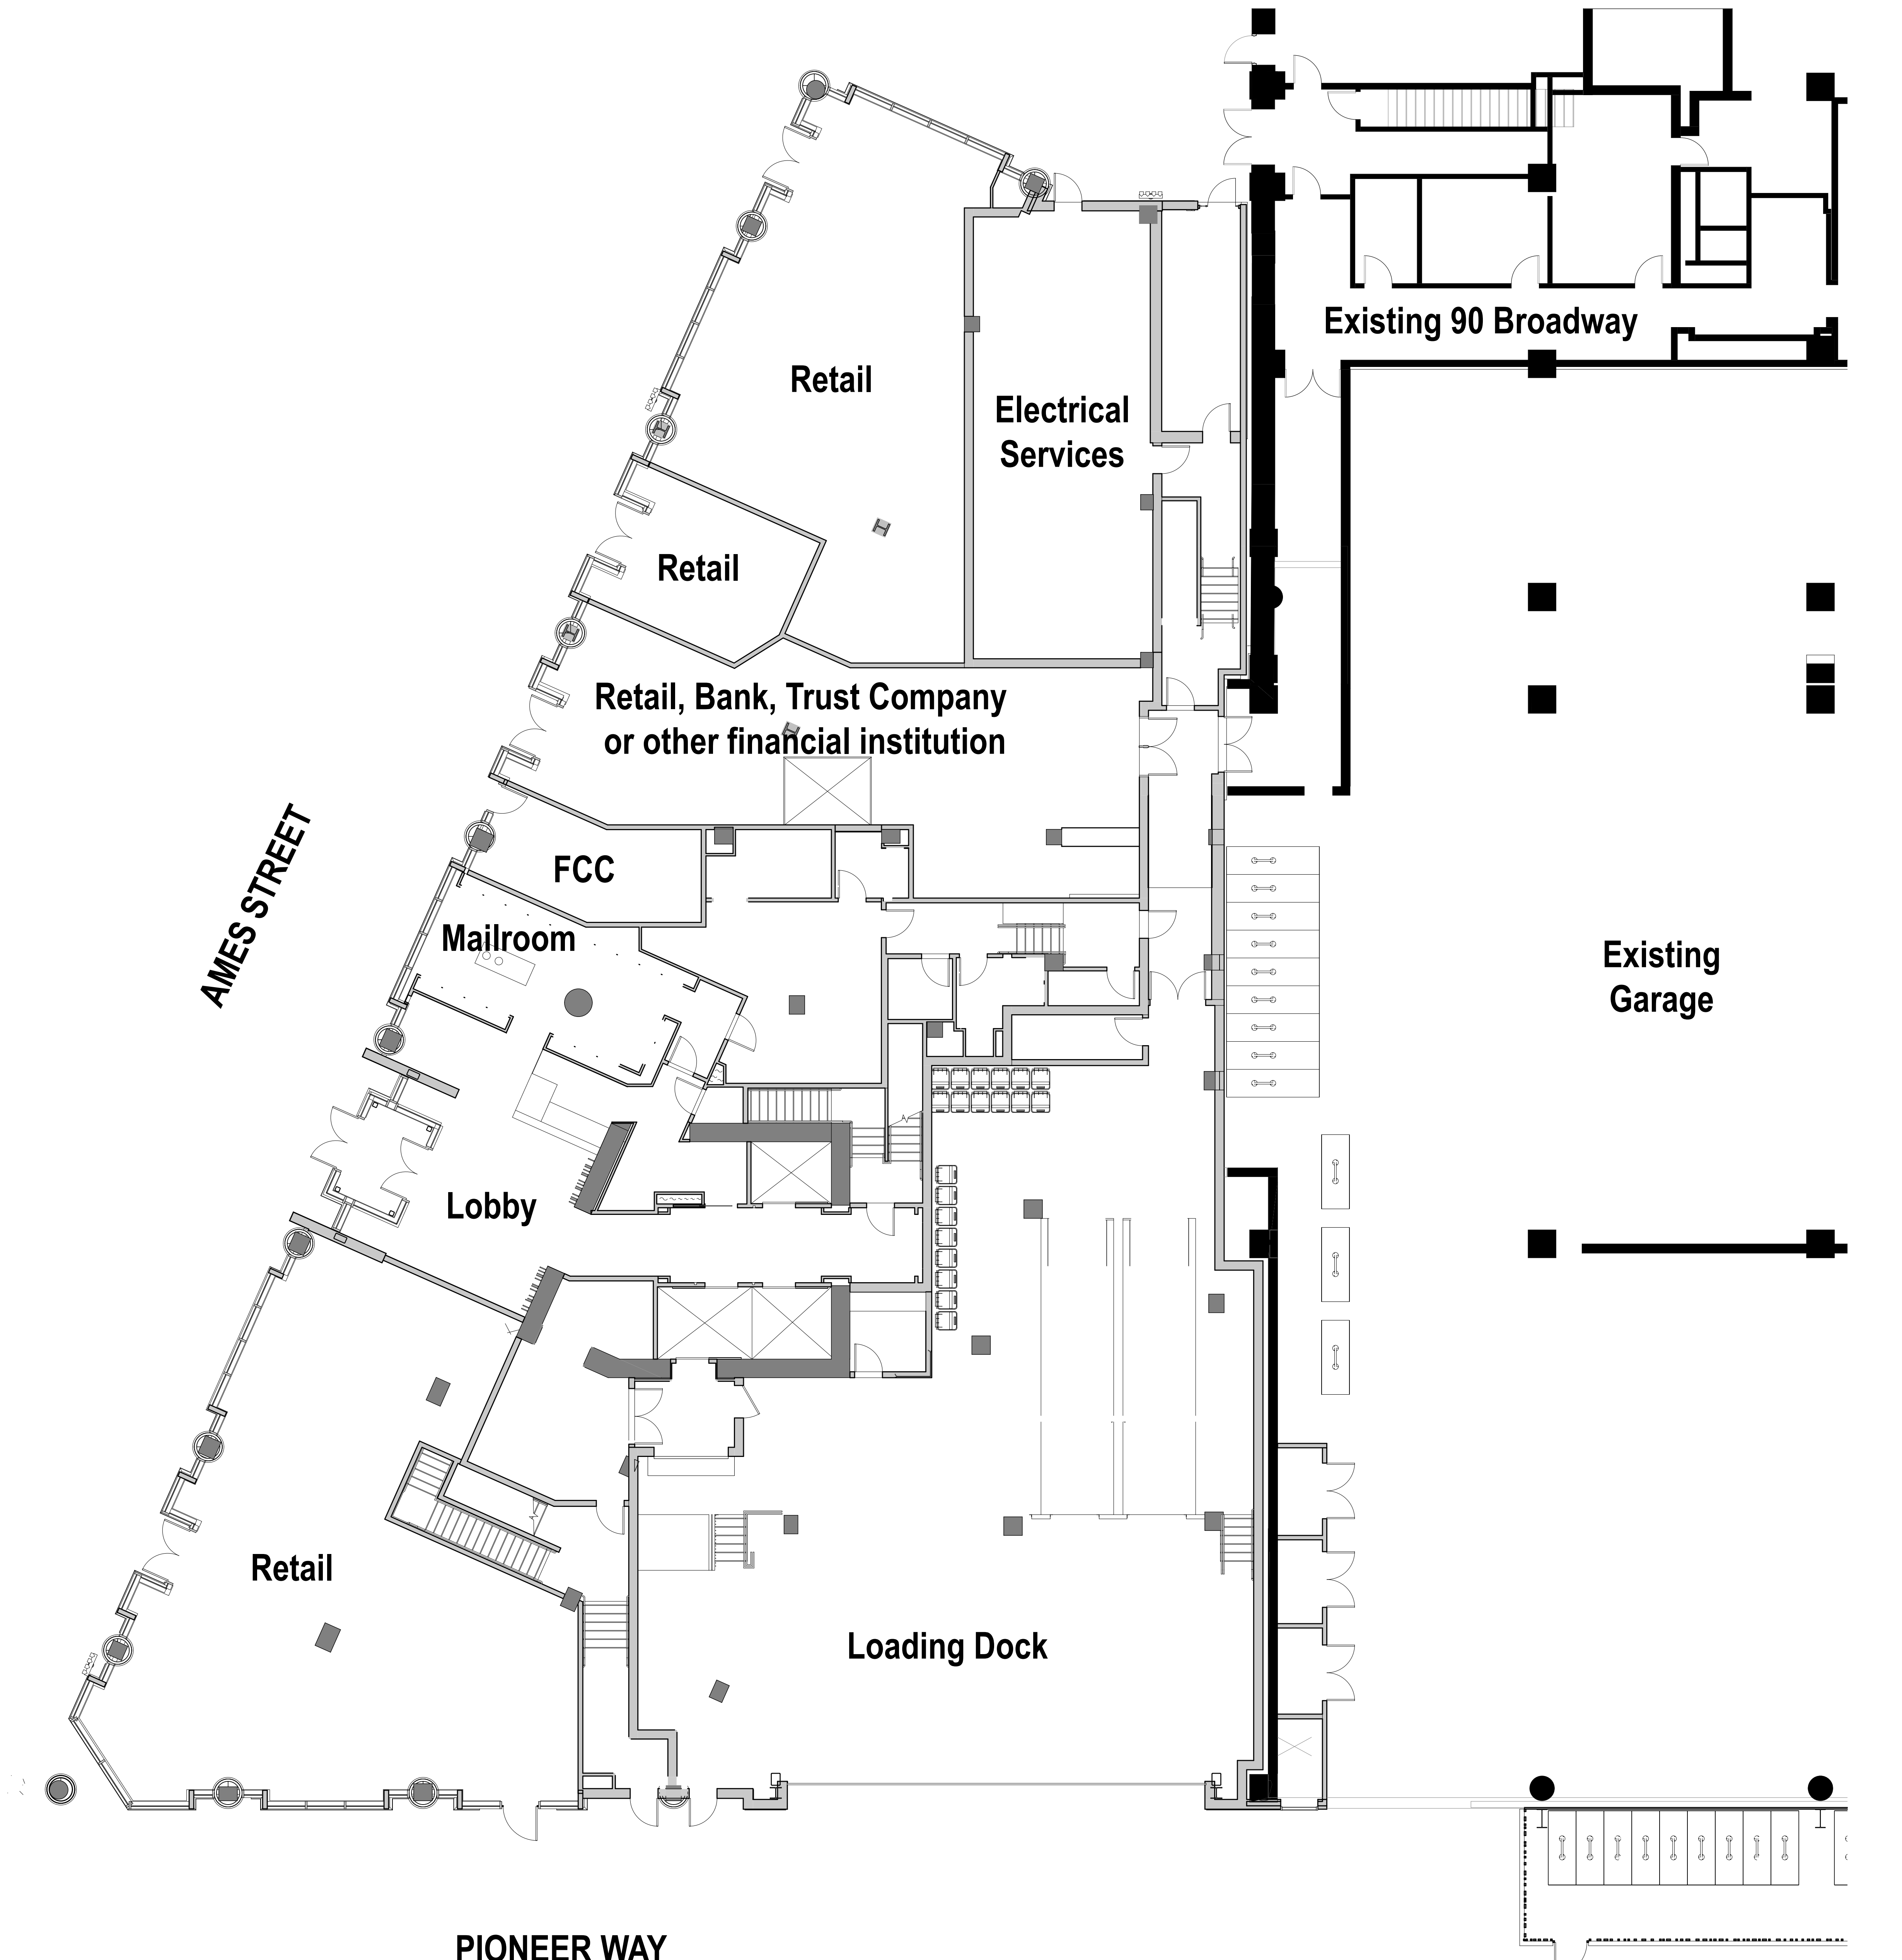

- Full color halo lit logo
- Red awning
- Red flagscape on interior wall at entrance
- Enterprise banners
- Interior ceiling elements

- Full color halo lit logo
- Red awning
- Red flagcape on interior wall at entrance
- Enterprise banners
- Interior ceiling elements

Screens behind glass wrapping corner

Multimedia screen behind glass

**88 Ames Street
Ground Floor Plan
Dec. 2017**

**88 Ames Street
Second Floor Plan
Dec. 2017**