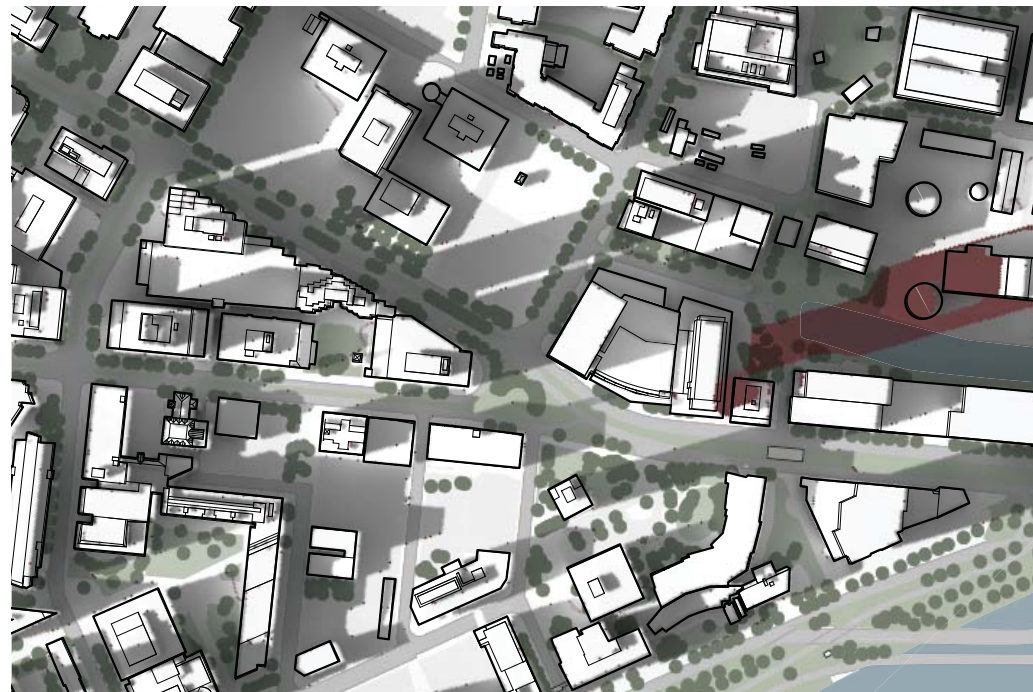

KENDALL SQUARE INITIATIVE - NOMA SHADOW STUDY

JANUARY 2017

September 21st / March 21st
3PM, 4PM, 5PM*

NET-NEW SHADOWS WITH PROPOSED BUILDINGS

3 PM SHADOWS, SEPTEMBER 21ST / MARCH 21ST

4 PM SHADOWS, SEPTEMBER 21ST / MARCH 21ST

5 PM SHADOWS, SEPTEMBER 21ST / MARCH 21ST

KENDALL SQUARE INITIATIVE - NOMA SHADOW STUDY

JANUARY 2017

September 21st / March 21st
6PM*

NET-NEW SHADOWS WITH PROPOSED BUILDINGS

6 PM SHADOWS, SEPTEMBER 21ST / MARCH 21ST

KENDALL SQUARE INITIATIVE - NOMA SHADOW STUDY

JANUARY 2017

December 21st
9AM, 10AM, 11AM*

NET-NEW SHADOWS WITH PROPOSED BUILDINGS

9 AM SHADOWS, DECEMBER 21ST

10 AM SHADOWS, DECEMBER 21ST

11 AM SHADOWS, DECEMBER 21ST

KENDALL SQUARE INITIATIVE - NOMA SHADOW STUDY

JANUARY 2017

December 21st
12PM, 1PM, 2PM*

NET-NEW SHADOWS WITH PROPOSED BUILDINGS

12 PM SHADOWS, DECEMBER 21ST

1 PM SHADOWS, DECEMBER 21ST

2 PM SHADOWS, DECEMBER 21ST