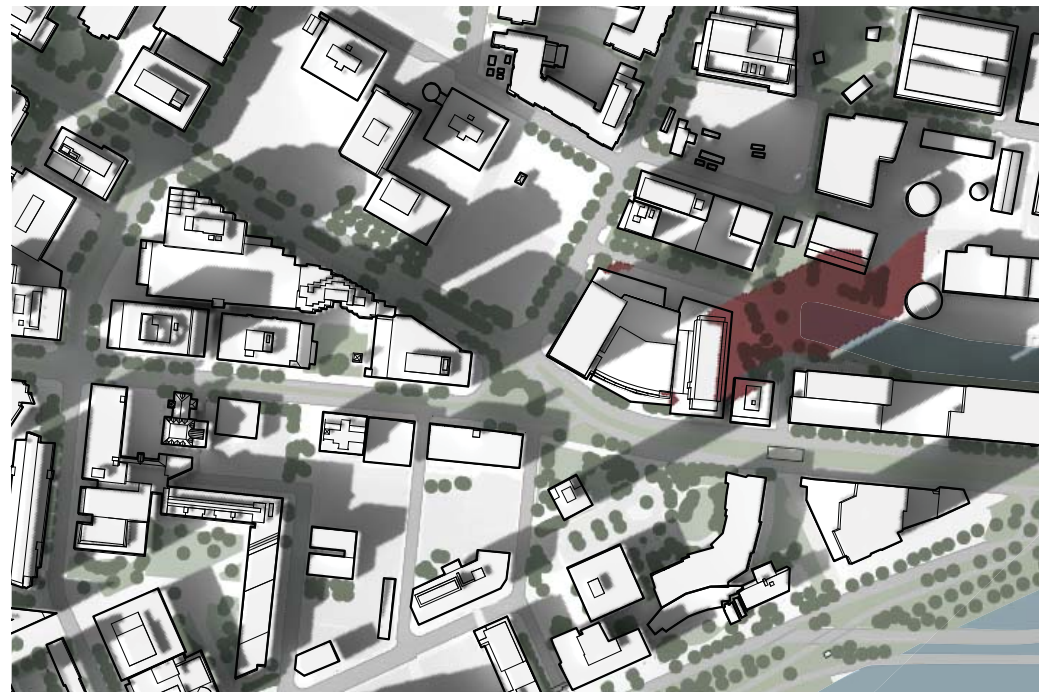

KENDALL SQUARE INITIATIVE - NOMA SHADOW STUDY

JANUARY 2017

September 21st / March 21st
3PM, 4PM, 5PM*

NET-NEW SHADOWS WITH PROPOSED BUILDINGS

3 PM SHADOWS, SEPTEMBER 21ST / MARCH 21ST

4 PM SHADOWS, SEPTEMBER 21ST / MARCH 21ST

5 PM SHADOWS, SEPTEMBER 21ST / MARCH 21ST

KENDALL SQUARE INITIATIVE - NOMA SHADOW STUDY

JANUARY 2017

September 21st / March 21st
6PM*

NET-NEW SHADOWS WITH PROPOSED BUILDINGS

6 PM SHADOWS, SEPTEMBER 21ST / MARCH 21ST

KENDALL SQUARE INITIATIVE - NOMA SHADOW STUDY

JANUARY 2017

December 21st
9AM, 10AM, 11AM*

NET-NEW SHADOWS WITH PROPOSED BUILDINGS

9 AM SHADOWS, DECEMBER 21ST

10 AM SHADOWS, DECEMBER 21ST

11 AM SHADOWS, DECEMBER 21ST

KENDALL SQUARE INITIATIVE - NOMA SHADOW STUDY

JANUARY 2017

December 21st
12PM, 1PM, 2PM*

NET-NEW SHADOWS WITH PROPOSED BUILDINGS

12 PM SHADOWS, DECEMBER 21ST

1 PM SHADOWS, DECEMBER 21ST

2 PM SHADOWS, DECEMBER 21ST