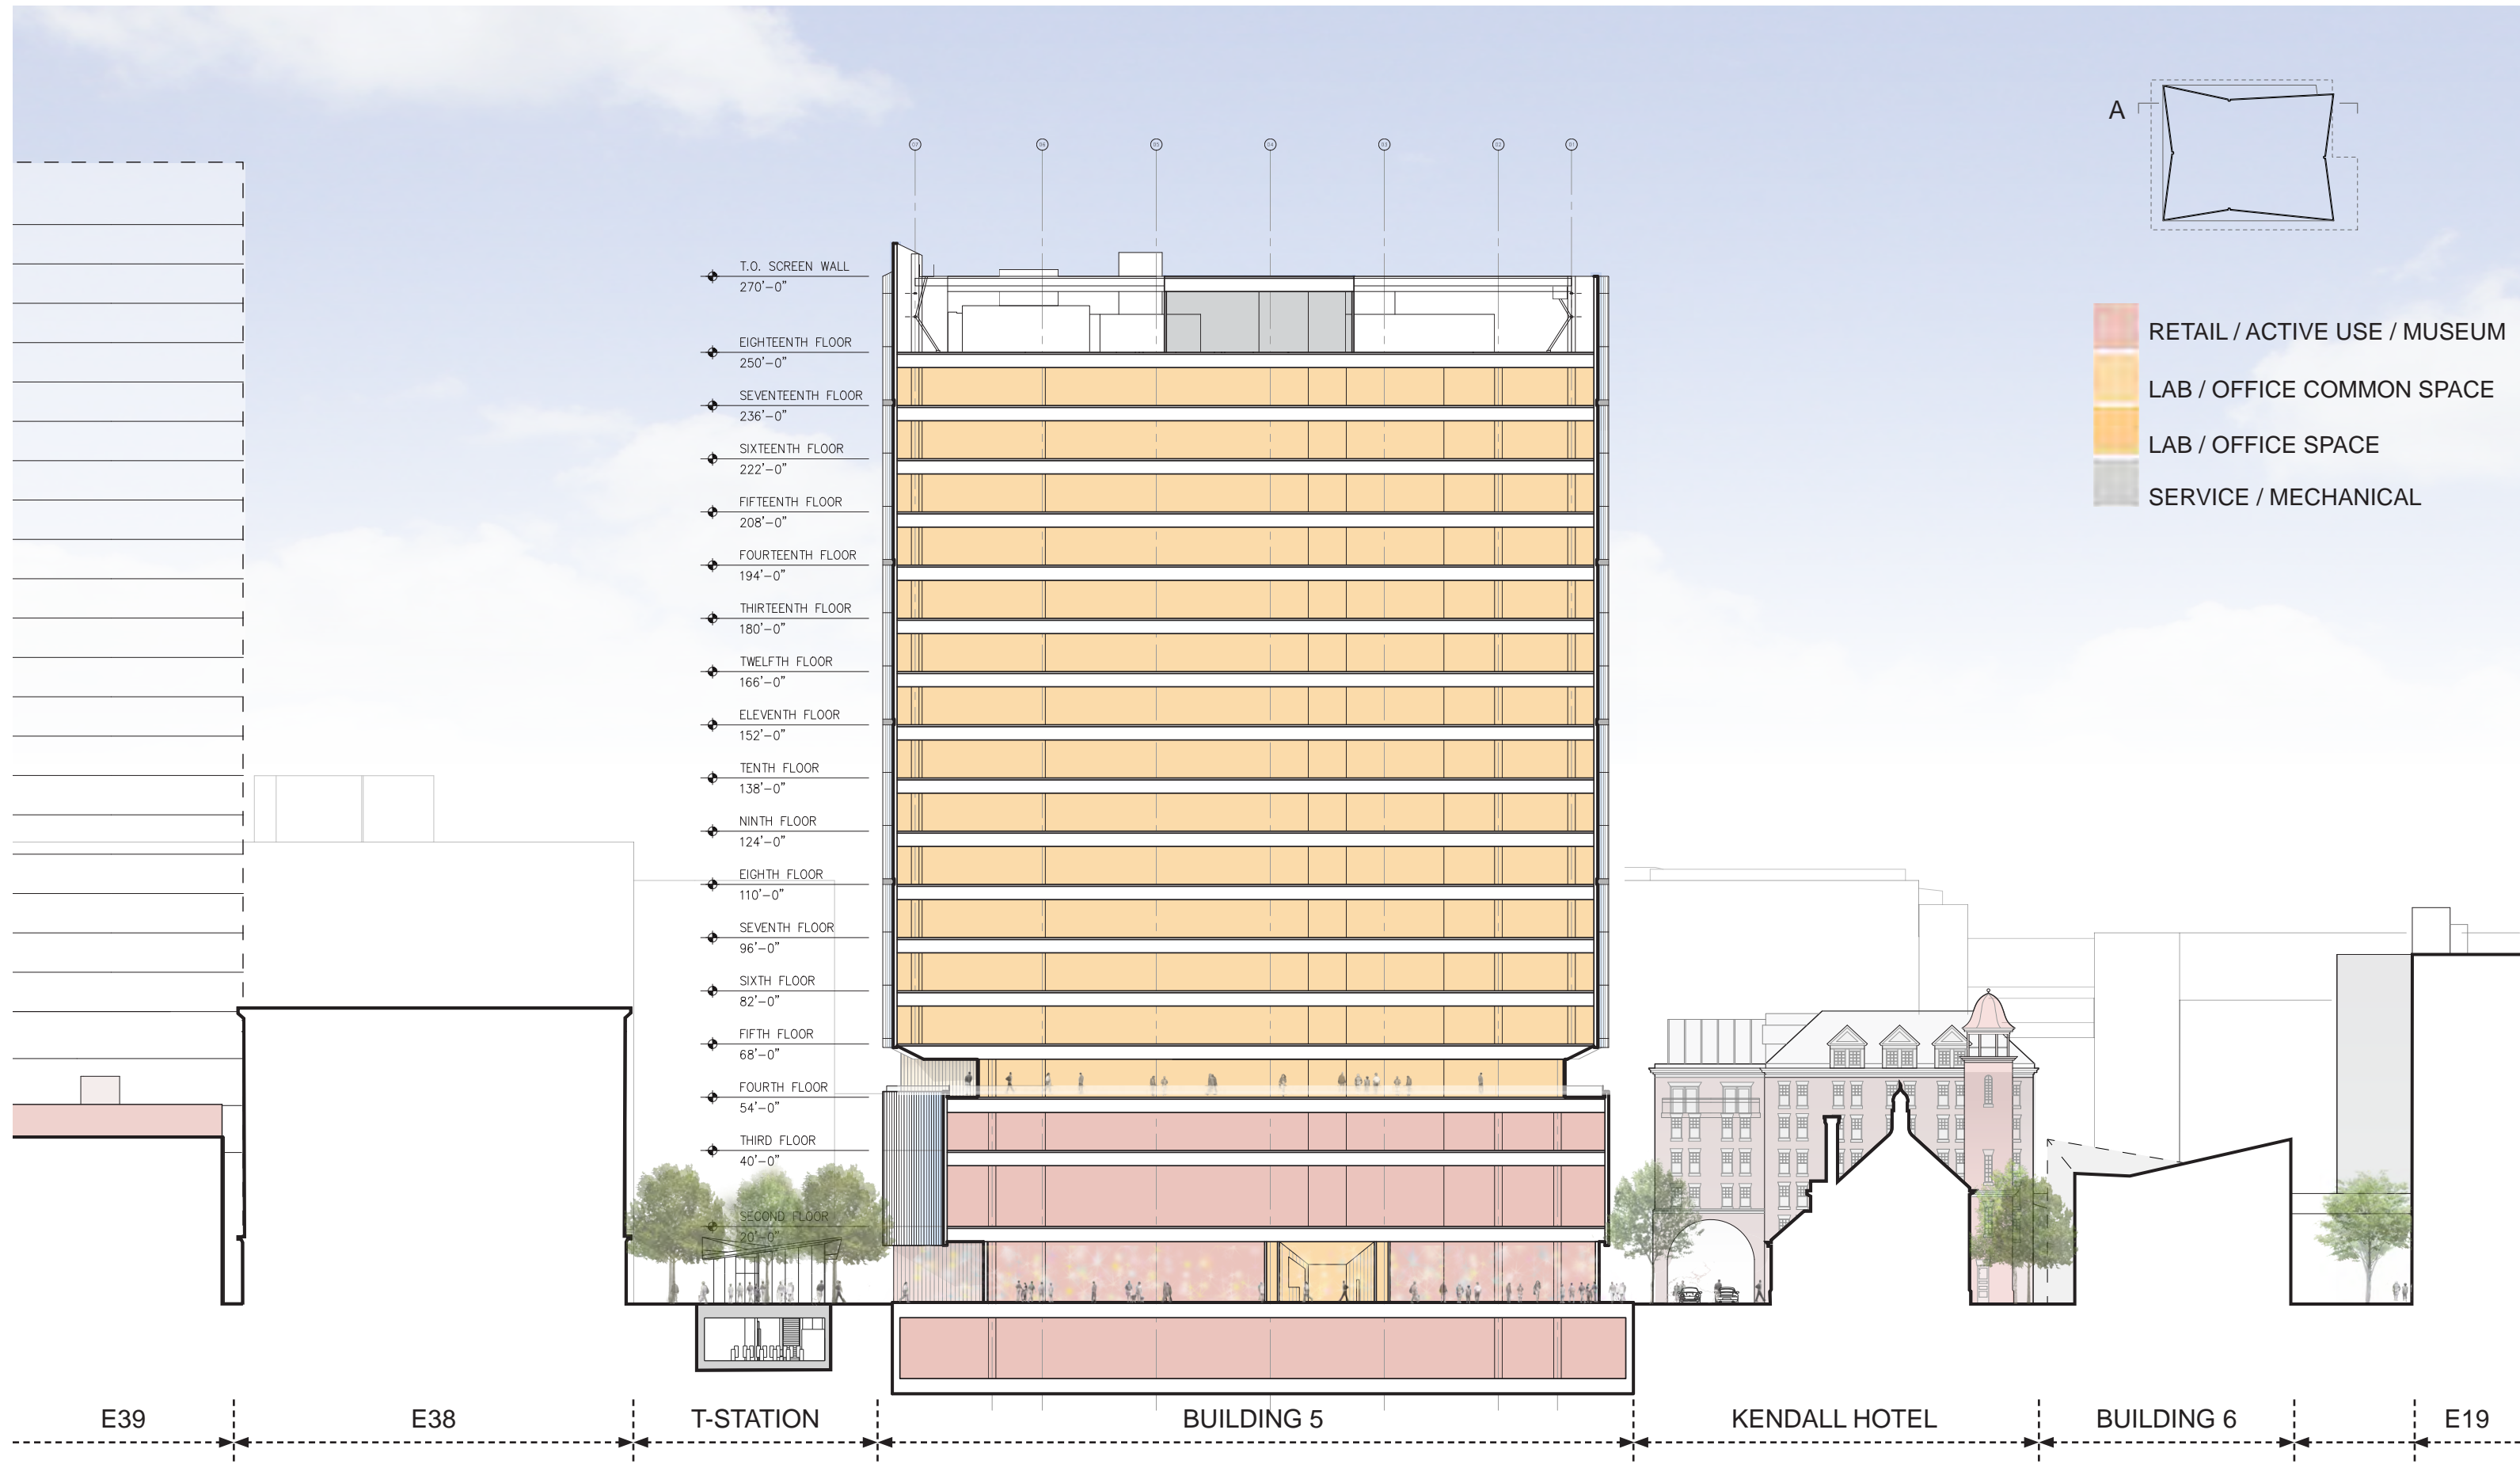

07/27/2015

Figure D - 61

**BUILDING 5 - SOUTH ELEVATION**

MIT KENDALL SQUARE  
SoMa PROJECT

MARRIOTT HOTEL

MAIN STREET

BUILDING 5

DEACON ST.

E25

E23

07/27/2015

Figure D - 62

**BUILDING 5 - WEST ELEVATION**

MIT KENDALL SQUARE  
SoMa PROJECT

07/27/2015

Figure D - 63

**BUILDING 5 - EAST-WEST SECTION**

MIT KENDALL SQUARE  
SoMa PROJECT

07/27/2015

**BUILDING 5 - NORTH-SOUTH SECTION**

Figure D - 64

MIT KENDALL SQUARE  
SoMa PROJECT

07/27/2015

Figure D - 65

Figure D - 67

MIT KENDALL SQUARE  
SoMa PROJECT

07/27/2015

**BUILDING 5 - VIEW FROM MARRIOTT**

Figure D - 68

**MIT KENDALL SQUARE  
SoMa PROJECT**