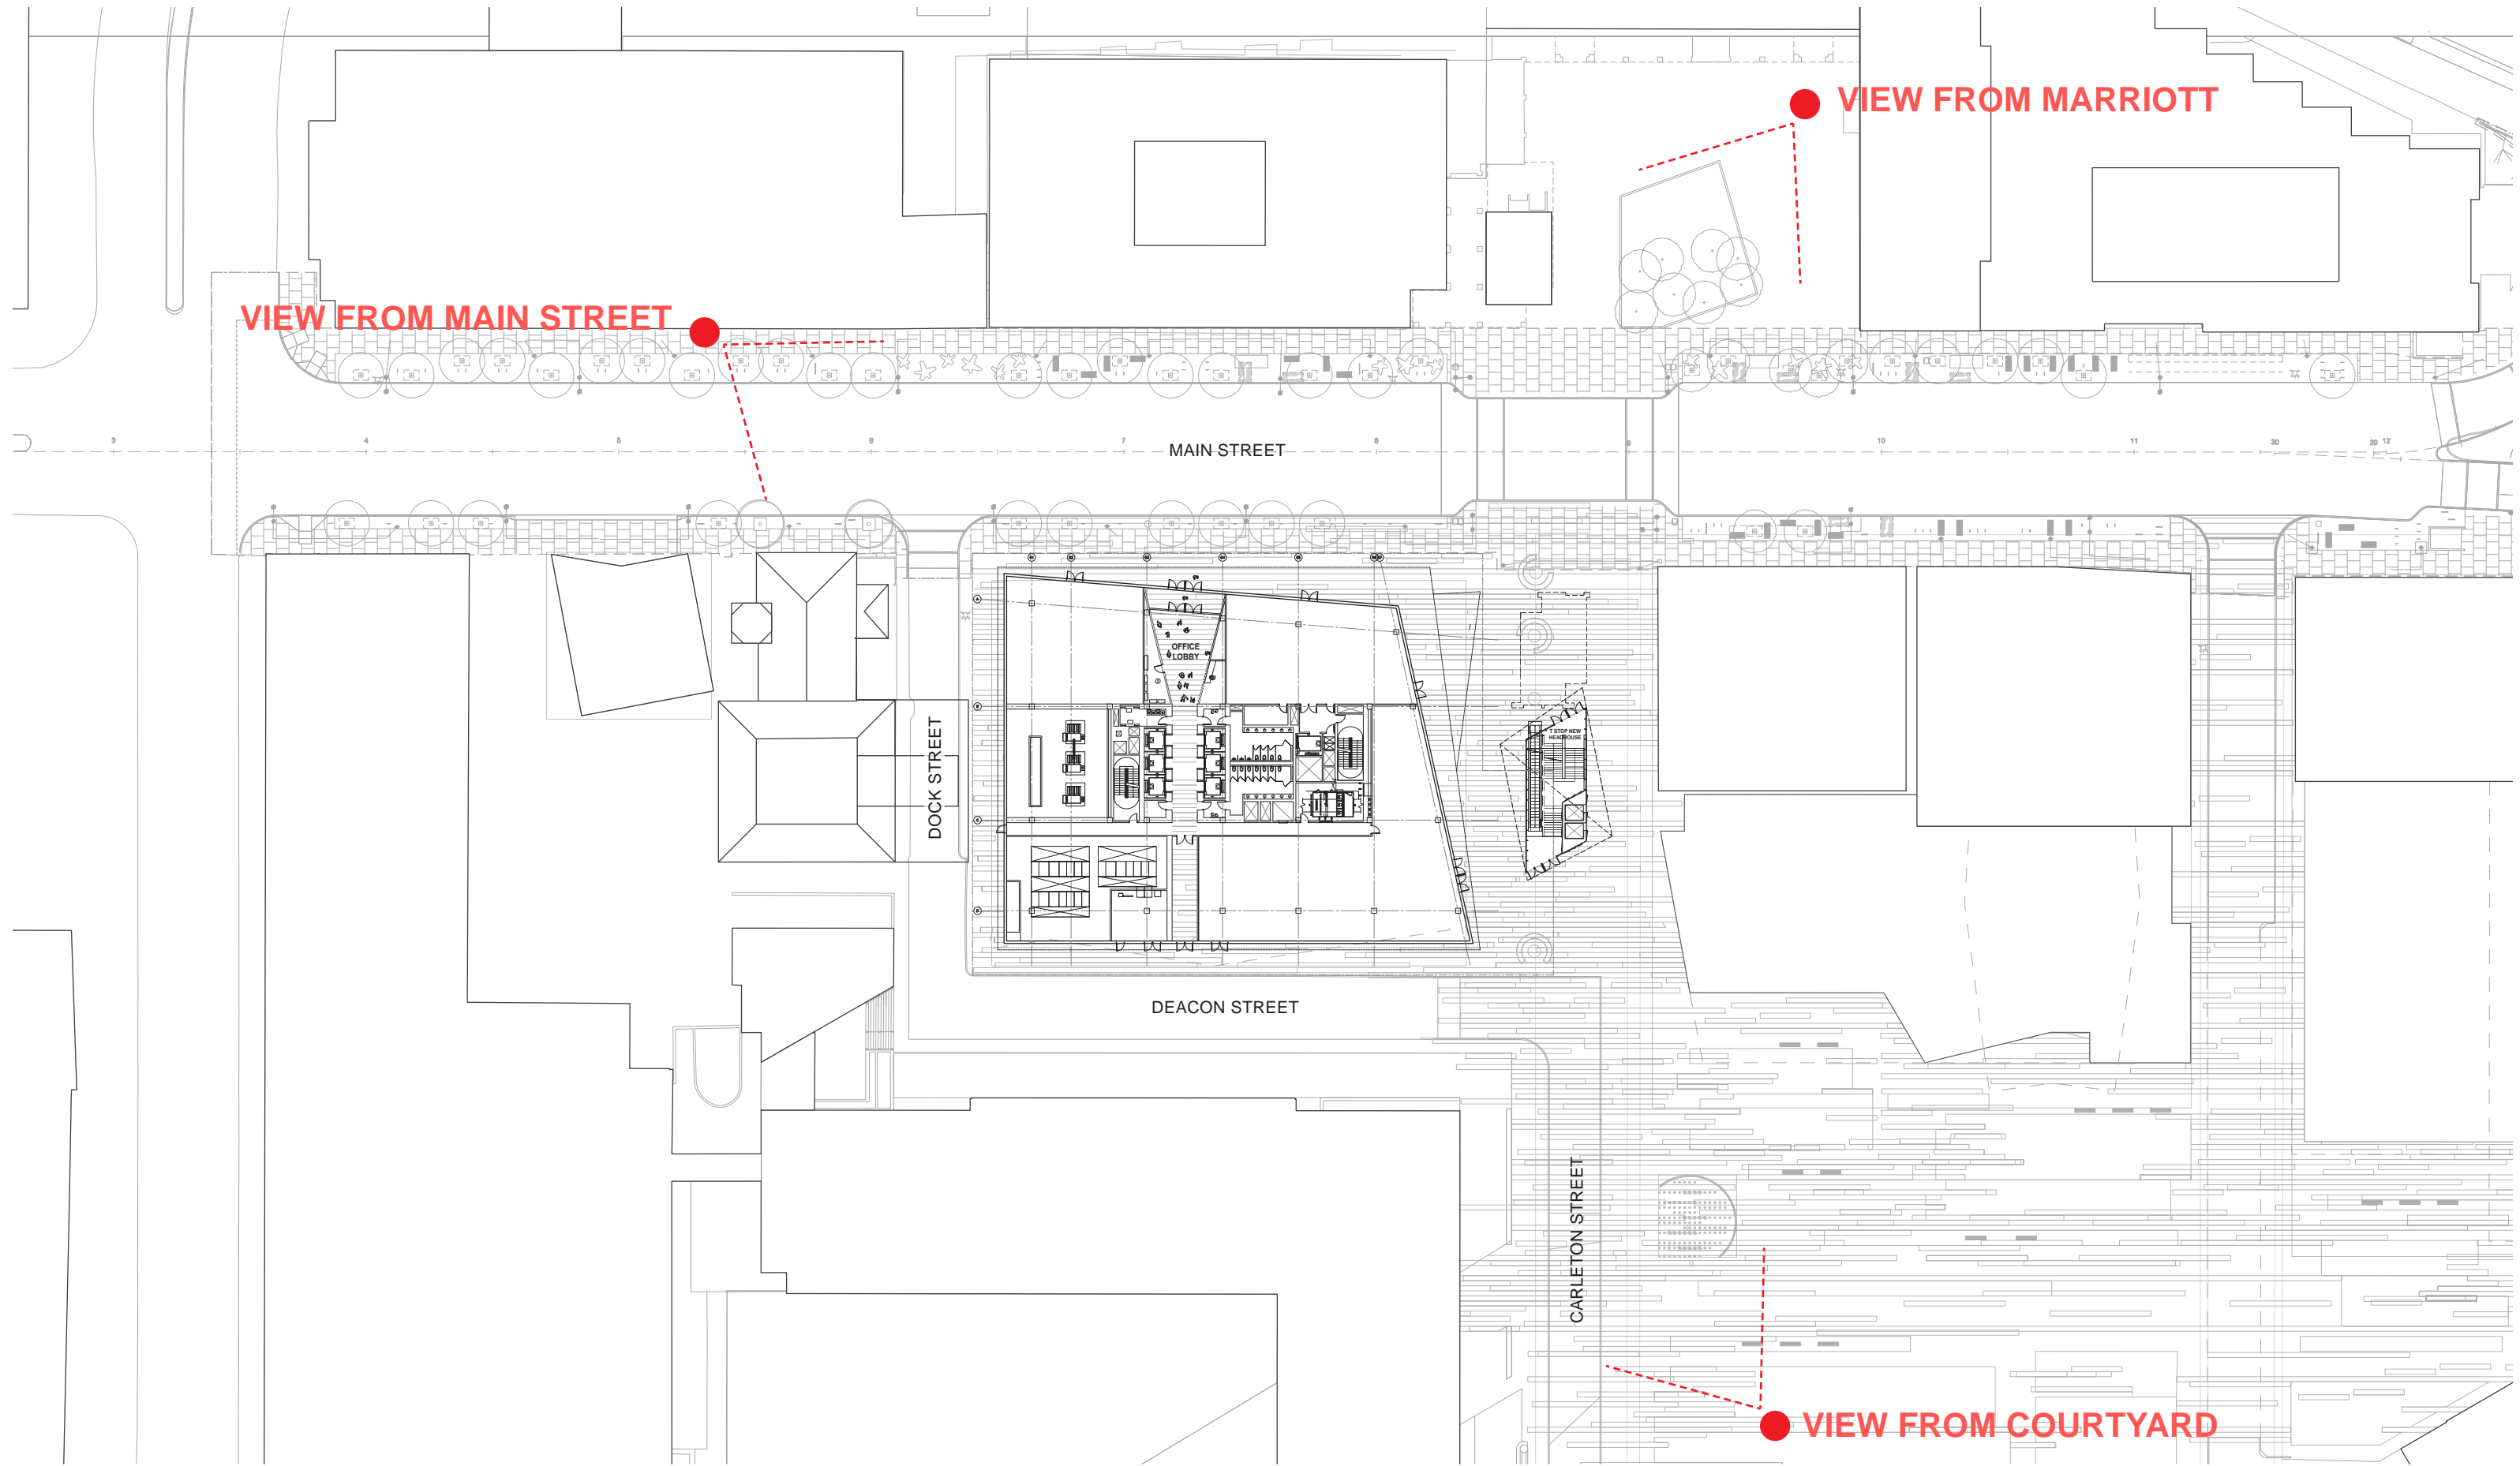

07/27/2015

Figure D - 61

**BUILDING 5 - SOUTH ELEVATION**

MIT KENDALL SQUARE  
SoMa PROJECT

MARRIOTT HOTEL

MAIN STREET

BUILDING 5

DEACON ST.

**BUILDING 5 - EAST-WEST SECTION**

MIT KENDALL SQUARE  
SoMa PROJECT

07/27/2015

**BUILDING 5 - NORTH-SOUTH SECTION**

Figure D - 64

MIT KENDALL SQUARE  
SoMa PROJECT

07/27/2015

Figure D - 65

**BUILDING 5 - CAMERA LOCATIONS**

**MIT KENDALL SQUARE  
SoMa PROJECT**

07/27/2015

**BUILDING 5 - VIEW FROM COURTYARD**

Figure D - 66

MIT KENDALL SQUARE  
SoMa PROJECT

07/27/2015

**BUILDING 5 - VIEW FROM MAIN STREET**

Figure D - 67

MIT KENDALL SQUARE  
SoMa PROJECT

07/27/2015

**BUILDING 5 - VIEW FROM MARRIOTT**

Figure D - 68

**MIT KENDALL SQUARE  
SoMa PROJECT**