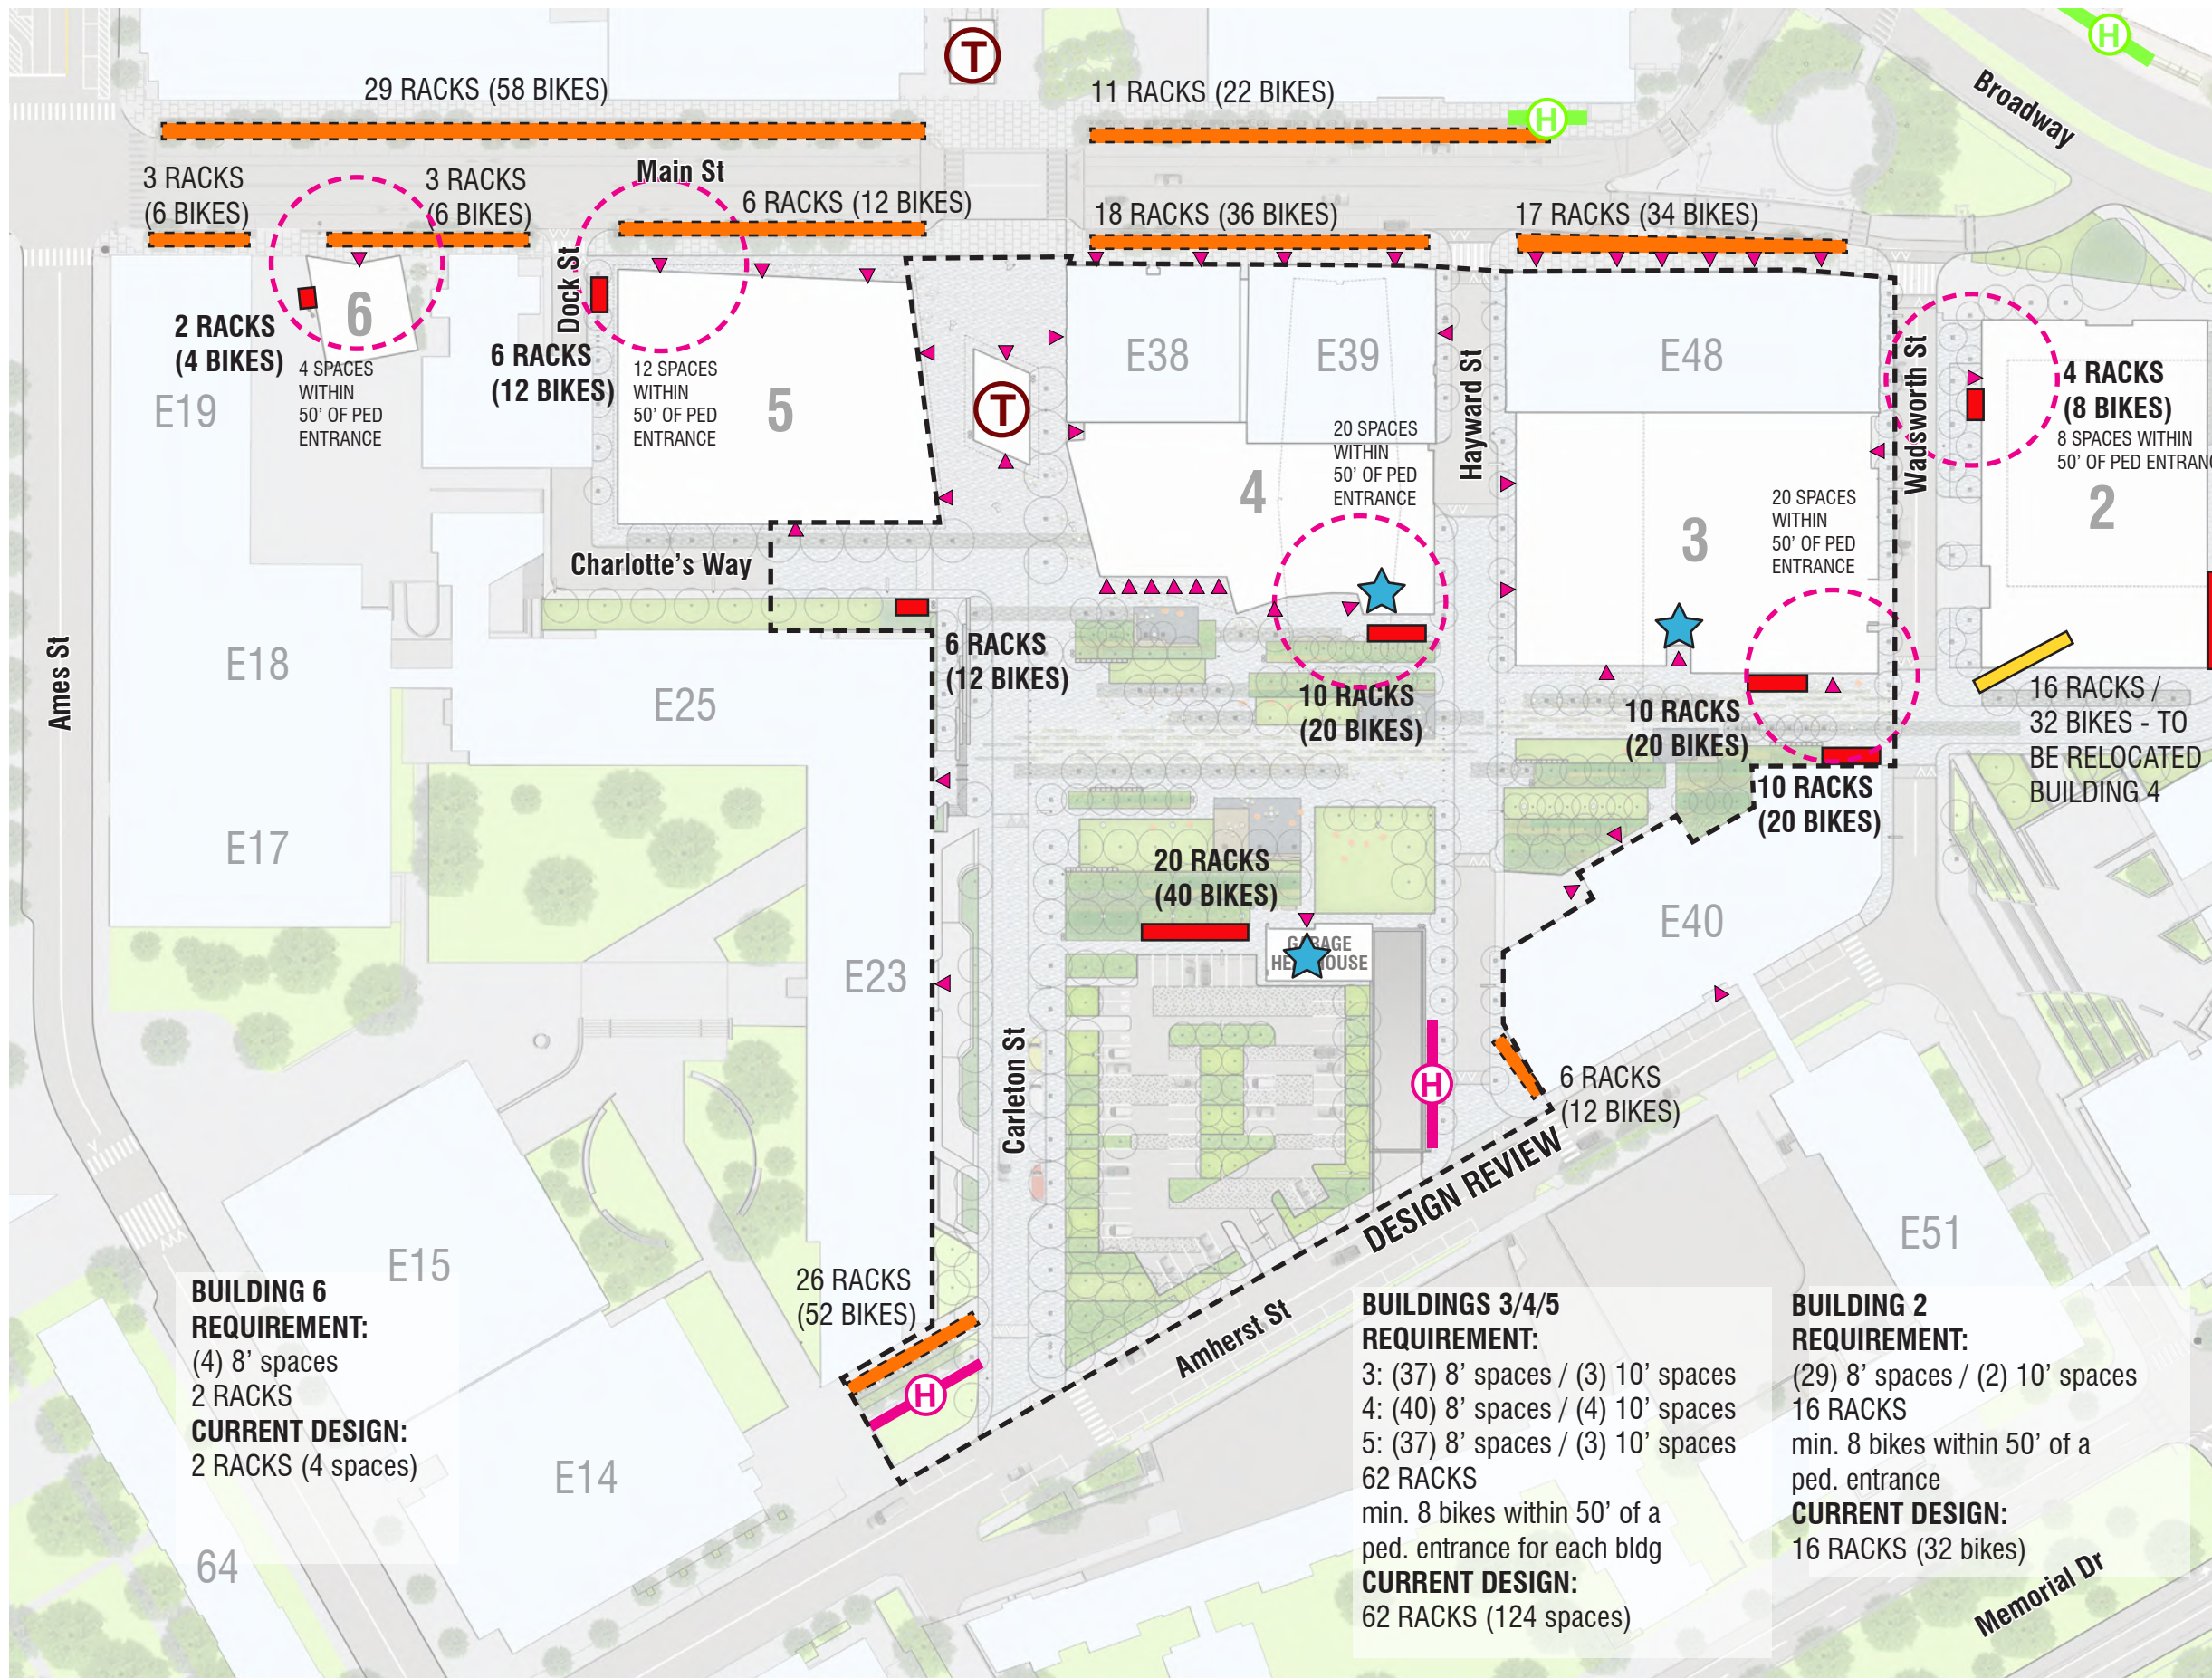

 MBTA STATION  
 PEDESTRIAN FLOW

October 24, 2016

**SoMa**  
**PEDESTRIAN CIRCULATION**

October 24, 2016

- ON STREET (SHARROW OR LANE)
- PEDESTRIAN / SLOW CYCLING ROUTE

October 24, 2016

## SoMa BIKE CIRCULATION

October 24, 2016

- T MBTA STATION
- ONE WAY
- TWO WAY
- RAISED CROSSING
- FIRE LANE
- LOADING
- LOADING TWO WAY
- PARKING

October 24, 2016

- MOVIE PROJECTION
- TENTS
- STAGE
- AUDIENCE
- EXHIBITS/DEMOS
- FOOD TRUCKS

October 24, 2016

October 24, 2016

**SoMa  
VIEW B**

Looking North towards Building 5 and Building 4