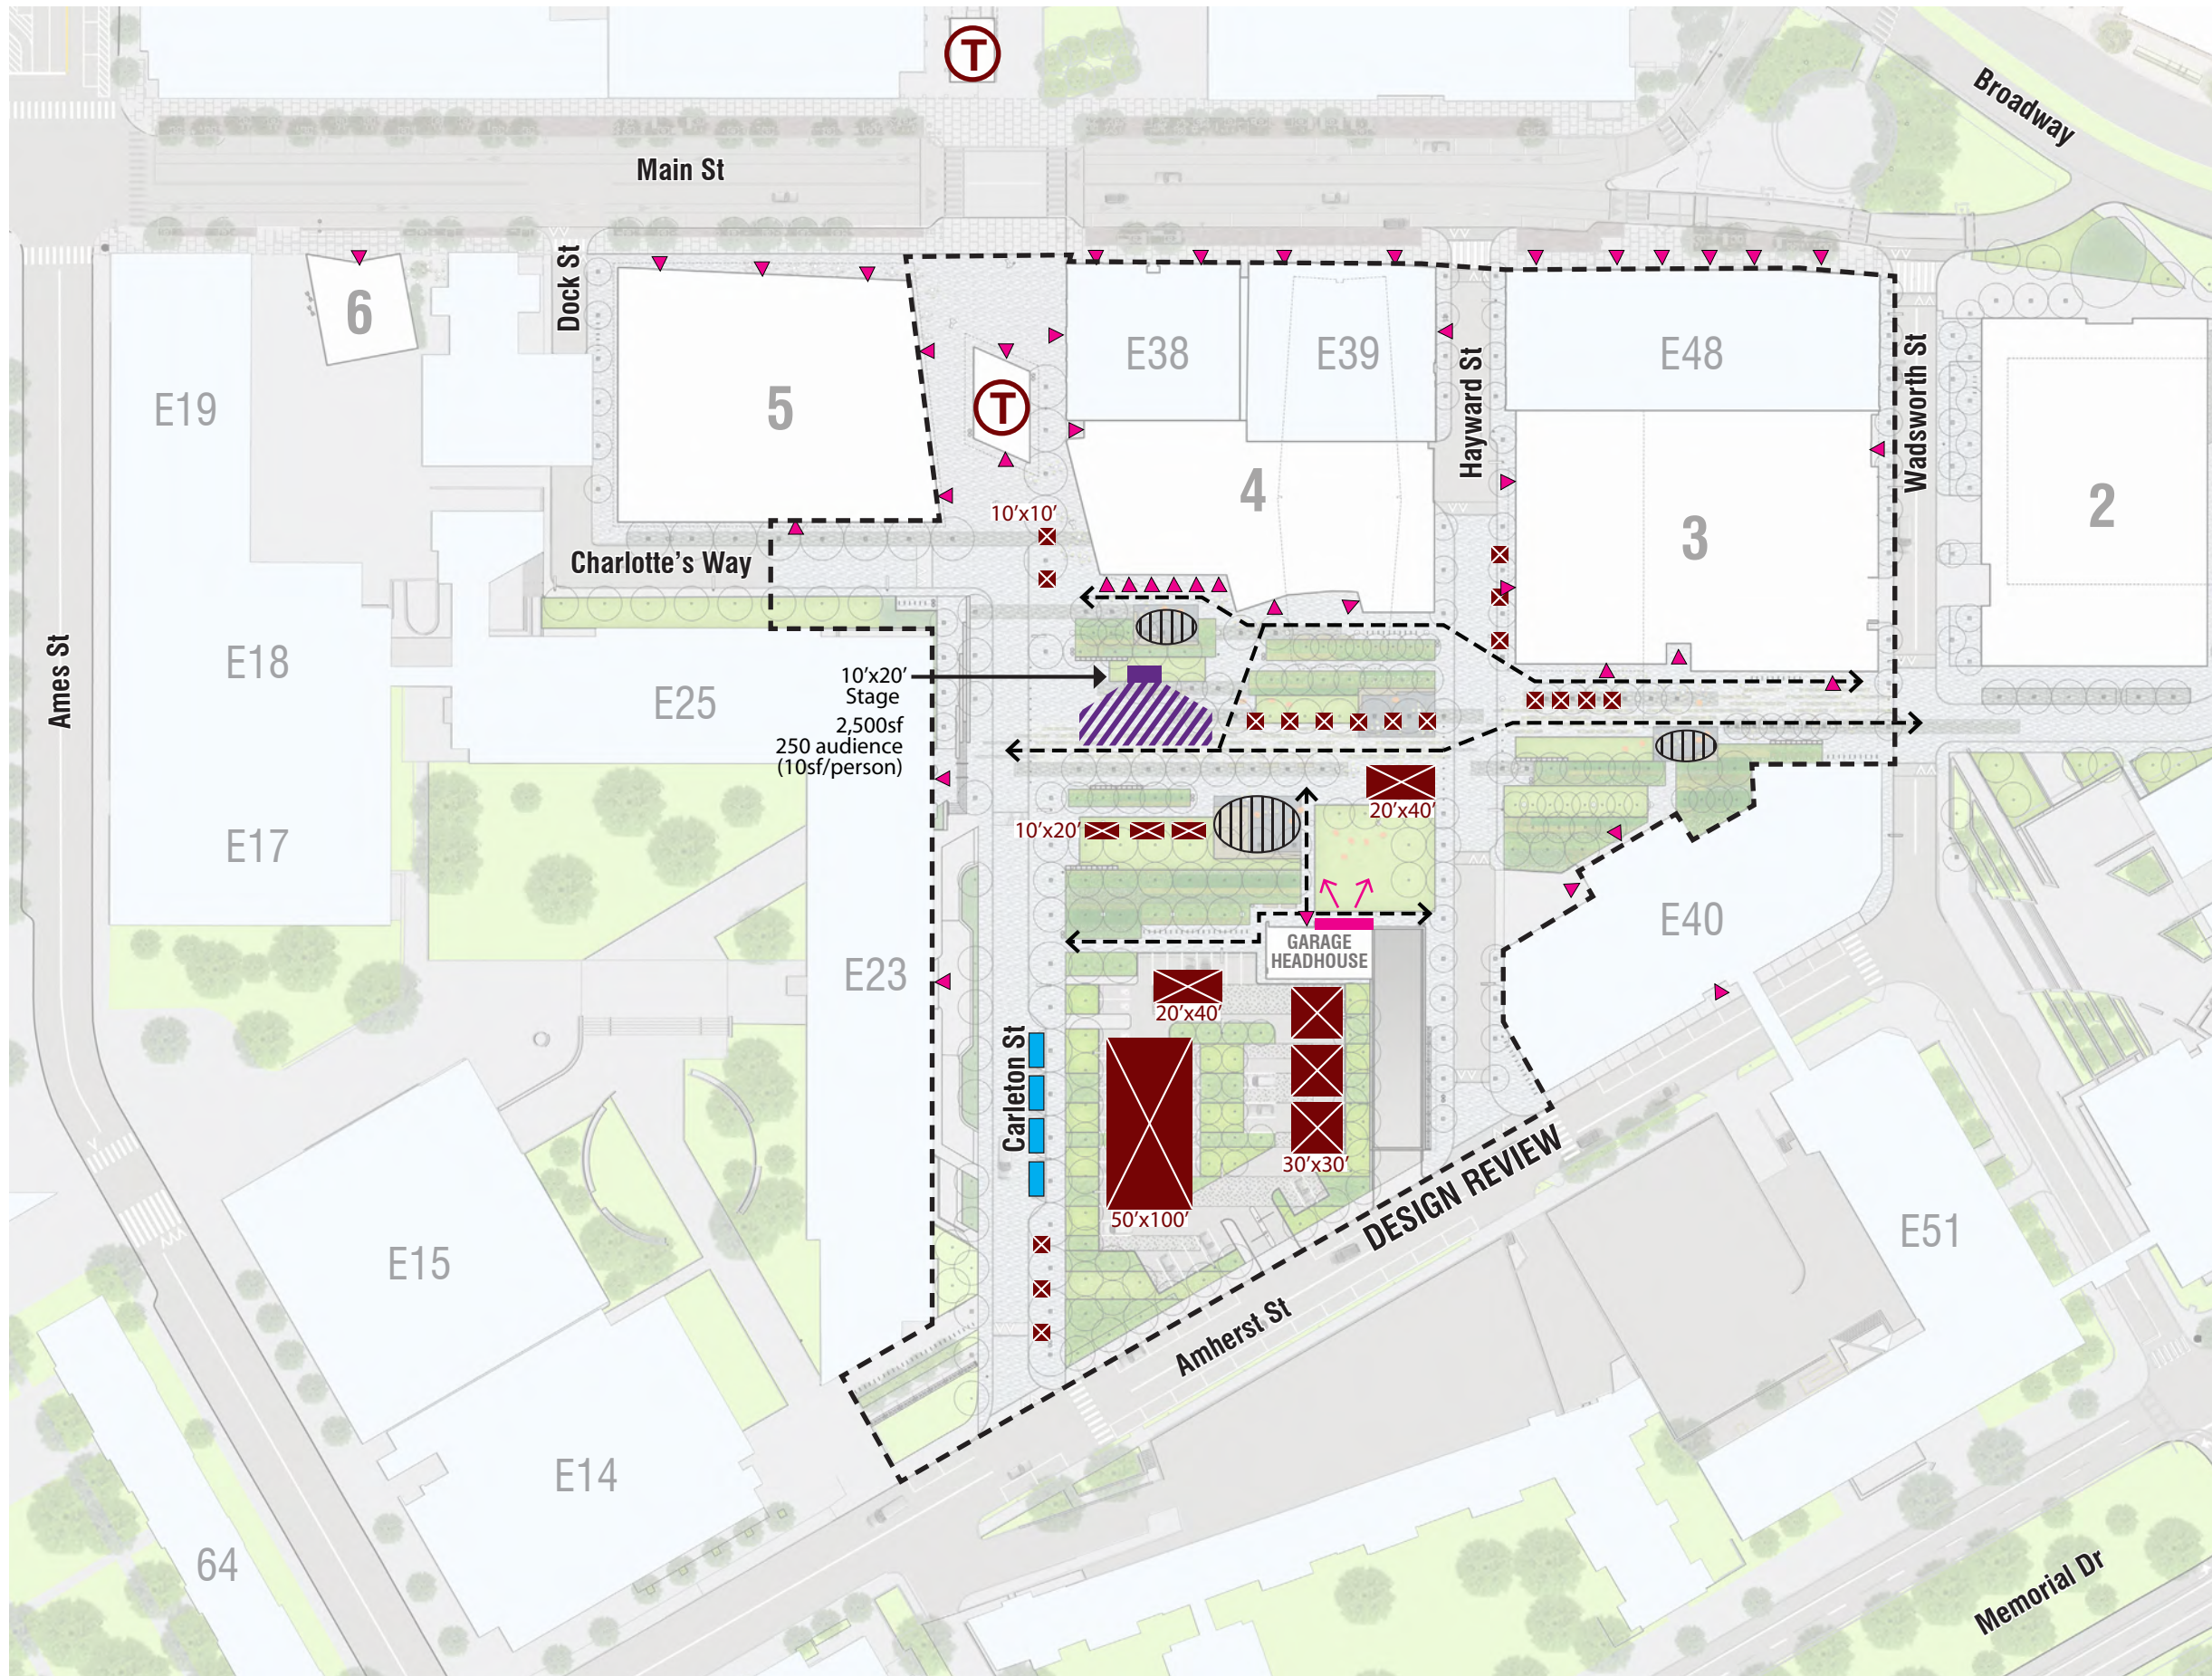

 MBTA STATION  
 PEDESTRIAN FLOW

October 24, 2016

**SoMa**  
**PEDESTRIAN CIRCULATION**

October 24, 2016

- ON STREET (SHARROW OR LANE)
- PEDESTRIAN / SLOW CYCLING ROUTE

October 24, 2016

## SoMa BIKE CIRCULATION

October 24, 2016

- T MBTA STATION
- ONE WAY
- TWO WAY
- RAISED CROSSING
- FIRE LANE
- LOADING
- LOADING TWO WAY
- PARKING

October 24, 2016

- MOVIE PROJECTION
- TENTS
- STAGE
- AUDIENCE
- EXHIBITS/DEMOS
- FOOD TRUCKS

October 24, 2016

October 24, 2016

**SoMa  
VIEW B**

Looking North towards Building 5 and Building 4