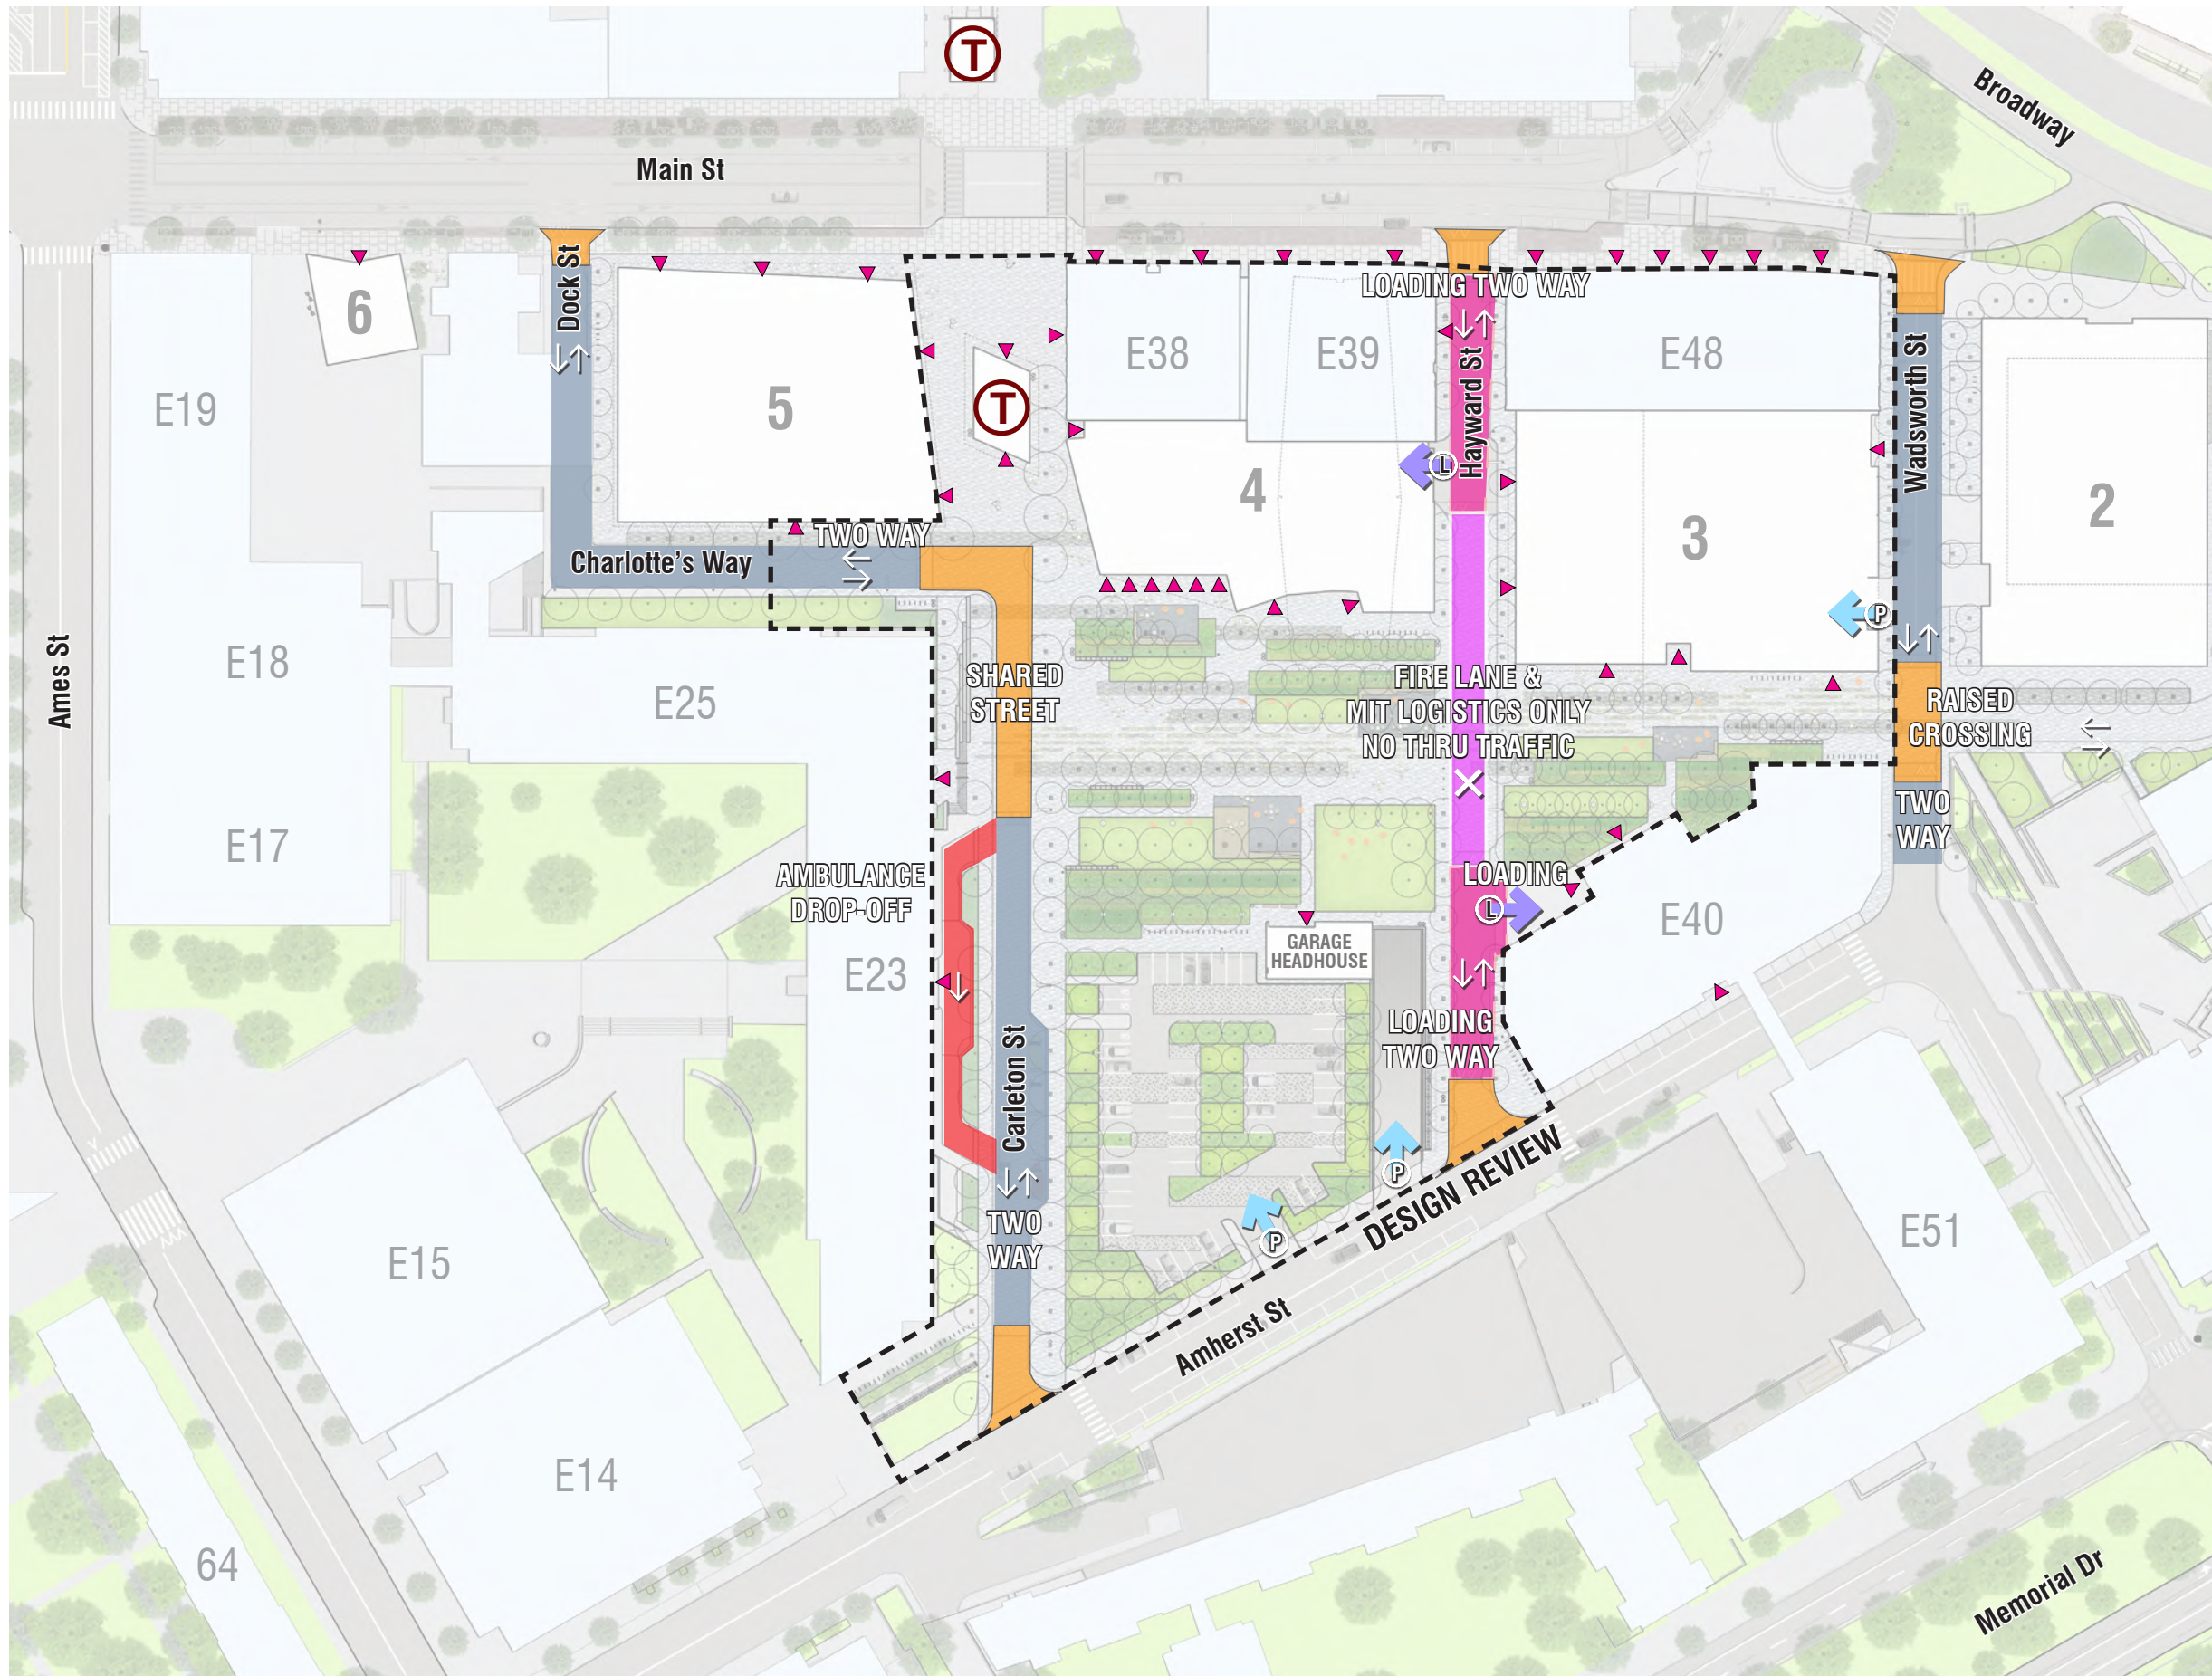

 MBTA STATION  
 PEDESTRIAN FLOW

October 24, 2016

**SoMa**  
**PEDESTRIAN CIRCULATION**

October 24, 2016

- ON STREET (SHARROW OR LANE)
- PEDESTRIAN / SLOW CYCLING ROUTE

October 24, 2016

## SoMa BIKE CIRCULATION

October 24, 2016

- T MBTA STATION
- ONE WAY
- TWO WAY
- RAISED CROSSING
- FIRE LANE
- LOADING
- LOADING TWO WAY
- PARKING

October 24, 2016

- MOVIE PROJECTION
- TENTS
- STAGE
- AUDIENCE
- EXHIBITS/DEMOS
- FOOD TRUCKS

October 24, 2016

October 24, 2016

**SoMa  
VIEW B**

Looking North towards Building 5 and Building 4