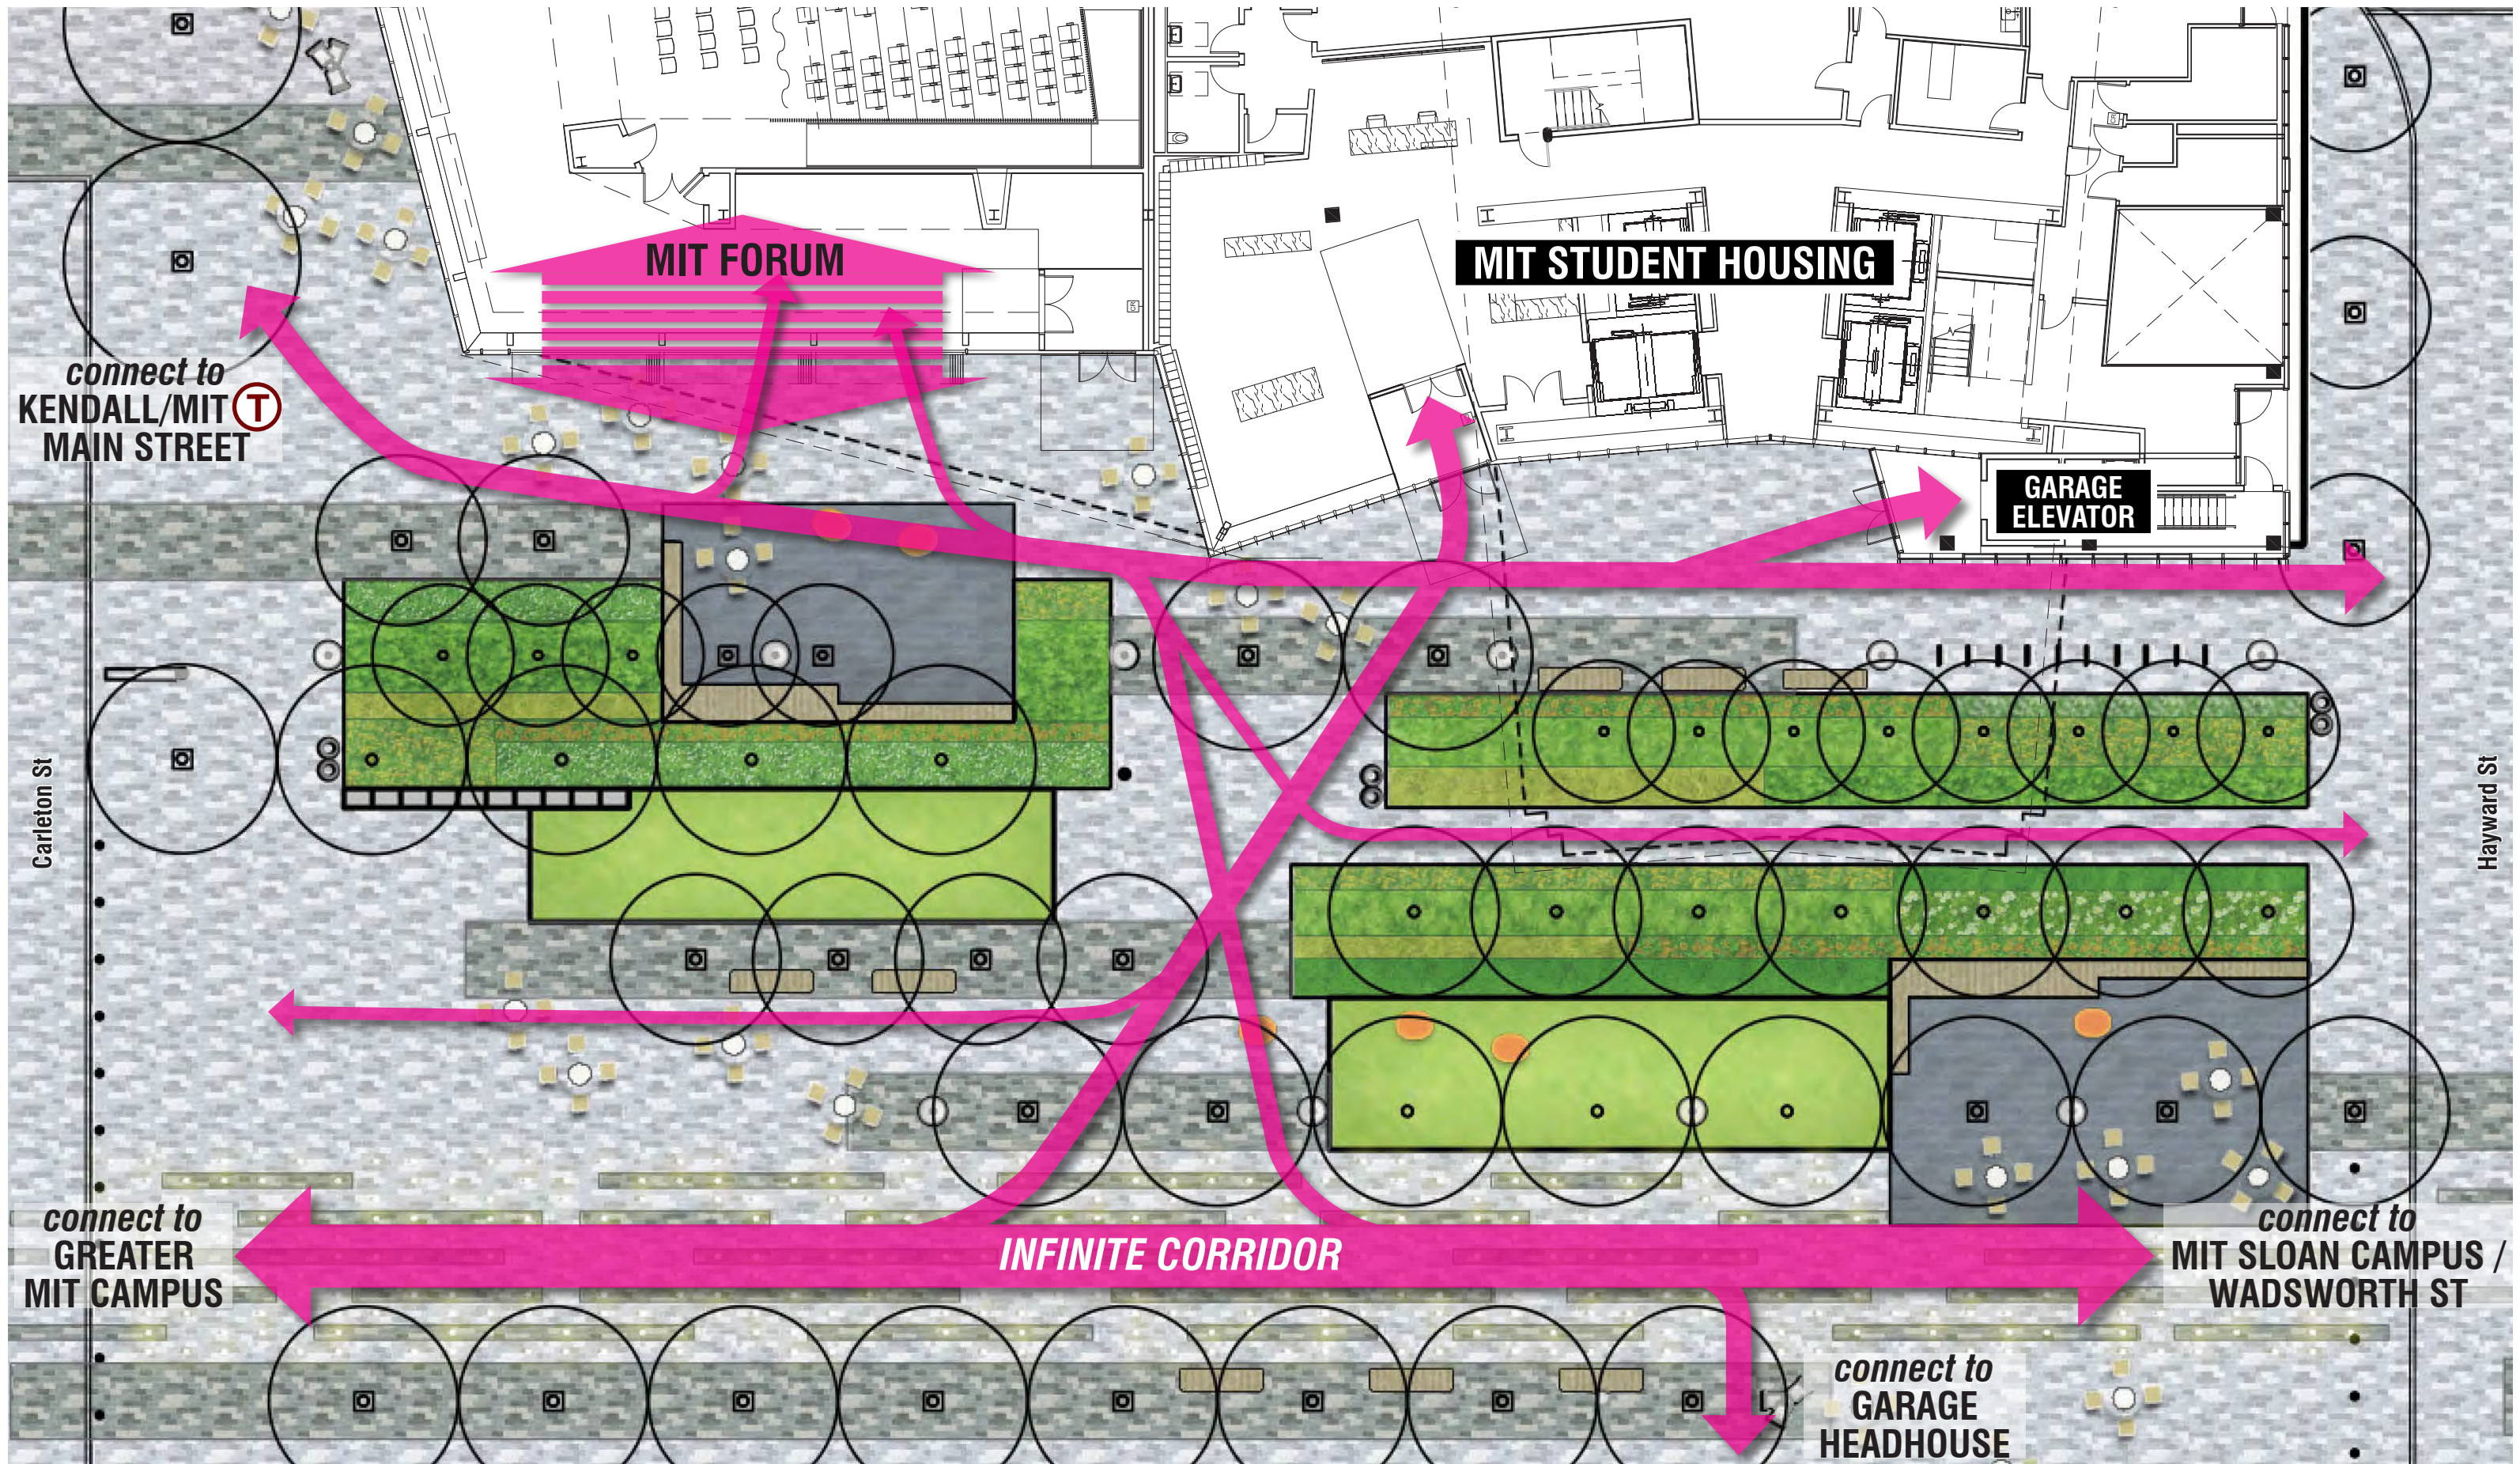

 MBTA STATION  
 PEDESTRIAN FLOW

October 24, 2016

**SoMa**  
**PEDESTRIAN CIRCULATION**

October 24, 2016

- ON STREET (SHARROW OR LANE)
- PEDESTRIAN / SLOW CYCLING ROUTE

October 24, 2016

## SoMa BIKE CIRCULATION

October 24, 2016

- T MBTA STATION
- ONE WAY
- TWO WAY
- RAISED CROSSING
- FIRE LANE
- LOADING
- LOADING TWO WAY
- PARKING

October 24, 2016

- MOVIE PROJECTION
- TENTS
- STAGE
- AUDIENCE
- EXHIBITS/DEMOS
- FOOD TRUCKS

October 24, 2016

October 24, 2016

**SoMa  
VIEW B**

Looking North towards Building 5 and Building 4