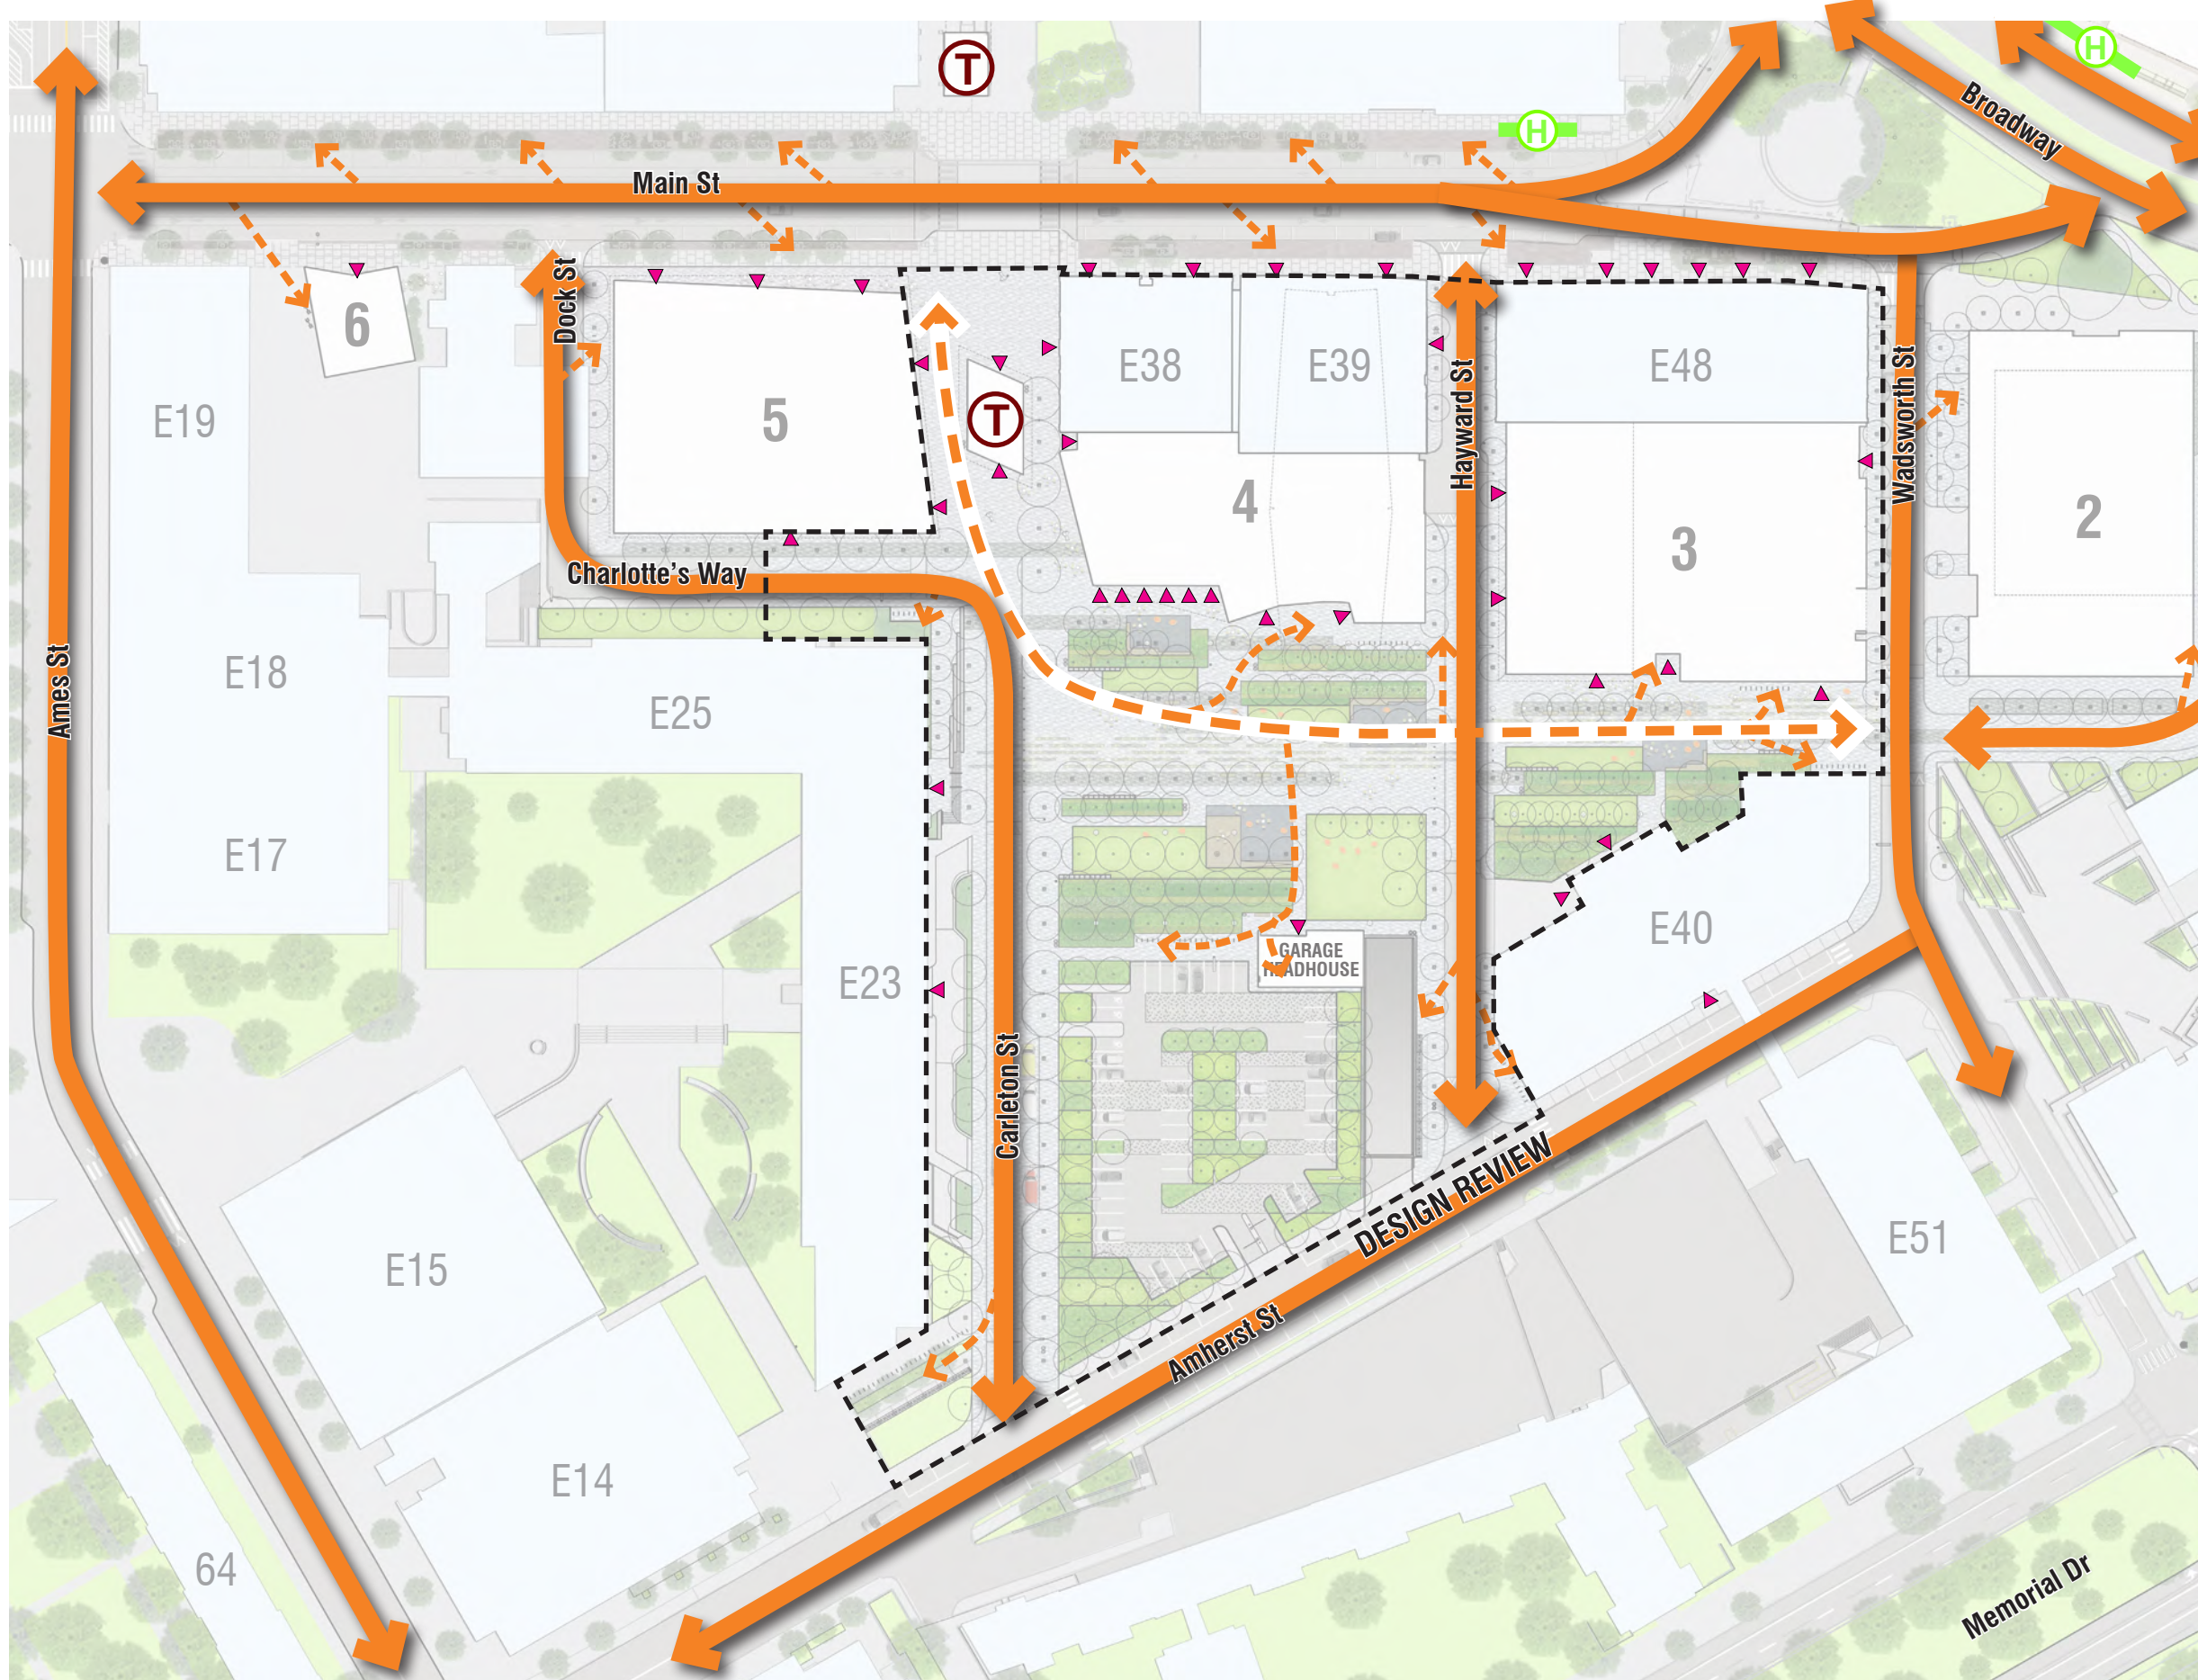

 MBTA STATION  
 PEDESTRIAN FLOW

October 24, 2016

**SoMa**  
**PEDESTRIAN CIRCULATION**

October 24, 2016

- ON STREET (SHARROW OR LANE)
- PEDESTRIAN / SLOW CYCLING ROUTE

October 24, 2016

## SoMa BIKE CIRCULATION

October 24, 2016

- T MBTA STATION
- ONE WAY
- TWO WAY
- RAISED CROSSING
- FIRE LANE
- LOADING
- LOADING TWO WAY
- PARKING

October 24, 2016

- MOVIE PROJECTION
- TENTS
- STAGE
- AUDIENCE
- EXHIBITS/DEMOS
- FOOD TRUCKS

October 24, 2016

October 24, 2016

**SoMa  
VIEW B**

Looking North towards Building 5 and Building 4