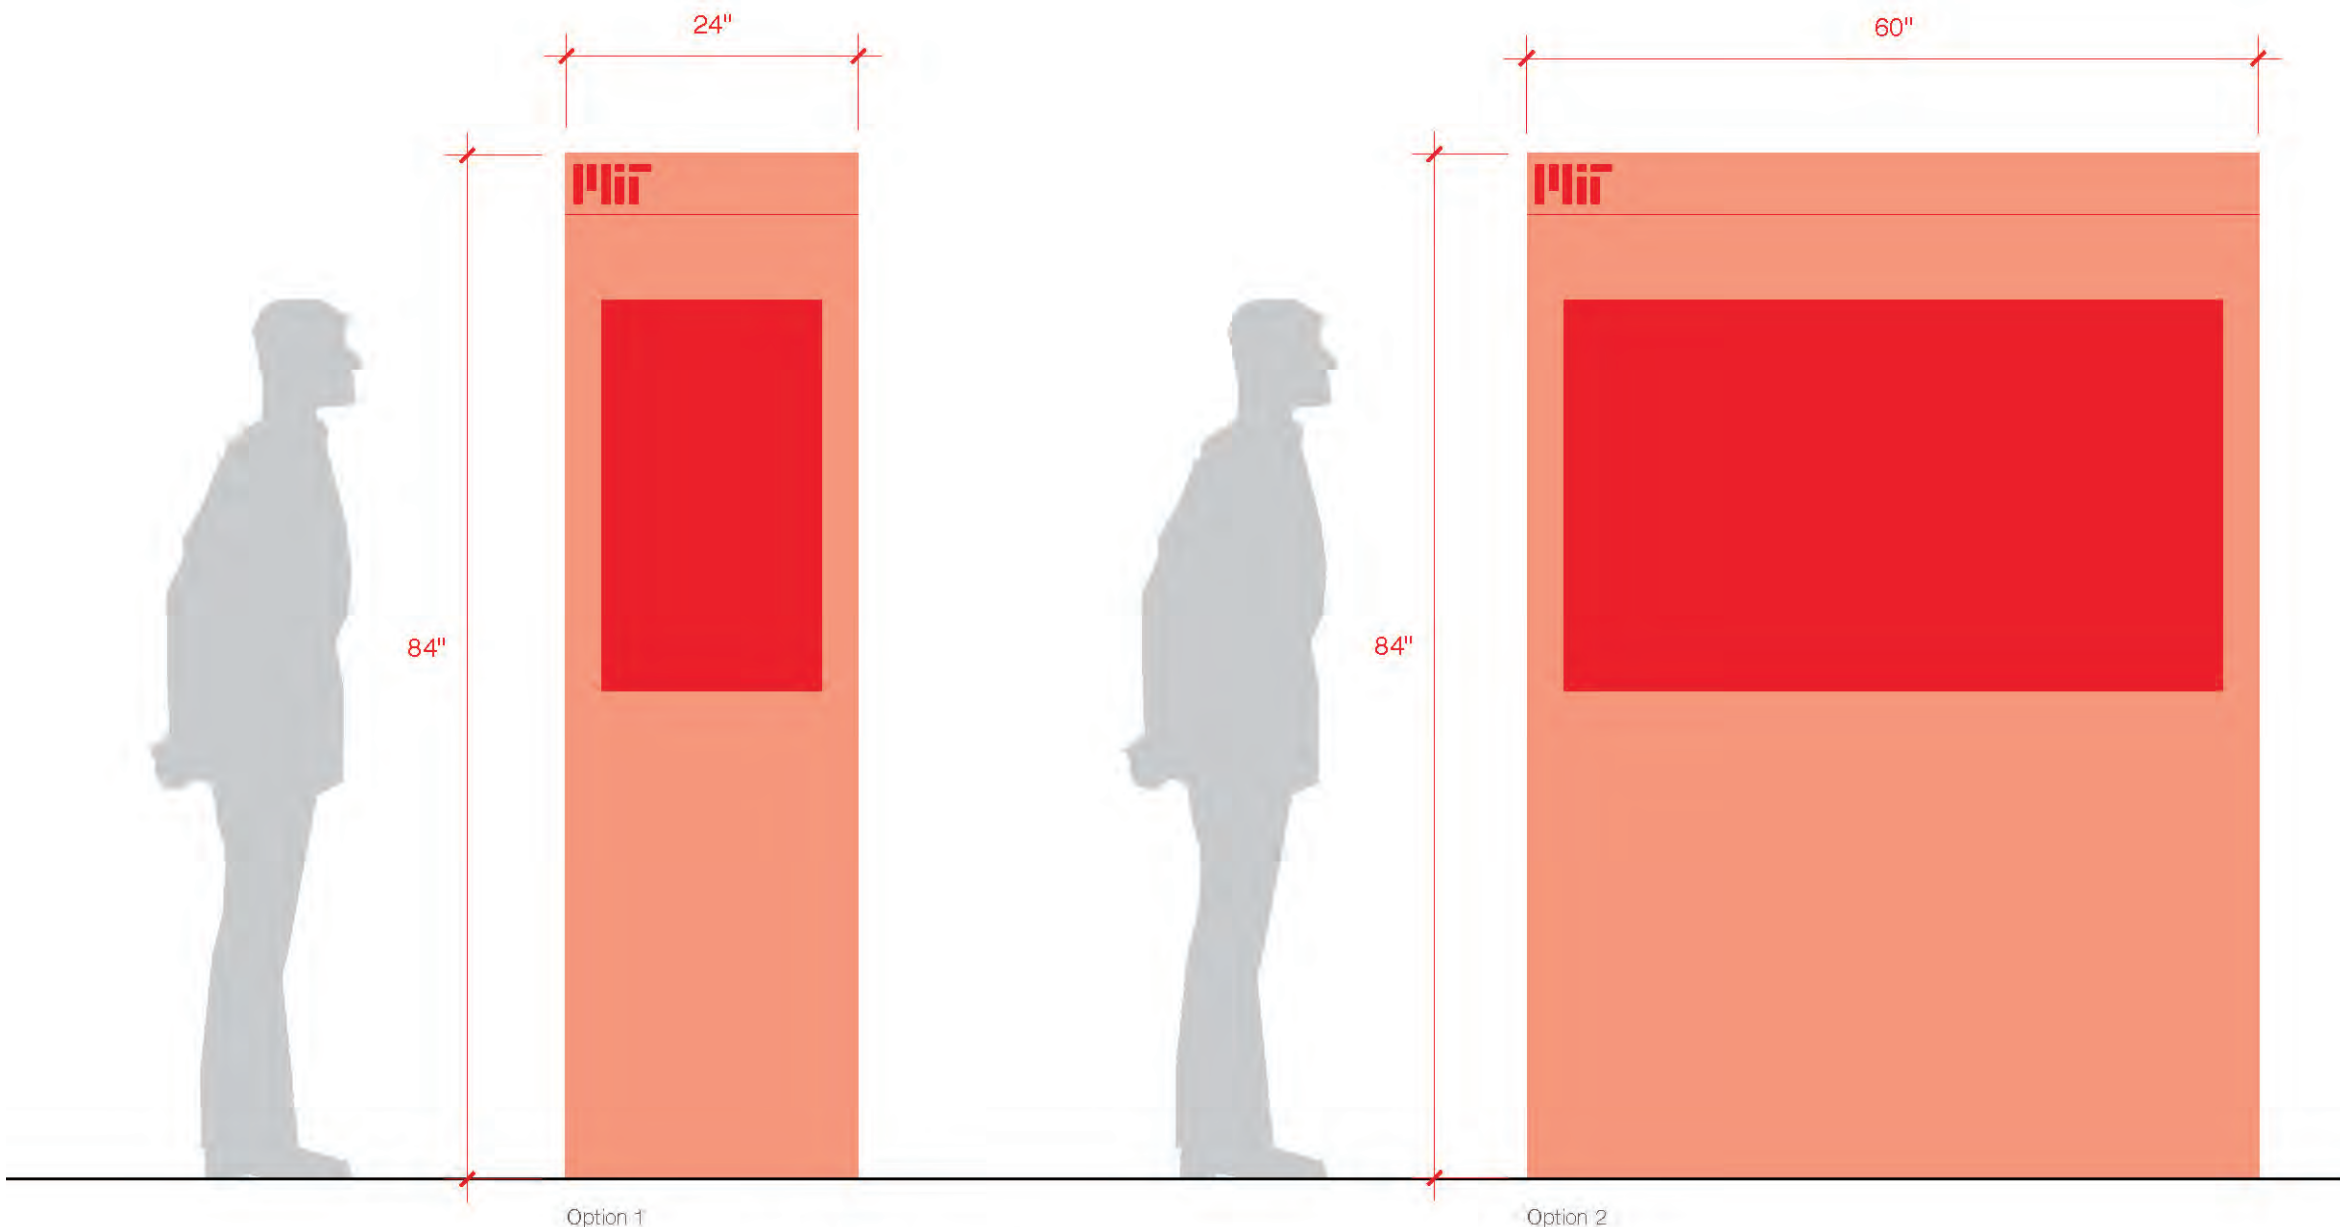

Option 1

Option 2

Pedestrian Directory

- Site Identification
- Site Map and/or Campus Map
- Primary and Secondary Destinations