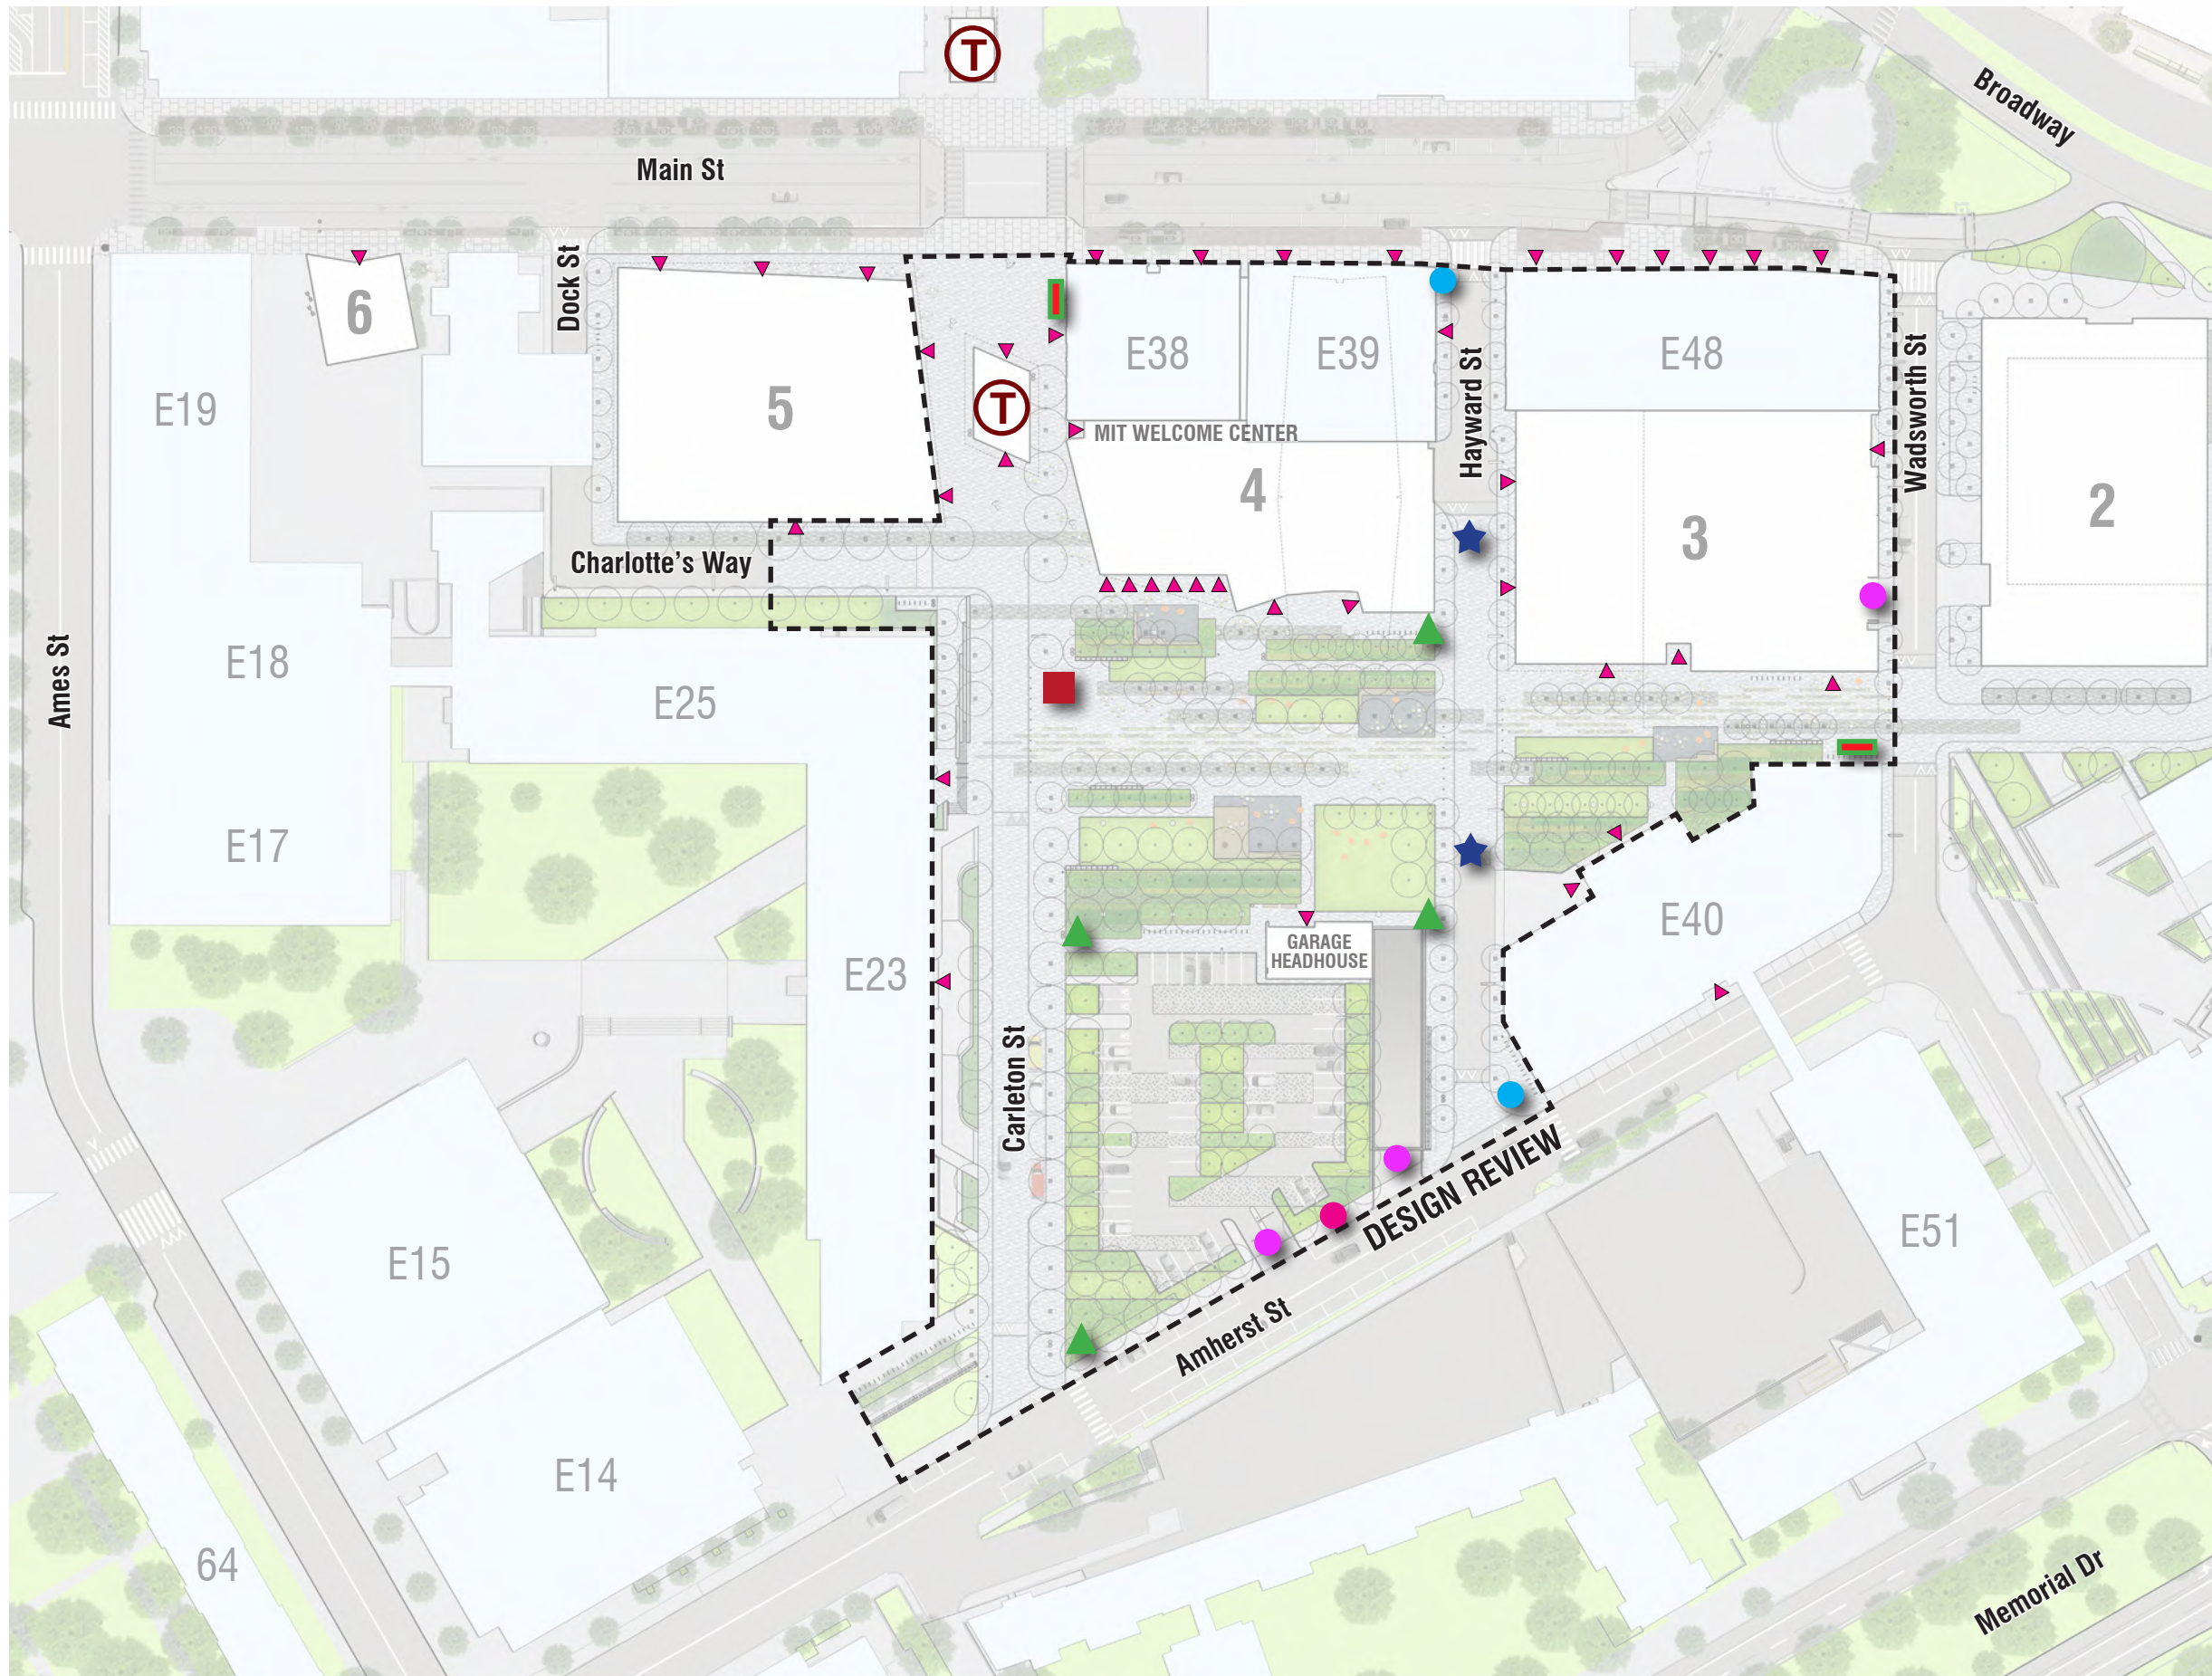

- EXTERIOR MIT CAMPUS IDENTIFICATION
- VEHICULAR TRAILBLAZER
- VEHICULAR WAYFINDING
- PARKING IDENTIFIER
- ★ VEHICULAR DETERRENT - MOVABLE
- ▲ PEDESTRIAN WAYFINDING
- ▬ PEDESTRIAN DIRECTORY/WAYFINDING

October 24, 2016

SoMa WAYFINDING PLAN