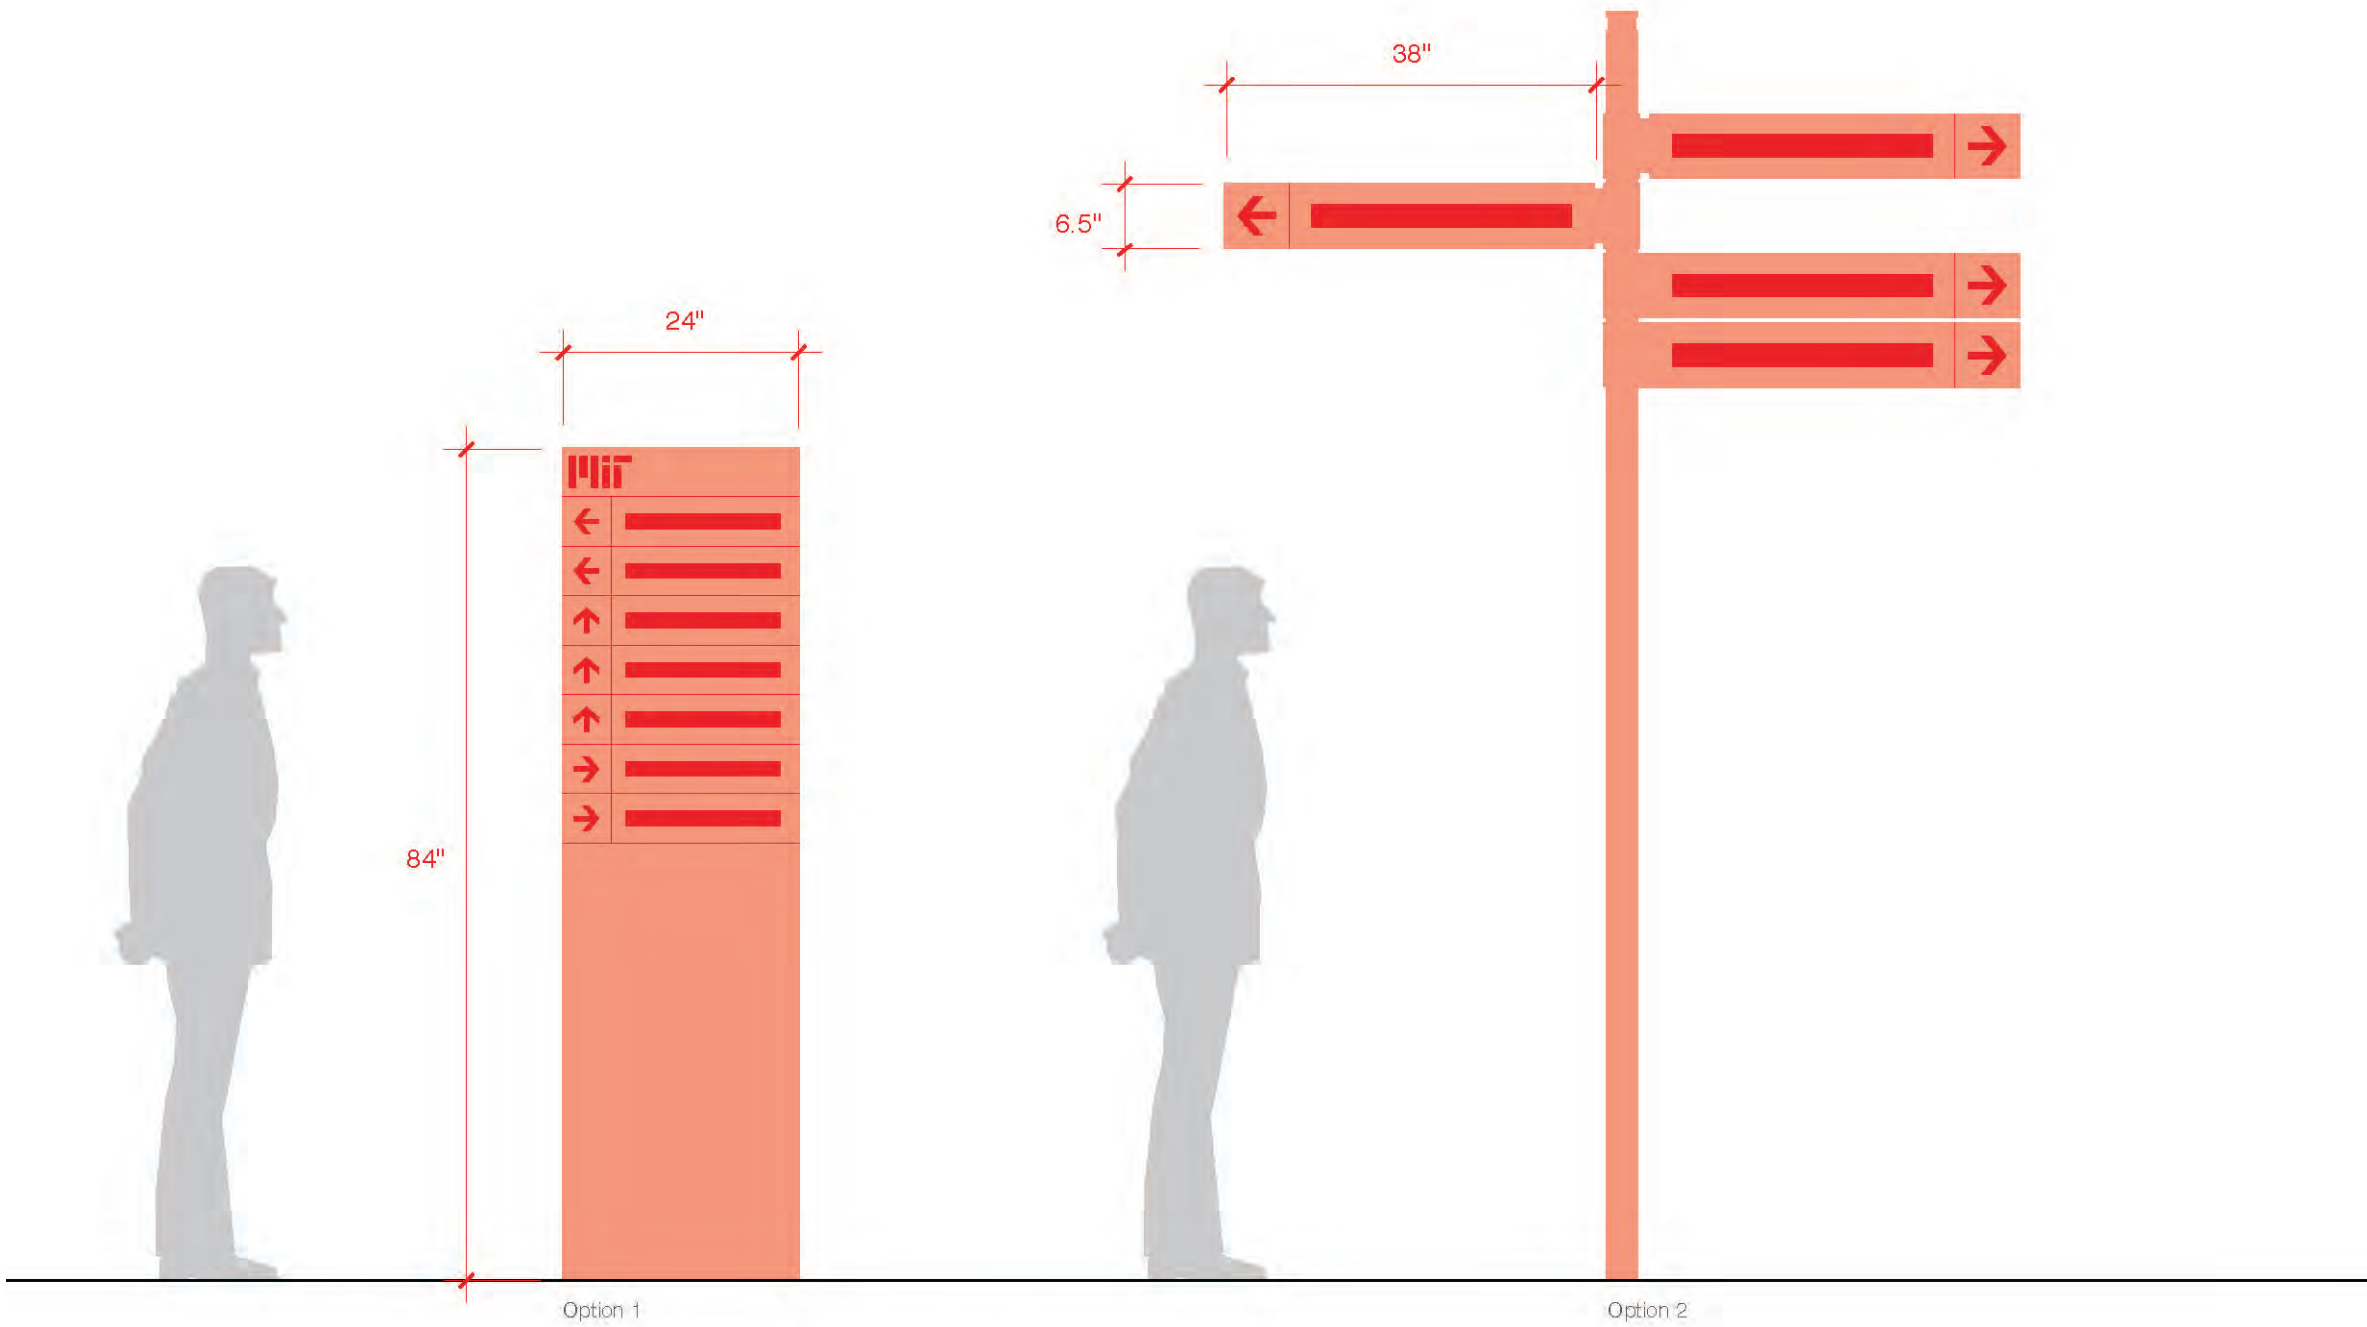

Pedestrian Wayfinding

Site Identification (Optional)
Primary Pedestrian Destinations

October 24, 2016