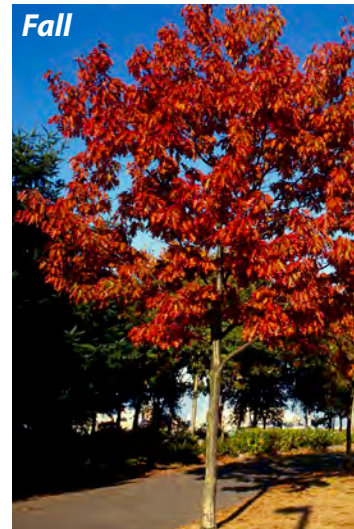

Summer

Fall