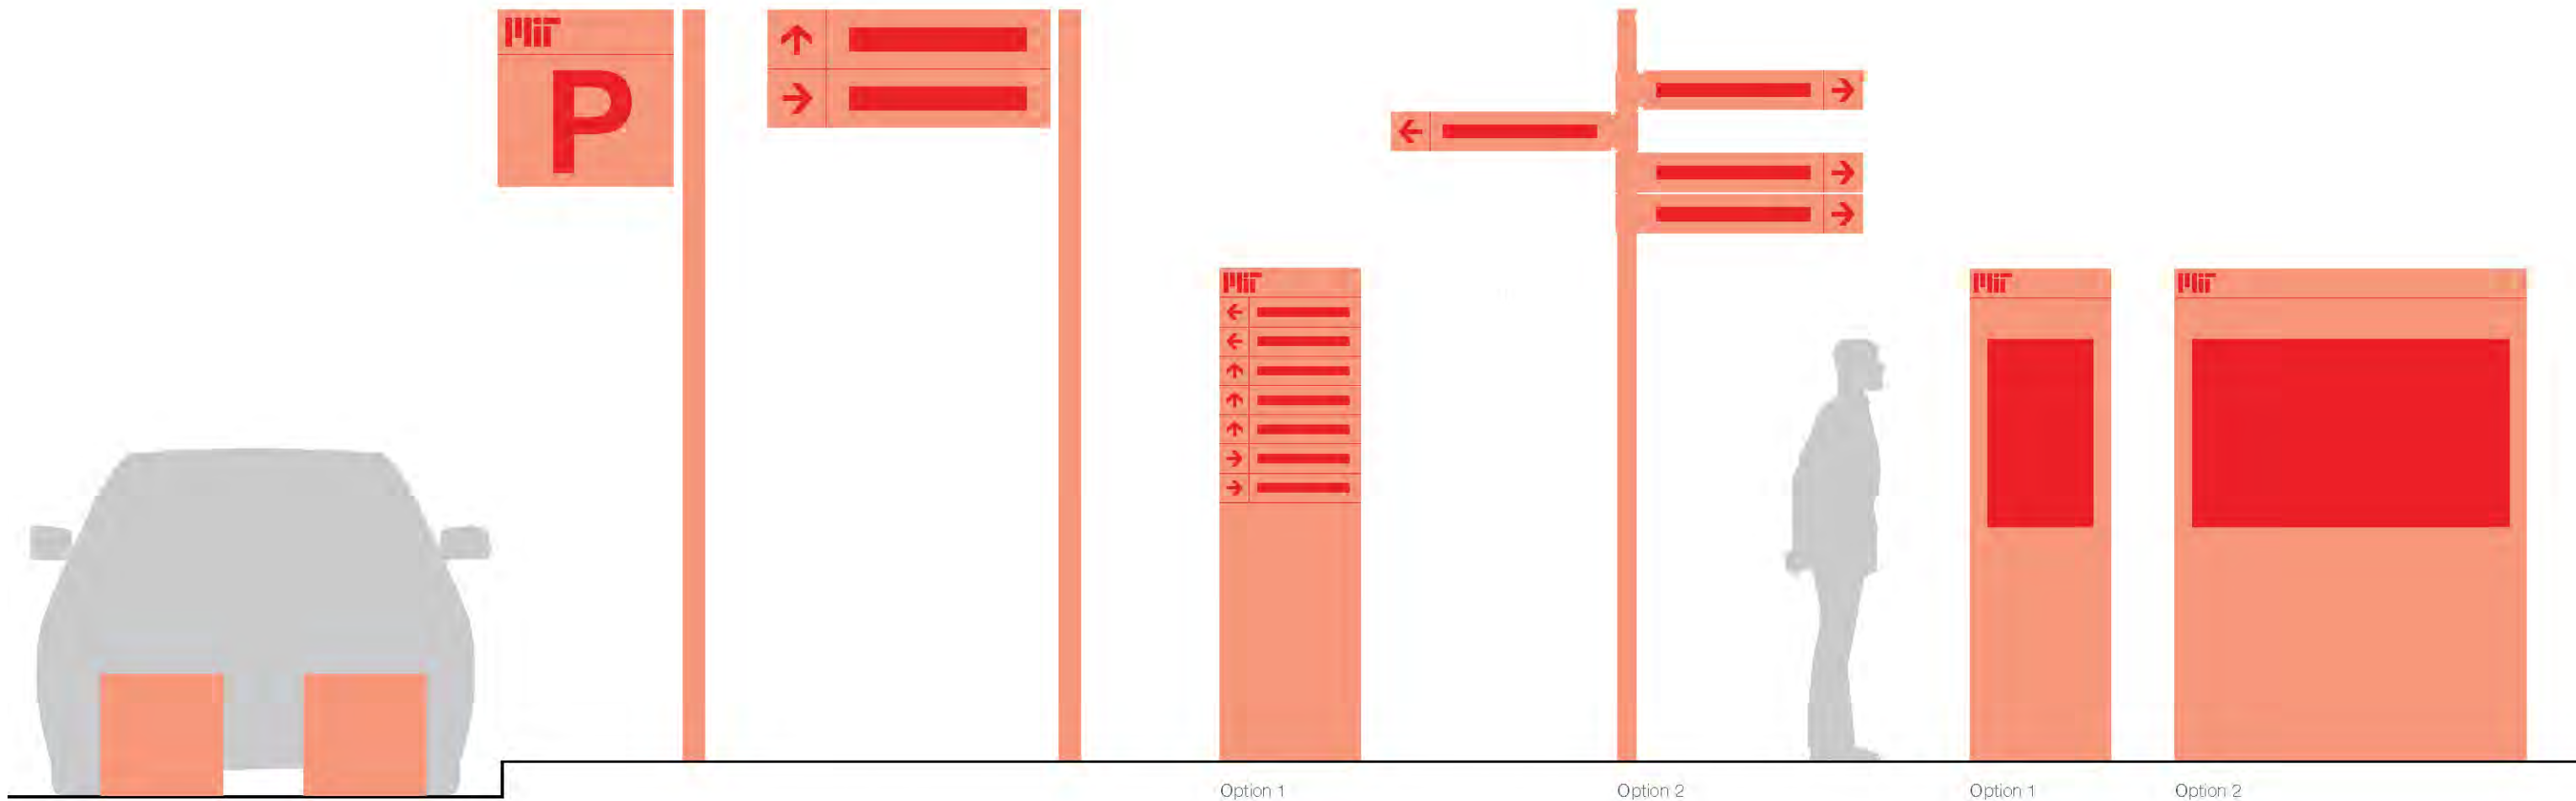

October 24, 2016

SoMa WAYFINDING PLAN

Pentagram

Vehicular Deterrent

Movable Element
Hayward Street

Parking Trailblazer

Parking Lot Identification

Vehicular Wayfinding