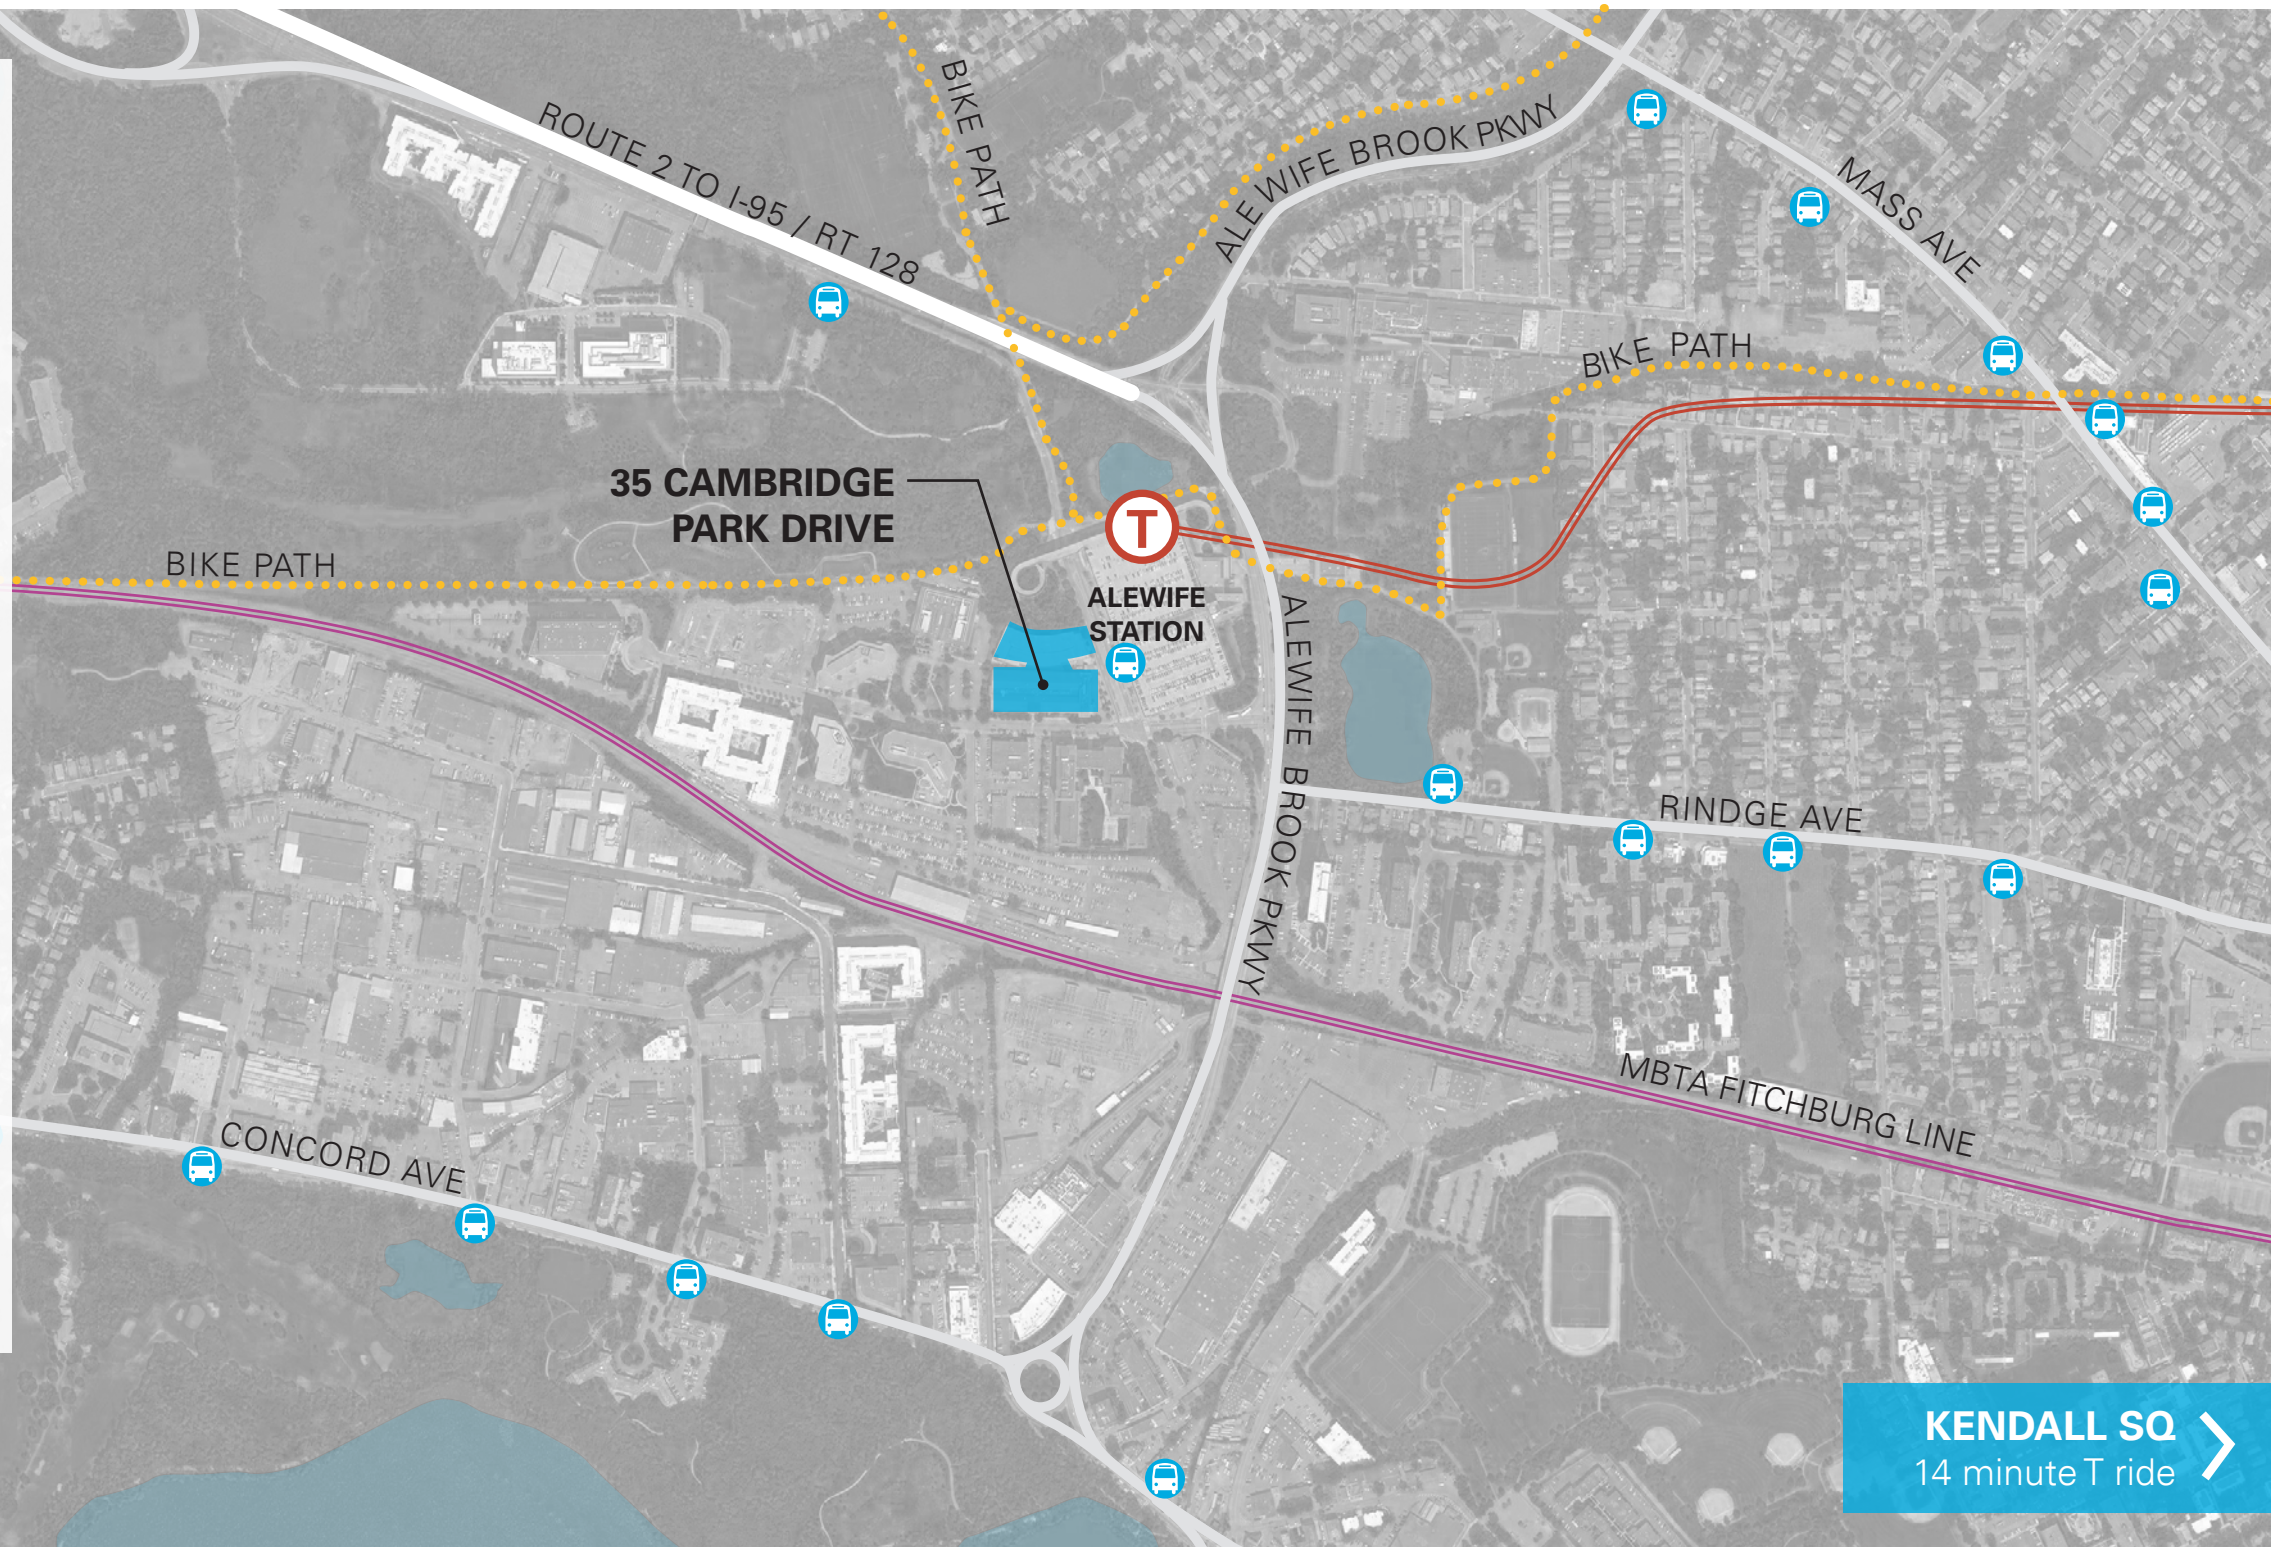

## WALKING

- 1 minute walk to Alewife Station
- 2 minute walk to the bike path
- 10 minute walk to Fresh Pond Mall + Alewife Brook Parkway Shopping Center
- 26 minute walk to Davis SQ

### MBTA RED LINE

- 9 minutes to Harvard SQ.
- 14 minutes to Kendall SQ.
- 19 minutes to Charles & MGH
- 22 minutes to Boston [Park Street]

## CAR

- 10 minute ride to route 128 | 95
- 8 minute ride Somerville
- 8 minute ride to Belmont Center
- 15 - 20 minute ride to Lexington | Concord
- 20 minute ride to Hanscom Airfield
- 22 minute ride to Logan Airport

← **US RT 95 | 128**  
10 minute ride

**KENDALL SQ** →  
14 minute T ride