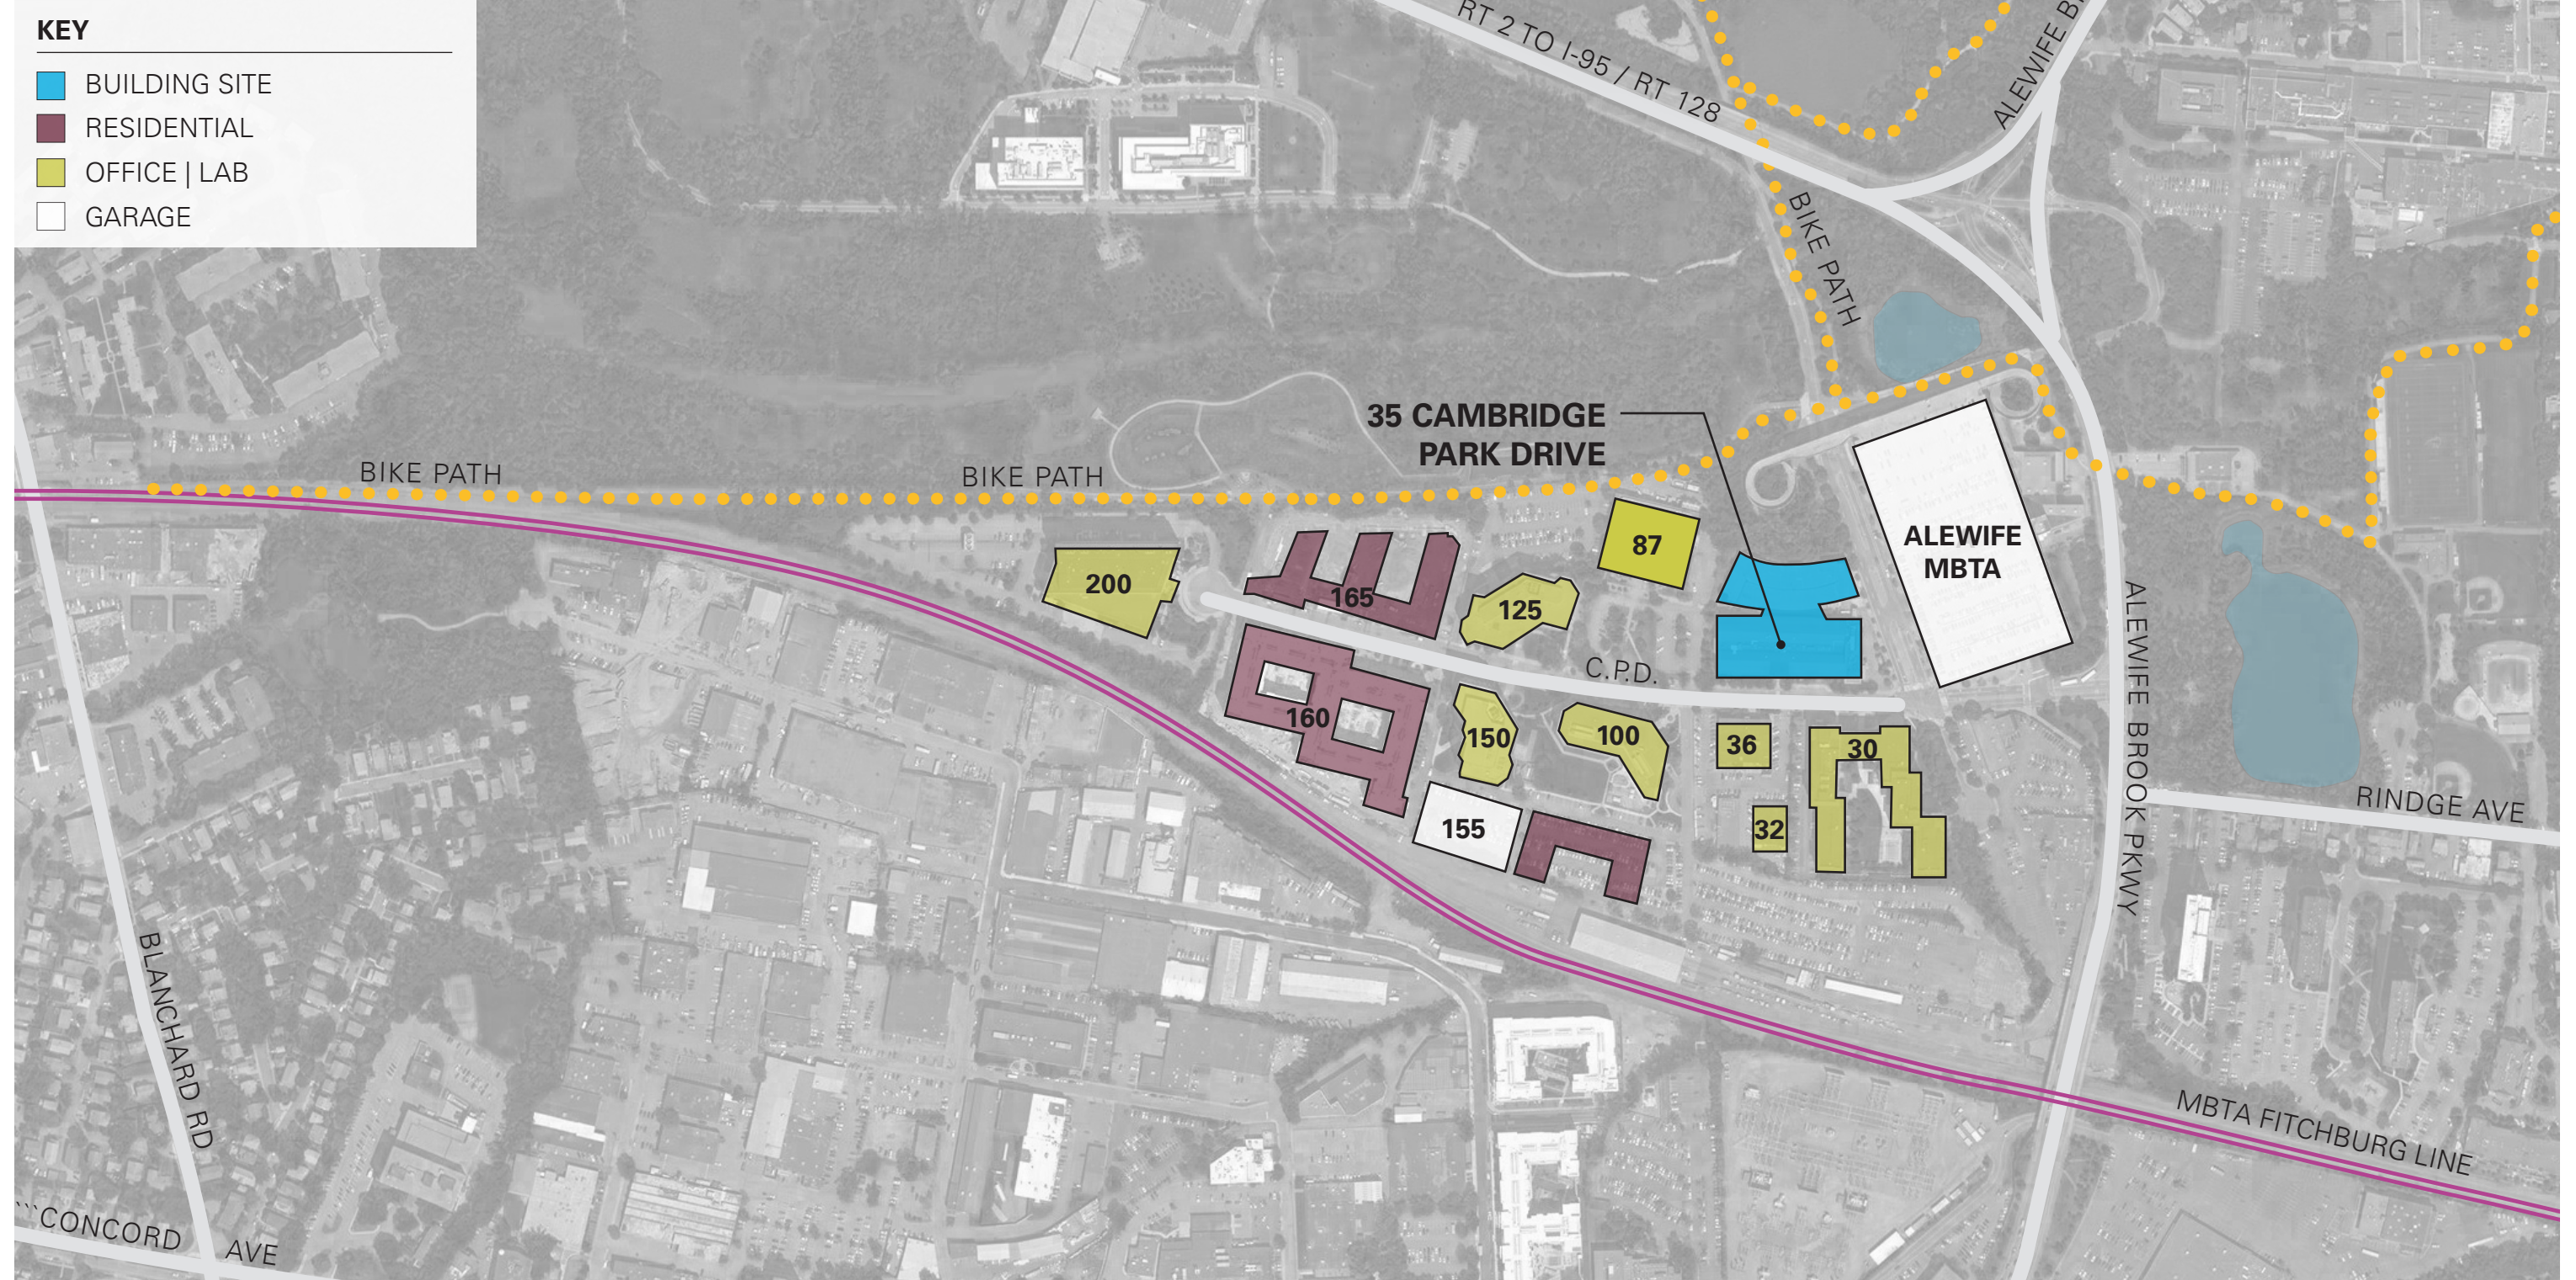

URBAN CONTEXT PLAN