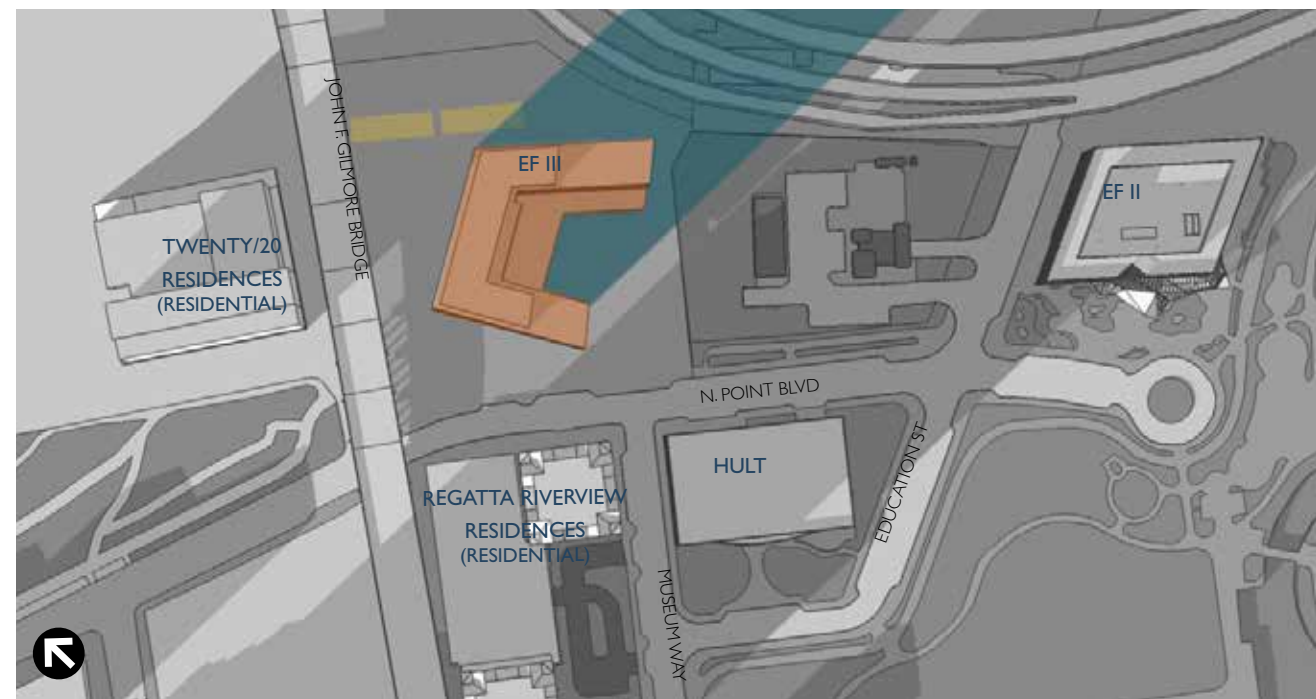

SUMMER SOLSTICE 9am

SUMMER SOLSTICE 1pm

SUMMER SOLSTICE 11am

SUMMER SOLSTICE 3pm

- Proposed Building
- Secure Bike Shed
- Net New Shadow
- Existing Shadow

EQUINOX 9am

EQUINOX 1pm

EQUINOX 11am

EQUINOX 3pm

- Proposed Building
- Secure Bike Shed
- Net New Shadow
- Existing Shadow

WINTER SOLSTICE 9am

WINTER SOLSTICE 1pm

WINTER SOLSTICE 11am

WINTER SOLSTICE 3pm

- Proposed Building
- Secure Bike Shed
- Net New Shadow
- Existing Shadow