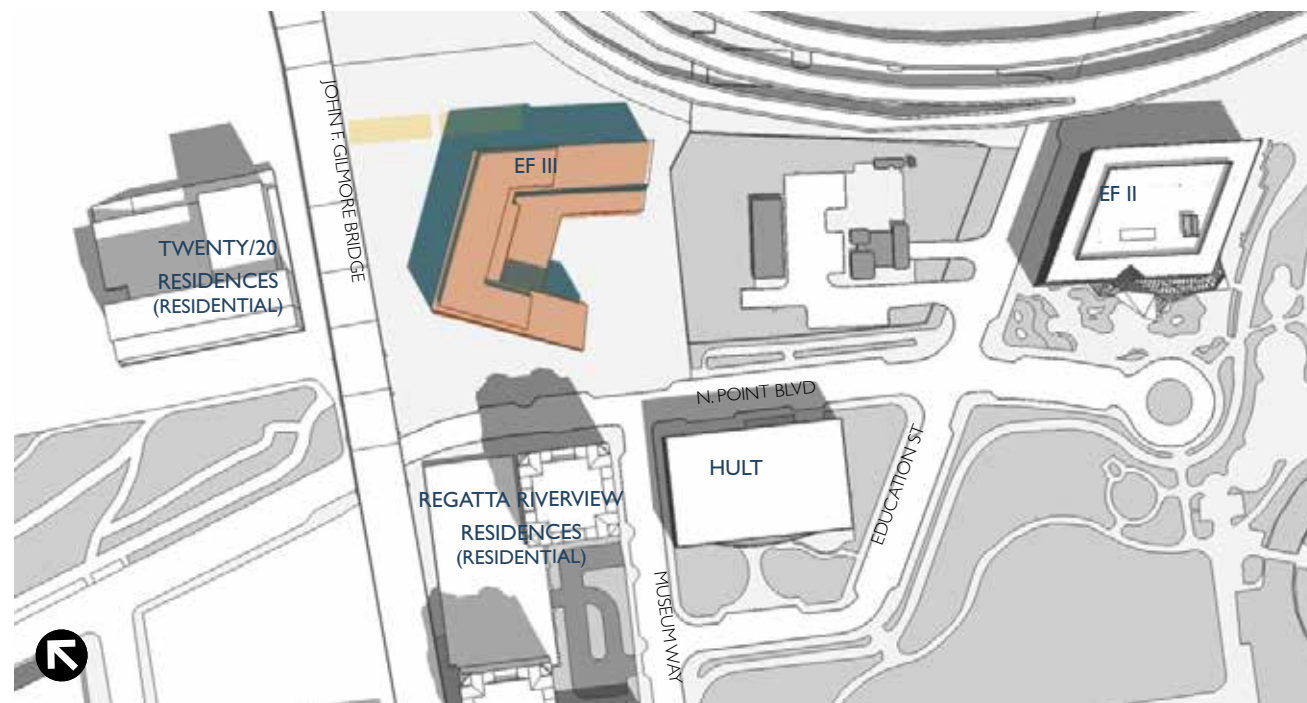

SUMMER SOLSTICE 9am

SUMMER SOLSTICE 1pm

SUMMER SOLSTICE 11am

SUMMER SOLSTICE 3pm

- Proposed Building
- Secure Bike Shed
- Net New Shadow
- Existing Shadow

EQUINOX 9am

EQUINOX 1pm

EQUINOX 11am

EQUINOX 3pm

- Proposed Building
- Secure Bike Shed
- Net New Shadow
- Existing Shadow

WINTER SOLSTICE 9am

WINTER SOLSTICE 1pm

WINTER SOLSTICE 11am

WINTER SOLSTICE 3pm

- Proposed Building
- Secure Bike Shed
- Net New Shadow
- Existing Shadow