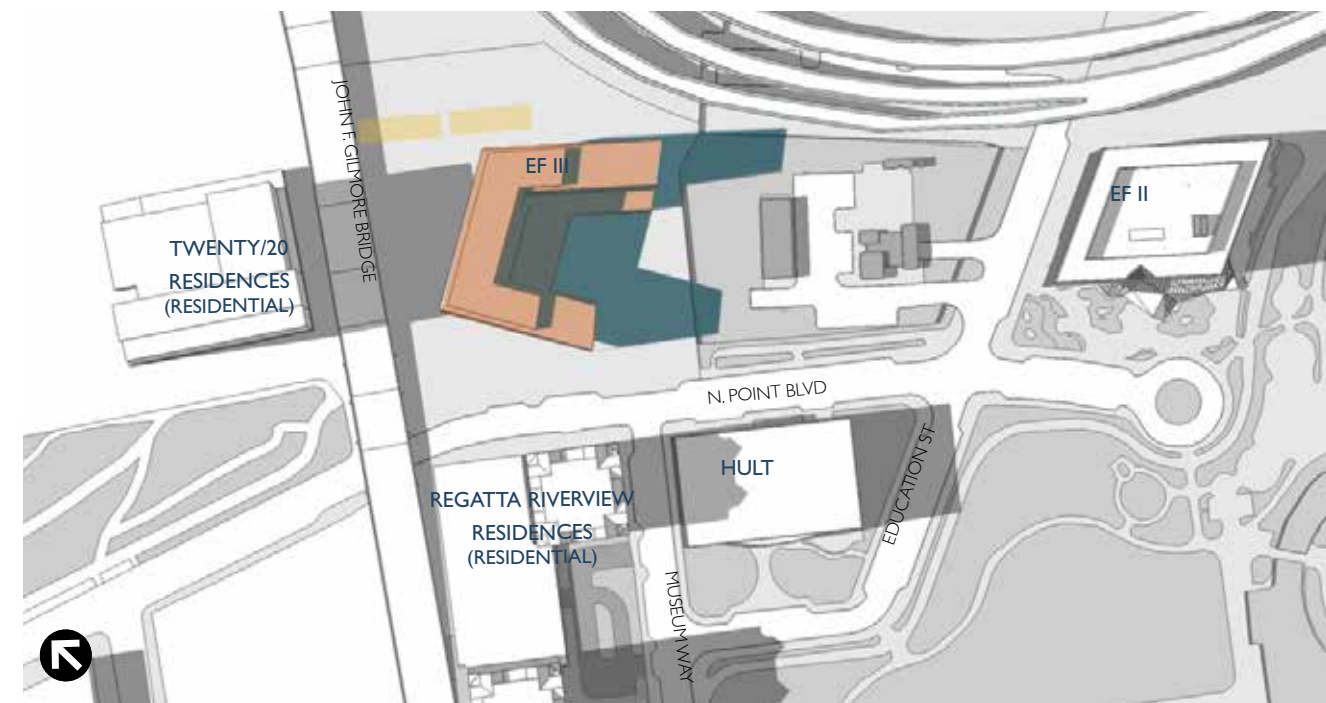

SUMMER SOLSTICE 9am

SUMMER SOLSTICE 1pm

SUMMER SOLSTICE 11am

SUMMER SOLSTICE 3pm

- Proposed Building
- Secure Bike Shed
- Net New Shadow
- Existing Shadow

EQUINOX 9am

EQUINOX 1pm

EQUINOX 11am

EQUINOX 3pm

- Proposed Building
- Secure Bike Shed
- Net New Shadow
- Existing Shadow

WINTER SOLSTICE 9am

WINTER SOLSTICE 1pm

WINTER SOLSTICE 11am

WINTER SOLSTICE 3pm

- Proposed Building
- Secure Bike Shed
- Net New Shadow
- Existing Shadow