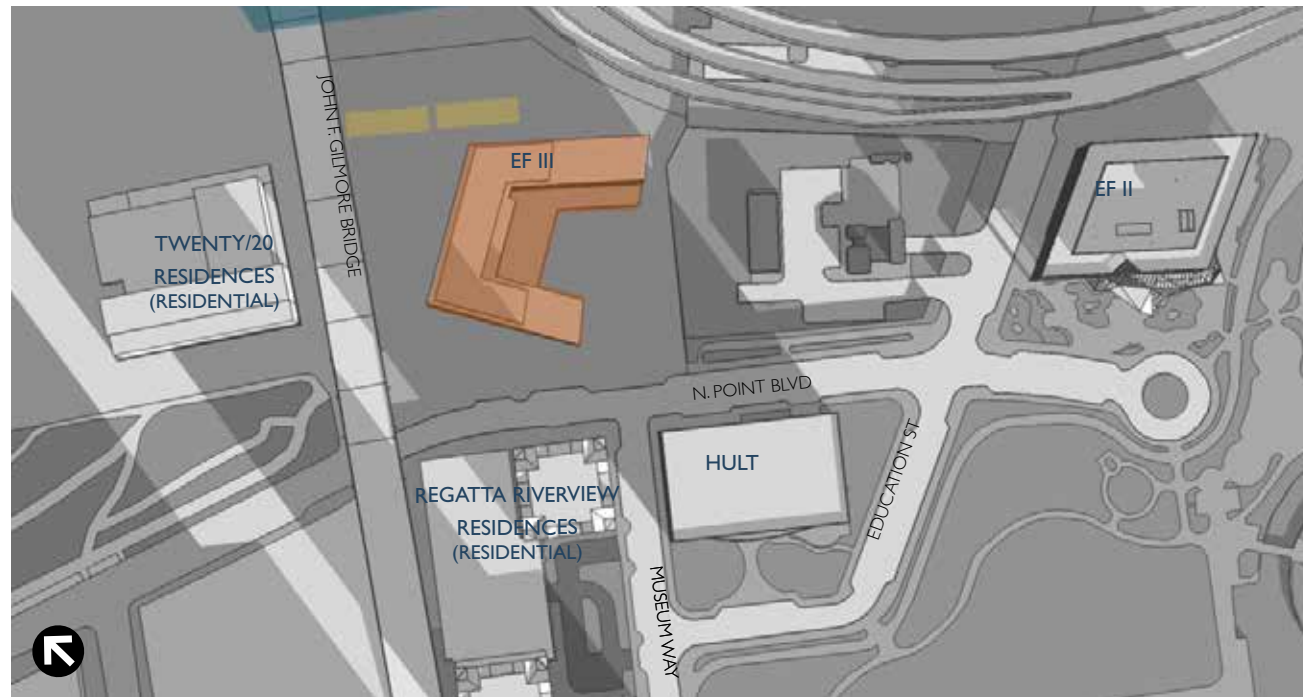

SUMMER SOLSTICE 9am

SUMMER SOLSTICE 1pm

SUMMER SOLSTICE 11am

SUMMER SOLSTICE 3pm

- Proposed Building
- Secure Bike Shed
- Net New Shadow
- Existing Shadow

EQUINOX 9am

EQUINOX 1pm

EQUINOX 11am

EQUINOX 3pm

- Proposed Building
- Secure Bike Shed
- Net New Shadow
- Existing Shadow

WINTER SOLSTICE 9am

WINTER SOLSTICE 1pm

WINTER SOLSTICE 11am

WINTER SOLSTICE 3pm

- Proposed Building
- Secure Bike Shed
- Net New Shadow
- Existing Shadow