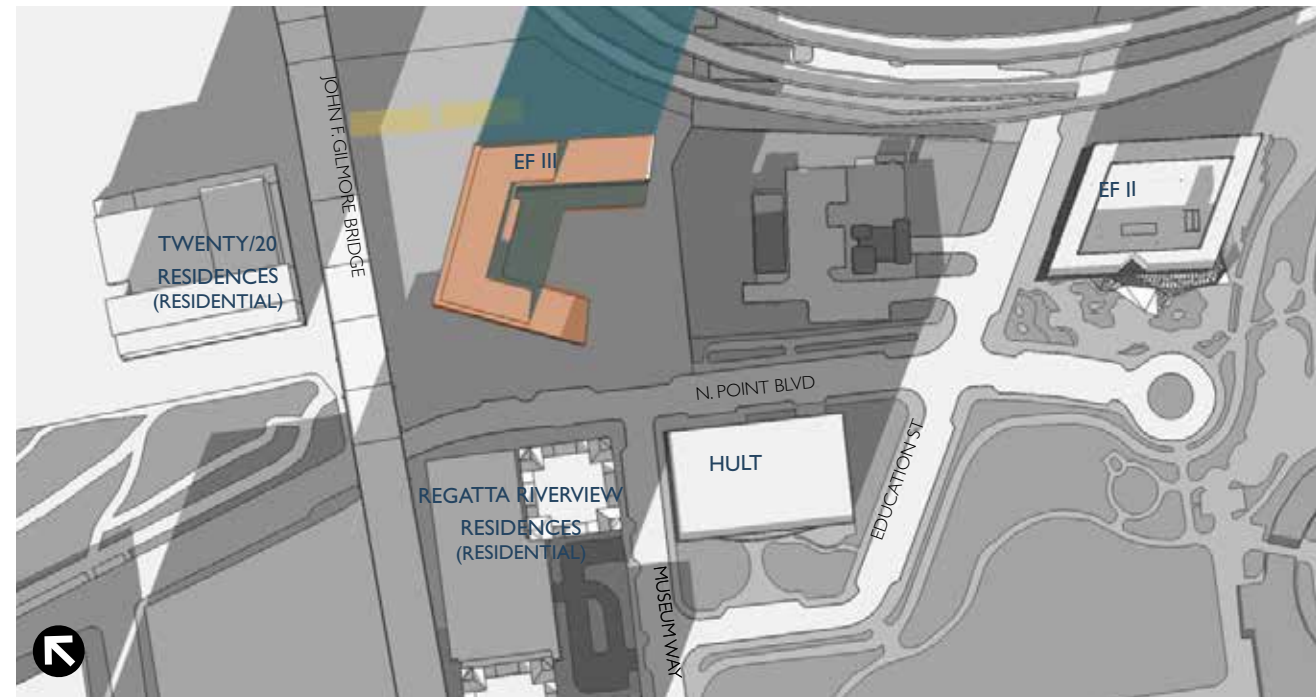

SUMMER SOLSTICE 9am

SUMMER SOLSTICE 1pm

SUMMER SOLSTICE 11am

SUMMER SOLSTICE 3pm

- Proposed Building
- Secure Bike Shed
- Net New Shadow
- Existing Shadow

EQUINOX 9am

EQUINOX 1pm

EQUINOX 11am

EQUINOX 3pm

- Proposed Building
- Secure Bike Shed
- Net New Shadow
- Existing Shadow

WINTER SOLSTICE 9am

WINTER SOLSTICE 1pm

WINTER SOLSTICE 11am

WINTER SOLSTICE 3pm

- Proposed Building
- Secure Bike Shed
- Net New Shadow
- Existing Shadow