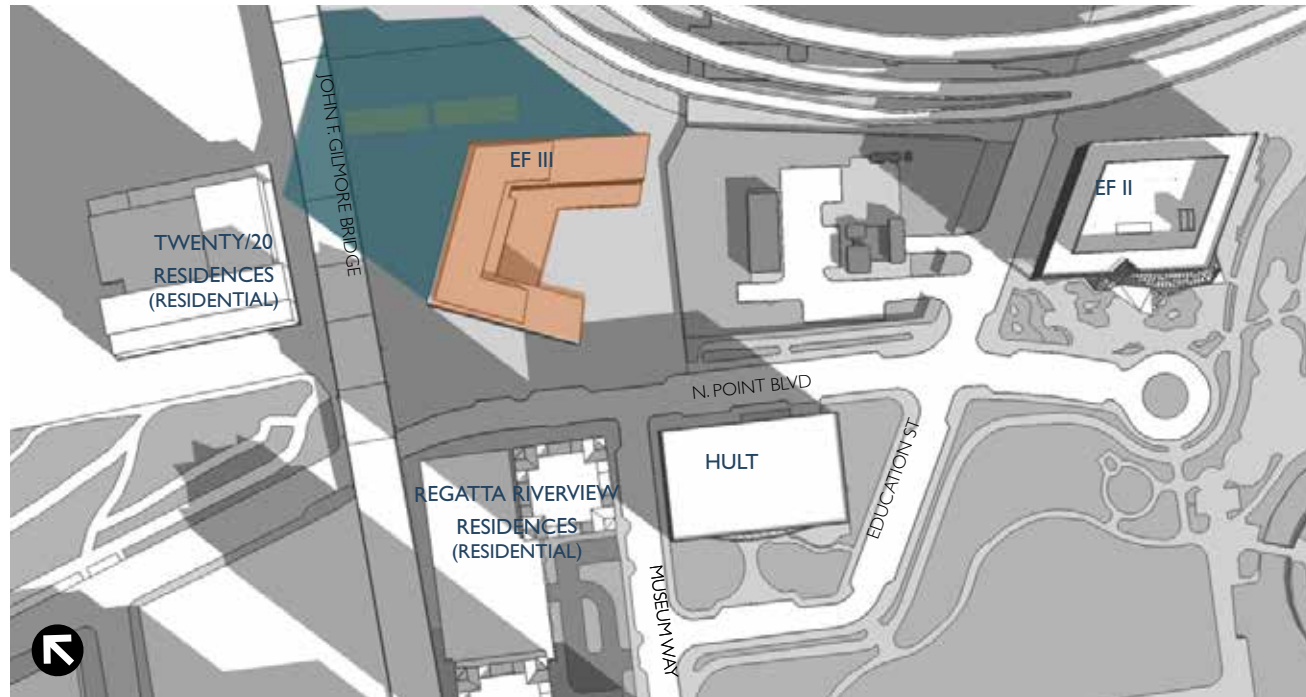

SUMMER SOLSTICE 9am

SUMMER SOLSTICE 1pm

SUMMER SOLSTICE 11am

SUMMER SOLSTICE 3pm

- Proposed Building
- Secure Bike Shed
- Net New Shadow
- Existing Shadow

EQUINOX 9am

EQUINOX 1pm

EQUINOX 11am

EQUINOX 3pm

- Proposed Building
- Secure Bike Shed
- Net New Shadow
- Existing Shadow

WINTER SOLSTICE 9am

WINTER SOLSTICE 1pm

WINTER SOLSTICE 11am

WINTER SOLSTICE 3pm

- Proposed Building
- Secure Bike Shed
- Net New Shadow
- Existing Shadow