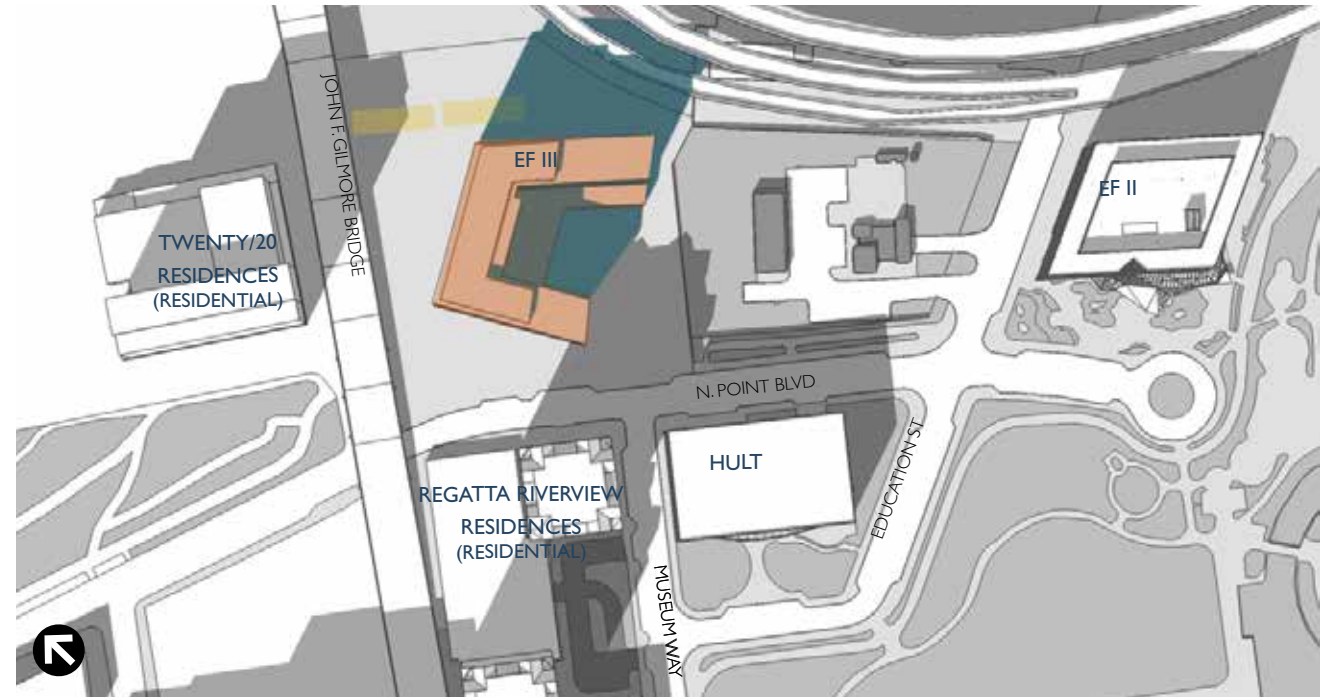

SUMMER SOLSTICE 9am

SUMMER SOLSTICE 1pm

SUMMER SOLSTICE 11am

SUMMER SOLSTICE 3pm

- Proposed Building
- Secure Bike Shed
- Net New Shadow
- Existing Shadow

EQUINOX 9am

EQUINOX 1pm

EQUINOX 11am

EQUINOX 3pm

- Proposed Building
- Secure Bike Shed
- Net New Shadow
- Existing Shadow

WINTER SOLSTICE 9am

WINTER SOLSTICE 1pm

WINTER SOLSTICE 11am

WINTER SOLSTICE 3pm

- Proposed Building
- Secure Bike Shed
- Net New Shadow
- Existing Shadow