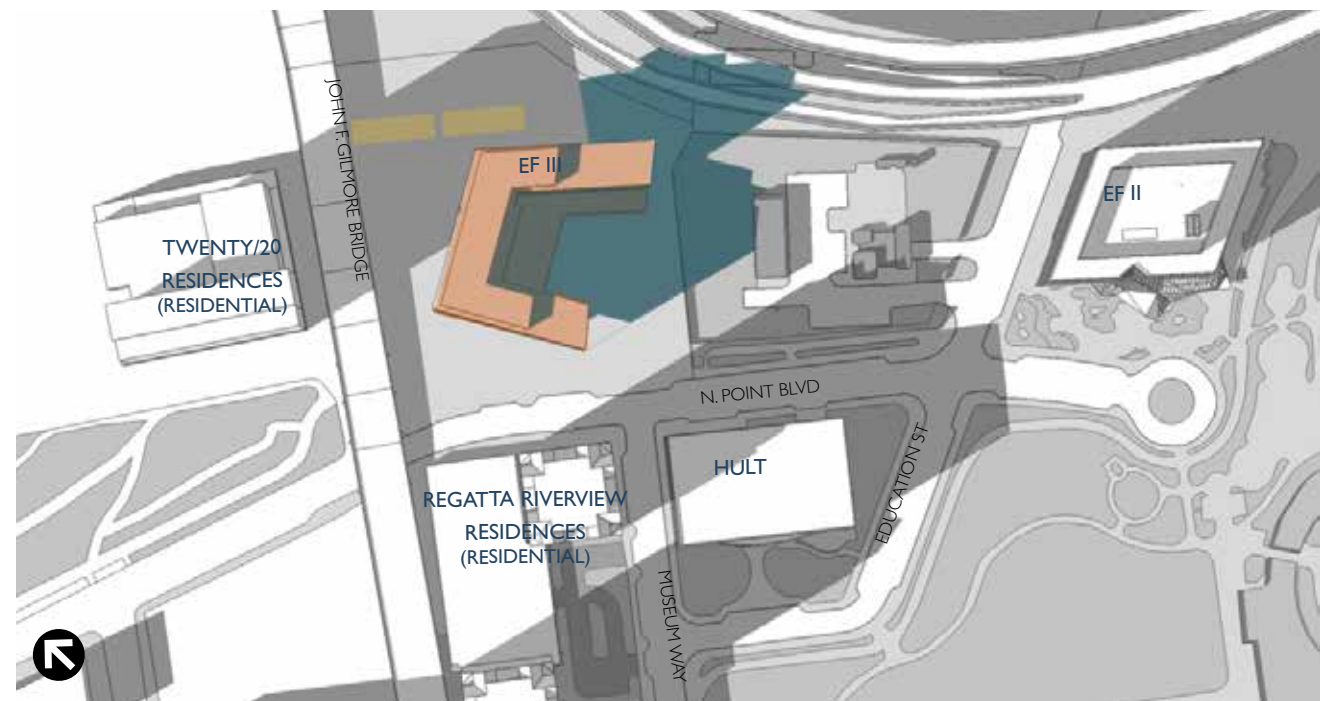

SUMMER SOLSTICE 9am

SUMMER SOLSTICE 1pm

SUMMER SOLSTICE 11am

SUMMER SOLSTICE 3pm

- Proposed Building
- Secure Bike Shed
- Net New Shadow
- Existing Shadow

EQUINOX 9am

EQUINOX 1pm

EQUINOX 11am

EQUINOX 3pm

- Proposed Building
- Secure Bike Shed
- Net New Shadow
- Existing Shadow

WINTER SOLSTICE 9am

WINTER SOLSTICE 1pm

WINTER SOLSTICE 11am

WINTER SOLSTICE 3pm

- Proposed Building
- Secure Bike Shed
- Net New Shadow
- Existing Shadow