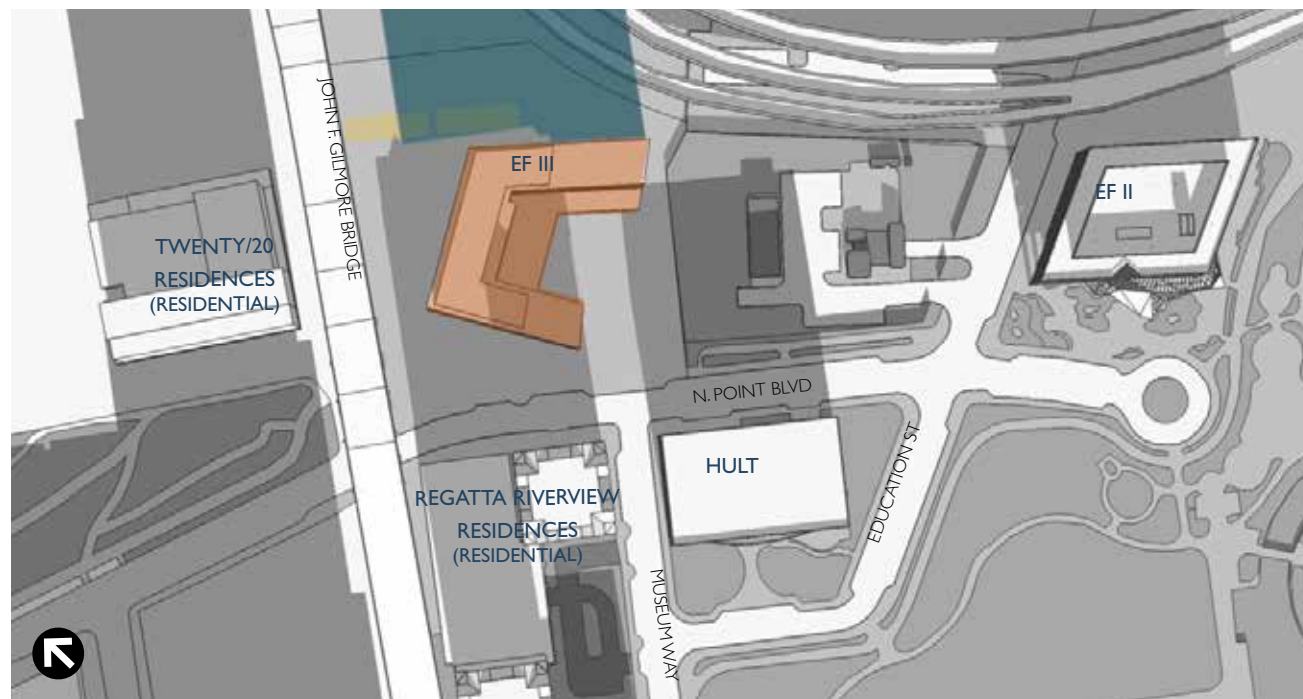

SUMMER SOLSTICE 9am

SUMMER SOLSTICE 1pm

SUMMER SOLSTICE 11am

SUMMER SOLSTICE 3pm

- Proposed Building
- Secure Bike Shed
- Net New Shadow
- Existing Shadow

EQUINOX 9am

EQUINOX 1pm

EQUINOX 11am

EQUINOX 3pm

- Proposed Building
- Secure Bike Shed
- Net New Shadow
- Existing Shadow

WINTER SOLSTICE 9am

WINTER SOLSTICE 1pm

WINTER SOLSTICE 11am

WINTER SOLSTICE 3pm

- Proposed Building
- Secure Bike Shed
- Net New Shadow
- Existing Shadow