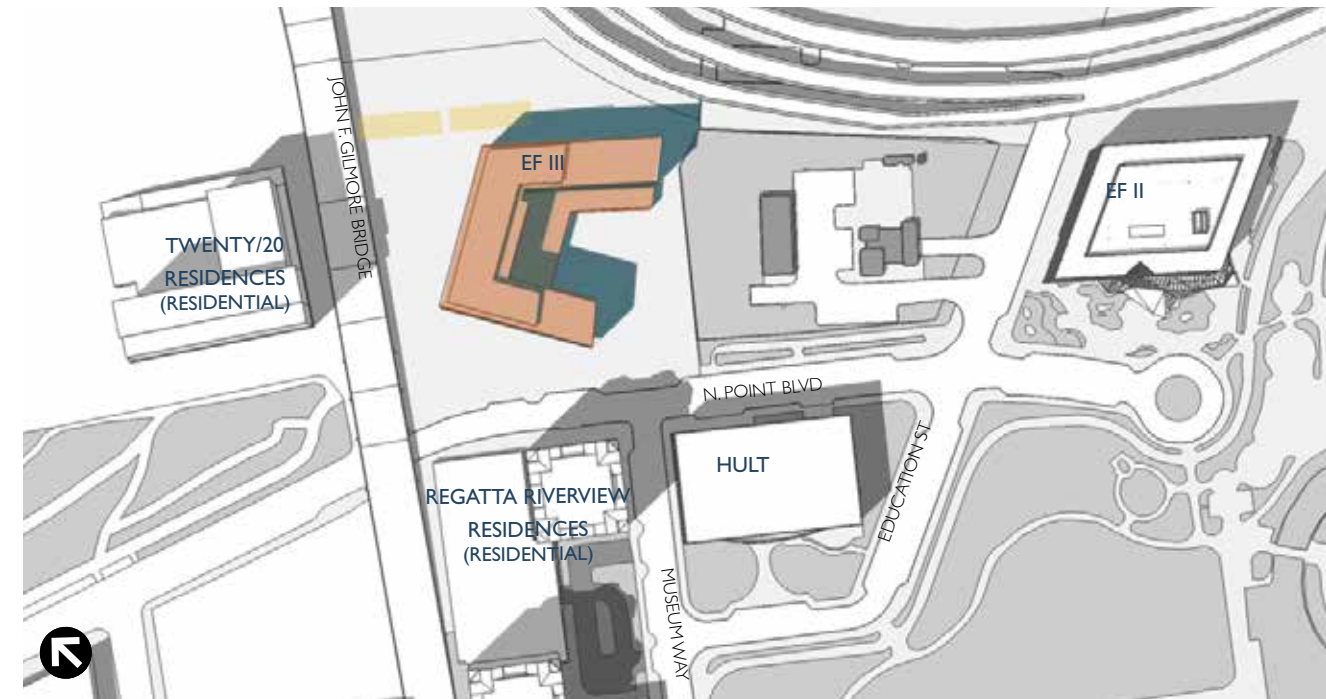

SUMMER SOLSTICE 9am

SUMMER SOLSTICE 1pm

SUMMER SOLSTICE 11am

SUMMER SOLSTICE 3pm

- Proposed Building
- Secure Bike Shed
- Net New Shadow
- Existing Shadow

EQUINOX 9am

EQUINOX 1pm

EQUINOX 11am

EQUINOX 3pm

- Proposed Building
- Secure Bike Shed
- Net New Shadow
- Existing Shadow

WINTER SOLSTICE 9am

WINTER SOLSTICE 1pm

WINTER SOLSTICE 11am

WINTER SOLSTICE 3pm

- Proposed Building
- Secure Bike Shed
- Net New Shadow
- Existing Shadow