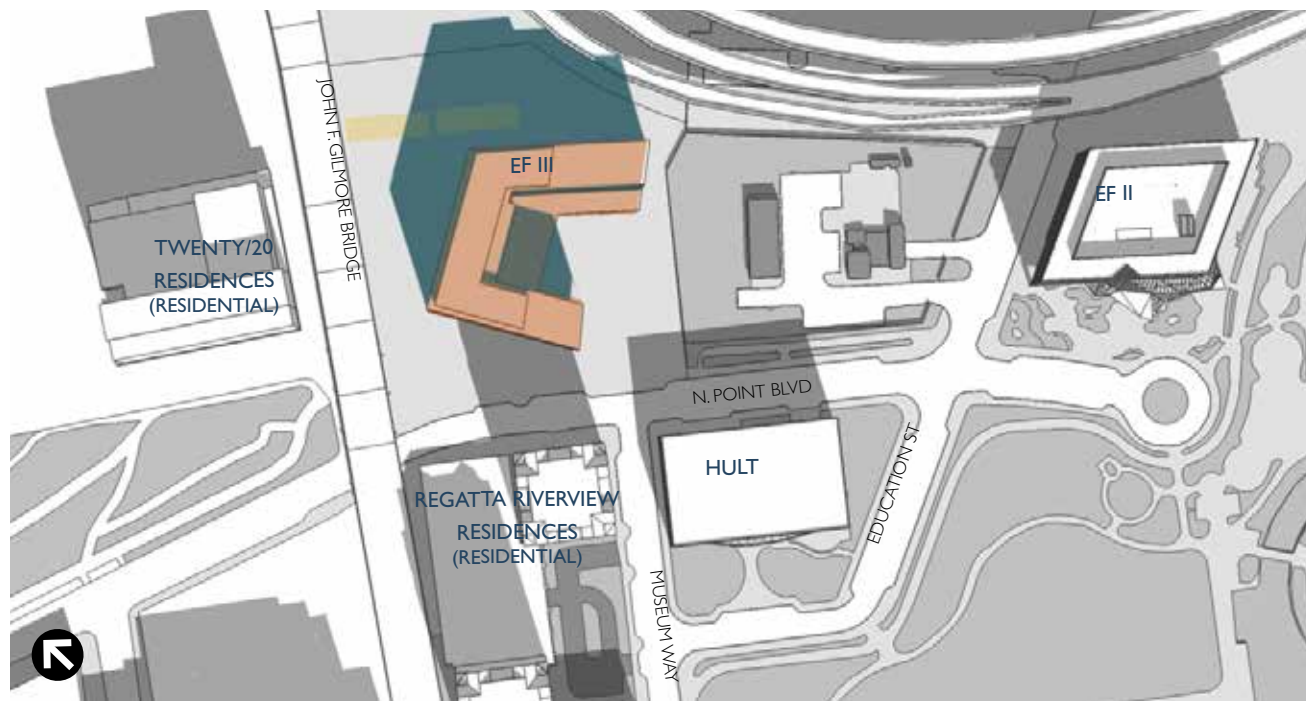

SUMMER SOLSTICE 9am

SUMMER SOLSTICE 1pm

SUMMER SOLSTICE 11am

SUMMER SOLSTICE 3pm

- Proposed Building
- Secure Bike Shed
- Net New Shadow
- Existing Shadow

EQUINOX 9am

EQUINOX 1pm

EQUINOX 11am

EQUINOX 3pm

- Proposed Building
- Secure Bike Shed
- Net New Shadow
- Existing Shadow

WINTER SOLSTICE 9am

WINTER SOLSTICE 1pm

WINTER SOLSTICE 11am

WINTER SOLSTICE 3pm

- Proposed Building
- Secure Bike Shed
- Net New Shadow
- Existing Shadow