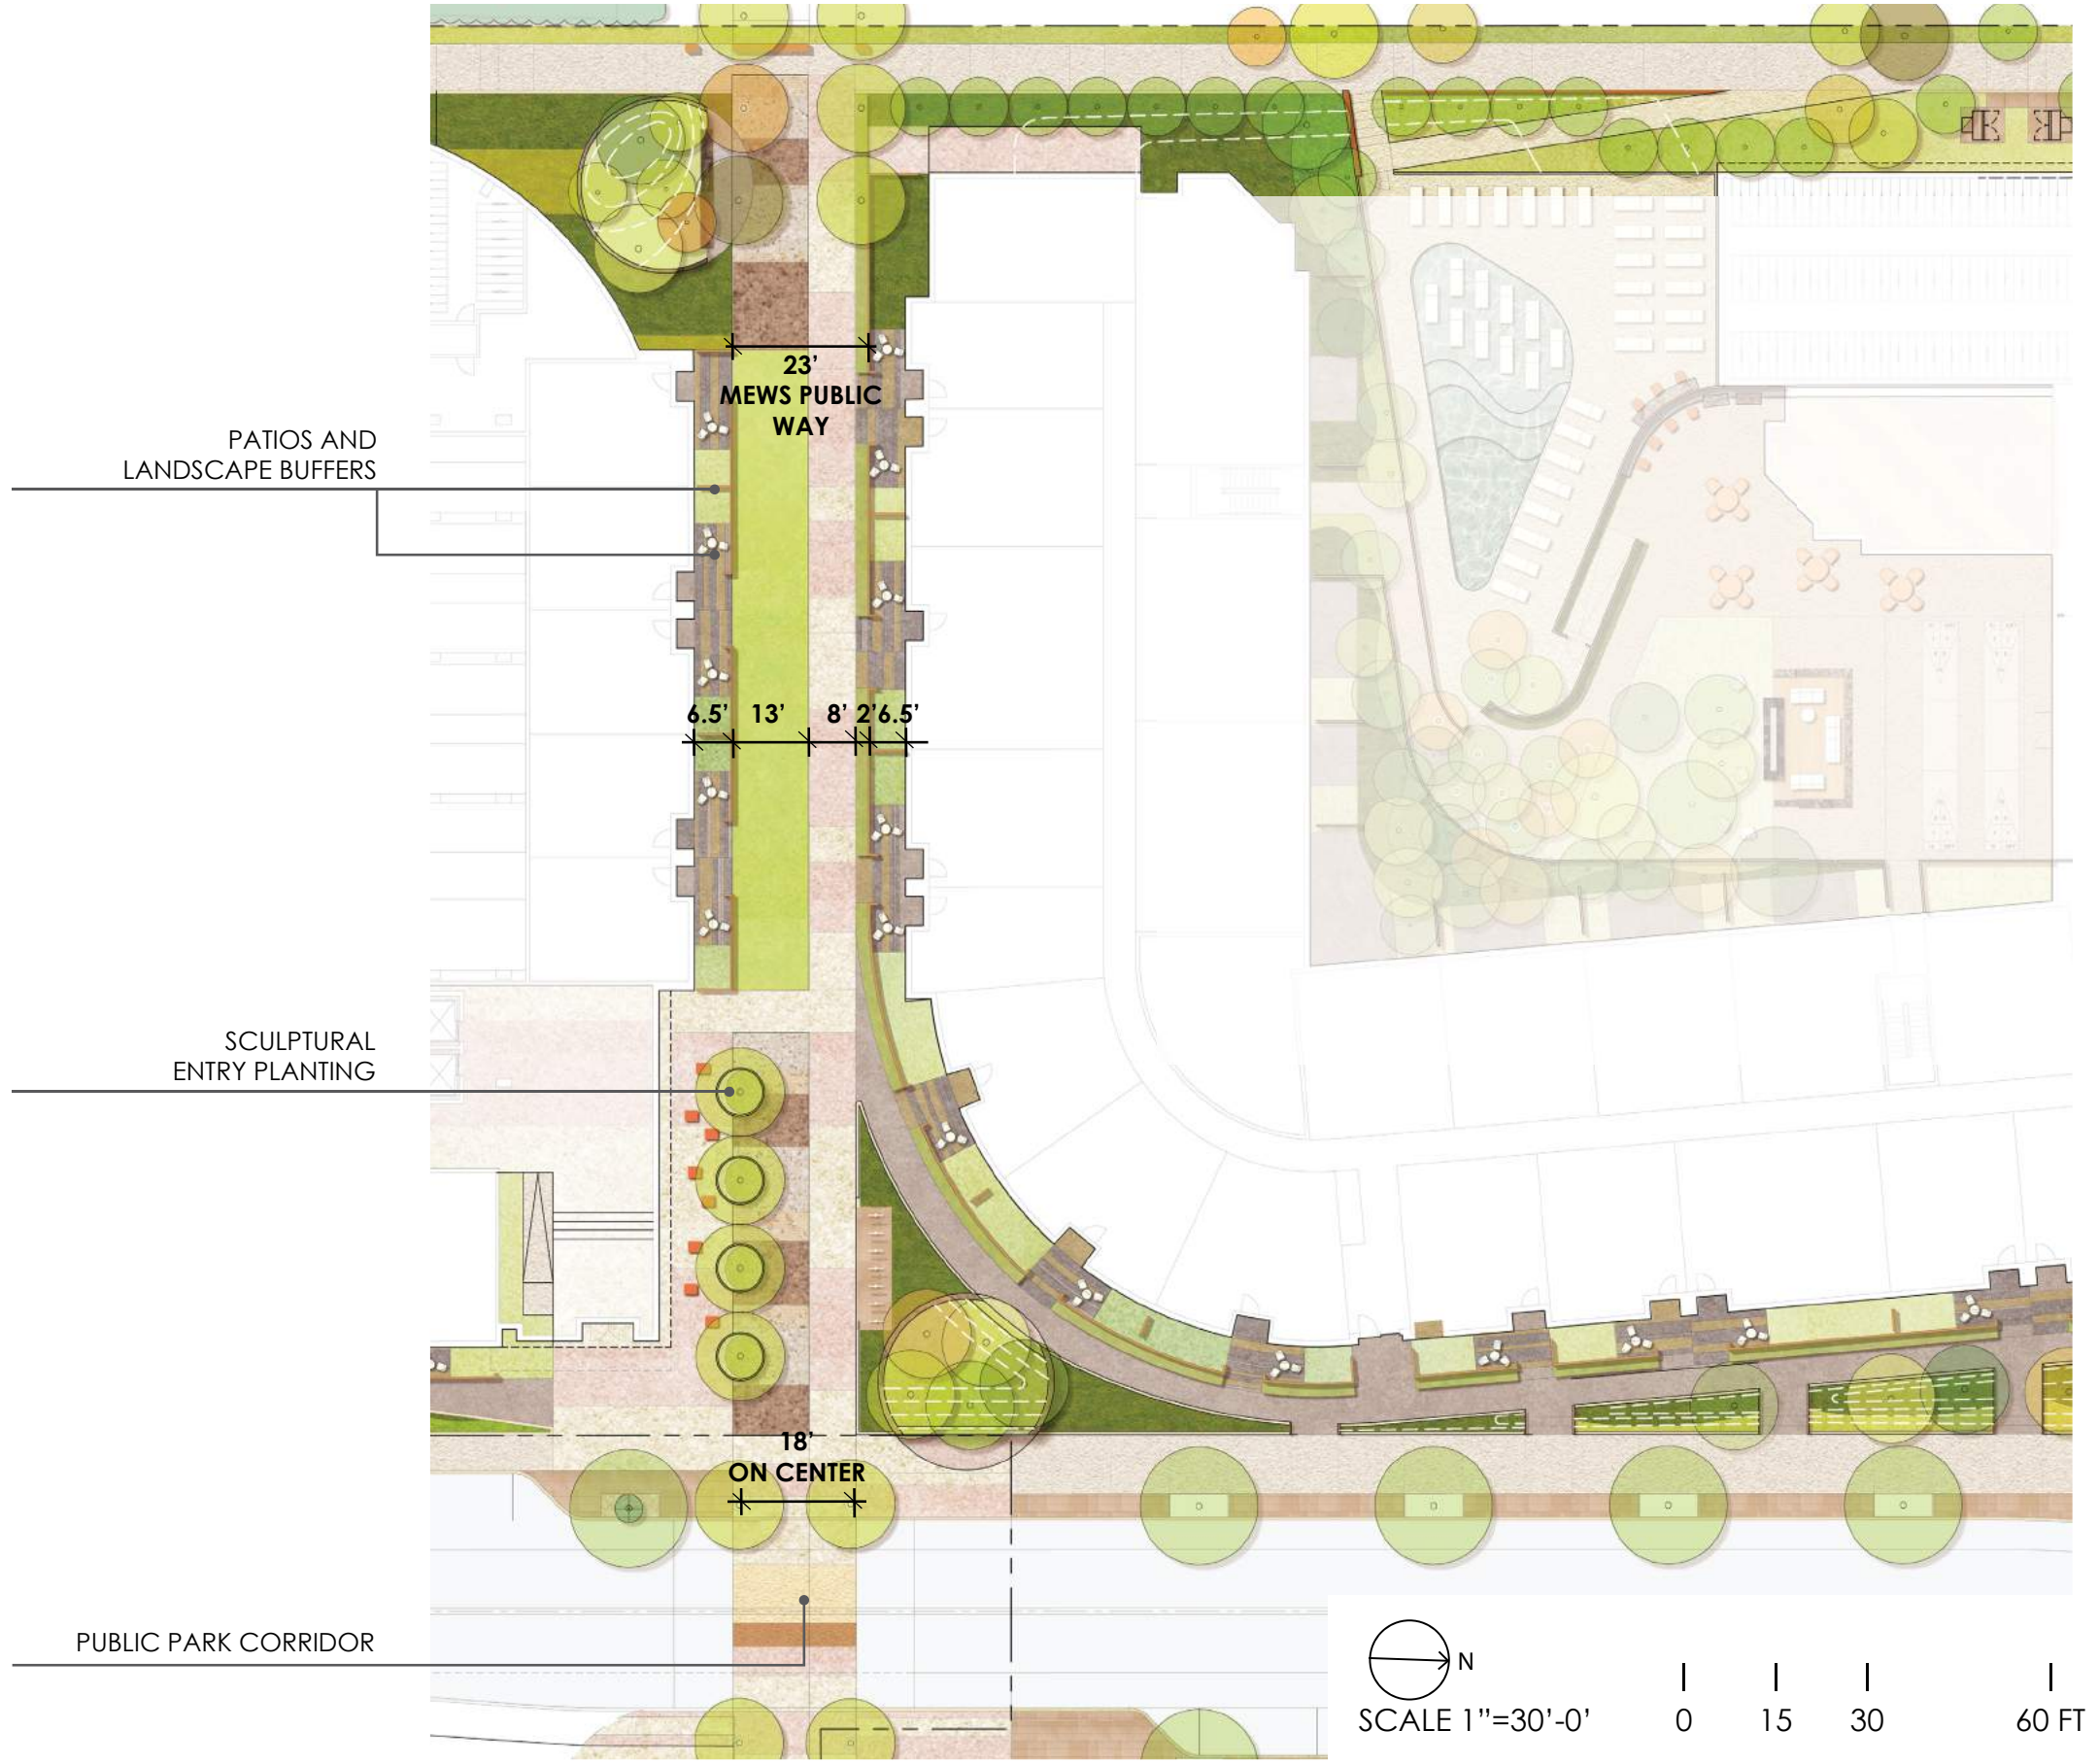

# 55 WHEELER STREET OPEN SPACE NETWORK / CONSISTENCY WITH ENVISION CAMBRIDGE

SCALE 1"=60'-0"

ELEVATED AMENITIES DECK

AMENITIES COURTYARD

ENTRANCE COURTYARD

OPEN SPACE

MEWS

FLEXIBLE PLAZA

SCALE 1"=60'-0"

0 15 30 60 120 FT

RAISED CROSSWALK

PEDESTRIAN CONNECTION

PATIOS AND LANDSCAPE BUFFERS

SCULPTURAL PLANTED BUFFER

MULTI MODAL

© Dana Black

Chicago, Piet Oudolf

GARDEN ROOM + GROWING

POOL + OUTDOOR ROOMS

NATURE PLAY + MEETING PLACE

NATURE PLAY + CLIMBING + ECO EDUCATION

INDOOR OUTDOOR GRILL

OUTDOOR ROOM

GARDEN EXPLORATION

SHALLOW POOL PLAY

CLIMB + SWING

INDOOR-OUTDOOR GAME SPACE

LAWN GAMES

NATURE PLAY

PRIVACY LANDFORM & SCULPTURAL WALL

© Harvard University

	PUBLIC	PRIVATE	
<b>SITE</b>	✓	✓	ALEWIFE PEDESTRIAN NETWORK -BREAKING DOWN BLOCK
	✓	✓	BIKE SHARE NETWORK NODES
	✓	✓	RESILLIENCY ELEVATIONS - SITE CIRCULATION
	✓	✓	REDUCTION IN STORM WATER RUN-OFF
	✓	✓	STORM WATER TREATMENT
<b>ELEVATED AMENITIES DECK</b>		✓	VEGETABLE GARDEN ACCESS
		✓	INDOOR- OUTDOOR ROOMS -DINE, PLAY, RELAX
<b>AMENITIES COURTYARD</b>		✓	POOL
		✓	HAMMOCKS
<b>ENTRANCE COURTYARD</b>	✓	✓	GAME COURTS + LAWN PLAY
	✓	✓	MEETING PLACE
	✓	✓	NATURE PLAY
	✓	✓	OUTDOOR MOVIES
<b>OPEN SPACE</b>	✓	✓	HARDSCAPE BROWNFIELD TO GREEN OPEN SPACE
	✓	✓	LAWN PLAY
	✓	✓	FLEXIBLE PLAZA
	✓	✓	CHILDREN'S EXPLORATION