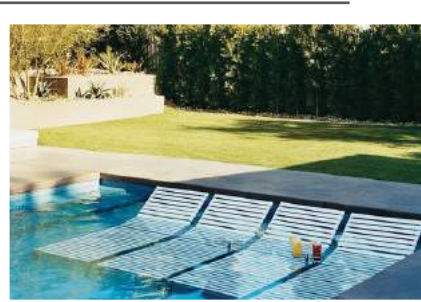

# 55 WHEELER STREET OPEN SPACE NETWORK / CONSISTENCY WITH ENVISION CAMBRIDGE

SCALE 1"=60'-0"

ELEVATED AMENITIES DECK

AMENITIES COURTYARD

ENTRANCE COURTYARD

OPEN SPACE

MEWS

FLEXIBLE PLAZA

SCALE 1"=60'-0"

0 15 30 60 120 FT

RAISED CROSSWALK

PEDESTRIAN CONNECTION

PATIOS AND LANDSCAPE BUFFERS

SCULPTURAL PLANTED BUFFER

MULTI MODAL

© Dana Black

Chicago, Piet Oudolf

GARDEN ROOM + GROWING

POOL + OUTDOOR ROOMS

NATURE PLAY + MEETING PLACE

NATURE PLAY + CLIMBING + ECO EDUCATION

INDOOR OUTDOOR GRILL

OUTDOOR ROOM

GARDEN EXPLORATION

SHALLOW POOL PLAY

CLIMB + SWING

INDOOR-OUTDOOR GAME SPACE

LAWN GAMES

NATURE PLAY

PRIVACY LANDFORM & SCULPTURAL WALL

© Harvard University

	PUBLIC	PRIVATE	
<b>SITE</b>	✓	✓	ALEWIFE PEDESTRIAN NETWORK -BREAKING DOWN BLOCK
	✓	✓	BIKE SHARE NETWORK NODES
	✓	✓	RESILLIENCY ELEVATIONS - SITE CIRCULATION
	✓	✓	REDUCTION IN STORM WATER RUN-OFF
	✓	✓	STORM WATER TREATMENT
<b>ELEVATED AMENITIES DECK</b>		✓	VEGETABLE GARDEN ACCESS
		✓	INDOOR- OUTDOOR ROOMS -DINE, PLAY, RELAX
<b>AMENITIES COURTYARD</b>		✓	POOL
		✓	HAMMOCKS
<b>ENTRANCE COURTYARD</b>	✓	✓	GAME COURTS + LAWN PLAY
	✓	✓	MEETING PLACE
	✓	✓	NATURE PLAY
	✓	✓	OUTDOOR MOVIES
<b>OPEN SPACE</b>	✓	✓	HARDSCAPE BROWNFIELD TO GREEN OPEN SPACE
	✓	✓	LAWN PLAY
	✓	✓	FLEXIBLE PLAZA
	✓	✓	CHILDREN'S EXPLORATION