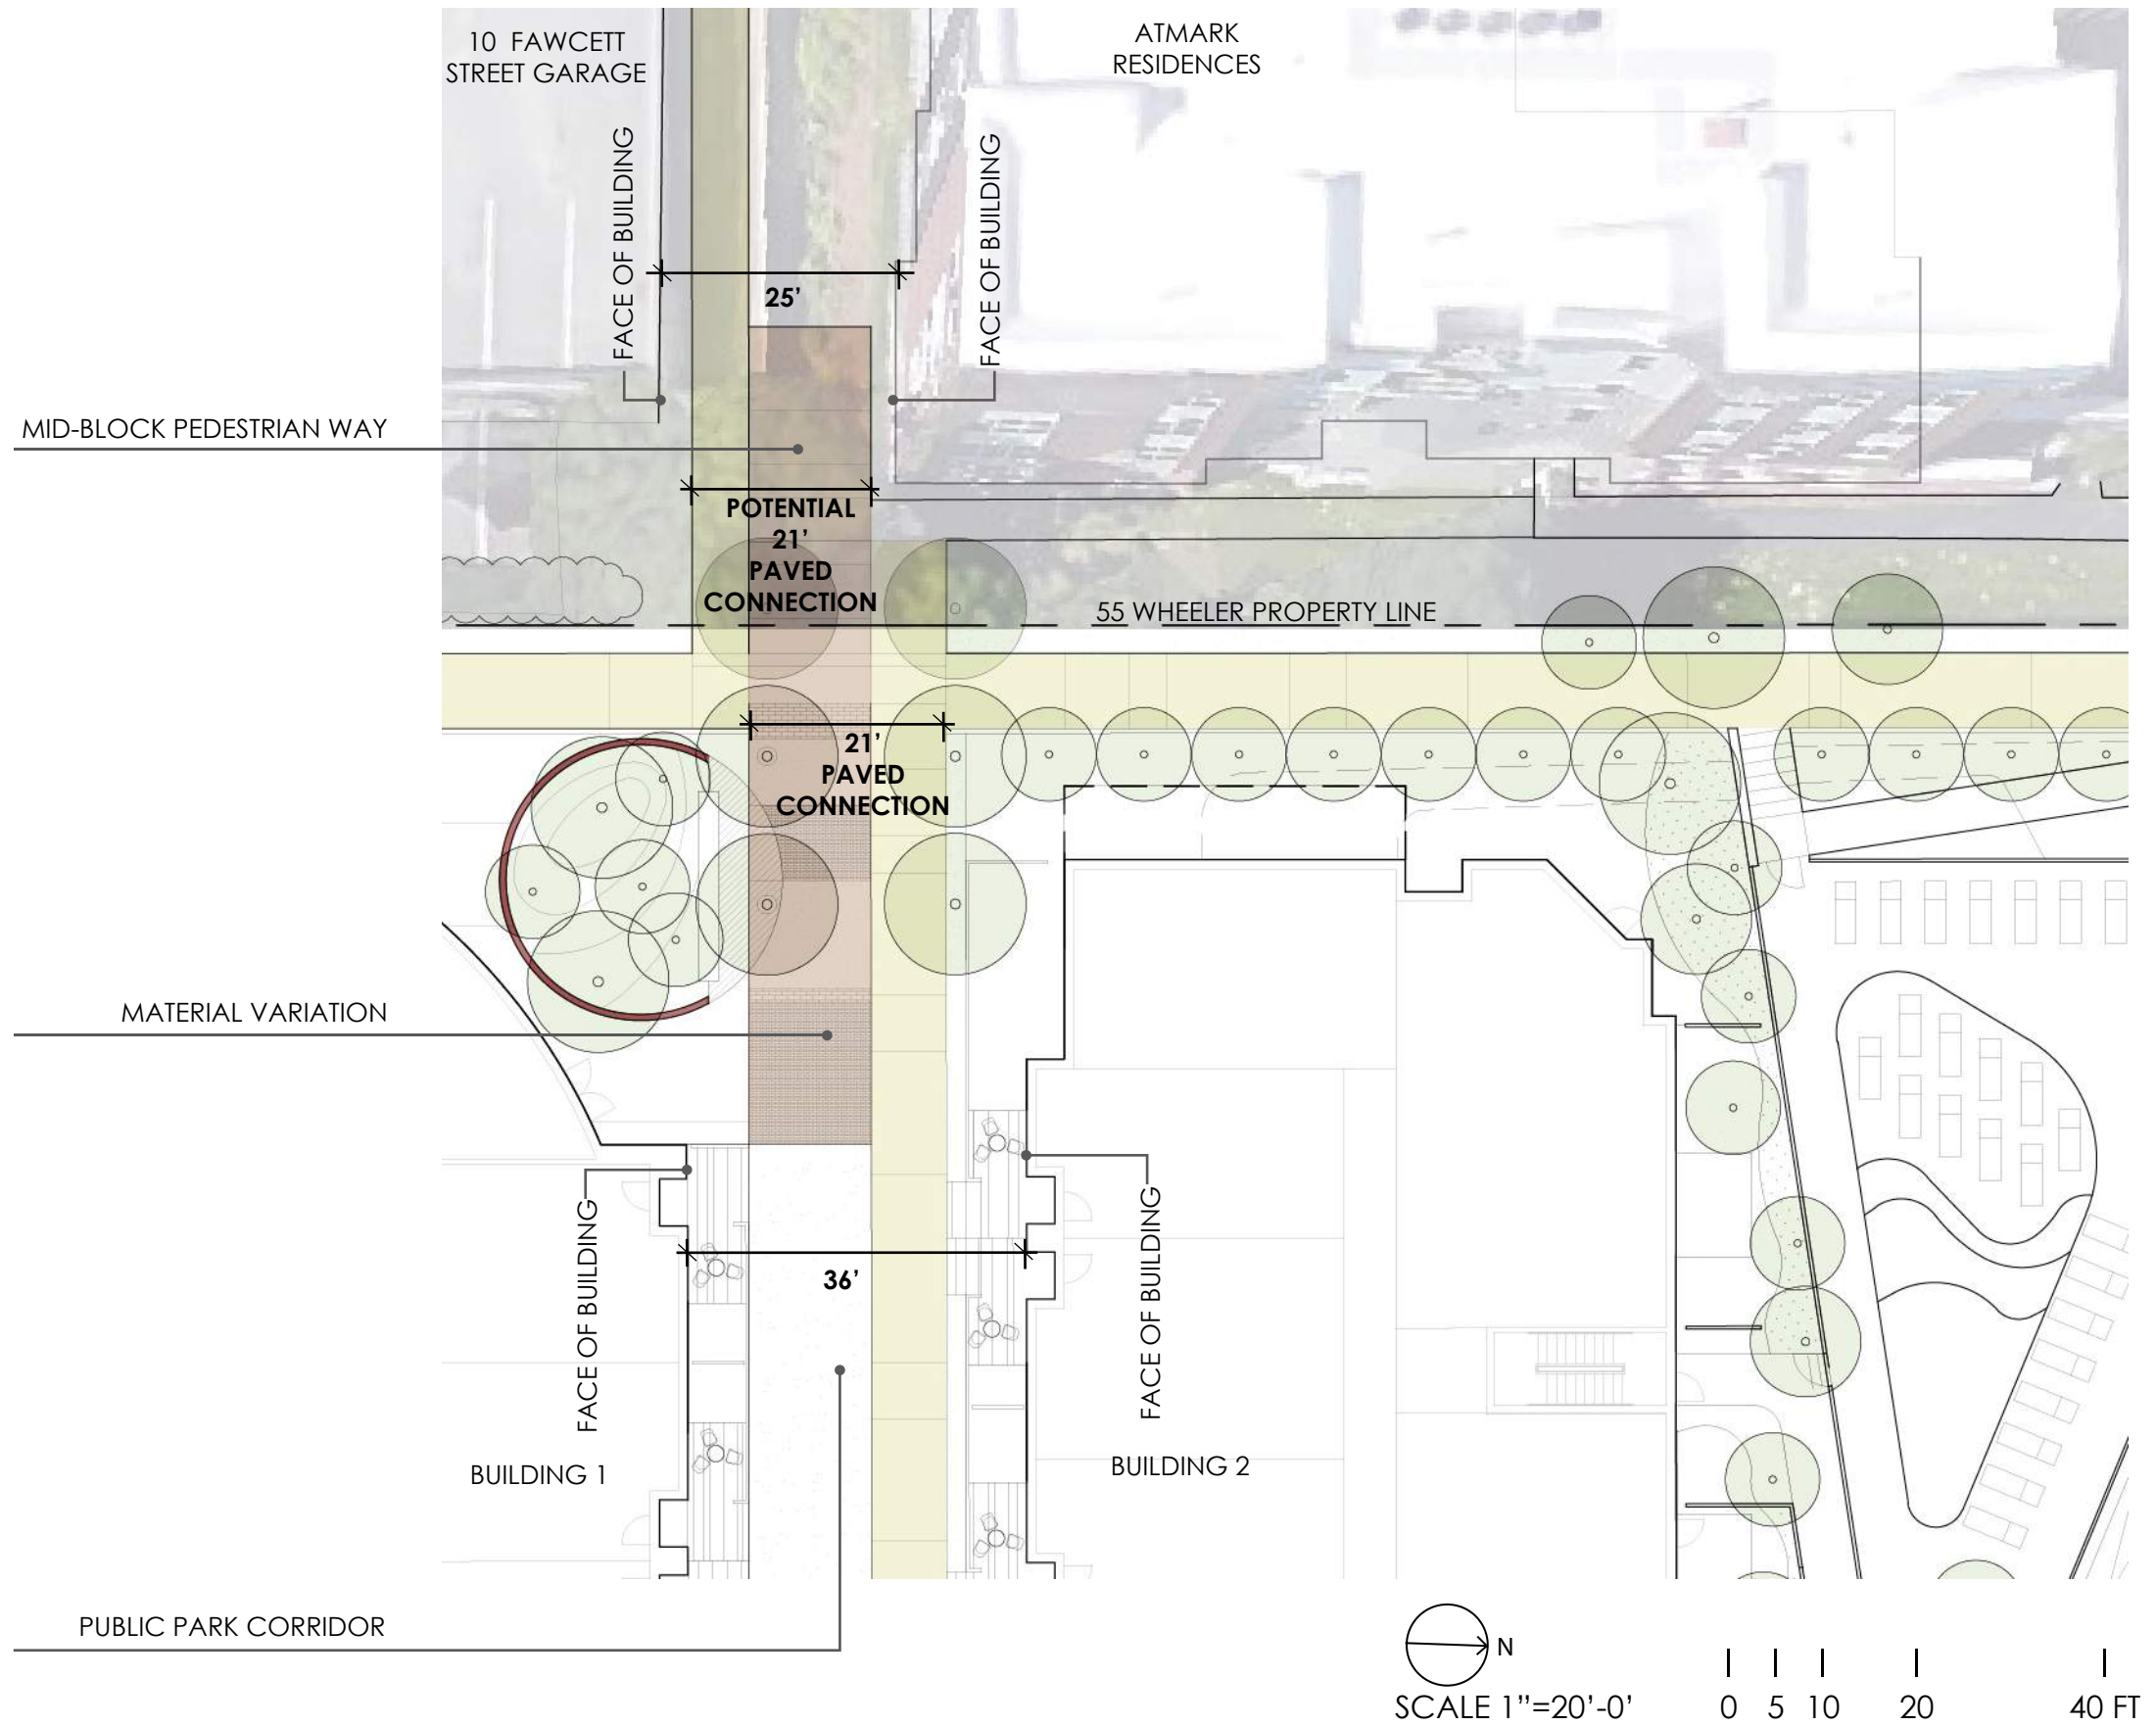

# 55 WHEELER STREET OPEN SPACE NETWORK / CONSISTENCY WITH ENVISION CAMBRIDGE

SCALE 1"=60'-0"

ELEVATED AMENITIES DECK

AMENITIES COURTYARD

ENTRANCE COURTYARD

OPEN SPACE

MEWS

FLEXIBLE PLAZA

SCALE 1"=60'-0"

0 15 30 60 120 FT

RAISED CROSSWALK

PEDESTRIAN CONNECTION

PATIOS AND LANDSCAPE BUFFERS

SCULPTURAL PLANTED BUFFER

MULTI MODAL

© Dana Black

Chicago, Piet Oudolf

GARDEN ROOM + GROWING

POOL + OUTDOOR ROOMS

NATURE PLAY + MEETING PLACE

NATURE PLAY + CLIMBING + ECO EDUCATION

INDOOR OUTDOOR GRILL

OUTDOOR ROOM

GARDEN EXPLORATION

SHALLOW POOL PLAY

CLIMB + SWING

INDOOR-OUTDOOR GAME SPACE

LAWN GAMES

NATURE PLAY

PRIVACY LANDFORM & SCULPTURAL WALL

© Harvard University

	PUBLIC	PRIVATE	
<b>SITE</b>	✓	✓	ALEWIFE PEDESTRIAN NETWORK -BREAKING DOWN BLOCK
	✓	✓	BIKE SHARE NETWORK NODES
	✓	✓	RESILLIENCY ELEVATIONS - SITE CIRCULATION
	✓	✓	REDUCTION IN STORM WATER RUN-OFF
	✓	✓	STORM WATER TREATMENT
<b>ELEVATED AMENITIES DECK</b>		✓	VEGETABLE GARDEN ACCESS
		✓	INDOOR- OUTDOOR ROOMS -DINE, PLAY, RELAX
<b>AMENITIES COURTYARD</b>		✓	POOL
		✓	HAMMOCKS
<b>ENTRANCE COURTYARD</b>	✓	✓	GAME COURTS + LAWN PLAY
	✓	✓	MEETING PLACE
	✓	✓	NATURE PLAY
	✓	✓	OUTDOOR MOVIES
<b>OPEN SPACE</b>	✓	✓	HARDSCAPE BROWNFIELD TO GREEN OPEN SPACE
	✓	✓	LAWN PLAY
	✓	✓	FLEXIBLE PLAZA
	✓	✓	CHILDREN'S EXPLORATION