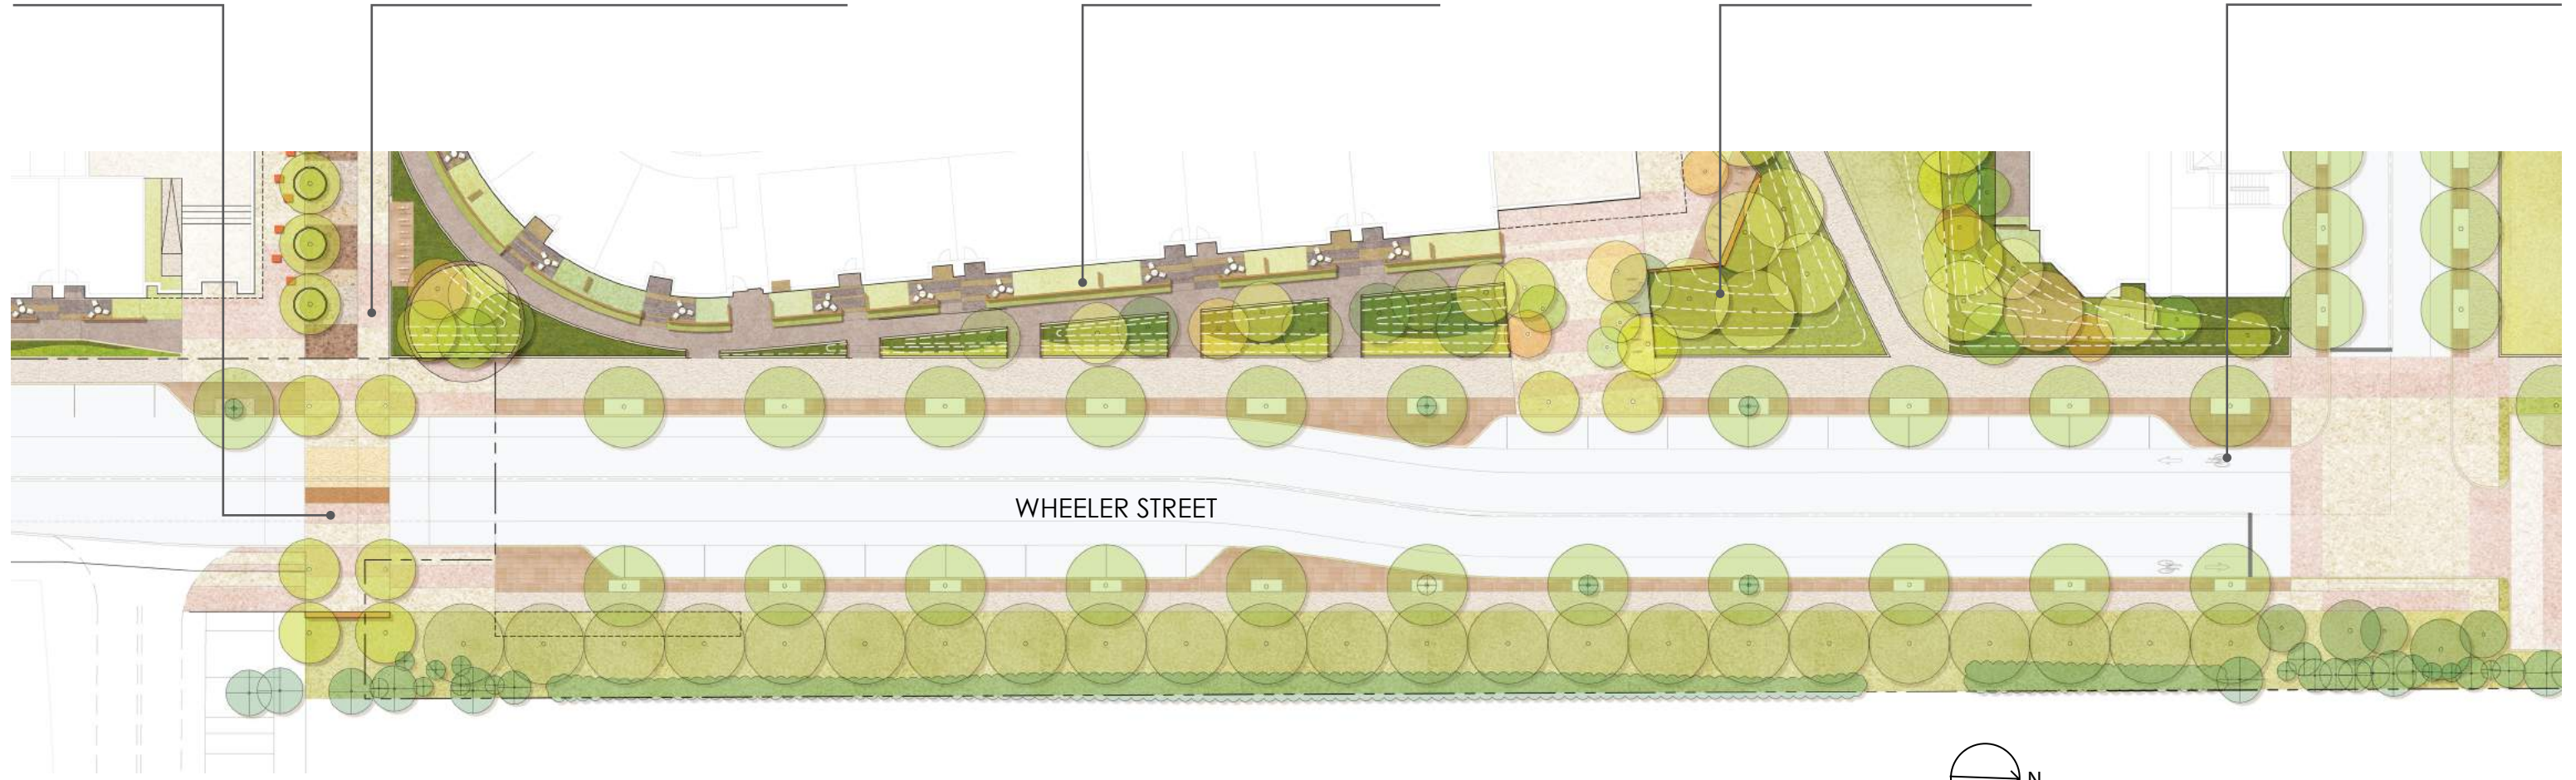

# 55 WHEELER STREET OPEN SPACE NETWORK / CONSISTENCY WITH ENVISION CAMBRIDGE

SCALE 1"=60'-0"

ELEVATED AMENITIES DECK

AMENITIES COURTYARD

ENTRANCE COURTYARD

OPEN SPACE

MEWS

FLEXIBLE PLAZA

SCALE 1"=60'-0"

0 15 30 60 120 FT

RAISED CROSSWALK

PEDESTRIAN CONNECTION

PATIOS AND LANDSCAPE BUFFERS

SCULPTURAL PLANTED BUFFER

MULTI MODAL

© Dana Black

Chicago, Piet Oudolf

GARDEN ROOM + GROWING

POOL + OUTDOOR ROOMS

NATURE PLAY + MEETING PLACE

NATURE PLAY + CLIMBING + ECO EDUCATION

INDOOR OUTDOOR GRILL

OUTDOOR ROOM

GARDEN EXPLORATION

SHALLOW POOL PLAY

CLIMB + SWING

INDOOR-OUTDOOR GAME SPACE

LAWN GAMES

NATURE PLAY

PRIVACY LANDFORM & SCULPTURAL WALL

© Harvard University

	PUBLIC	PRIVATE	
<b>SITE</b>	✓	✓	ALEWIFE PEDESTRIAN NETWORK -BREAKING DOWN BLOCK
	✓	✓	BIKE SHARE NETWORK NODES
	✓	✓	RESILLIENCY ELEVATIONS - SITE CIRCULATION
	✓	✓	REDUCTION IN STORM WATER RUN-OFF
	✓	✓	STORM WATER TREATMENT
<b>ELEVATED AMENITIES DECK</b>		✓	VEGETABLE GARDEN ACCESS
		✓	INDOOR- OUTDOOR ROOMS -DINE, PLAY, RELAX
<b>AMENITIES COURTYARD</b>		✓	POOL
		✓	HAMMOCKS
<b>ENTRANCE COURTYARD</b>	✓	✓	GAME COURTS + LAWN PLAY
	✓	✓	MEETING PLACE
	✓	✓	NATURE PLAY
	✓	✓	OUTDOOR MOVIES
<b>OPEN SPACE</b>	✓	✓	HARDSCAPE BROWNFIELD TO GREEN OPEN SPACE
	✓	✓	LAWN PLAY
	✓	✓	FLEXIBLE PLAZA
	✓	✓	CHILDREN'S EXPLORATION