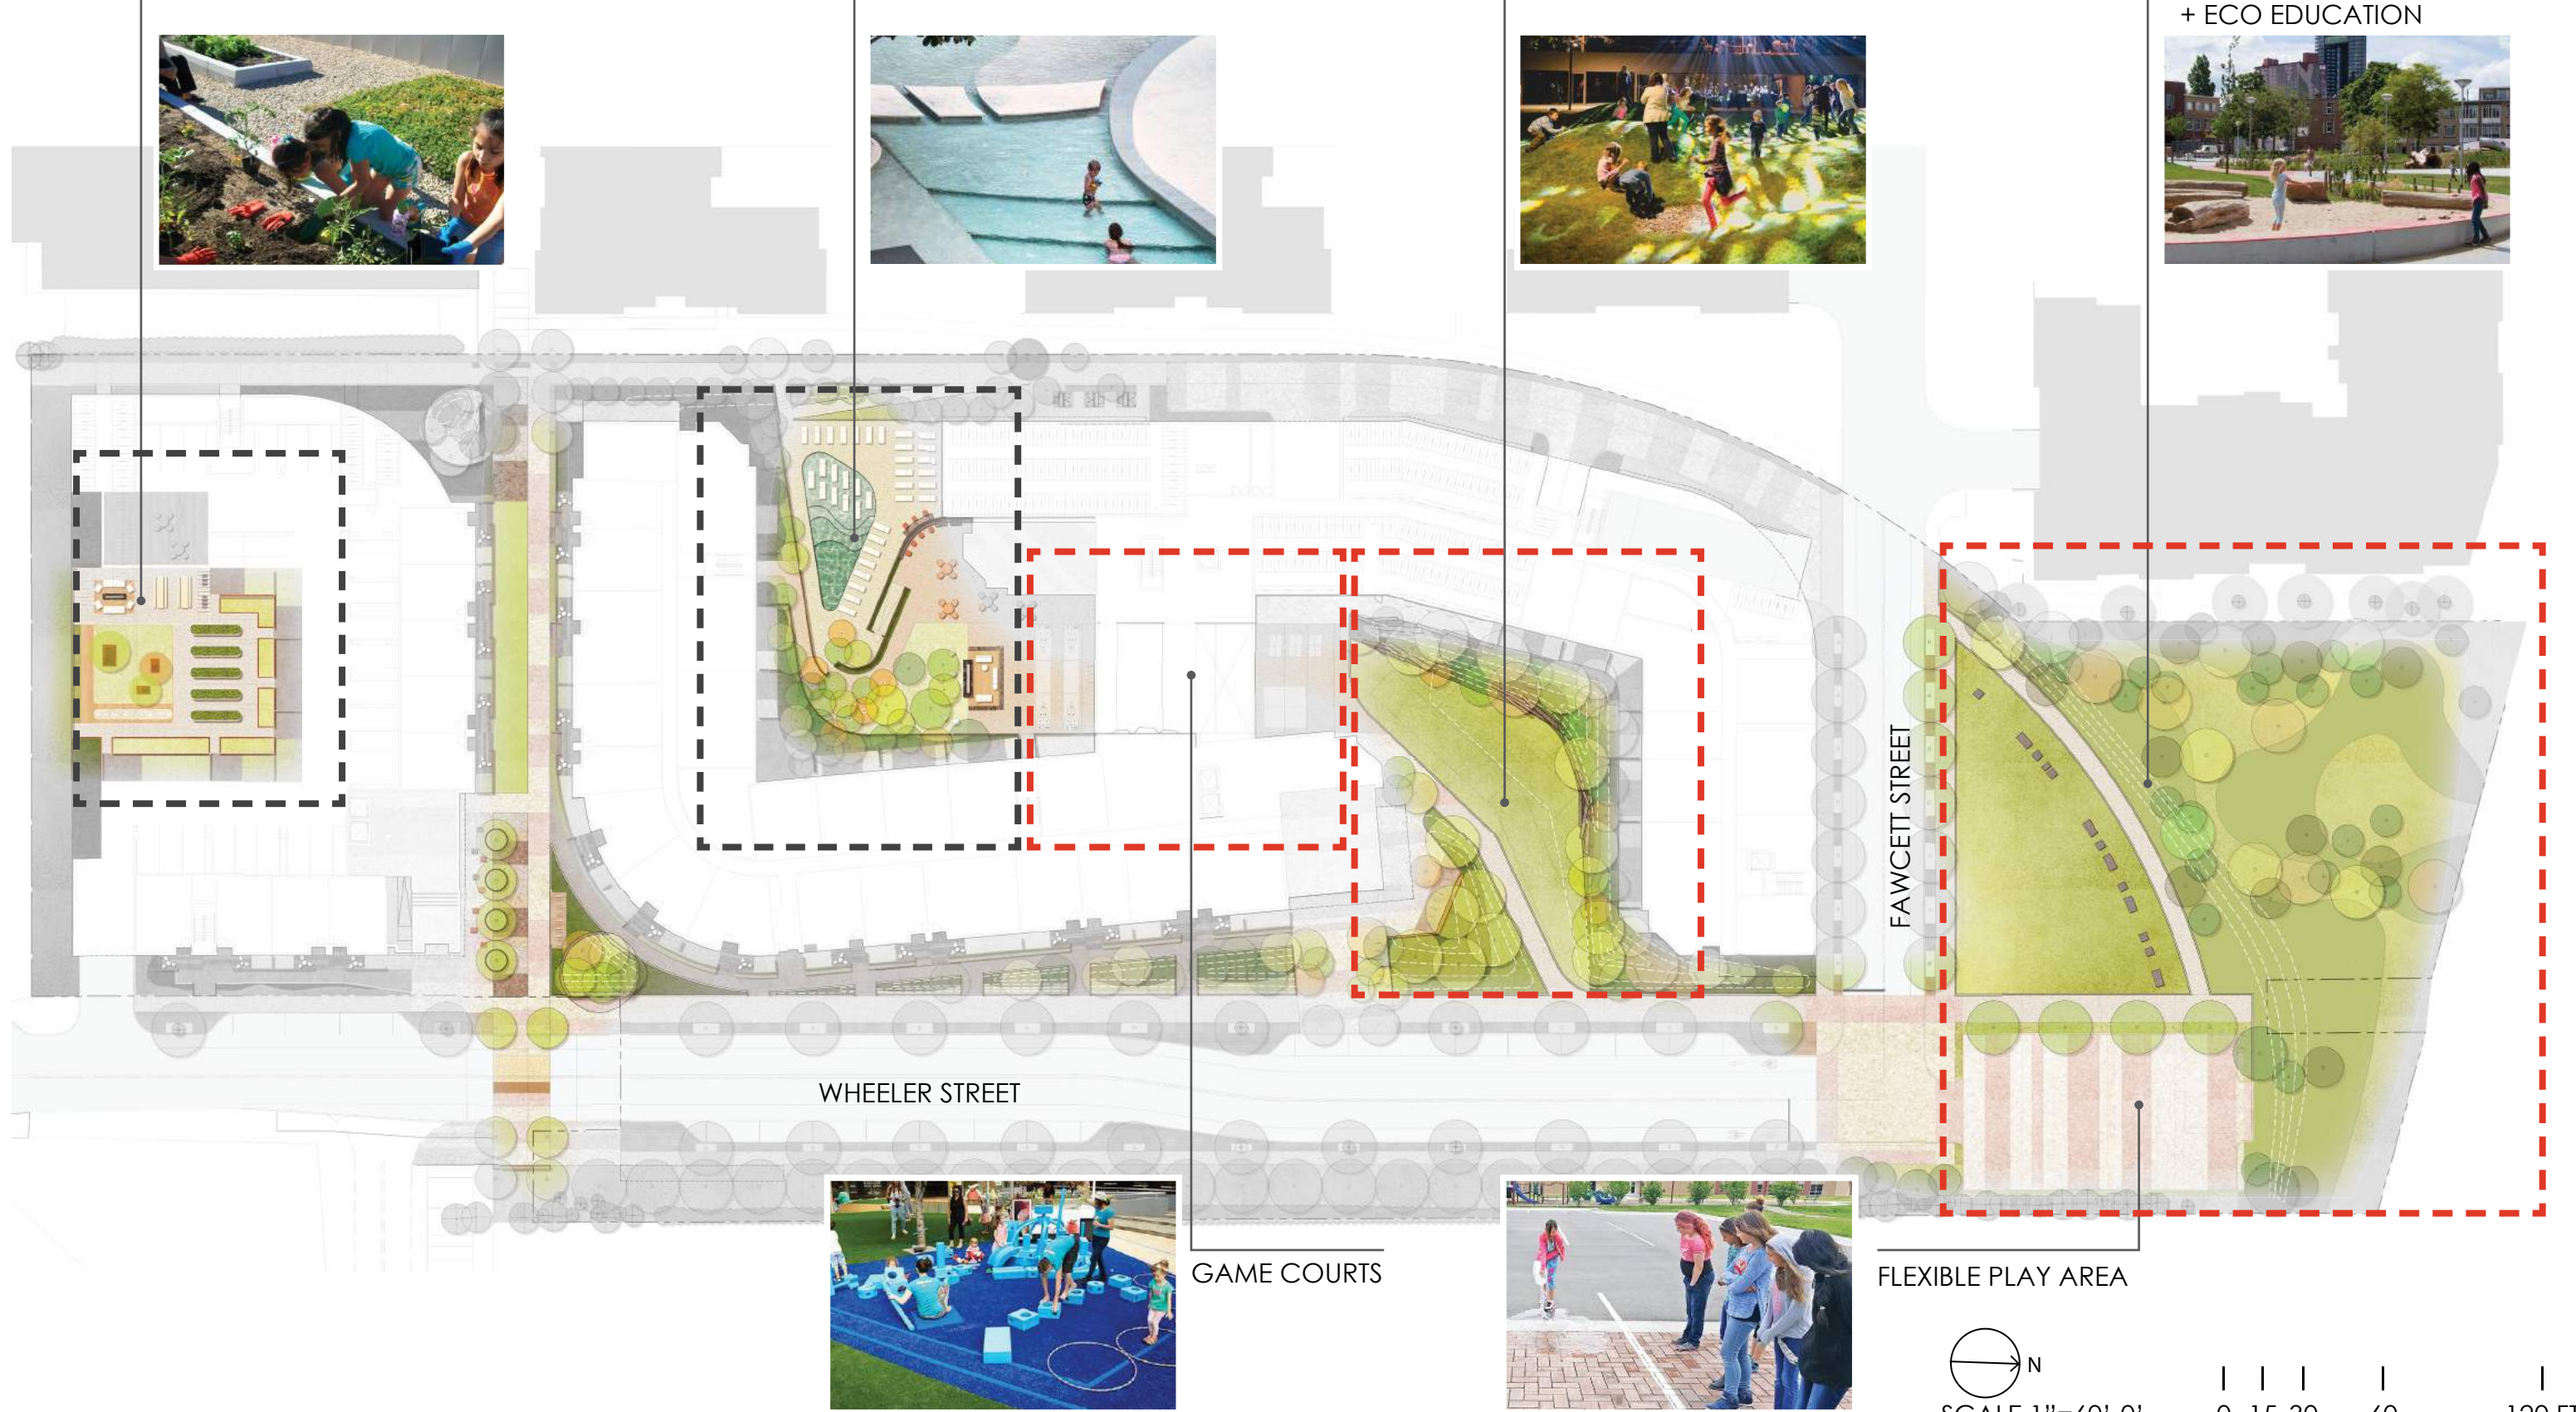

# 55 WHEELER STREET OPEN SPACE NETWORK / CONSISTENCY WITH ENVISION CAMBRIDGE

SCALE 1"=60'-0"

ELEVATED AMENITIES DECK

AMENITIES COURTYARD

ENTRANCE COURTYARD

OPEN SPACE

MEWS

FLEXIBLE PLAZA

SCALE 1"=60'-0"

0 15 30 60 120 FT

RAISED CROSSWALK

PEDESTRIAN CONNECTION

PATIOS AND LANDSCAPE BUFFERS

SCULPTURAL PLANTED BUFFER

MULTI MODAL

© Dana Black

Chicago, Piet Oudolf

GARDEN ROOM + GROWING

POOL + OUTDOOR ROOMS

NATURE PLAY + MEETING PLACE

NATURE PLAY + CLIMBING + ECO EDUCATION

INDOOR OUTDOOR GRILL

OUTDOOR ROOM

GARDEN EXPLORATION

SHALLOW POOL PLAY

CLIMB + SWING

INDOOR-OUTDOOR GAME SPACE

LAWN GAMES

NATURE PLAY

PRIVACY LANDFORM & SCULPTURAL WALL

© Harvard University

	PUBLIC	PRIVATE	
<b>SITE</b>	✓	✓	ALEWIFE PEDESTRIAN NETWORK -BREAKING DOWN BLOCK
	✓	✓	BIKE SHARE NETWORK NODES
	✓	✓	RESILLIENCY ELEVATIONS - SITE CIRCULATION
	✓	✓	REDUCTION IN STORM WATER RUN-OFF
	✓	✓	STORM WATER TREATMENT
<b>ELEVATED AMENITIES DECK</b>		✓	VEGETABLE GARDEN ACCESS
		✓	INDOOR- OUTDOOR ROOMS -DINE, PLAY, RELAX
<b>AMENITIES COURTYARD</b>		✓	POOL
		✓	HAMMOCKS
<b>ENTRANCE COURTYARD</b>	✓	✓	GAME COURTS + LAWN PLAY
	✓	✓	MEETING PLACE
	✓	✓	NATURE PLAY
	✓	✓	OUTDOOR MOVIES
<b>OPEN SPACE</b>	✓	✓	HARDSCAPE BROWNFIELD TO GREEN OPEN SPACE
	✓	✓	LAWN PLAY
	✓	✓	FLEXIBLE PLAZA
	✓	✓	CHILDREN'S EXPLORATION