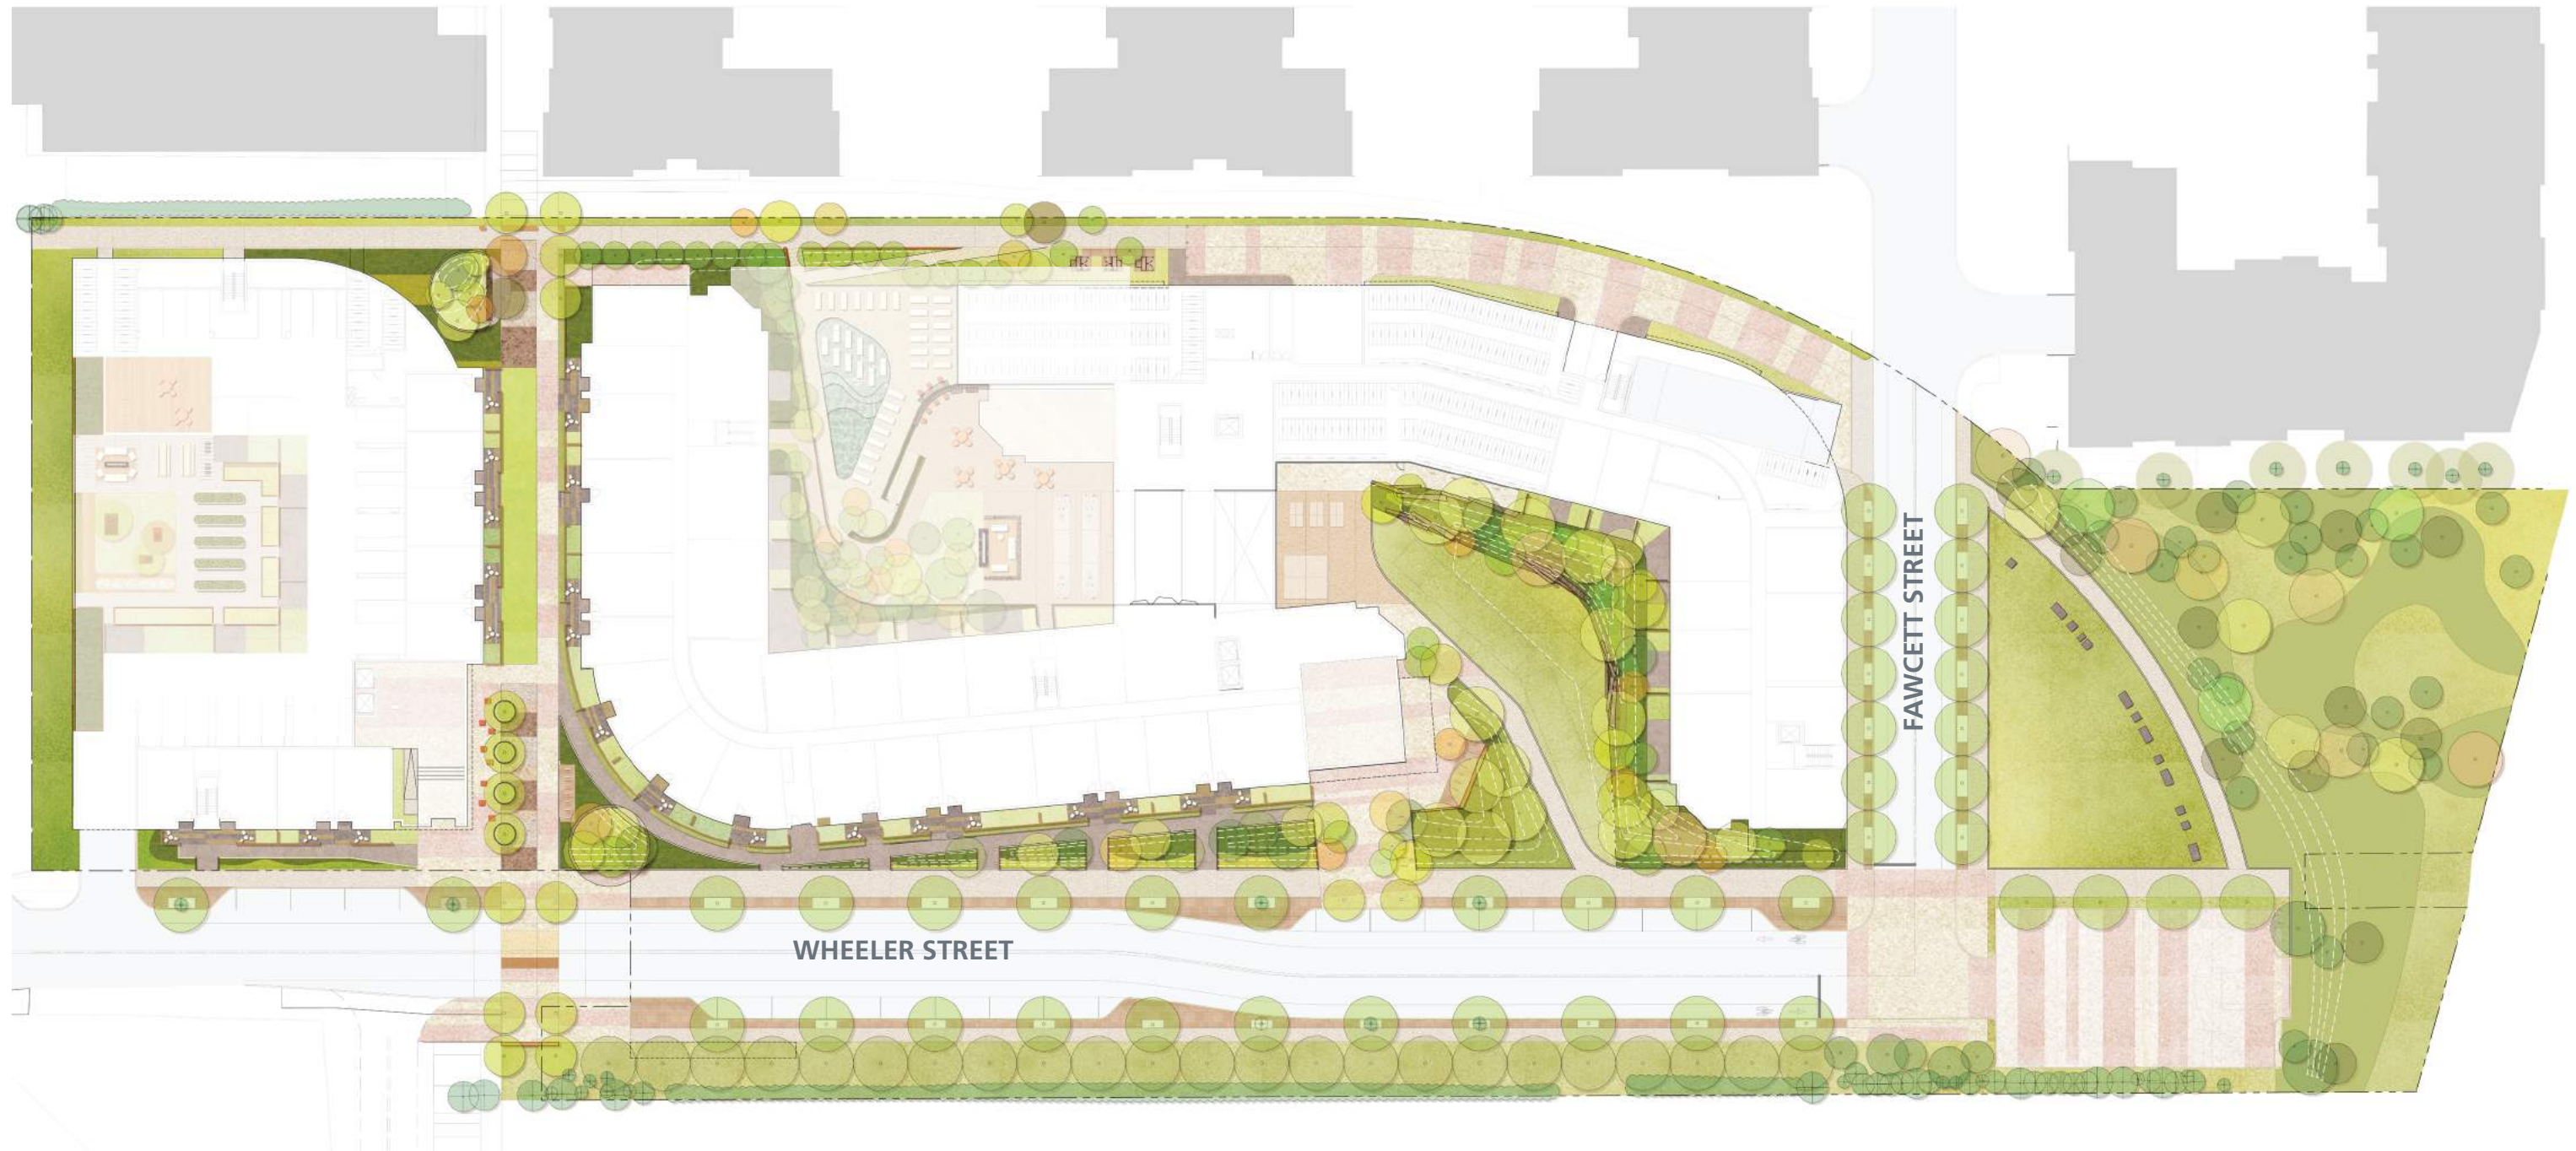

# 55 WHEELER STREET OPEN SPACE NETWORK / CONSISTENCY WITH ENVISION CAMBRIDGE

SCALE 1"=60'-0"

ELEVATED AMENITIES DECK

AMENITIES COURTYARD

ENTRANCE COURTYARD

OPEN SPACE

MEWS

FLEXIBLE PLAZA

SCALE 1"=60'-0"

0 15 30 60 120 FT

RAISED CROSSWALK

PEDESTRIAN CONNECTION

PATIOS AND LANDSCAPE BUFFERS

SCULPTURAL PLANTED BUFFER

MULTI MODAL

© Dana Black

Chicago, Piet Oudolf

GARDEN ROOM + GROWING

POOL + OUTDOOR ROOMS

NATURE PLAY + MEETING PLACE

NATURE PLAY + CLIMBING + ECO EDUCATION

INDOOR OUTDOOR GRILL

OUTDOOR ROOM

GARDEN EXPLORATION

SHALLOW POOL PLAY

CLIMB + SWING

INDOOR-OUTDOOR GAME SPACE

LAWN GAMES

NATURE PLAY

PRIVACY LANDFORM & SCULPTURAL WALL

© Harvard University

	PUBLIC	PRIVATE	
<b>SITE</b>	✓	✓	ALEWIFE PEDESTRIAN NETWORK -BREAKING DOWN BLOCK
	✓	✓	BIKE SHARE NETWORK NODES
	✓	✓	RESILLIENCY ELEVATIONS - SITE CIRCULATION
	✓	✓	REDUCTION IN STORM WATER RUN-OFF
	✓	✓	STORM WATER TREATMENT
<b>ELEVATED AMENITIES DECK</b>		✓	VEGETABLE GARDEN ACCESS
		✓	INDOOR- OUTDOOR ROOMS -DINE, PLAY, RELAX
<b>AMENITIES COURTYARD</b>		✓	POOL
		✓	HAMMOCKS
<b>ENTRANCE COURTYARD</b>	✓	✓	GAME COURTS + LAWN PLAY
	✓	✓	MEETING PLACE
	✓	✓	NATURE PLAY
	✓	✓	OUTDOOR MOVIES
<b>OPEN SPACE</b>	✓	✓	HARDSCAPE BROWNFIELD TO GREEN OPEN SPACE
	✓	✓	LAWN PLAY
	✓	✓	FLEXIBLE PLAZA
	✓	✓	CHILDREN'S EXPLORATION