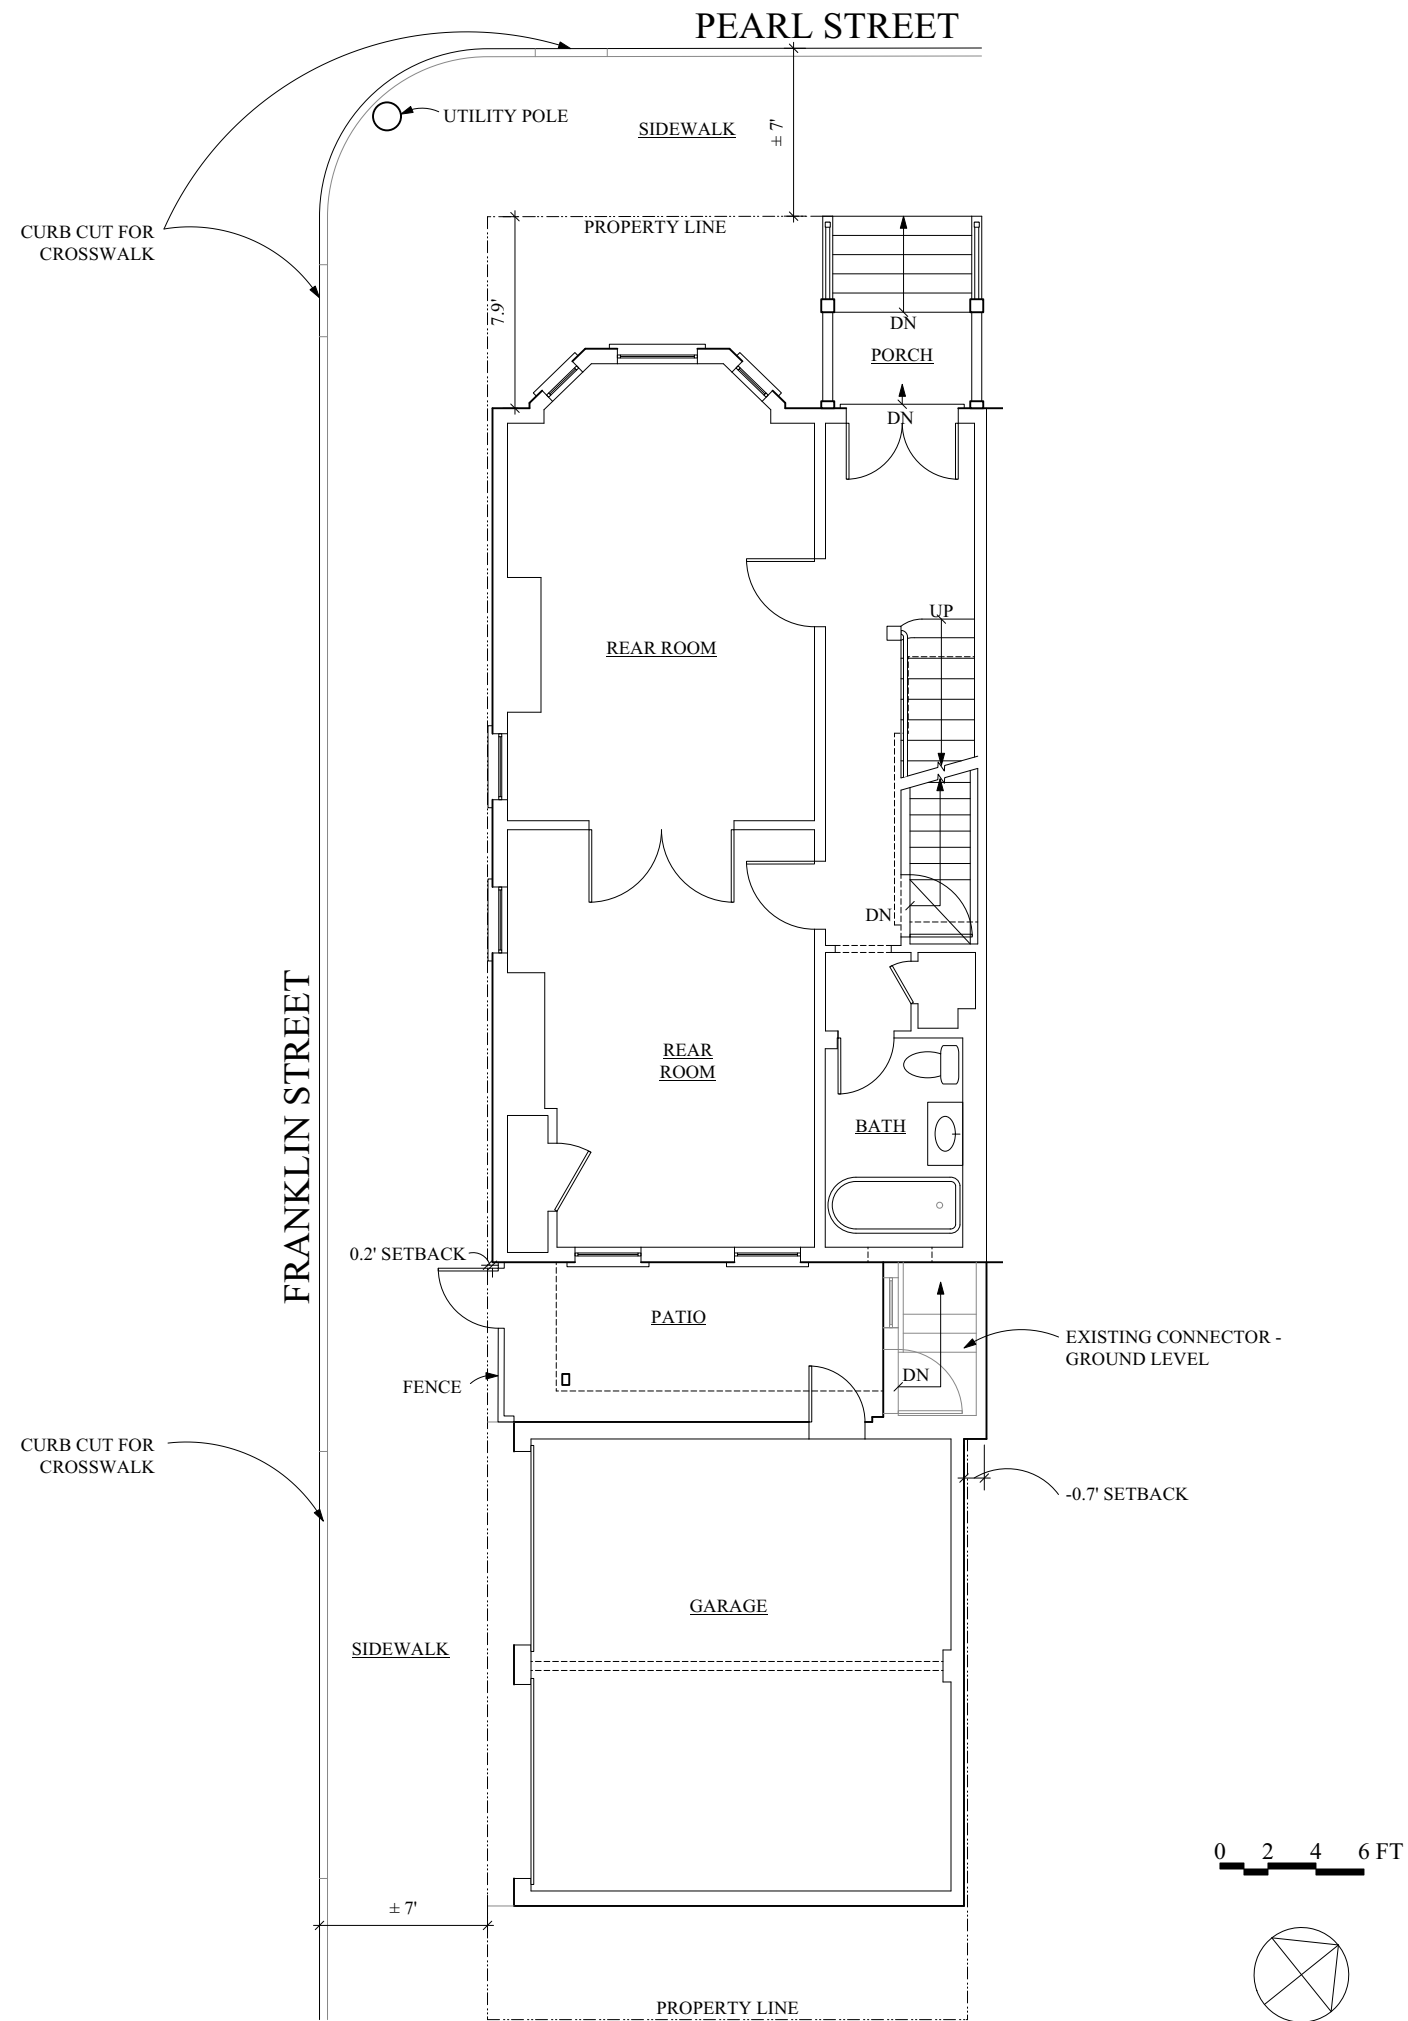

48 PEARL ST

VOLUME 2

June 3, 2021

<u>TABLE OF CONTENTS</u>	
GIS MAP	1
BASE ZONING	2
ZONING OVERLAY	3
EXISTING PHOTOS	4
EXISTING FIRST FLOOR PLAN	5
PROPOSED FIRST FLOOR PLAN	6
OPEN SPACE DIAGRAM	7
EXISTING ROOF PLAN	8
PROPOSED ROOF PLAN	9
EXISTING & PROPOSED WEST ELEVATIONS	10
EXISTING SOUTH ELEVATION	11
PROPOSED SOUTH ELEVATION	12
EXISTING & PROPOSED REAR ELEVATIONS	13
FRANKLIN STREET LINE-OF-SIGHT STUDY	14
PEARL STREET LINE-OF-SIGHT STUDY	15
PROPOSED & EXISTING FRANKLIN STREET VIEW TOWARDS HEADHOUSE	16
PROPOSED & EXISTING PEARL STREET VIEW TOWARDS HEADHOUSE	17

 48 PEARL ST

48 PEARL ST - GIS MAP

■ 48 PEARL ST

48 PEARL ST - BASE ZONING

■ 48 PEARL ST

48 PEARL ST - ZONING OVERLAY MAP

① PEARL ST, LOOKING EAST

② FRANKLIN ST, LOOKING NORTH

③ FRANKLIN ST, LOOKING NORTH

④ FRANKLIN ST, LOOKING WEST

48 PEARL ST - EXISTING PHOTOS

48 PEARL ST - EXISTING FIRST FLOOR PLAN

48 PEARL ST - PROPOSED FIRST FLOOR PLAN

48 PEARL ST - OPEN SPACE DIAGRAM

0 2 4 6 FT

48 PEARL ST - EXISTING ROOF PLAN

LEGEND	
	EXISTING HEAD HOUSE LOCATION
	PROPOSED ADDTION

0 2 4 6 FT

48 PEARL ST - PROPOSED ROOF PLAN

+47.1'
T.O. ROOF

1 WEST ELEVATION - EXISTING
PEARL STREET

+48.2'
T.O. ROOF