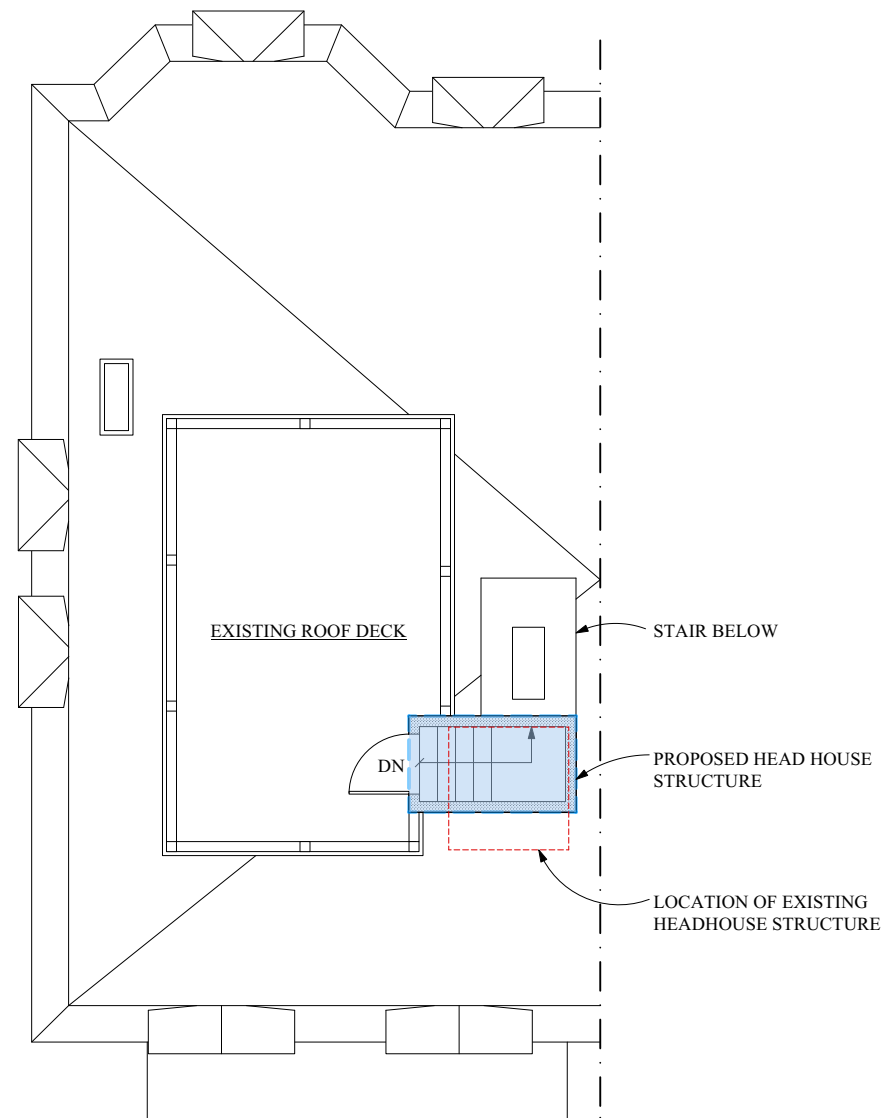

48 PEARL ST

VOLUME 2

June 3, 2021

<u>TABLE OF CONTENTS</u>	
GIS MAP	1
BASE ZONING	2
ZONING OVERLAY	3
EXISTING PHOTOS	4
EXISTING FIRST FLOOR PLAN	5
PROPOSED FIRST FLOOR PLAN	6
OPEN SPACE DIAGRAM	7
EXISTING ROOF PLAN	8
PROPOSED ROOF PLAN	9
EXISTING & PROPOSED WEST ELEVATIONS	10
EXISTING SOUTH ELEVATION	11
PROPOSED SOUTH ELEVATION	12
EXISTING & PROPOSED REAR ELEVATIONS	13
FRANKLIN STREET LINE-OF-SIGHT STUDY	14
PEARL STREET LINE-OF-SIGHT STUDY	15
PROPOSED & EXISTING FRANKLIN STREET VIEW TOWARDS HEADHOUSE	16
PROPOSED & EXISTING PEARL STREET VIEW TOWARDS HEADHOUSE	17

③ FRANKLIN ST, LOOKING NORTH

④ FRANKLIN ST, LOOKING WEST

48 PEARL ST - EXISTING PHOTOS

48 PEARL ST - EXISTING FIRST FLOOR PLAN

48 PEARL ST - PROPOSED FIRST FLOOR PLAN

48 PEARL ST - OPEN SPACE DIAGRAM

0 2 4 6 FT

48 PEARL ST - EXISTING ROOF PLAN

LEGEND	
	EXISTING HEAD HOUSE LOCATION
	PROPOSED ADDTION

0 2 4 6 FT

48 PEARL ST - PROPOSED ROOF PLAN

+47.1'
T.O. ROOF

1 WEST ELEVATION - EXISTING
PEARL STREET

+48.2'
T.O. ROOF

2 WEST ELEVATION - PROPOSED
PEARL STREET

0 2 4 6 FT

+47.1'
T.O. ROOF

FENCE NOT SHOWN FOR CLARITY

1 SOUTH ELEVATION - EXISTING
FRANKLIN STREET

0 2 4 6 FT

+48.2'
T.O. ROOF

1 SOUTH ELEVATION - PROPOSED
FRANKLIN STREET