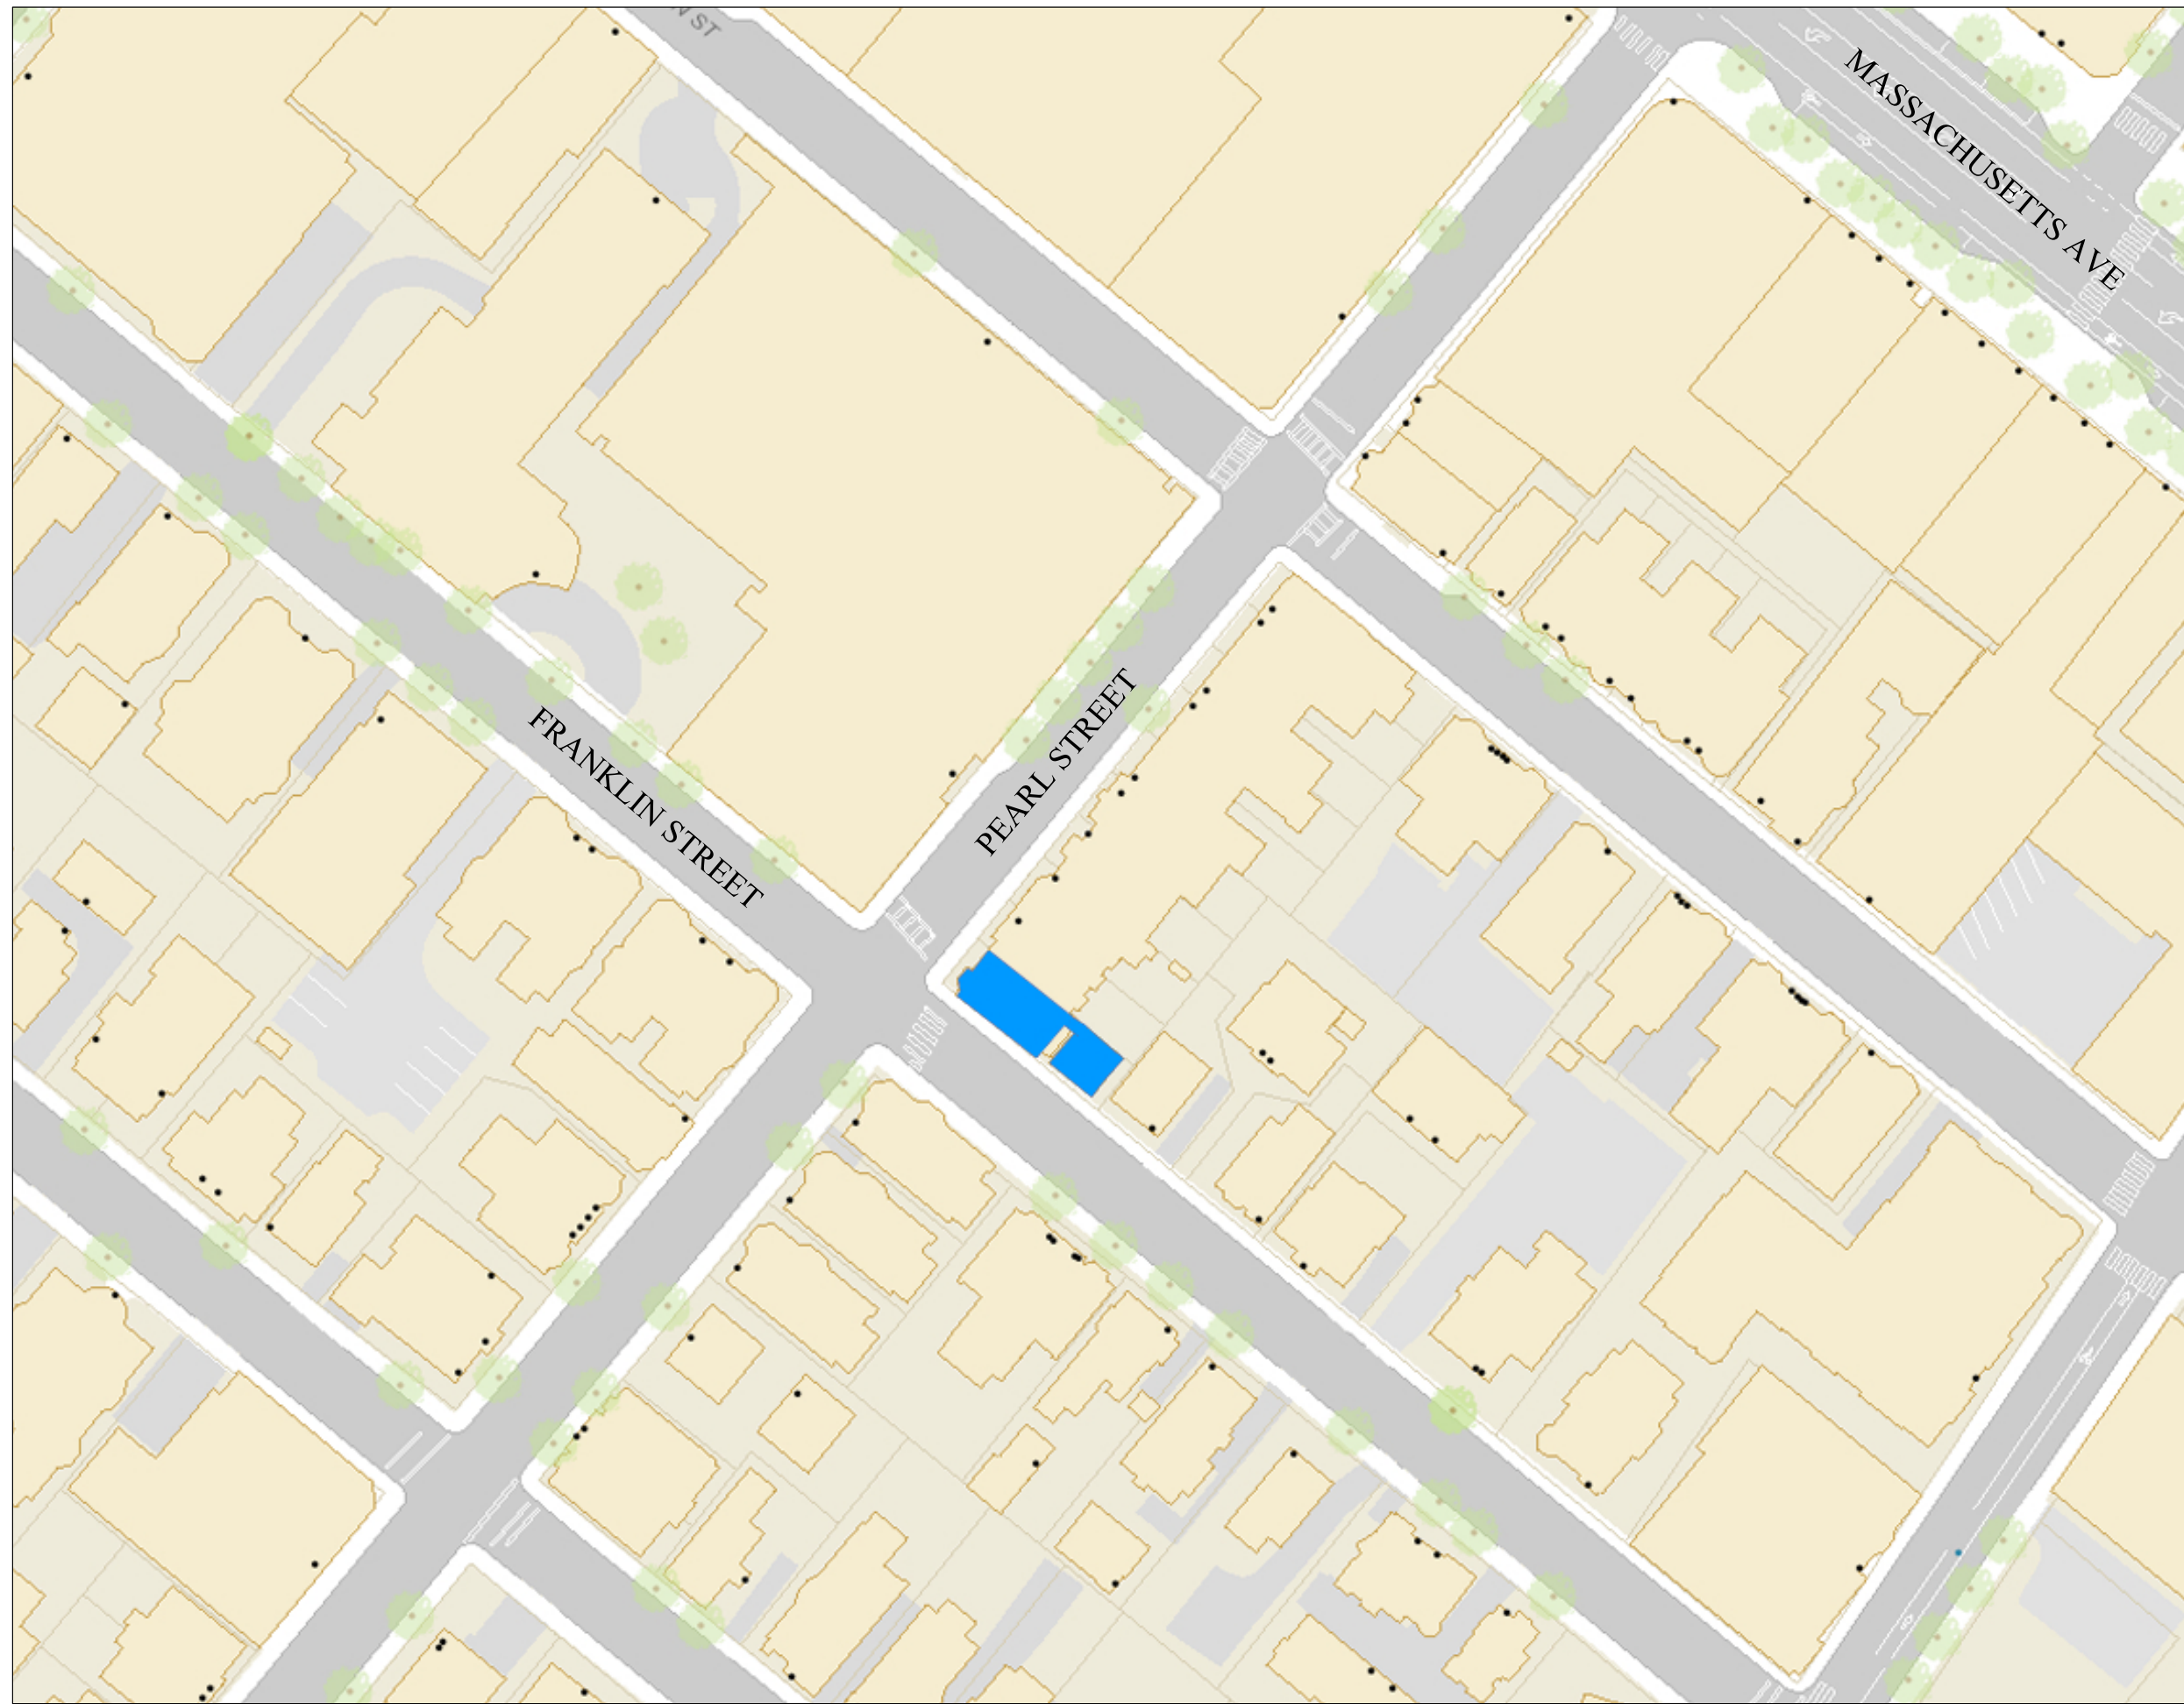

48 PEARL ST

VOLUME 2

June 3, 2021

<u>TABLE OF CONTENTS</u>	
GIS MAP	1
BASE ZONING	2
ZONING OVERLAY	3
EXISTING PHOTOS	4
EXISTING FIRST FLOOR PLAN	5
PROPOSED FIRST FLOOR PLAN	6
OPEN SPACE DIAGRAM	7
EXISTING ROOF PLAN	8
PROPOSED ROOF PLAN	9
EXISTING & PROPOSED WEST ELEVATIONS	10
EXISTING SOUTH ELEVATION	11
PROPOSED SOUTH ELEVATION	12
EXISTING & PROPOSED REAR ELEVATIONS	13
FRANKLIN STREET LINE-OF-SIGHT STUDY	14
PEARL STREET LINE-OF-SIGHT STUDY	15
PROPOSED & EXISTING FRANKLIN STREET VIEW TOWARDS HEADHOUSE	16
PROPOSED & EXISTING PEARL STREET VIEW TOWARDS HEADHOUSE	17

 48 PEARL ST

48 PEARL ST - GIS MAP

■ 48 PEARL ST

48 PEARL ST - BASE ZONING

■ 48 PEARL ST

48 PEARL ST - ZONING OVERLAY MAP

① PEARL ST, LOOKING EAST

② FRANKLIN ST, LOOKING NORTH