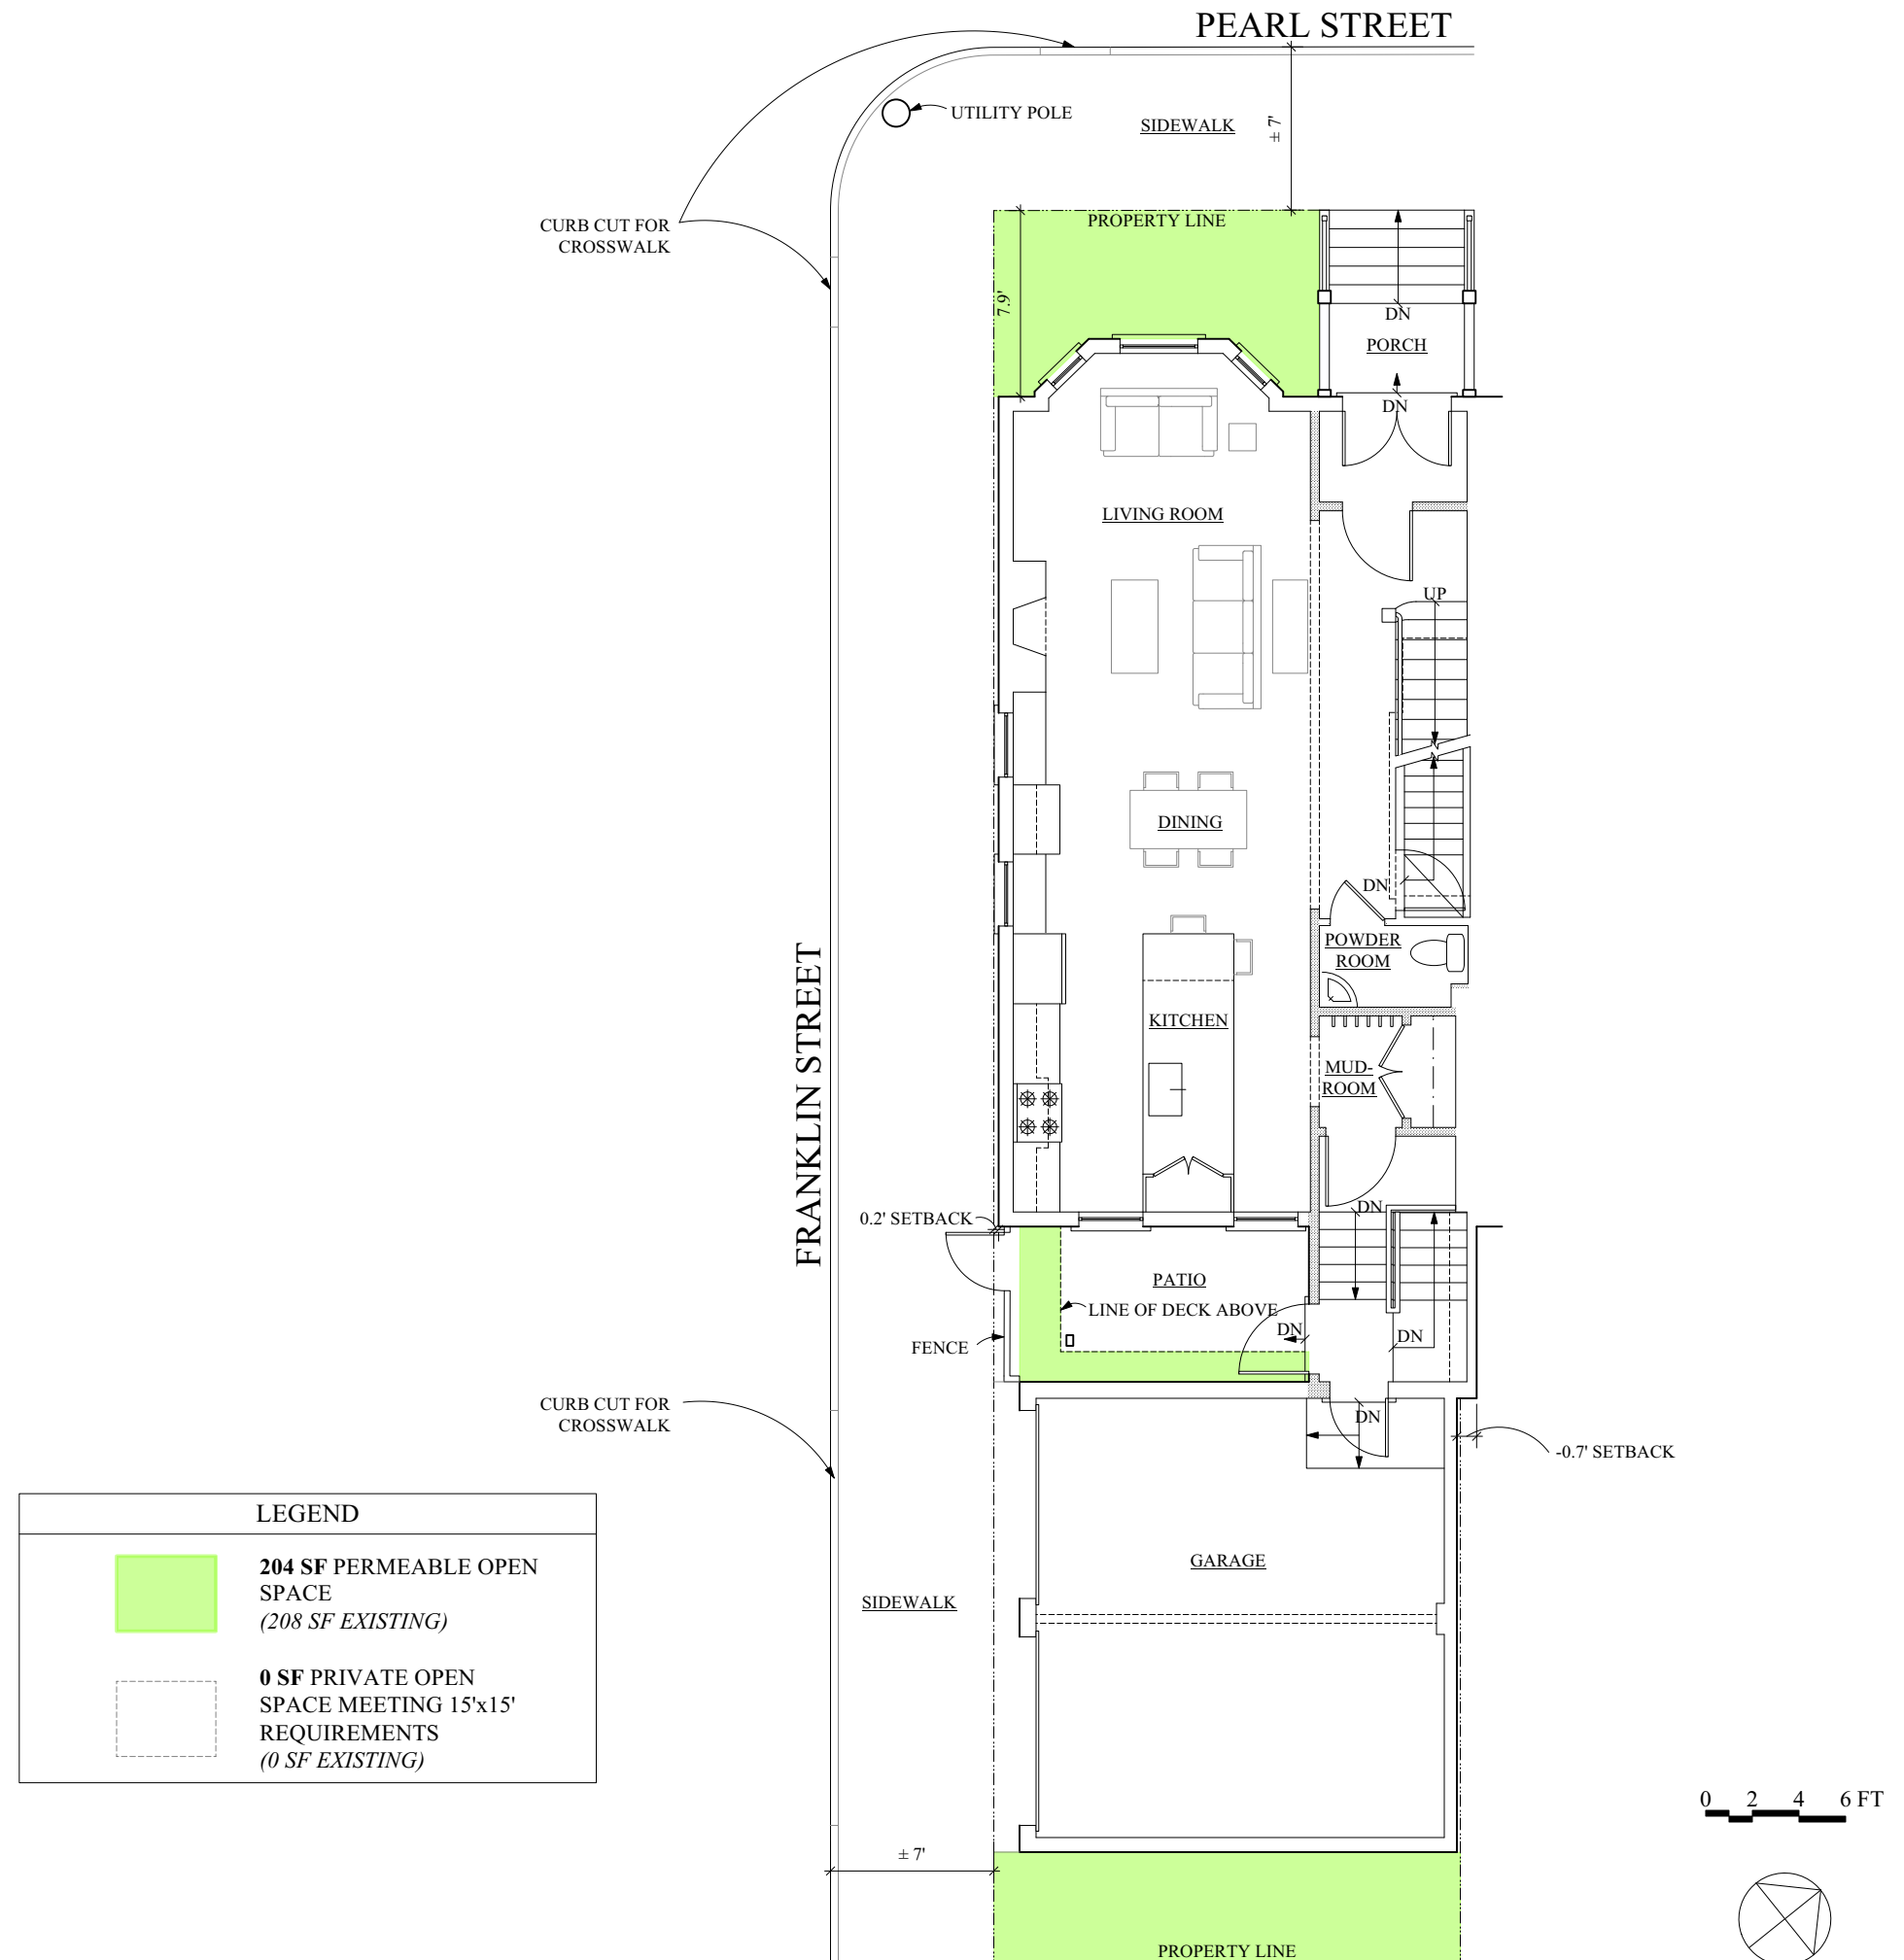

48 PEARL ST

VOLUME 2

June 3, 2021

<u>TABLE OF CONTENTS</u>	
GIS MAP	1
BASE ZONING	2
ZONING OVERLAY	3
EXISTING PHOTOS	4
EXISTING FIRST FLOOR PLAN	5
PROPOSED FIRST FLOOR PLAN	6
OPEN SPACE DIAGRAM	7
EXISTING ROOF PLAN	8
PROPOSED ROOF PLAN	9
EXISTING & PROPOSED WEST ELEVATIONS	10
EXISTING SOUTH ELEVATION	11
PROPOSED SOUTH ELEVATION	12
EXISTING & PROPOSED REAR ELEVATIONS	13
FRANKLIN STREET LINE-OF-SIGHT STUDY	14
PEARL STREET LINE-OF-SIGHT STUDY	15
PROPOSED & EXISTING FRANKLIN STREET VIEW TOWARDS HEADHOUSE	16
PROPOSED & EXISTING PEARL STREET VIEW TOWARDS HEADHOUSE	17

③ FRANKLIN ST, LOOKING NORTH

④ FRANKLIN ST, LOOKING WEST

48 PEARL ST - EXISTING PHOTOS

48 PEARL ST - EXISTING FIRST FLOOR PLAN

48 PEARL ST - PROPOSED FIRST FLOOR PLAN

48 PEARL ST - OPEN SPACE DIAGRAM

0 2 4 6 FT

48 PEARL ST - EXISTING ROOF PLAN

LEGEND	
	EXISTING HEAD HOUSE LOCATION
	PROPOSED ADDTION

0 2 4 6 FT

48 PEARL ST - PROPOSED ROOF PLAN

+47.1'
T.O. ROOF

1 WEST ELEVATION - EXISTING
PEARL STREET

+48.2'
T.O. ROOF

2 WEST ELEVATION - PROPOSED
PEARL STREET

0 2 4 6 FT

+47.1'
T.O. ROOF

FENCE NOT SHOWN FOR CLARITY

1 SOUTH ELEVATION - EXISTING
FRANKLIN STREET

0 2 4 6 FT

+48.2'
T.O. ROOF

1 SOUTH ELEVATION - PROPOSED
FRANKLIN STREET