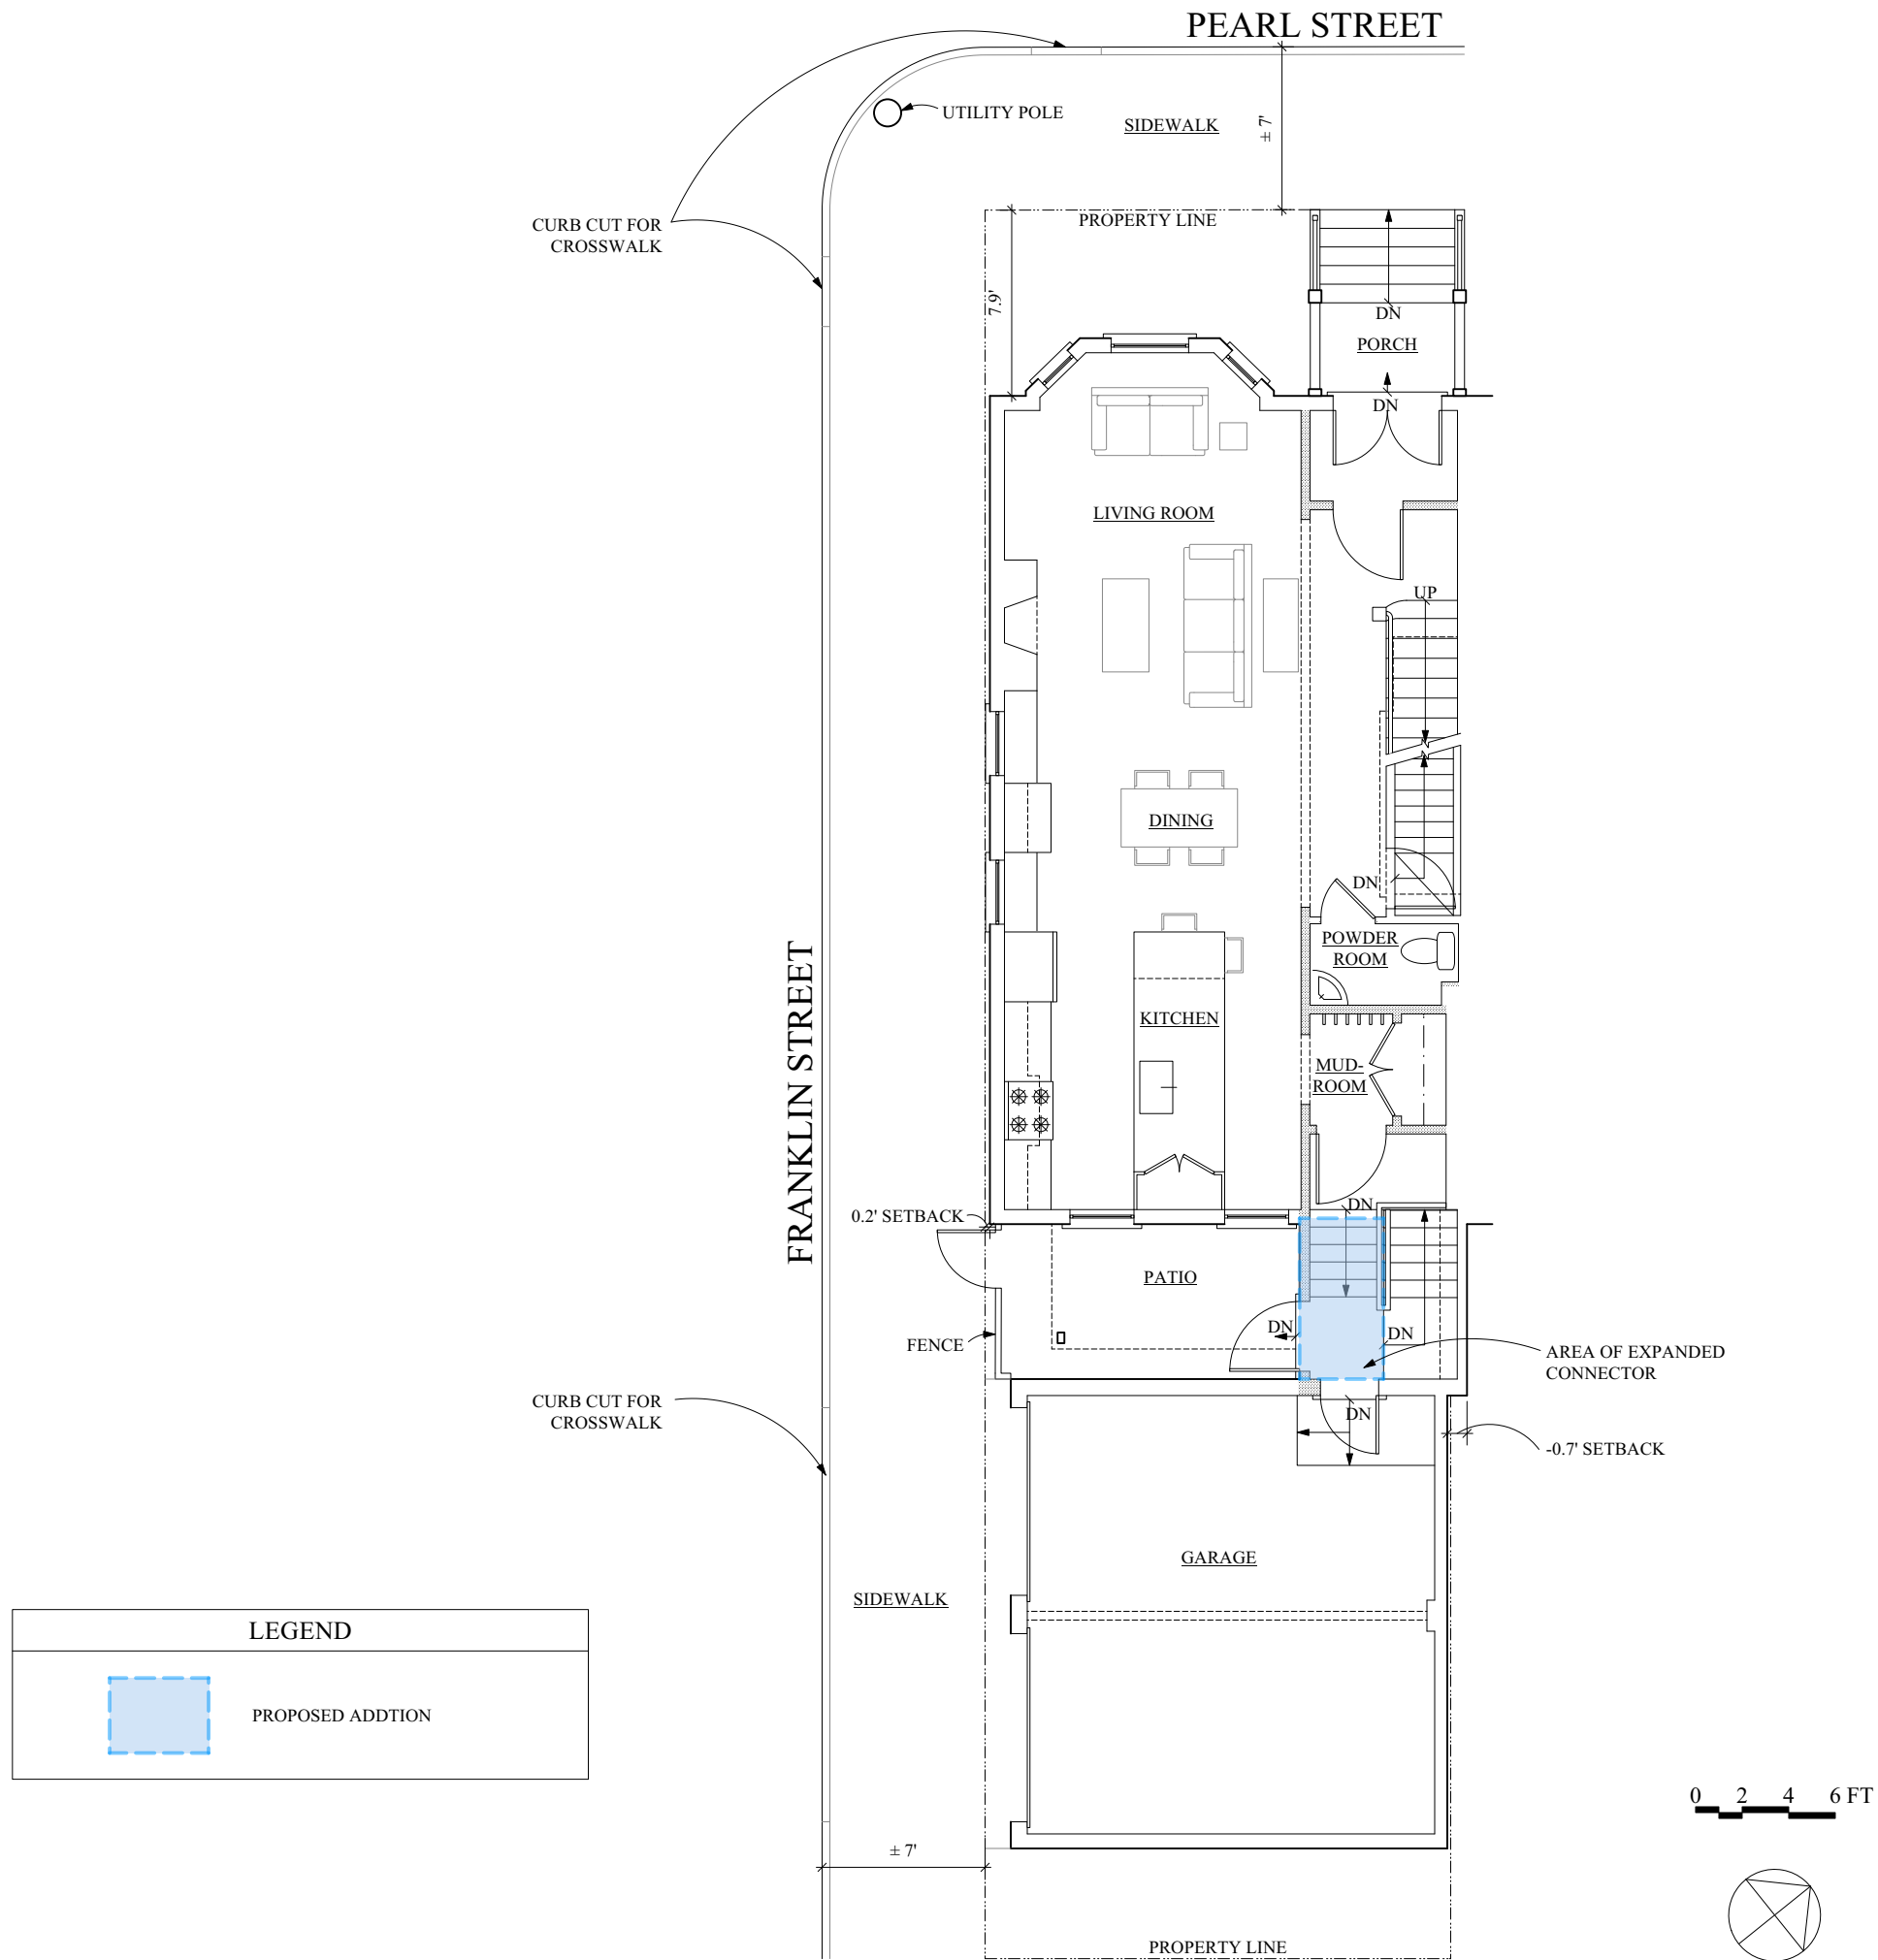

48 PEARL ST

VOLUME 2

June 3, 2021

<u>TABLE OF CONTENTS</u>	
GIS MAP	1
BASE ZONING	2
ZONING OVERLAY	3
EXISTING PHOTOS	4
EXISTING FIRST FLOOR PLAN	5
PROPOSED FIRST FLOOR PLAN	6
OPEN SPACE DIAGRAM	7
EXISTING ROOF PLAN	8
PROPOSED ROOF PLAN	9
EXISTING & PROPOSED WEST ELEVATIONS	10
EXISTING SOUTH ELEVATION	11
PROPOSED SOUTH ELEVATION	12
EXISTING & PROPOSED REAR ELEVATIONS	13
FRANKLIN STREET LINE-OF-SIGHT STUDY	14
PEARL STREET LINE-OF-SIGHT STUDY	15
PROPOSED & EXISTING FRANKLIN STREET VIEW TOWARDS HEADHOUSE	16
PROPOSED & EXISTING PEARL STREET VIEW TOWARDS HEADHOUSE	17

③ FRANKLIN ST, LOOKING NORTH

④ FRANKLIN ST, LOOKING WEST

48 PEARL ST - EXISTING PHOTOS

48 PEARL ST - EXISTING FIRST FLOOR PLAN

48 PEARL ST - PROPOSED FIRST FLOOR PLAN

48 PEARL ST - OPEN SPACE DIAGRAM

0 2 4 6 FT

48 PEARL ST - EXISTING ROOF PLAN

LEGEND	
	EXISTING HEAD HOUSE LOCATION
	PROPOSED ADDTION

0 2 4 6 FT

48 PEARL ST - PROPOSED ROOF PLAN

+47.1'
T.O. ROOF

1 WEST ELEVATION - EXISTING
PEARL STREET

+48.2'
T.O. ROOF

2 WEST ELEVATION - PROPOSED
PEARL STREET

0 2 4 6 FT

+47.1'
T.O. ROOF

FENCE NOT SHOWN FOR CLARITY

1 SOUTH ELEVATION - EXISTING
FRANKLIN STREET

0 2 4 6 FT

+48.2'
T.O. ROOF

1 SOUTH ELEVATION - PROPOSED
FRANKLIN STREET