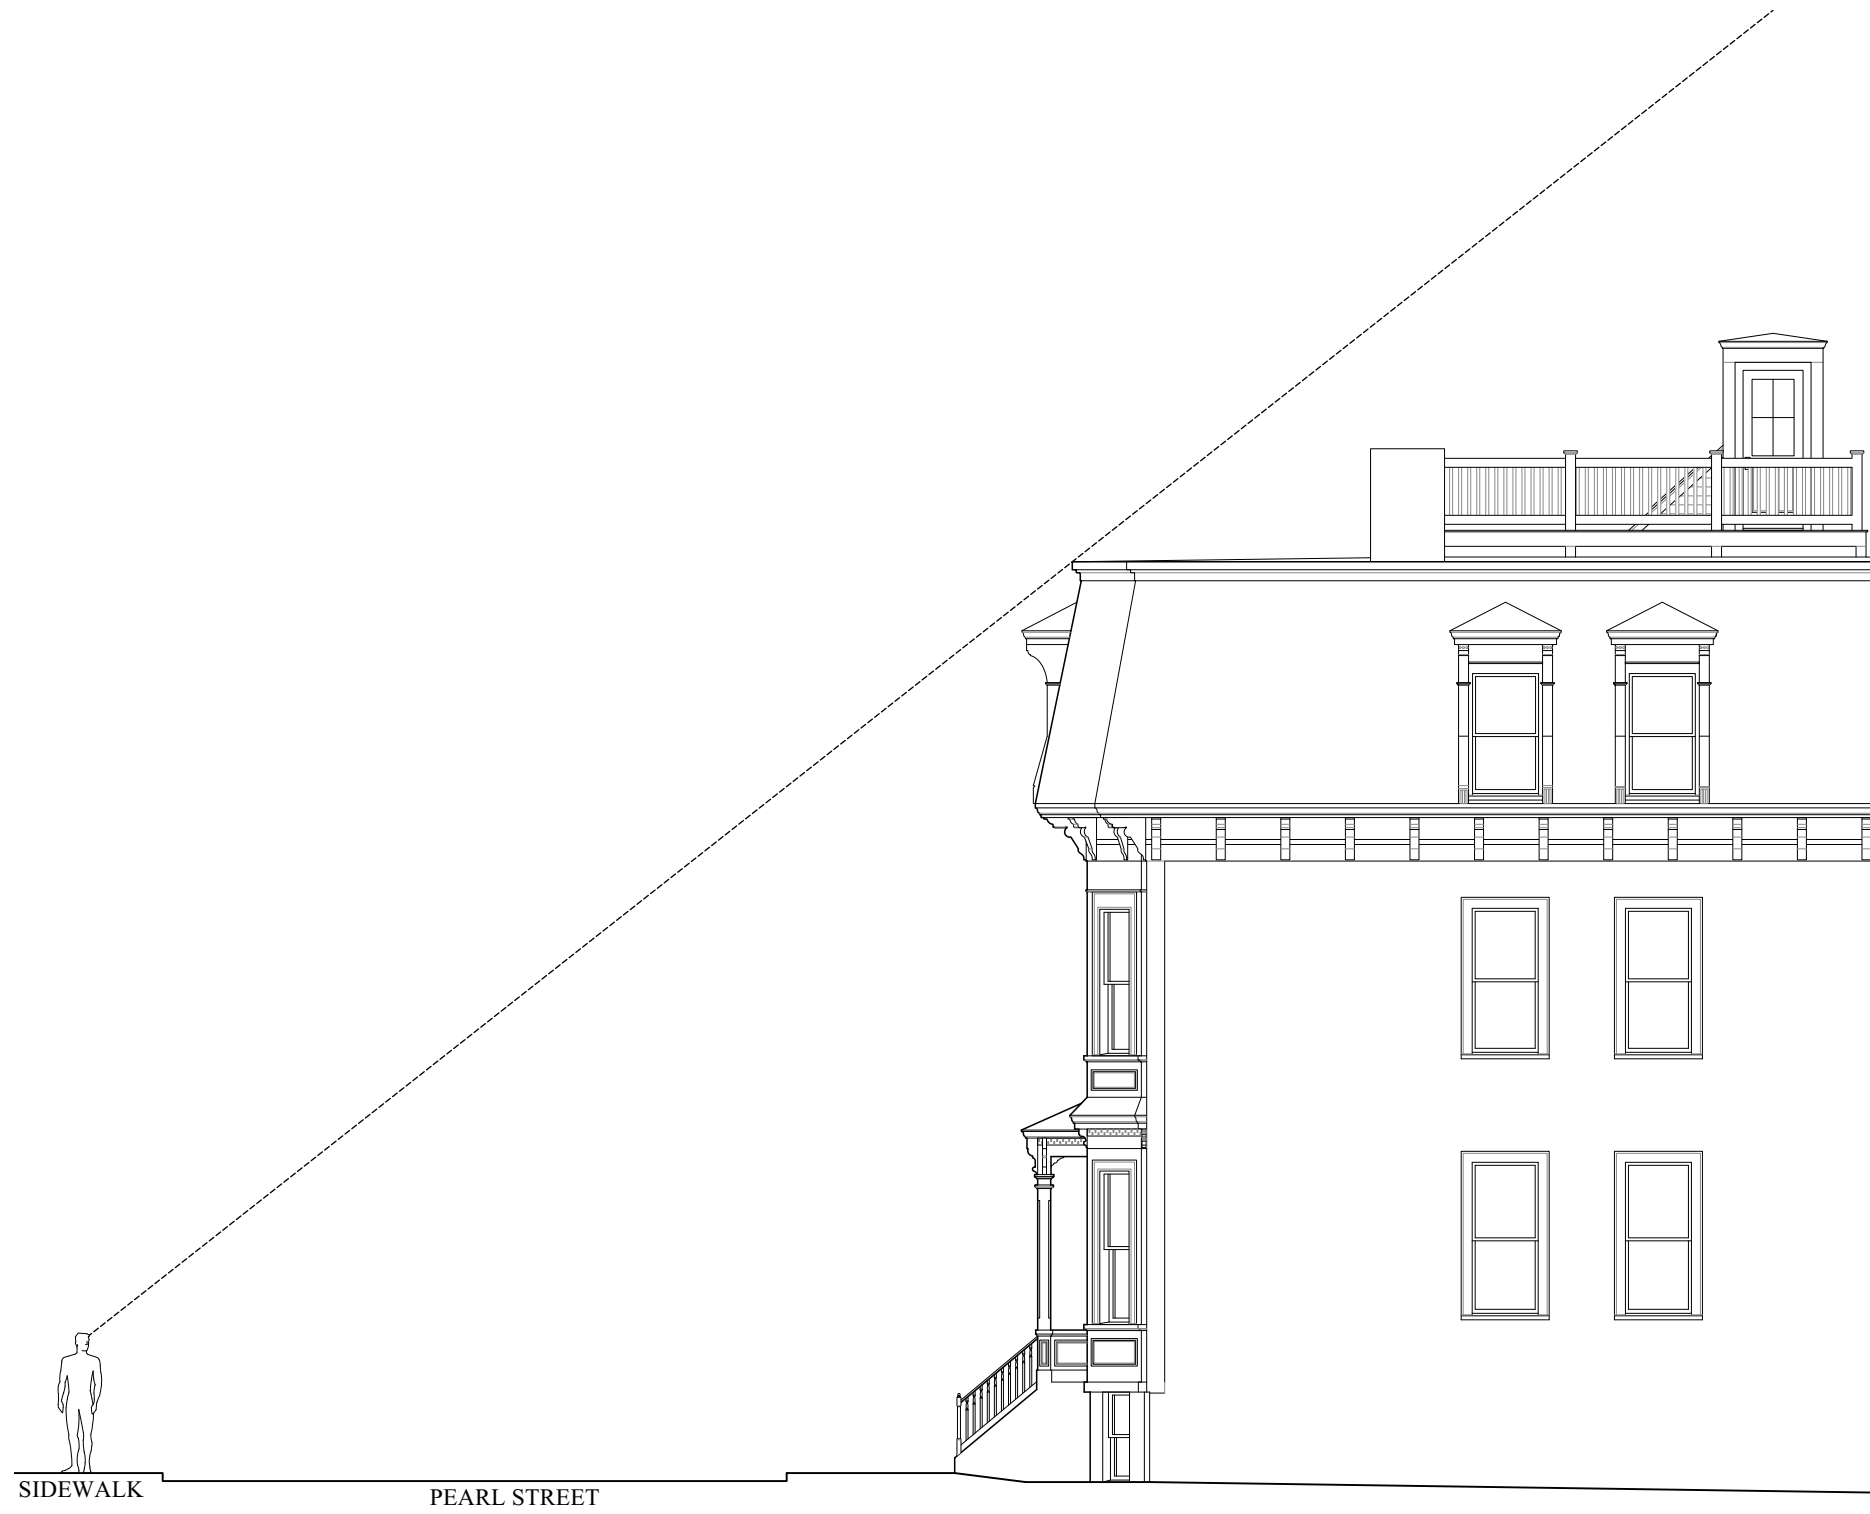

48 PEARL ST - EXISTING ROOF PLAN

LEGEND	
	EXISTING HEAD HOUSE LOCATION
	PROPOSED ADDTION

0 2 4 6 FT

48 PEARL ST - PROPOSED ROOF PLAN

+47.1'
T.O. ROOF

1 WEST ELEVATION - EXISTING
PEARL STREET

+48.2'
T.O. ROOF

2 WEST ELEVATION - PROPOSED
PEARL STREET

0 2 4 6 FT

+47.1'
T.O. ROOF

FENCE NOT SHOWN FOR CLARITY

1 SOUTH ELEVATION - EXISTING
FRANKLIN STREET

0 2 4 6 FT

+48.2'
T.O. ROOF

1 SOUTH ELEVATION - PROPOSED
FRANKLIN STREET

0 2 4 6 FT

1 EAST ELEVATION - EXISTING
REAR YARD

2 EAST ELEVATION - PROPOSED
REAR YARD

0 2 4 6 FT

① FRANKLIN STREET VIEW TOWARD HEADHOUSE
EXISTING

② FRANKLIN STREET VIEW TOWARDS HEADHOUSE
PROPOSED

1 PEARL STREET VIEW TOWARD HEADHOUSE
EXISTING

2 PEARL STREETVIEW TOWARDS HEADHOUSE
PROPOSED