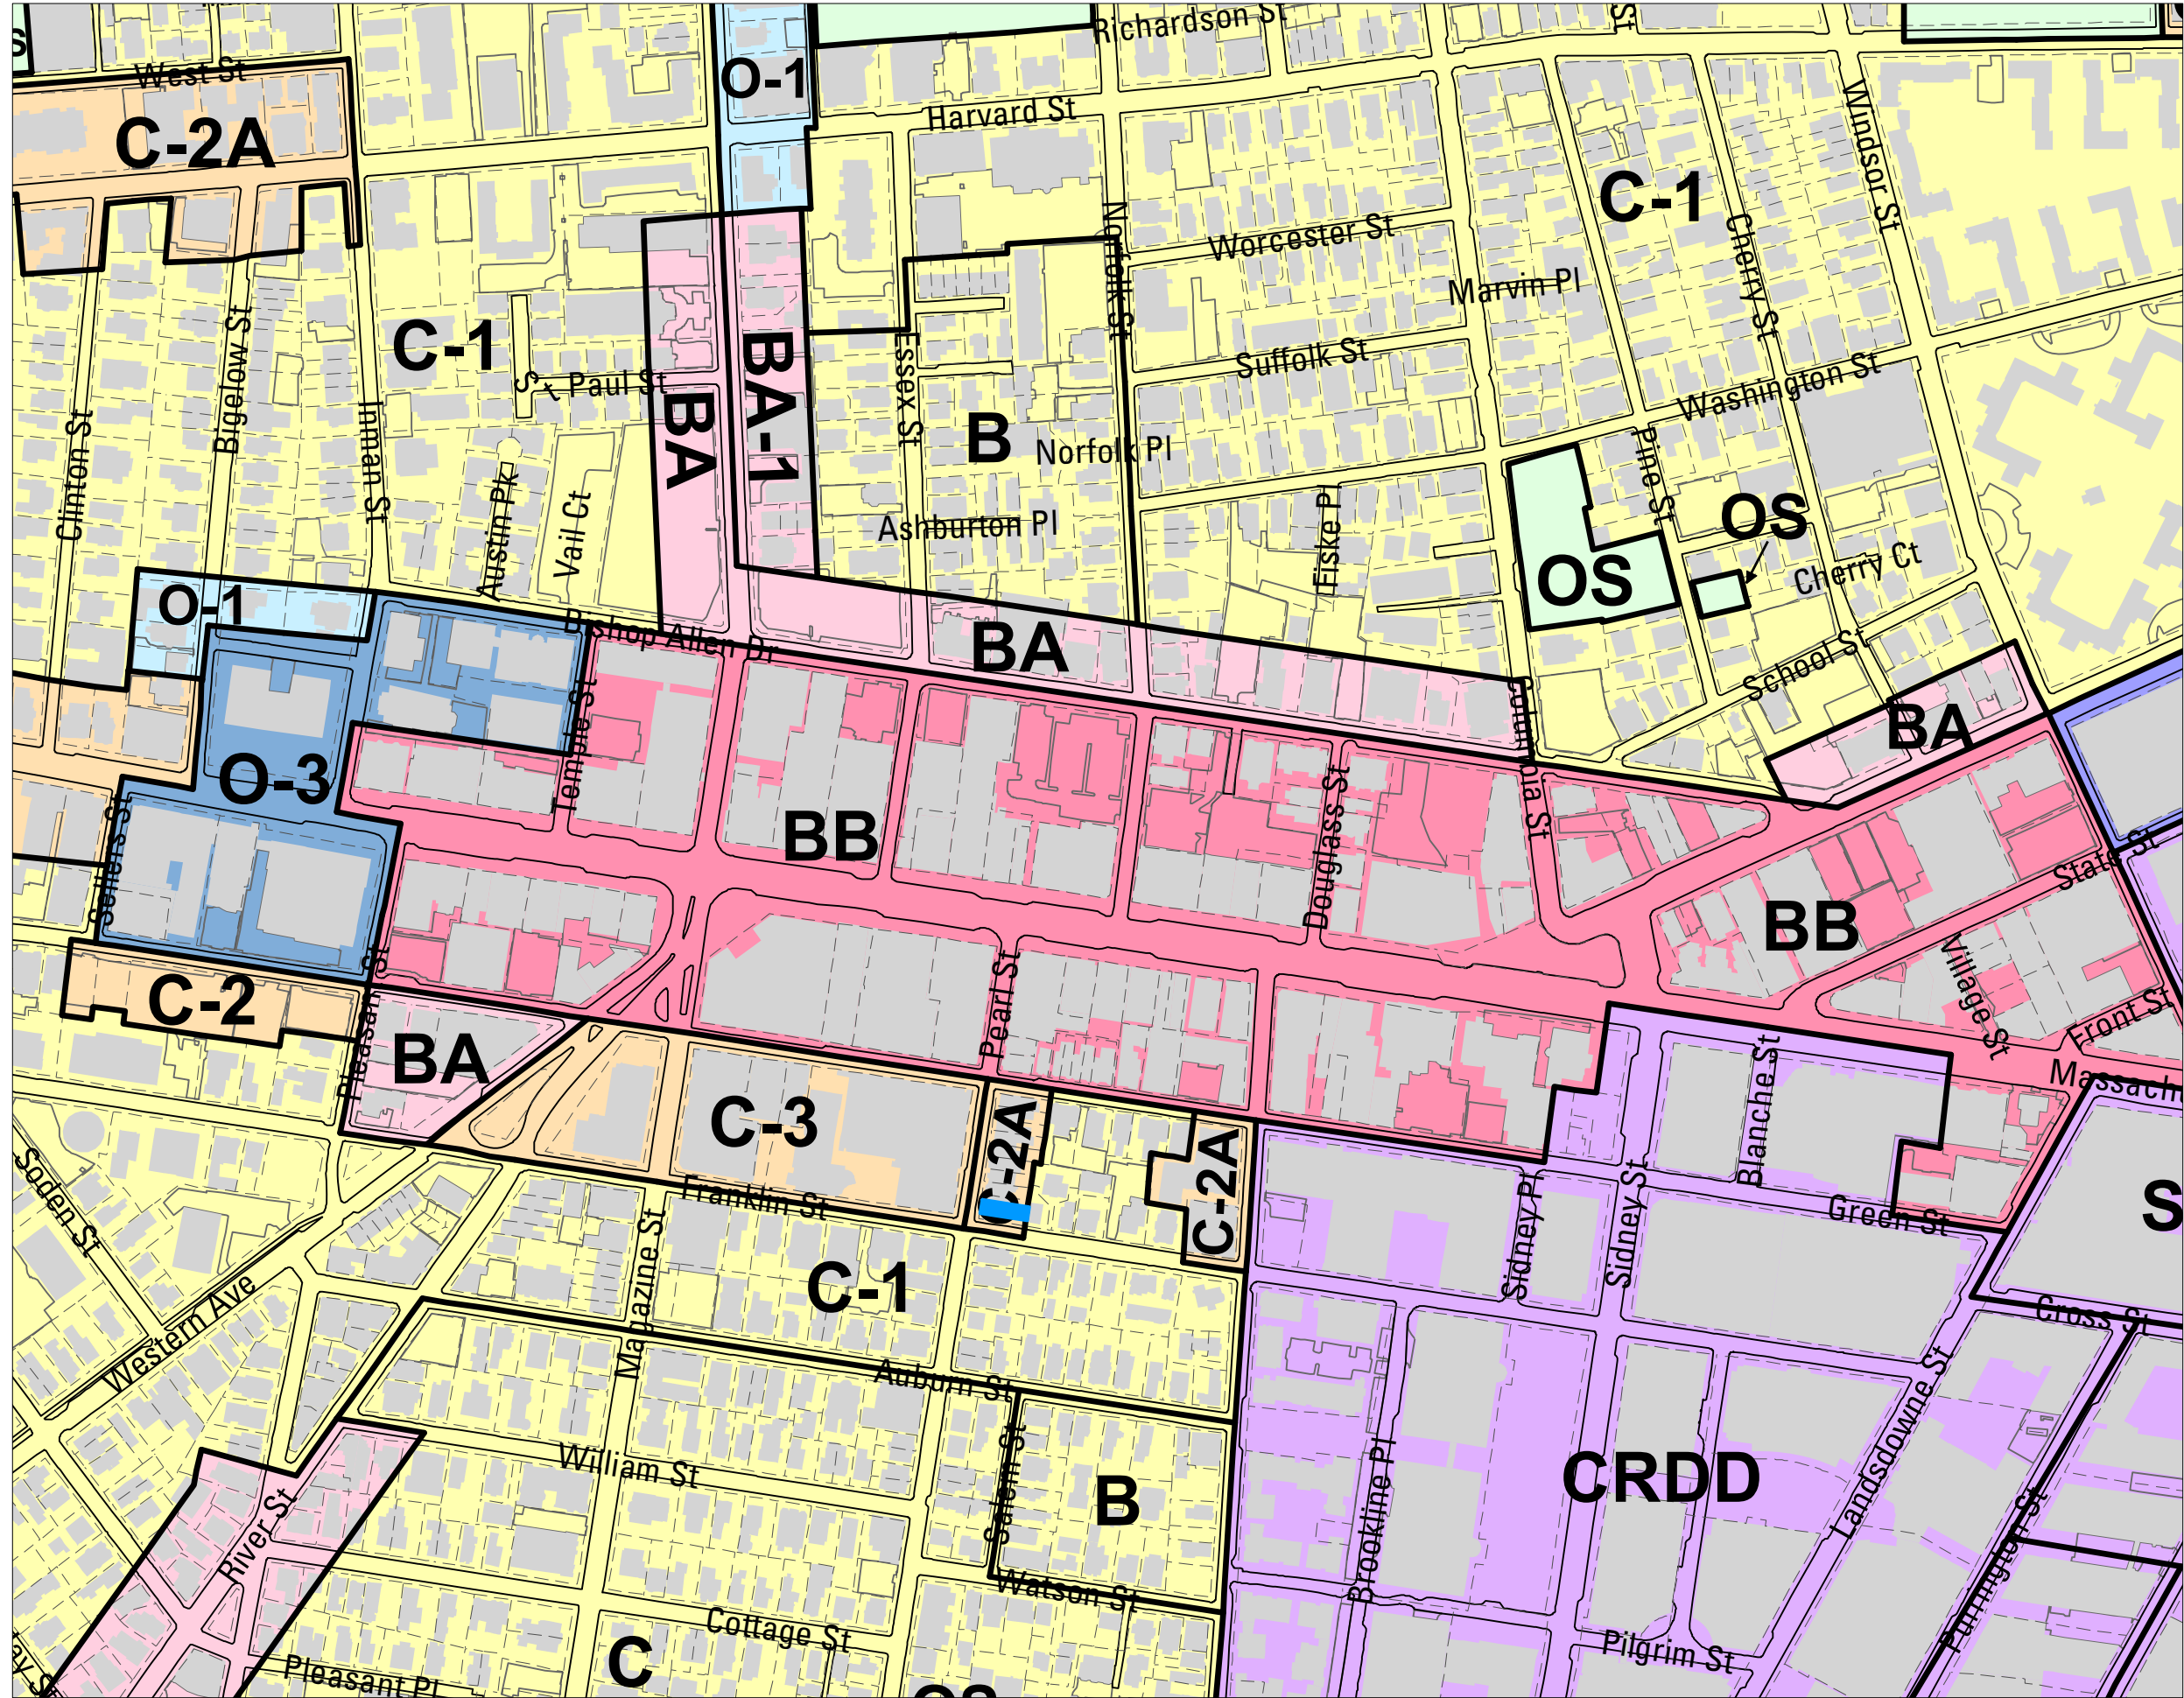

48 PEARL ST

VOLUME 2

June 3, 2021

<u>TABLE OF CONTENTS</u>	
GIS MAP	1
BASE ZONING	2
ZONING OVERLAY	3
EXISTING PHOTOS	4
EXISTING FIRST FLOOR PLAN	5
PROPOSED FIRST FLOOR PLAN	6
OPEN SPACE DIAGRAM	7
EXISTING ROOF PLAN	8
PROPOSED ROOF PLAN	9
EXISTING & PROPOSED WEST ELEVATIONS	10
EXISTING SOUTH ELEVATION	11
PROPOSED SOUTH ELEVATION	12
EXISTING & PROPOSED REAR ELEVATIONS	13
FRANKLIN STREET LINE-OF-SIGHT STUDY	14
PEARL STREET LINE-OF-SIGHT STUDY	15
PROPOSED & EXISTING FRANKLIN STREET VIEW TOWARDS HEADHOUSE	16
PROPOSED & EXISTING PEARL STREET VIEW TOWARDS HEADHOUSE	17

 48 PEARL ST

48 PEARL ST - GIS MAP

■ 48 PEARL ST

48 PEARL ST - BASE ZONING

■ 48 PEARL ST

48 PEARL ST - ZONING OVERLAY MAP

① PEARL ST, LOOKING EAST

② FRANKLIN ST, LOOKING NORTH

48 PEARL ST - EXISTING ROOF PLAN

LEGEND	
	EXISTING HEAD HOUSE LOCATION
	PROPOSED ADDTION

0 2 4 6 FT

48 PEARL ST - PROPOSED ROOF PLAN

+47.1'
T.O. ROOF

1 WEST ELEVATION - EXISTING
PEARL STREET

+48.2'
T.O. ROOF

2 WEST ELEVATION - PROPOSED
PEARL STREET

0 2 4 6 FT

+47.1'
T.O. ROOF

FENCE NOT SHOWN FOR CLARITY

1 SOUTH ELEVATION - EXISTING
FRANKLIN STREET

0 2 4 6 FT

+48.2'
T.O. ROOF

1 SOUTH ELEVATION - PROPOSED
FRANKLIN STREET