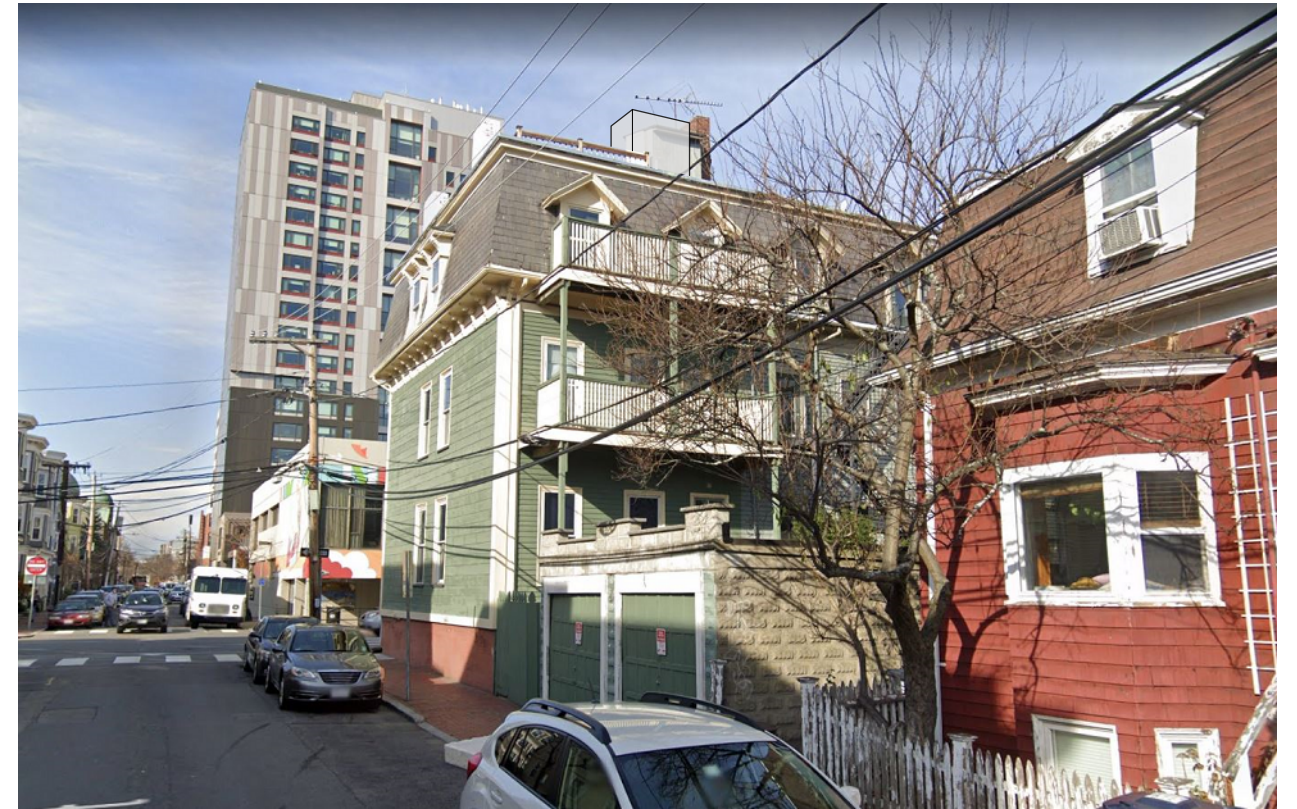

2 WEST ELEVATION - PROPOSED
PEARL STREET

0 2 4 6 FT

+47.1'
T.O. ROOF

FENCE NOT SHOWN FOR CLARITY

1 SOUTH ELEVATION - EXISTING
FRANKLIN STREET

0 2 4 6 FT

+48.2'
T.O. ROOF

1 SOUTH ELEVATION - PROPOSED
FRANKLIN STREET

0 2 4 6 FT

1 EAST ELEVATION - EXISTING
REAR YARD

2 EAST ELEVATION - PROPOSED
REAR YARD

0 2 4 6 FT

① FRANKLIN STREET VIEW TOWARD HEADHOUSE
EXISTING

② FRANKLIN STREET VIEW TOWARDS HEADHOUSE
PROPOSED

1 PEARL STREET VIEW TOWARD HEADHOUSE
EXISTING

2 PEARL STREETVIEW TOWARDS HEADHOUSE
PROPOSED