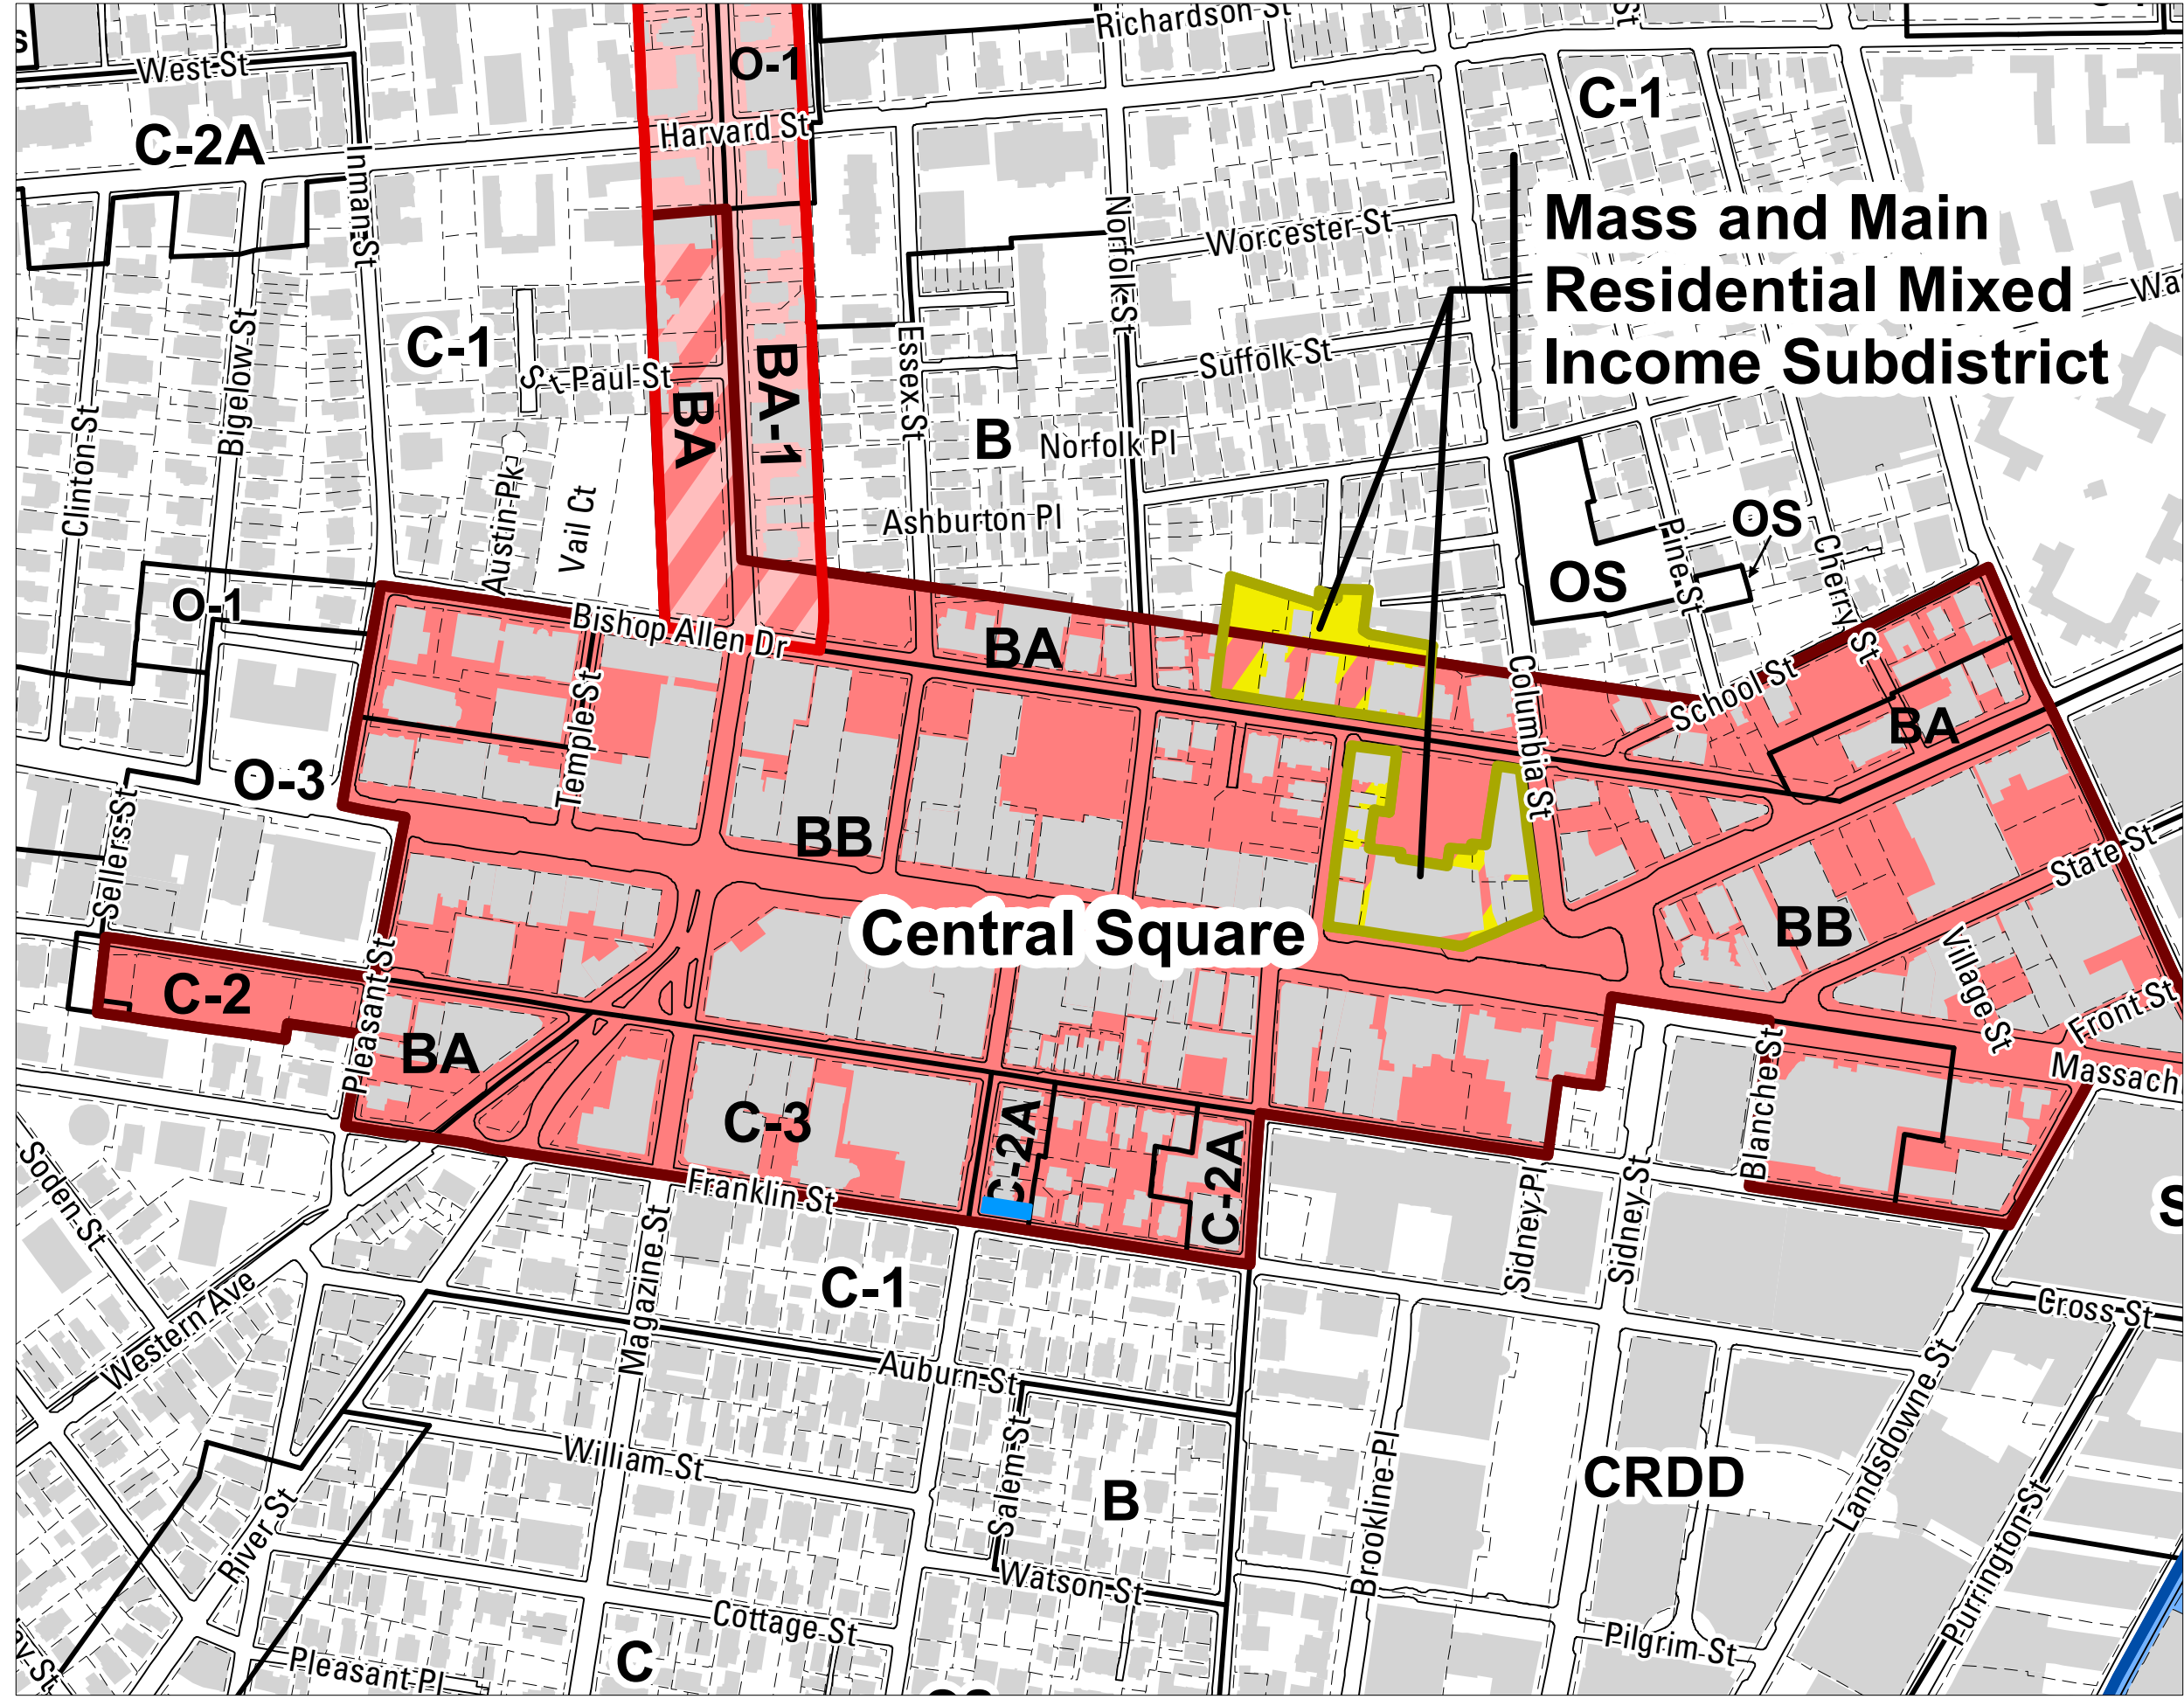

48 PEARL ST

VOLUME 2

June 3, 2021

<u>TABLE OF CONTENTS</u>	
GIS MAP	1
BASE ZONING	2
ZONING OVERLAY	3
EXISTING PHOTOS	4
EXISTING FIRST FLOOR PLAN	5
PROPOSED FIRST FLOOR PLAN	6
OPEN SPACE DIAGRAM	7
EXISTING ROOF PLAN	8
PROPOSED ROOF PLAN	9
EXISTING & PROPOSED WEST ELEVATIONS	10
EXISTING SOUTH ELEVATION	11
PROPOSED SOUTH ELEVATION	12
EXISTING & PROPOSED REAR ELEVATIONS	13
FRANKLIN STREET LINE-OF-SIGHT STUDY	14
PEARL STREET LINE-OF-SIGHT STUDY	15
PROPOSED & EXISTING FRANKLIN STREET VIEW TOWARDS HEADHOUSE	16
PROPOSED & EXISTING PEARL STREET VIEW TOWARDS HEADHOUSE	17

 48 PEARL ST

48 PEARL ST - GIS MAP

■ 48 PEARL ST

48 PEARL ST - BASE ZONING

■ 48 PEARL ST

48 PEARL ST - ZONING OVERLAY MAP

① PEARL ST, LOOKING EAST

② FRANKLIN ST, LOOKING NORTH

48 PEARL ST - EXISTING ROOF PLAN

LEGEND	
	EXISTING HEAD HOUSE LOCATION
	PROPOSED ADDTION

0 2 4 6 FT

48 PEARL ST - PROPOSED ROOF PLAN

+47.1'
T.O. ROOF

1 WEST ELEVATION - EXISTING
PEARL STREET

+48.2'
T.O. ROOF

2 WEST ELEVATION - PROPOSED
PEARL STREET

0 2 4 6 FT

+47.1'
T.O. ROOF

FENCE NOT SHOWN FOR CLARITY

1 SOUTH ELEVATION - EXISTING
FRANKLIN STREET

0 2 4 6 FT

+48.2'
T.O. ROOF

1 SOUTH ELEVATION - PROPOSED
FRANKLIN STREET