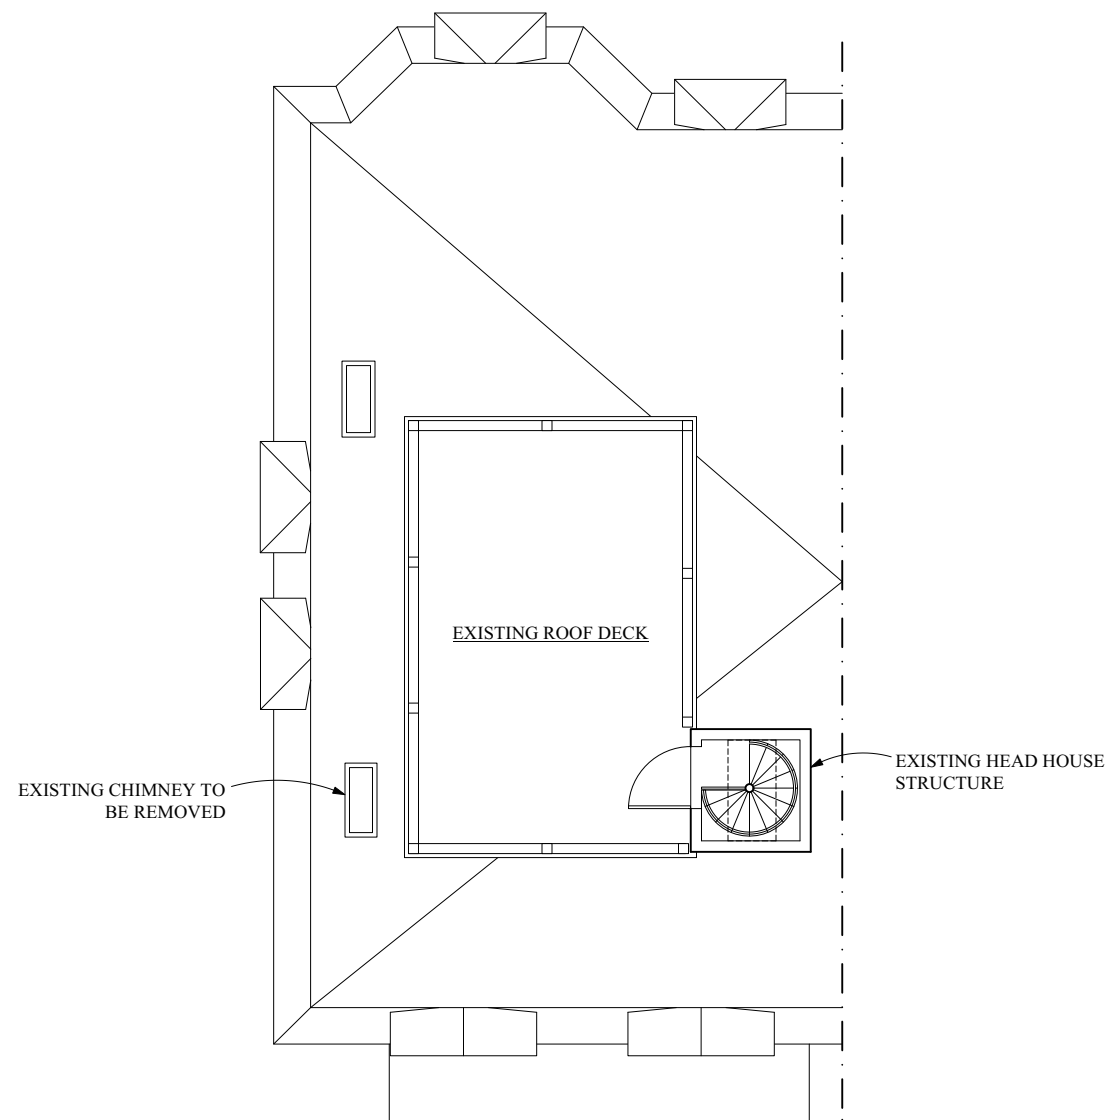

48 PEARL ST

VOLUME 2

June 3, 2021

<u>TABLE OF CONTENTS</u>	
GIS MAP	1
BASE ZONING	2
ZONING OVERLAY	3
EXISTING PHOTOS	4
EXISTING FIRST FLOOR PLAN	5
PROPOSED FIRST FLOOR PLAN	6
OPEN SPACE DIAGRAM	7
EXISTING ROOF PLAN	8
PROPOSED ROOF PLAN	9
EXISTING & PROPOSED WEST ELEVATIONS	10
EXISTING SOUTH ELEVATION	11
PROPOSED SOUTH ELEVATION	12
EXISTING & PROPOSED REAR ELEVATIONS	13
FRANKLIN STREET LINE-OF-SIGHT STUDY	14
PEARL STREET LINE-OF-SIGHT STUDY	15
PROPOSED & EXISTING FRANKLIN STREET VIEW TOWARDS HEADHOUSE	16
PROPOSED & EXISTING PEARL STREET VIEW TOWARDS HEADHOUSE	17

③ FRANKLIN ST, LOOKING NORTH

④ FRANKLIN ST, LOOKING WEST

48 PEARL ST - EXISTING PHOTOS

48 PEARL ST - EXISTING FIRST FLOOR PLAN

48 PEARL ST - PROPOSED FIRST FLOOR PLAN

48 PEARL ST - OPEN SPACE DIAGRAM

0 2 4 6 FT

48 PEARL ST - EXISTING ROOF PLAN

LEGEND	
	EXISTING HEAD HOUSE LOCATION
	PROPOSED ADDTION

0 2 4 6 FT

48 PEARL ST - PROPOSED ROOF PLAN

+47.1'
T.O. ROOF

1 WEST ELEVATION - EXISTING
PEARL STREET

+48.2'
T.O. ROOF

2 WEST ELEVATION - PROPOSED
PEARL STREET

0 2 4 6 FT

+47.1'
T.O. ROOF

FENCE NOT SHOWN FOR CLARITY

1 SOUTH ELEVATION - EXISTING
FRANKLIN STREET

0 2 4 6 FT

+48.2'
T.O. ROOF

1 SOUTH ELEVATION - PROPOSED
FRANKLIN STREET