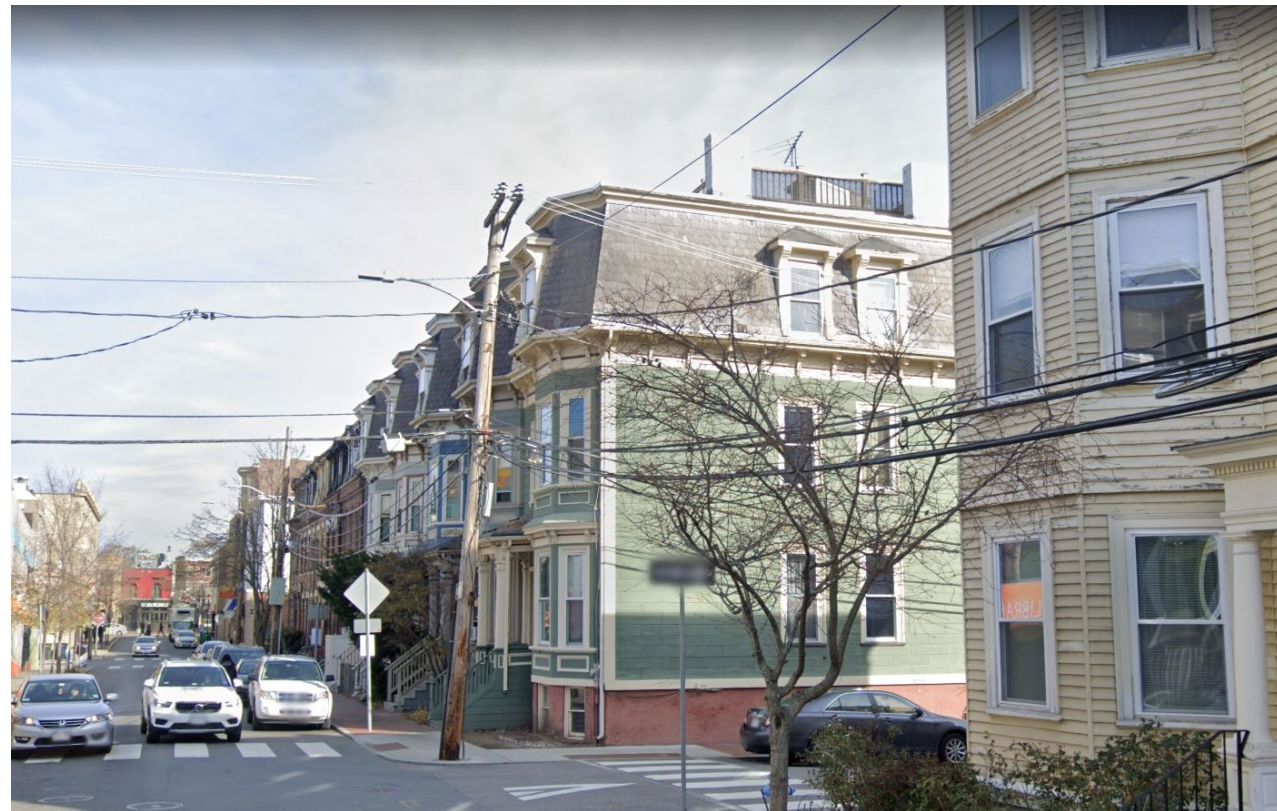

2 WEST ELEVATION - PROPOSED
PEARL STREET

0 2 4 6 FT

+47.1'
T.O. ROOF

FENCE NOT SHOWN FOR CLARITY

1 SOUTH ELEVATION - EXISTING
FRANKLIN STREET

0 2 4 6 FT

+48.2'
T.O. ROOF

1 SOUTH ELEVATION - PROPOSED
FRANKLIN STREET

0 2 4 6 FT

1 EAST ELEVATION - EXISTING
REAR YARD

2 EAST ELEVATION - PROPOSED
REAR YARD

0 2 4 6 FT

① FRANKLIN STREET VIEW TOWARD HEADHOUSE
EXISTING

② FRANKLIN STREET VIEW TOWARDS HEADHOUSE
PROPOSED

1 PEARL STREET VIEW TOWARD HEADHOUSE
EXISTING

2 PEARL STREETVIEW TOWARDS HEADHOUSE
PROPOSED