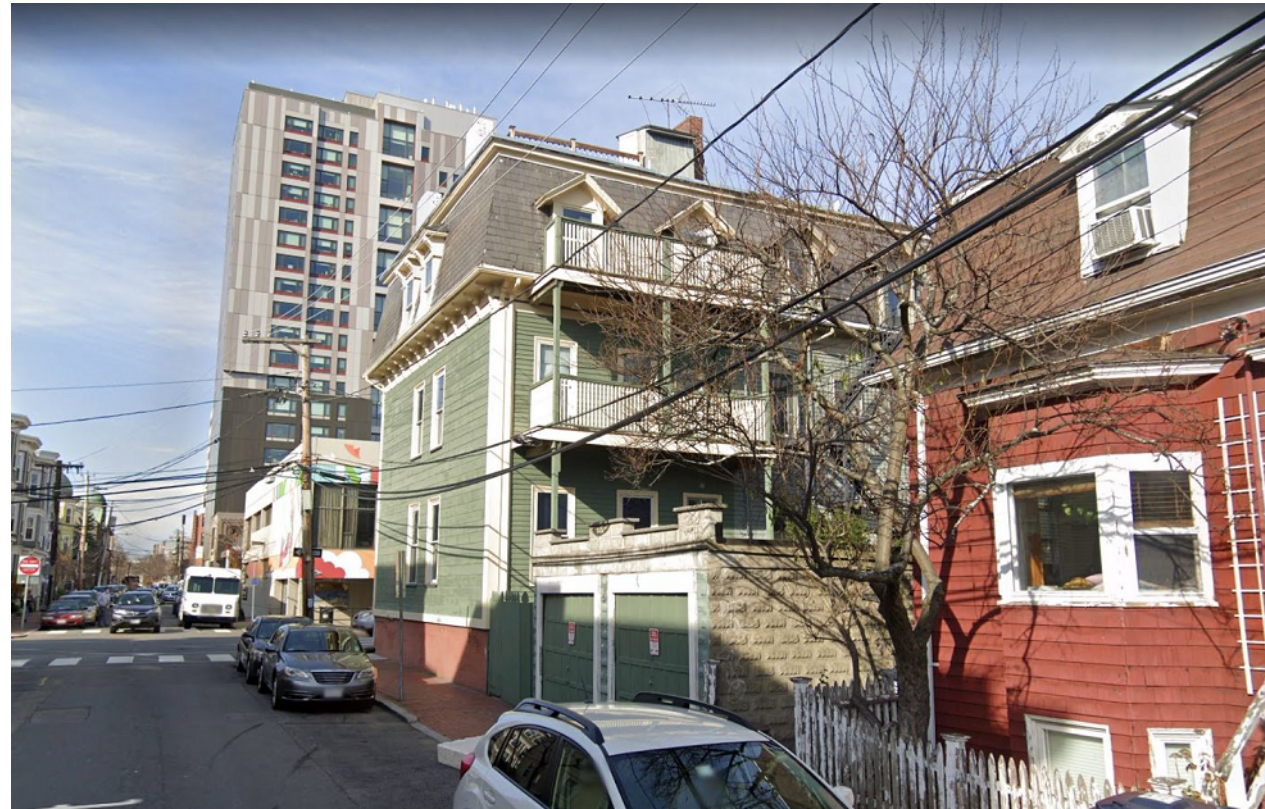

2 WEST ELEVATION - PROPOSED
PEARL STREET

0 2 4 6 FT

+47.1'
T.O. ROOF

FENCE NOT SHOWN FOR CLARITY

1 SOUTH ELEVATION - EXISTING
FRANKLIN STREET

0 2 4 6 FT

+48.2'
T.O. ROOF

1 SOUTH ELEVATION - PROPOSED
FRANKLIN STREET

0 2 4 6 FT

1 EAST ELEVATION - EXISTING
REAR YARD

2 EAST ELEVATION - PROPOSED
REAR YARD

0 2 4 6 FT

① FRANKLIN STREET VIEW TOWARD HEADHOUSE
EXISTING

② FRANKLIN STREET VIEW TOWARDS HEADHOUSE
PROPOSED

1 PEARL STREET VIEW TOWARD HEADHOUSE
EXISTING

2 PEARL STREETVIEW TOWARDS HEADHOUSE
PROPOSED