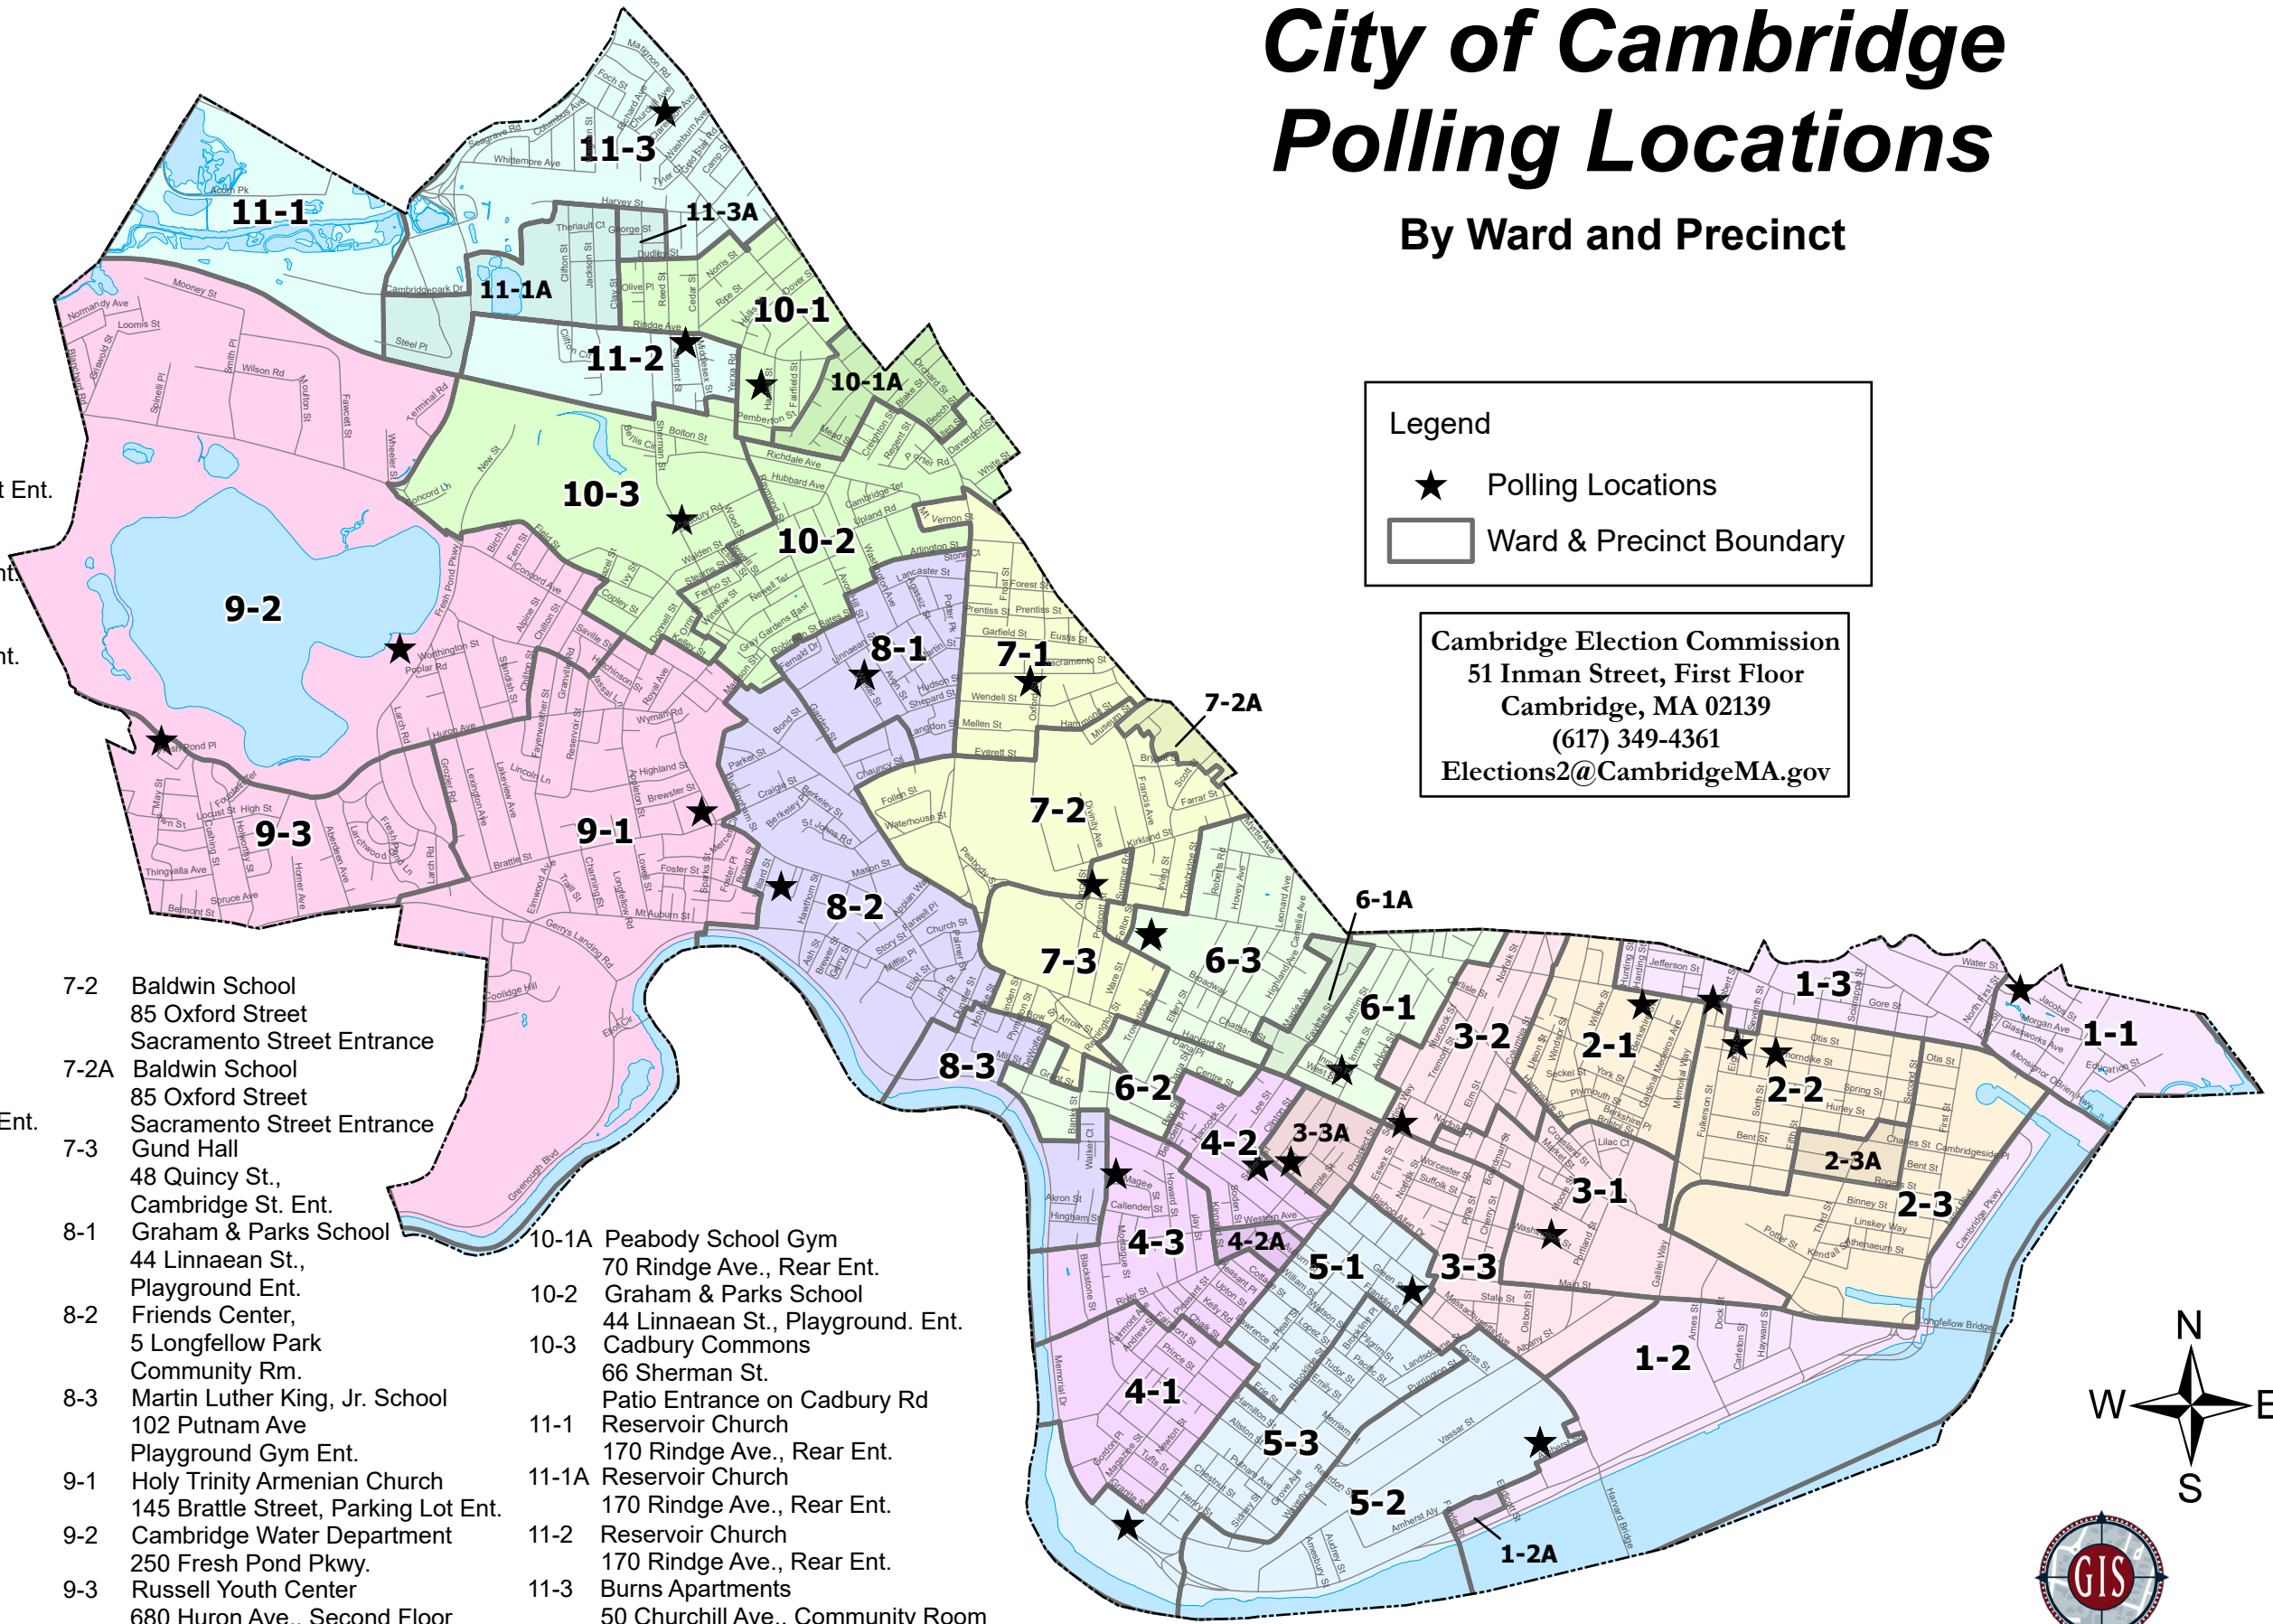

- 7-2 Baldwin School
  85 Oxford Street
  Sacramento Street Entrance
- 7-2A Baldwin School
  85 Oxford Street
  Sacramento Street Entrance
- 7-3 Gund Hall
  48 Quincy St.,
  Cambridge St. Ent.
- 8-1 Graham & Parks School
  44 Linnaean St.,
  Playground Ent.
- 8-2 Friends Center,
  5 Longfellow Park
  Community Rm.
- 8-3 Martin Luther King, Jr. School
  102 Putnam Ave
  Playground Gym Ent.
- 9-1 Holy Trinity Armenian Church
  145 Brattle Street, Parking Lot Ent.
- 9-2 Cambridge Water Department
  250 Fresh Pond Pkwy.
- 9-3 Russell Youth Center
  680 Huron Ave., Second Floor
- 10-1 Peabody School Gym
  70 Rindge Ave., Rear Ent.

- 10-1A Peabody School Gym
  70 Rindge Ave., Rear Ent.
- 10-2 Graham & Parks School
  44 Linnaean St., Playground. Ent.
- 10-3 Cadbury Commons
  66 Sherman St.
  Patio Entrance on Cadbury Rd
- 11-1 Reservoir Church
  170 Rindge Ave., Rear Ent.
- 11-1A Reservoir Church
  170 Rindge Ave., Rear Ent.
- 11-2 Reservoir Church
  170 Rindge Ave., Rear Ent.
- 11-3 Burns Apartments
  50 Churchill Ave., Community Room
- 11-3A Burns Apartments
  50 Churchill Ave., Community Room

City of Cambridge Polling Locations

By Ward and Precinct

Legend

- ★ Polling Locations
- Ward & Precinct Boundary

Cambridge Election Commission
51 Inman Street, First Floor
Cambridge, MA 02139
(617) 349-4361
Elections2@CambridgeMA.gov