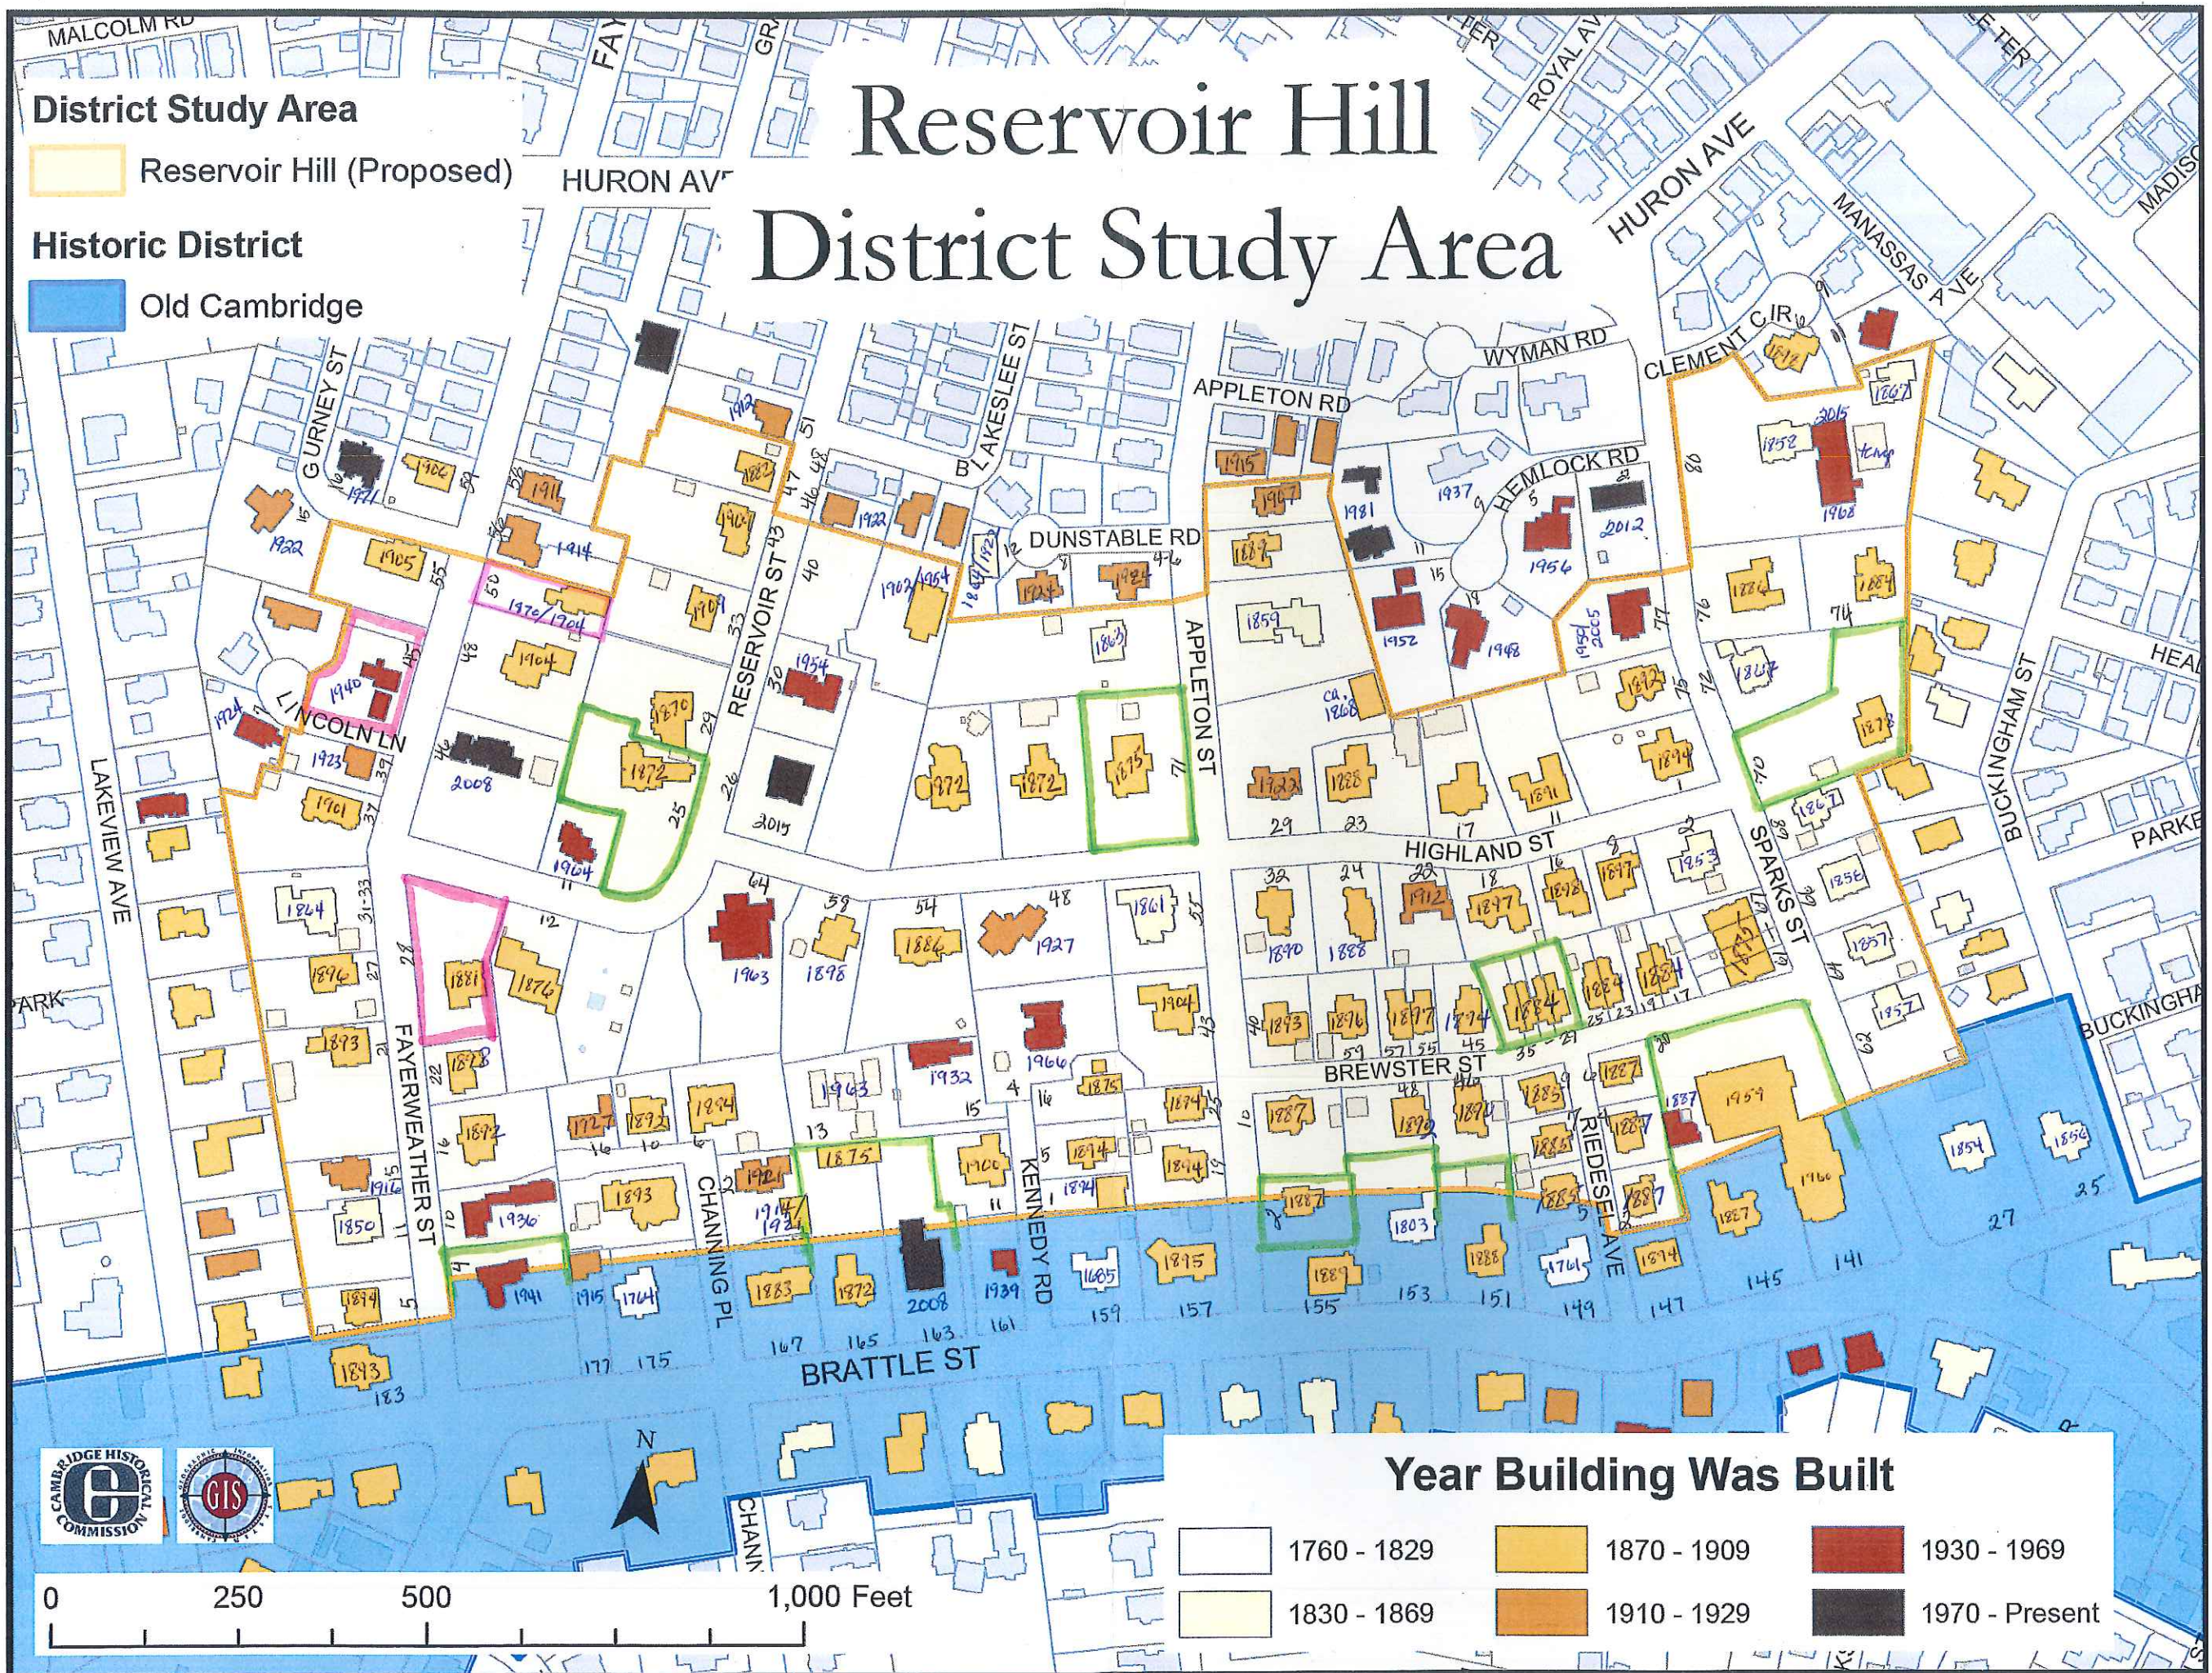

Reservoir Hill District Study Area

District Study Area

 Reservoir Hill (Proposed)

Historic District

 Old Cambridge

 Landmark or Easement

 National Register

Year Building Was Built

	1760 - 1829		1870 - 1909		1930 - 1969
	1830 - 1869		1910 - 1929		1970 - Present