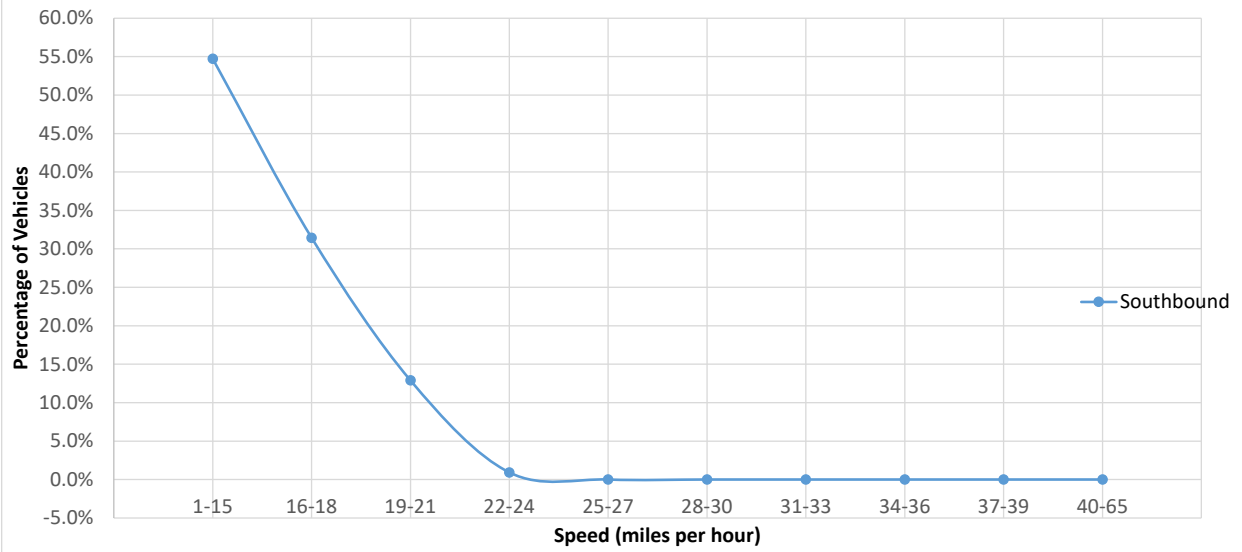

Fayerweather Street
South of Copley Street