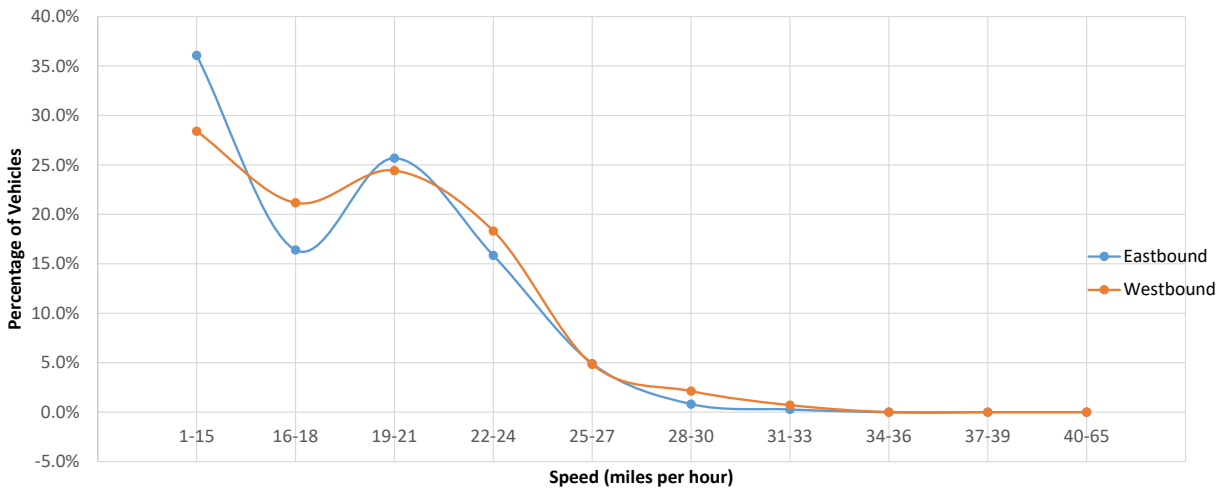

Reservoir Street
South of Blakeslee Street

Reservoir Street South of Vassal Lane

Riedesel Avenue South of Brewster Street

Royal Avenue
South of Concord Avenue

Saville Street
East of Granville Road

Sparks Street
South of Hemlock Road

Standish Street
South of Waterman Road

Vassal Lane
West of Chilton Street

Walden Street
North of Copley Street

Walden Street
South of Saville Street