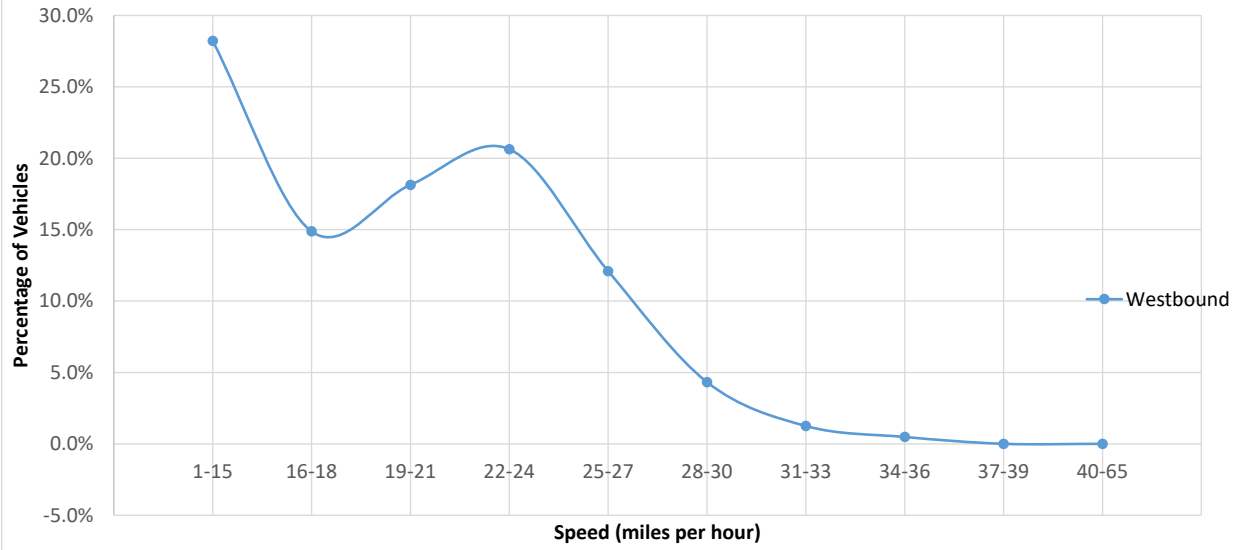

Fayerweather Street
East of Hazel Street