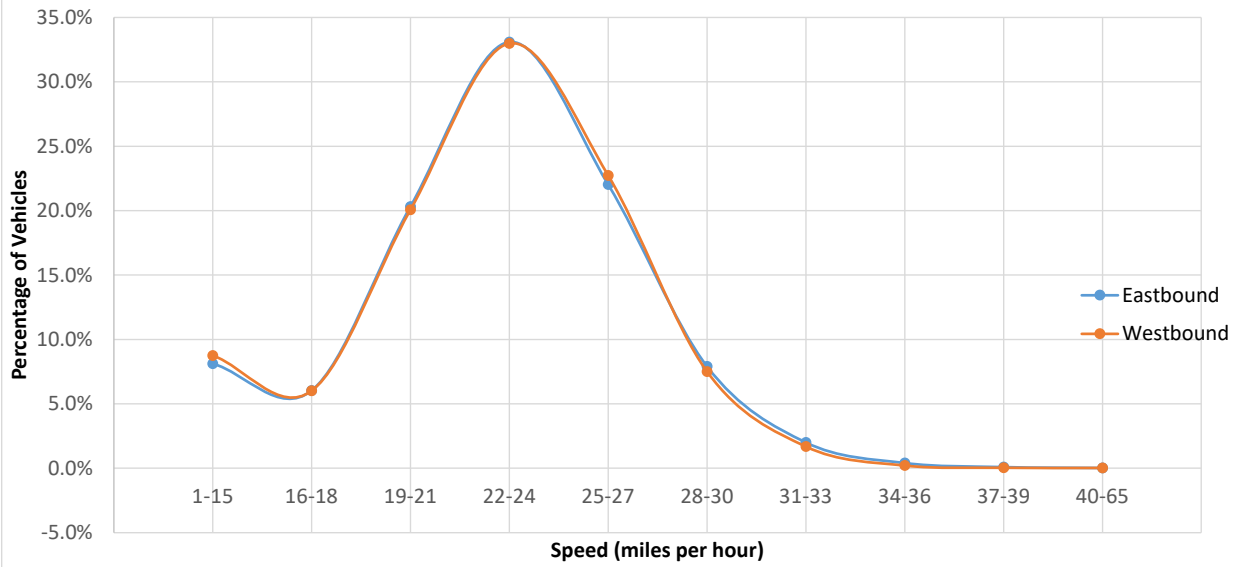

Field Street
East of Fern Street