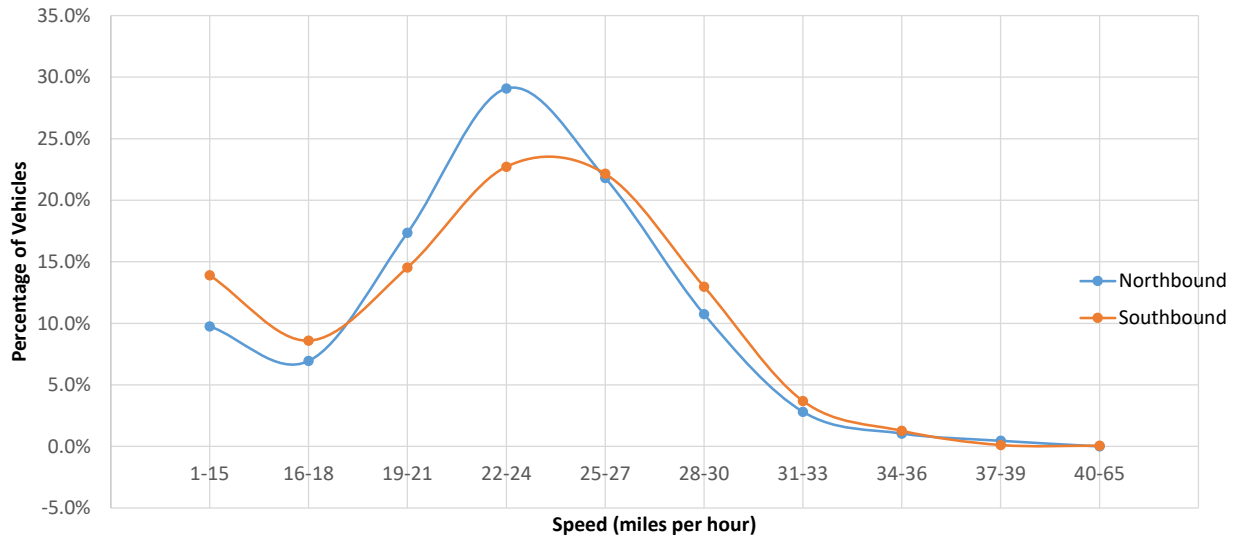

Lakeview Avenue
South of Worthington Street

Larch Road
North of Fresh Pond Parkway

Larch Road
South of Fresh Pond Parkway

Lexington Avenue
South of Huron Avenue

Lexington Avenue
South of Poplar Road

New Street
North of Bay State Road