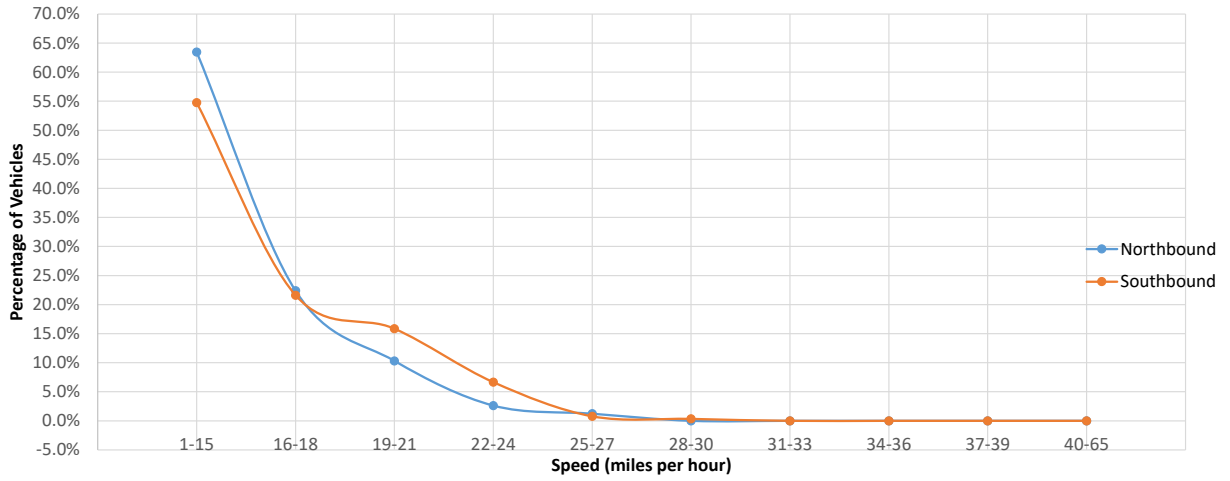

Reservoir Street
South of Blakeslee Street

Reservoir Street South of Vassal Lane

Riedesel Avenue South of Brewster Street

Royal Avenue
South of Concord Avenue

Saville Street
East of Granville Road

Sparks Street
South of Hemlock Road

Standish Street
South of Waterman Road

Vassal Lane
West of Chilton Street

Walden Street
North of Copley Street

Walden Street
South of Saville Street