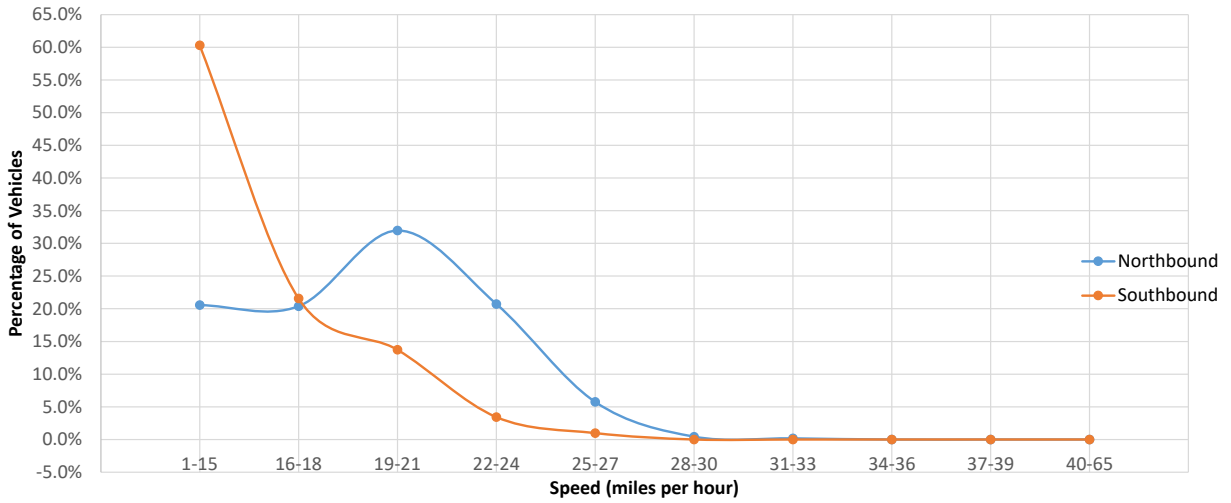

Blakeslee Street
South of Huron Avenue

Brewster Street
East of Riedesel Avenue

Birch Street
North of Concord Ave

Buckingham Street
South of Healey Street

Chilton Street
North of Concord Ave

Chilton Street
North of Vassal Lane