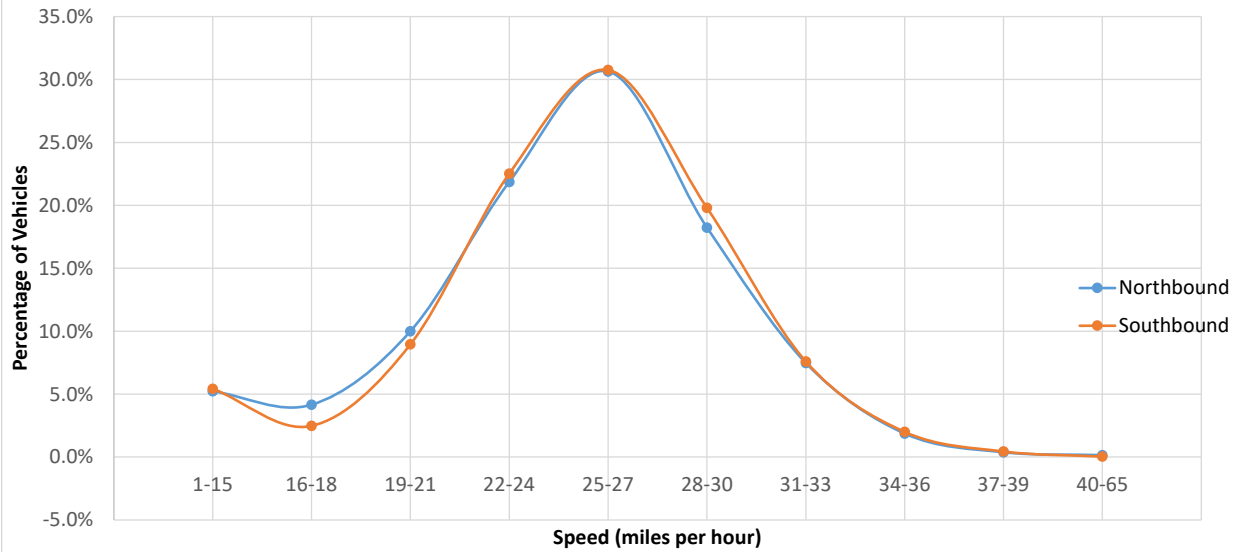

Reservoir Street
South of Blakeslee Street