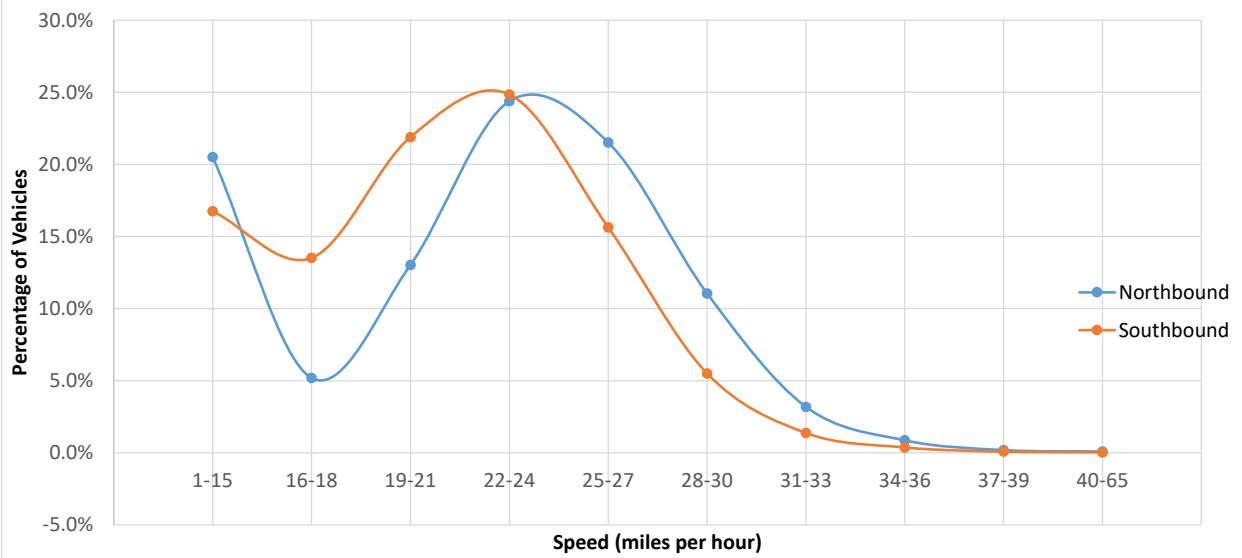

Walden Street
North of Copley Street