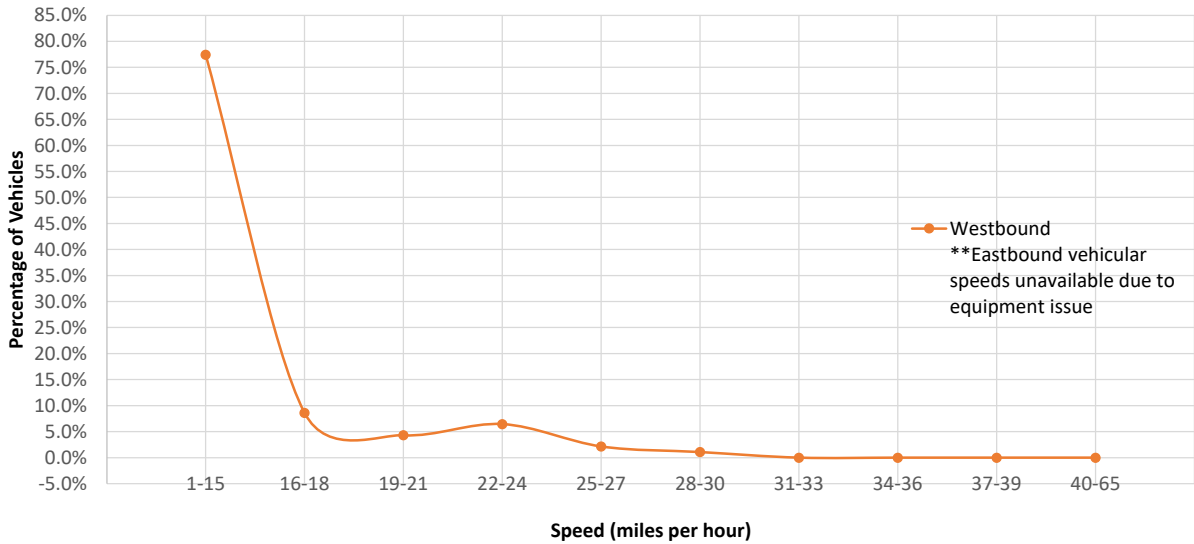

Chilton Street
South of Vassal Lane

Concord Ave
East of Birch Street

Concord Avenue East of Walden Street

Copley Street West of Walden Street

Corporal Burns Road
North of Concord Avenue

Fayerweather Street
South of Huron Avenue