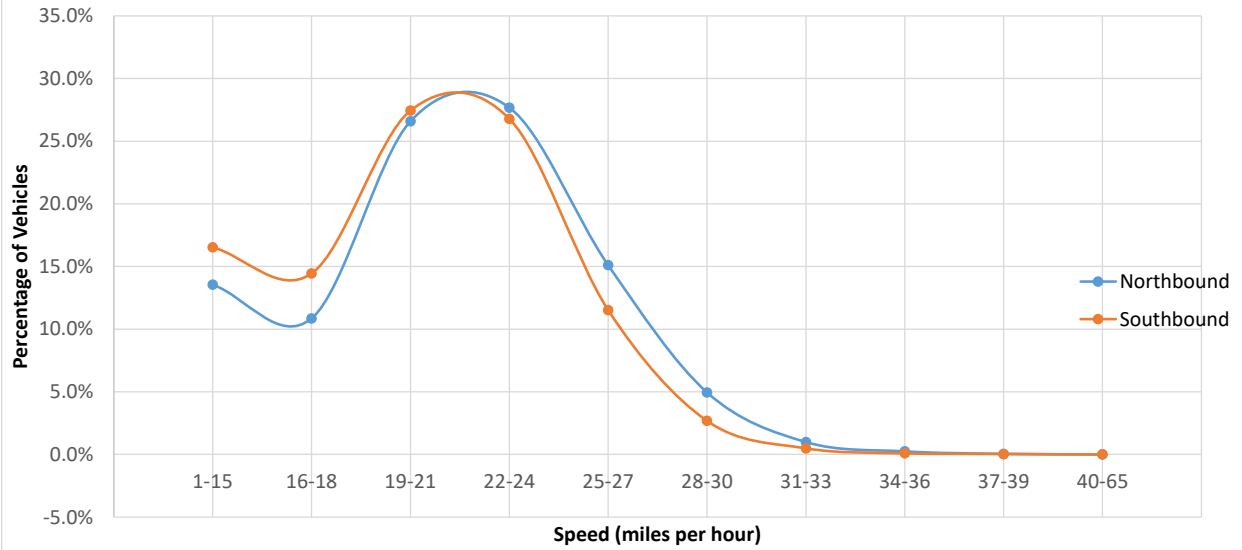

Lakeview Avenue
South of Worthington Street

Larch Road
North of Fresh Pond Parkway

Larch Road
South of Fresh Pond Parkway

Lexington Avenue
South of Huron Avenue

Lexington Avenue
South of Poplar Road

New Street
North of Bay State Road