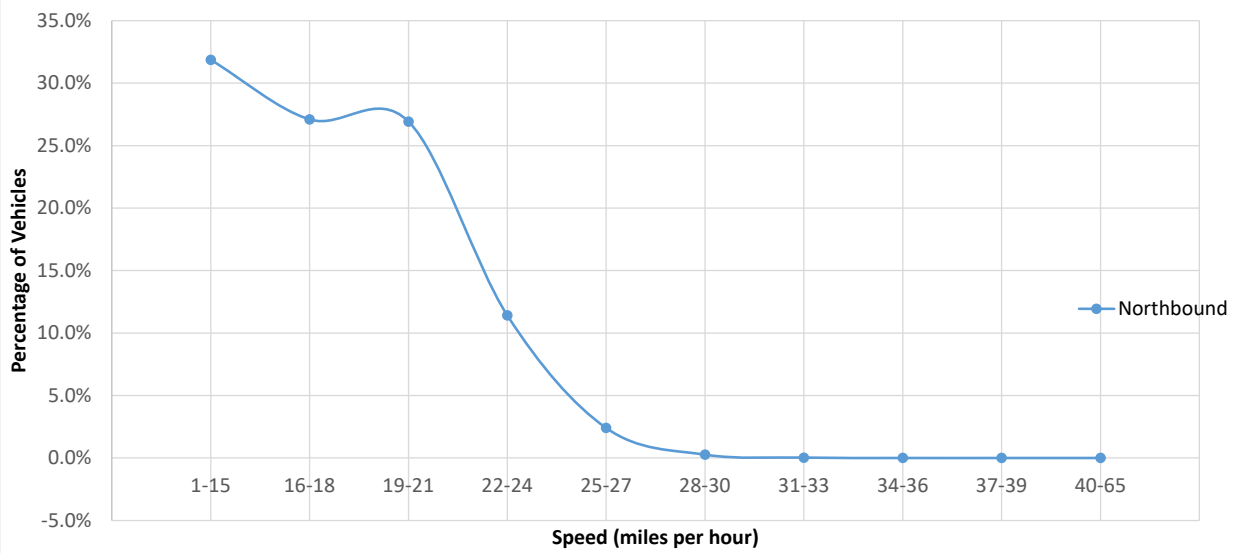

Appleton Street
South of Concord Avenue