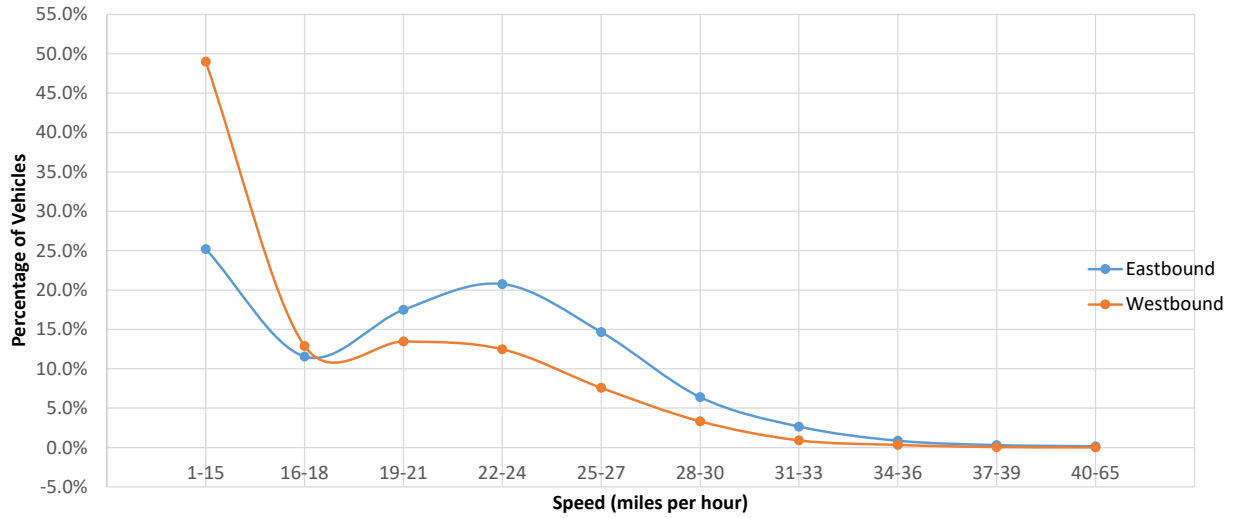

Concord Avenue East of Walden Street