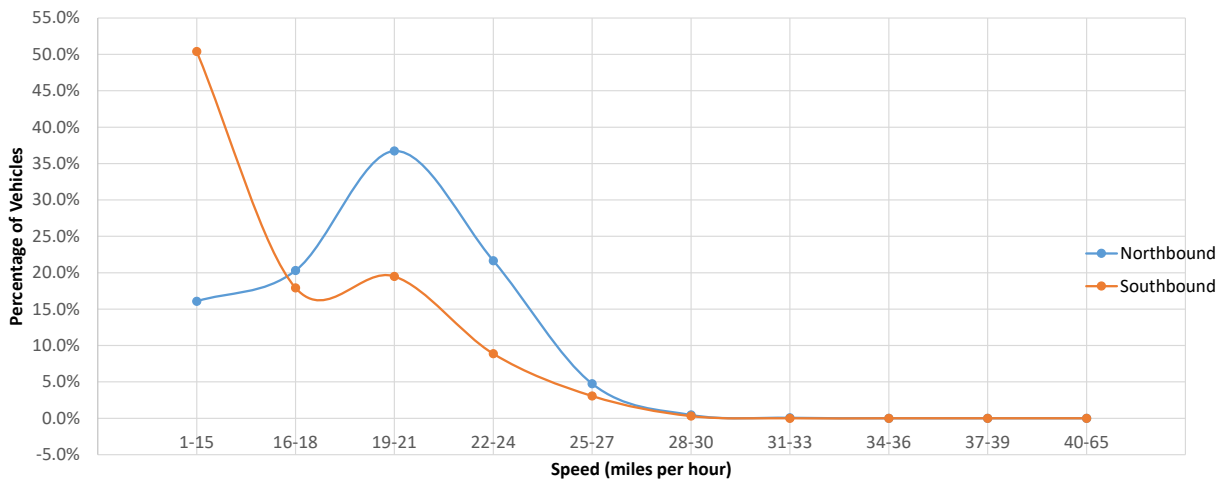

Blakeslee Street
South of Huron Avenue

Brewster Street
East of Riedesel Avenue

Birch Street
North of Concord Ave

Buckingham Street
South of Healey Street

Chilton Street
North of Concord Ave

Chilton Street
North of Vassal Lane