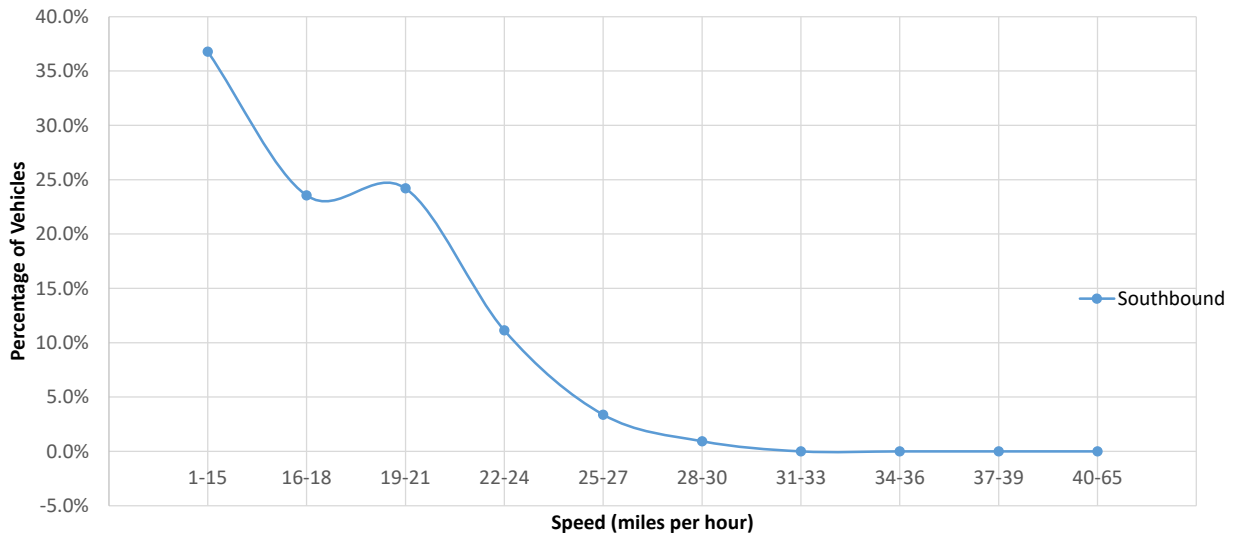

Blakeslee Street
South of Huron Avenue

Brewster Street
East of Riedesel Avenue

Birch Street
North of Concord Ave

Buckingham Street
South of Healey Street

Chilton Street
North of Concord Ave

Chilton Street
North of Vassal Lane