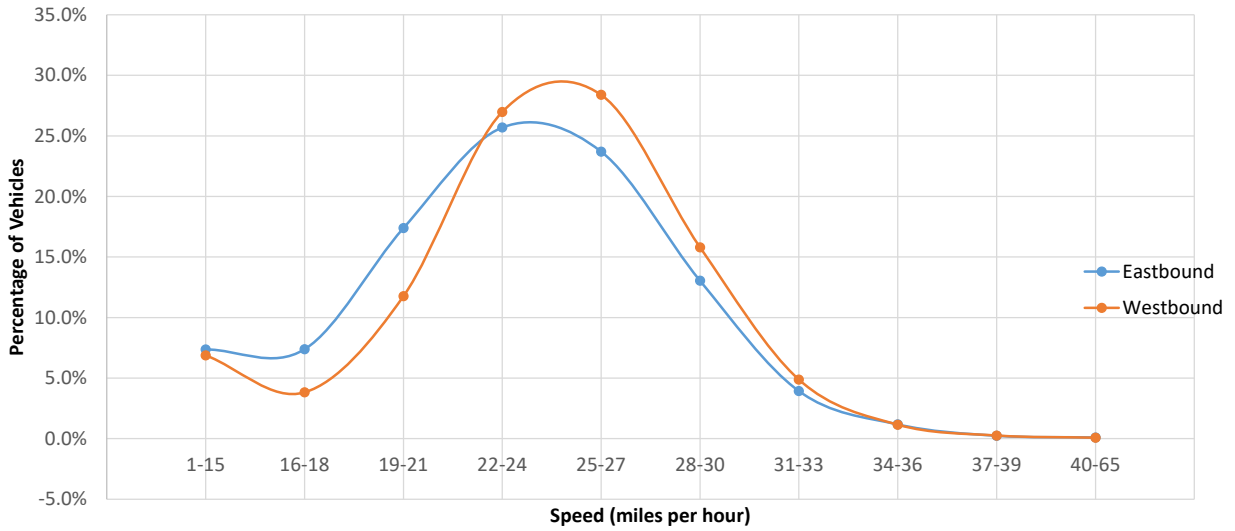

Blakeslee Street
South of Huron Avenue

Brewster Street
East of Riedesel Avenue

Birch Street
North of Concord Ave

Buckingham Street
South of Healey Street

Chilton Street
North of Concord Ave

Chilton Street
North of Vassal Lane