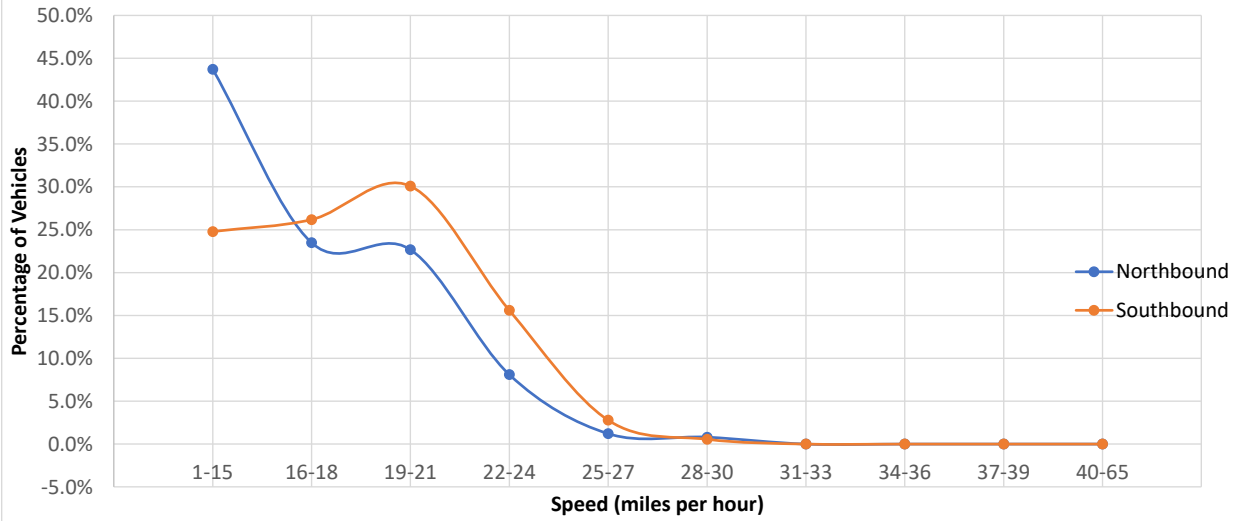

Riedesel Avenue South of Brewster Street