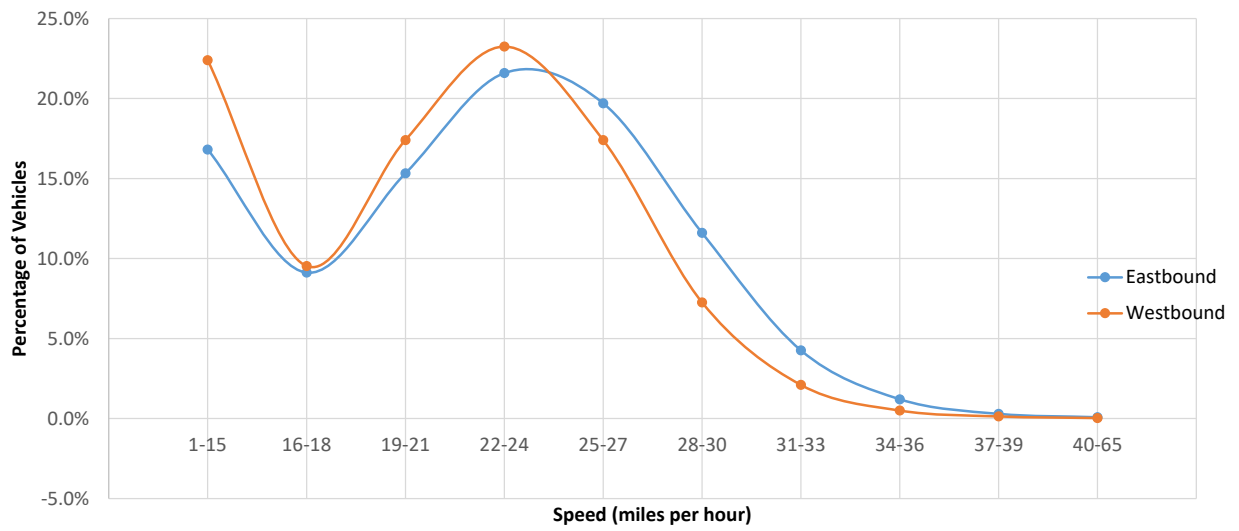

Concord Ave
East of Birch Street