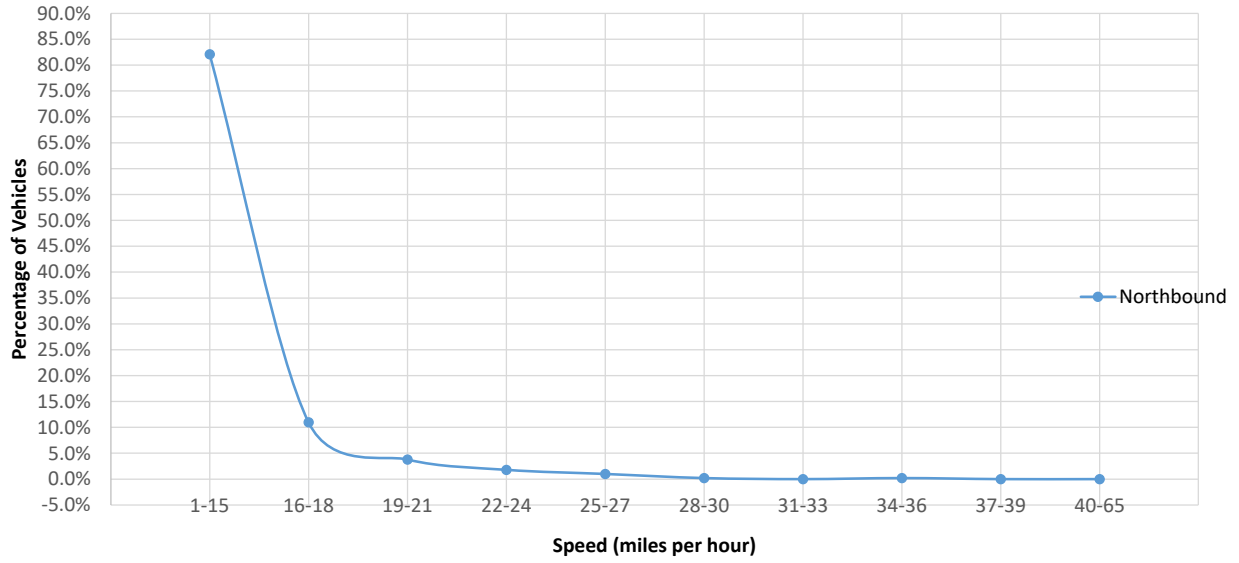

Blakeslee Street
South of Huron Avenue

Brewster Street
East of Riedesel Avenue

Birch Street
North of Concord Ave

Buckingham Street
South of Healey Street

Chilton Street
North of Concord Ave

Chilton Street
North of Vassal Lane