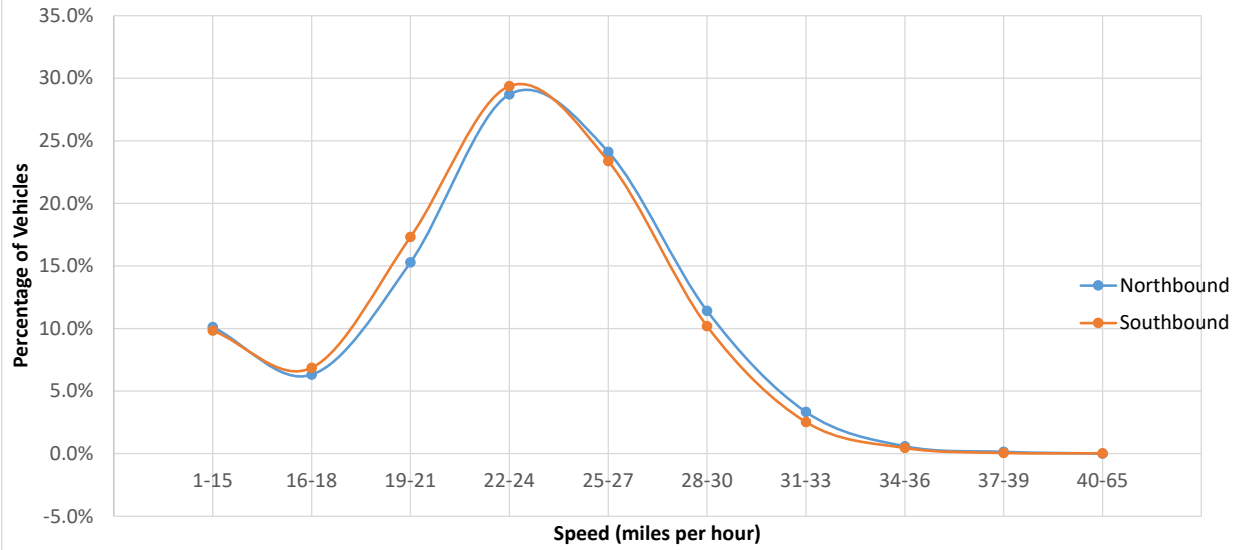

Reservoir Street South of Vassal Lane