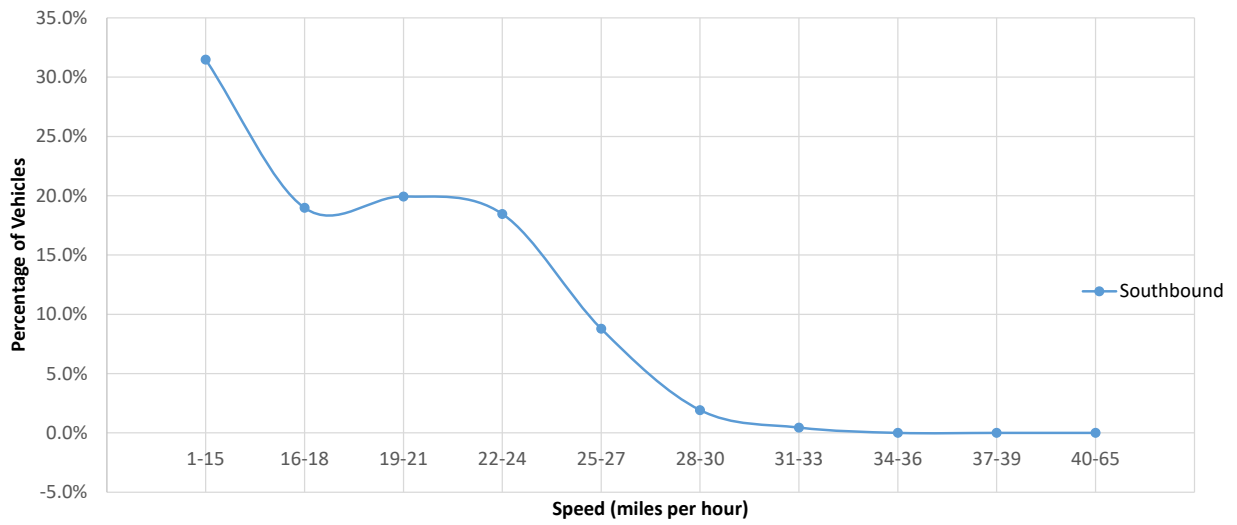

Alpine Street
North of Vassal Lane