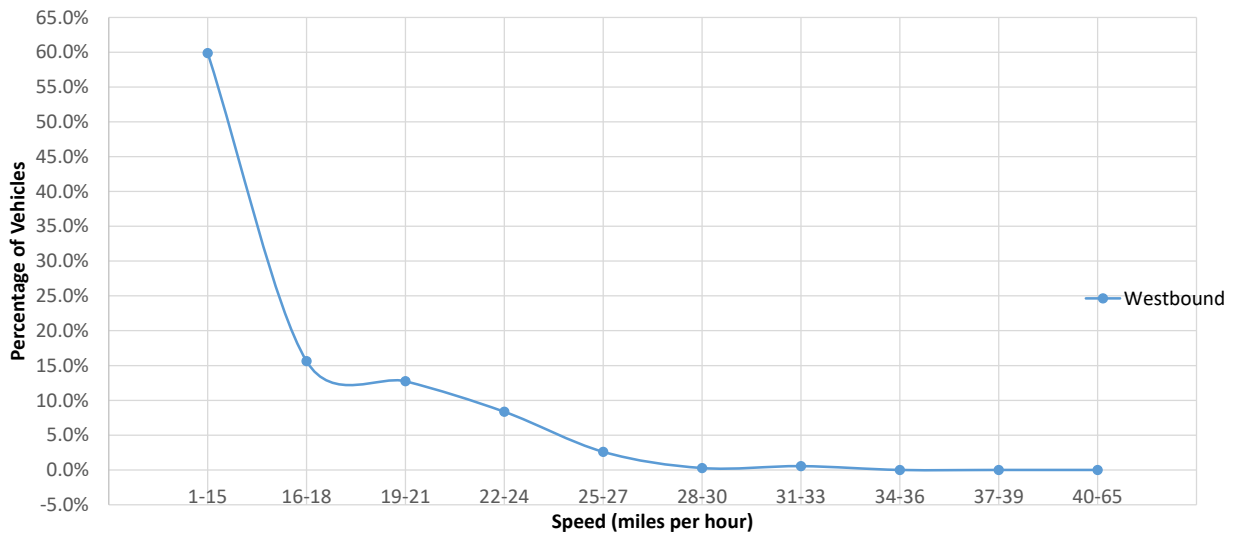

Field Street East of Chilton Street