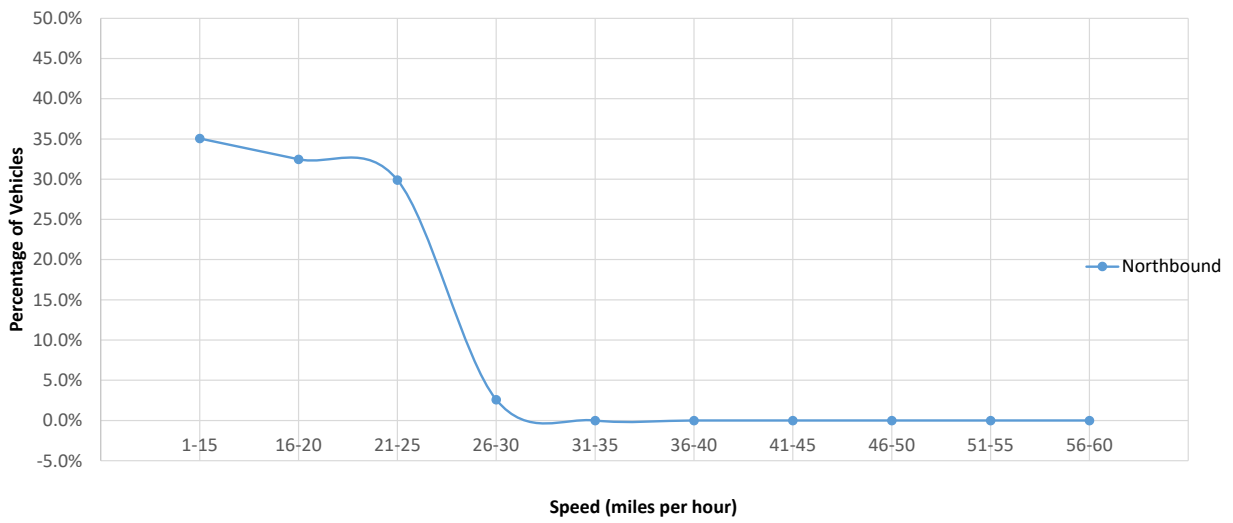

Highland Street East of Appleton Street

Highland Street
East of Reservoir Street

Huron Avenue
East of Grozier Road

Huron Avenue
West of Vassal Lane

Lakeview Avenue
North of Brattle Street

Lakeview Avenue
South of Huron Avenue

Lakeview Avenue
South of Worthington Street

Larch Road
North of Fresh Pond Parkway

Larch Road
South of Fresh Pond Parkway

Lexington Avenue
South of Huron Avenue

Lexington Avenue
South of Poplar Road

New Street
North of Bay State Road