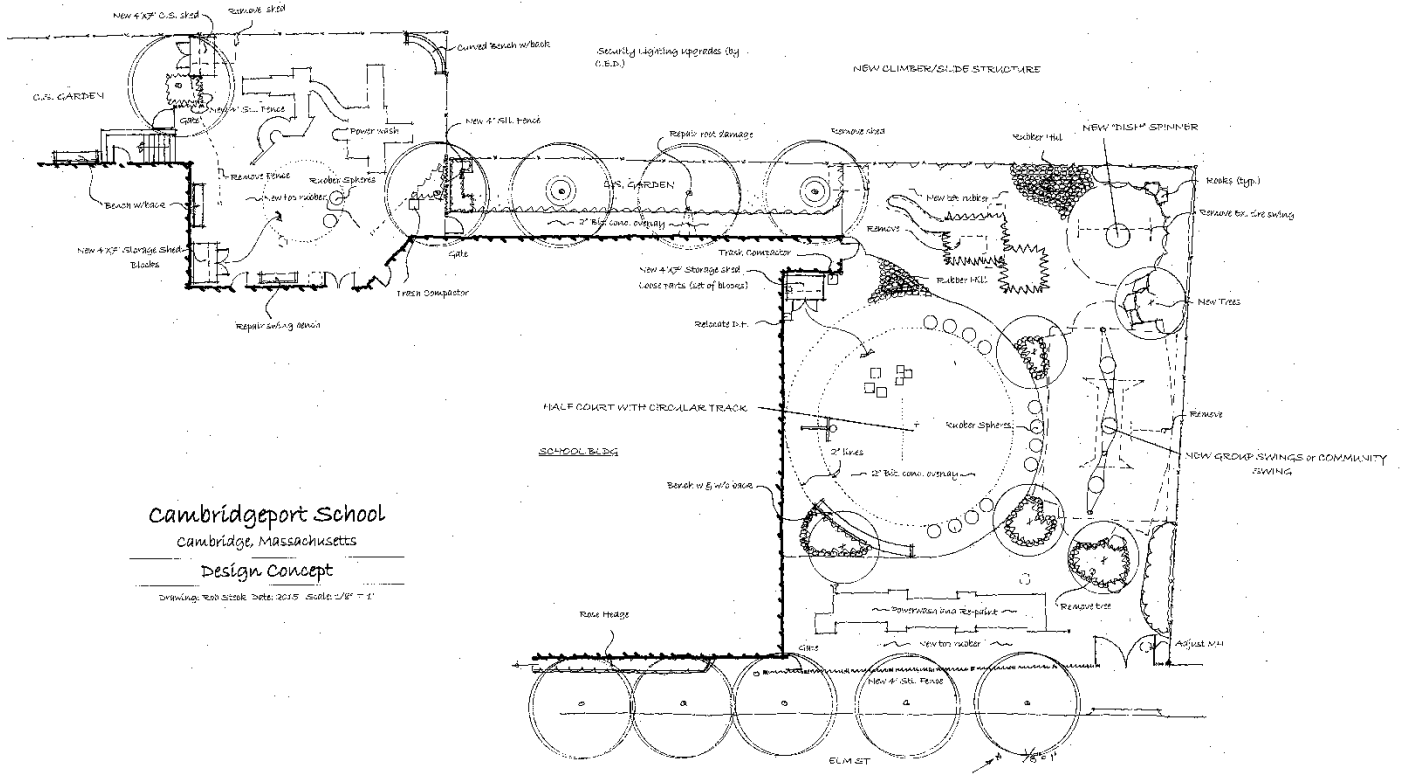

The project will entail replacement of some existing play structures in their current locations and re-surfacing of play areas, and will include seating for parents, storage sheds with loose play parts, new fencing, trees, and landscaping improvements. The project is anticipated to occur over the summer or fall to streamline the construction and minimize inconvenience to students and neighbors.