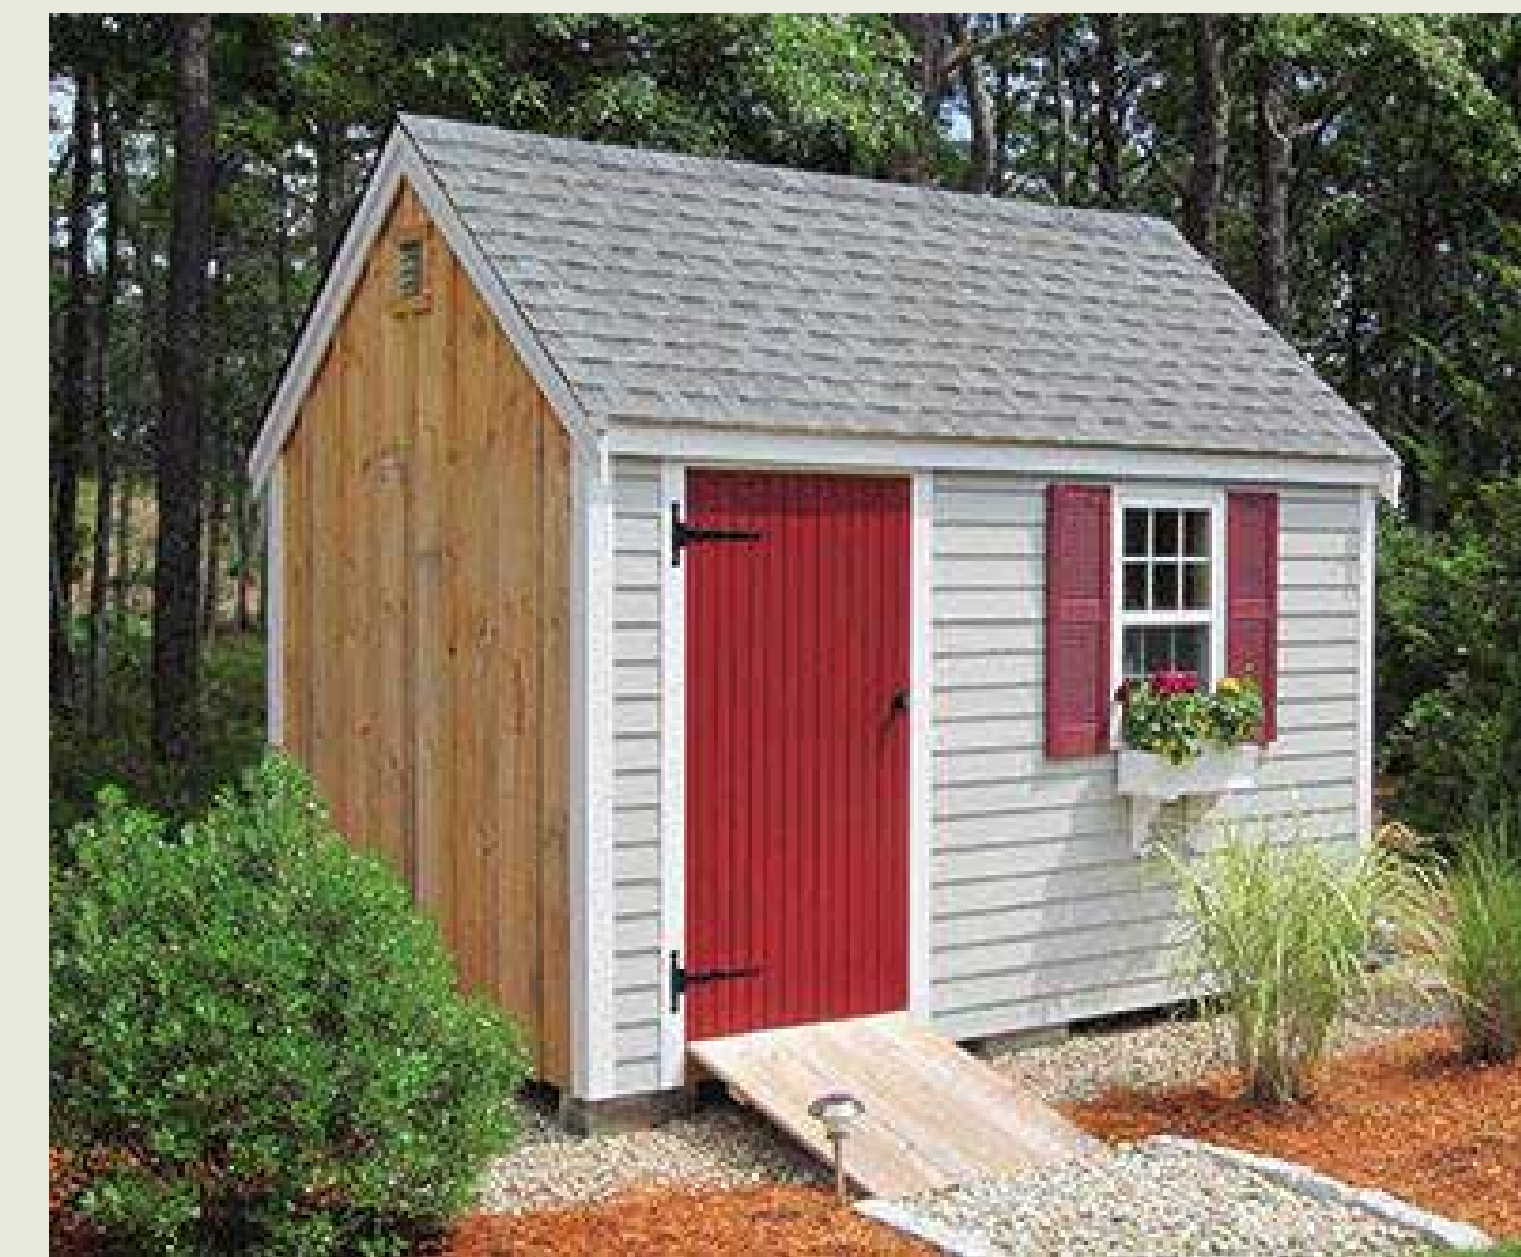

CLARENDON PARK DESIGN CONCEPT

CITY OF CAMBRIDGE

COMMUNITY DEVELOPMENT DEPARTMENT

2018

ENCOURAGE MOVEMENT AND CREATIVE COLLABORATIVE PLAY

▲ GROUP BASKET SWINGS

▲ STEPPING STONE PATH

▲ SERPENTINE SITTING WALLS

▲ CRAWL TUNNELS

▲ LOOSE PLAY PROPS

▲ 8 X 10 STORAGE SHED

▲ TABLES & LOOSE SEATING