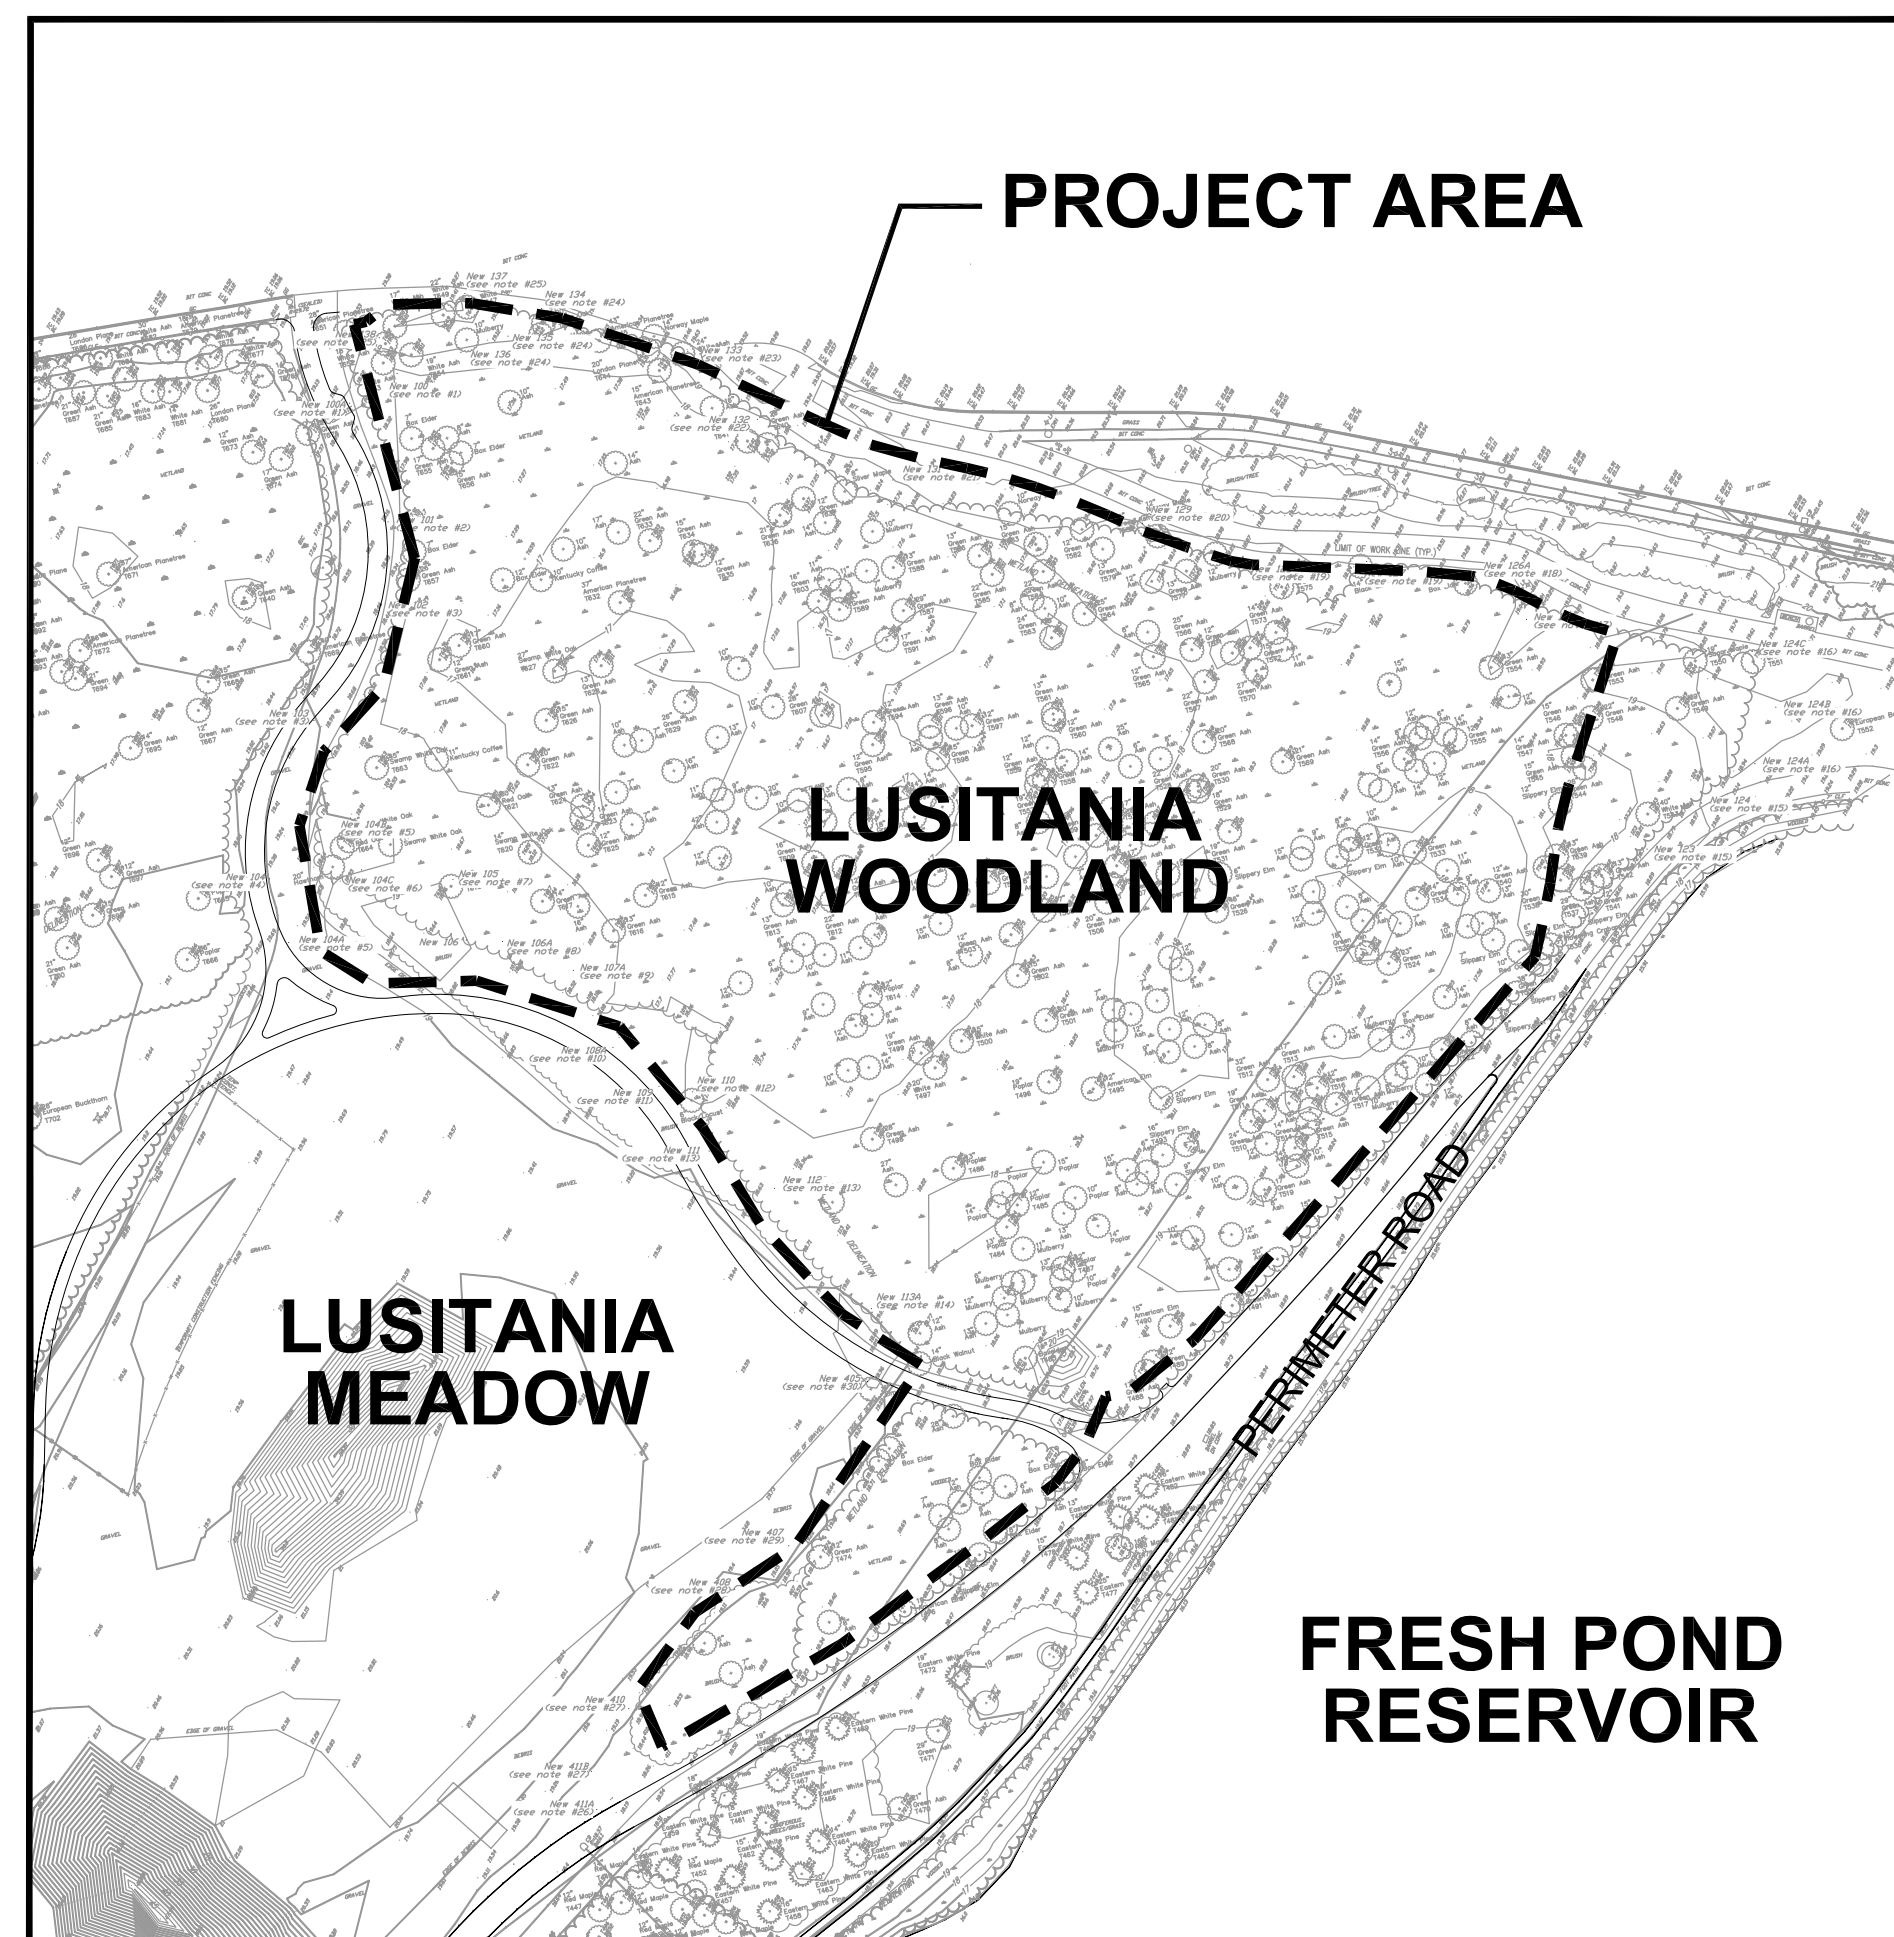

RESTORATION PLANTINGS AT LUSITANIA WOODLAND

28 AUGUST, 2012

PROJECT LOCATION PLAN
SCALE: 1" = 80'

SITE LOCUS PLAN - CAMBRIDGE
SCALE: 1" = 800'

PROJECT SYNOPSIS

This project includes replication of healthy, diverse, native plant communities through native planting and soil restoration techniques.

DRAWING INDEX

SHEET NO.	SHEET TITLE
L-0	COVER SHEET
L-1	EXISTING CONDITIONS PLAN
L-2	PLANTING PLAN

NOT FOR CONSTRUCTION

Job Number: 81004.00
 Drawn By: AK/JB Date: 08.28.12
 Rev'd By: Date:

Rev'd By	Description	Date

Rev'd By	Description	Date

Sheet Title:
**COVER SHEET
AND
SITE LOCUS PLAN**

Sheet No:
L-0