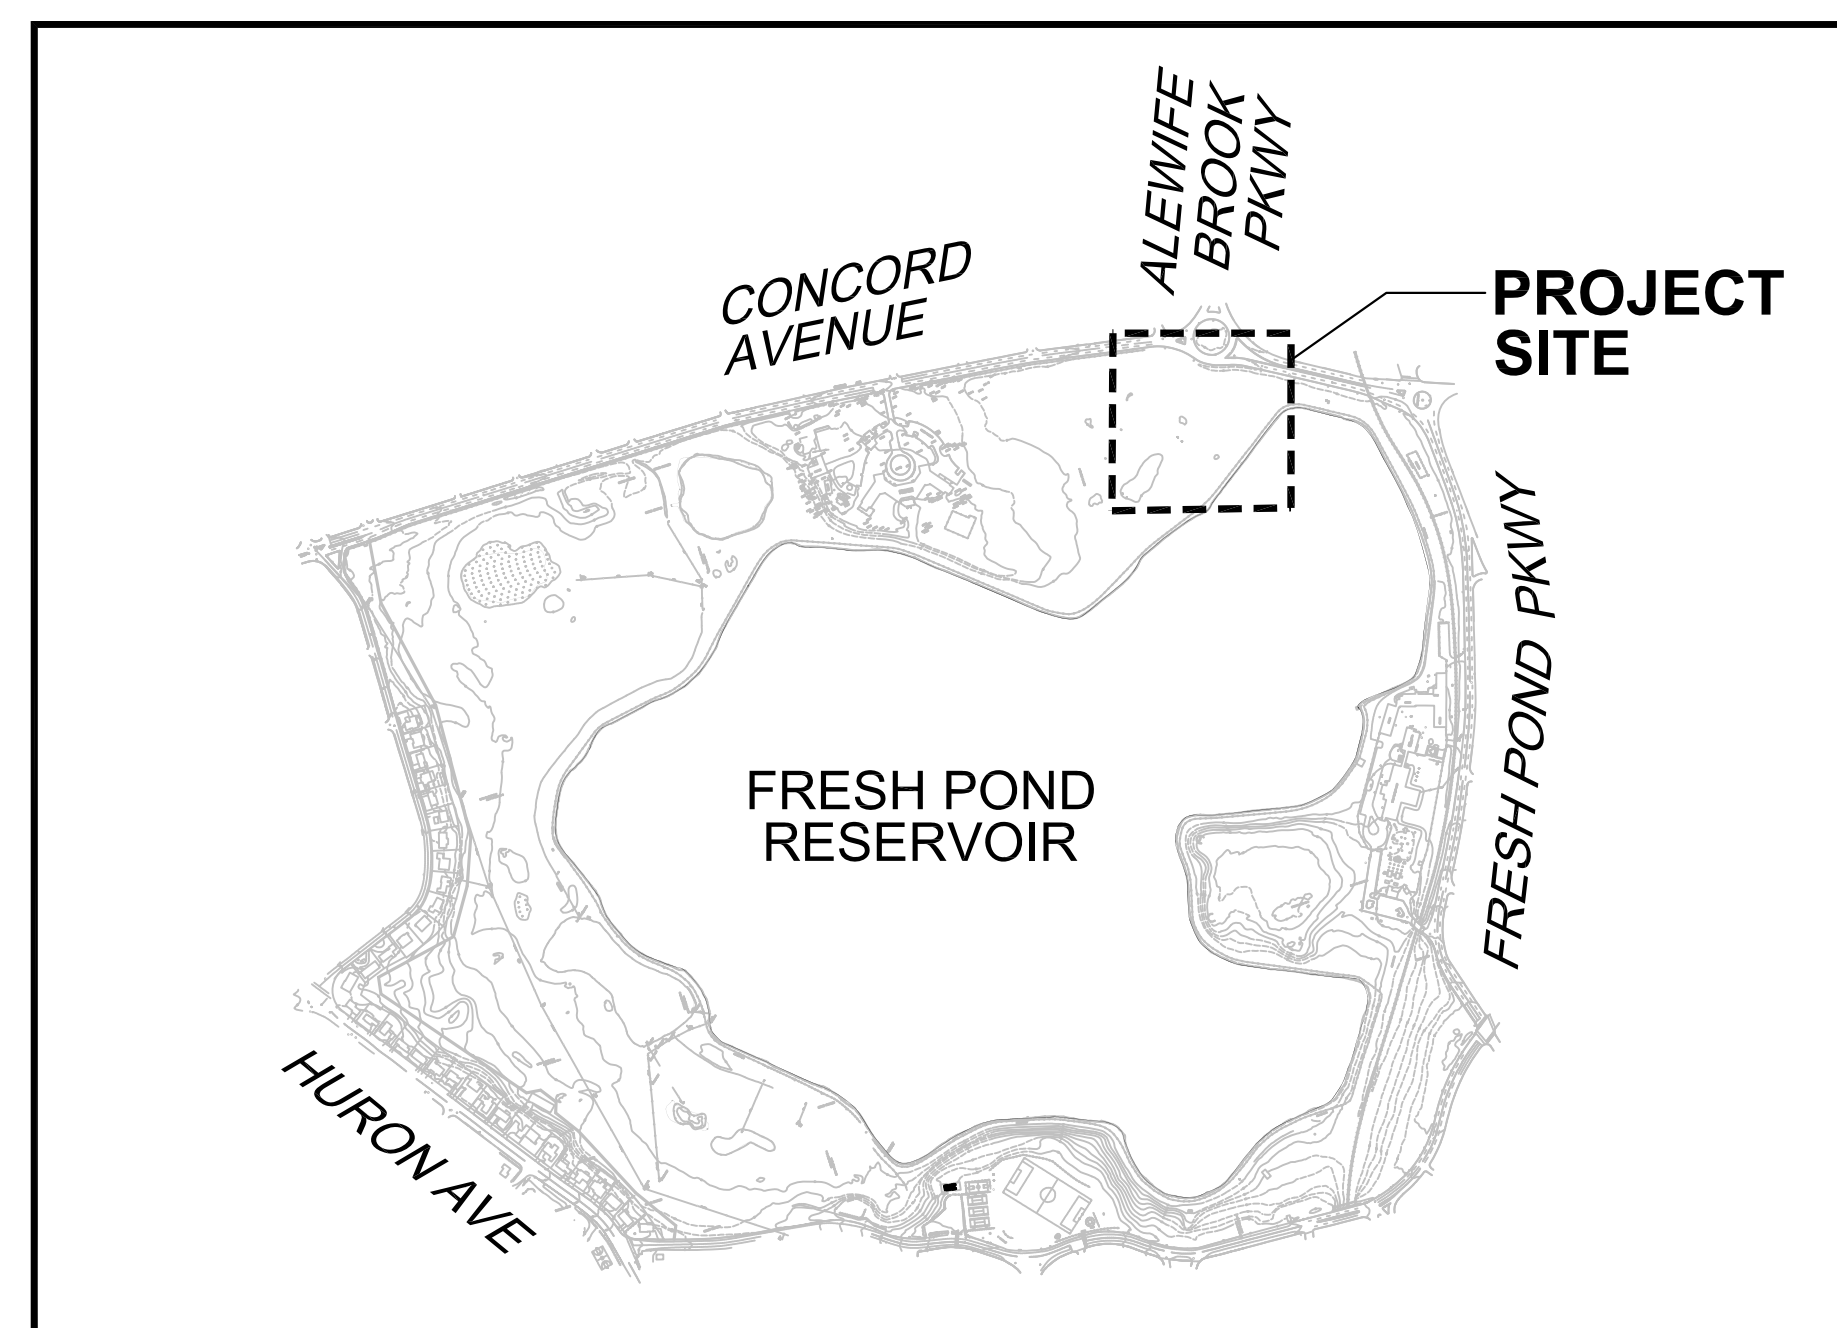

RESTORATION PLANTINGS AT LUSITANIA WOODLAND

28 AUGUST, 2012

PROJECT LOCATION PLAN
SCALE: 1" = 80'

SITE LOCUS PLAN - CAMBRIDGE
SCALE: 1" = 800'

PROJECT SYNOPSIS

This project includes replication of healthy, diverse, native plant communities through native planting and soil restoration techniques.

DRAWING INDEX

SHEET NO.	SHEET TITLE
L-0	COVER SHEET
L-1	EXISTING CONDITIONS PLAN
L-2	PLANTING PLAN

NOT FOR CONSTRUCTION

Job Number: 81004.00
 Drawn By: AK/JB Date: 08.28.12
 Rev'd By: Date:

Rev'd By	Description	Date

Rev'd By	Description	Date

Sheet Title:
**COVER SHEET
AND
SITE LOCUS PLAN**

Sheet No:
L-0